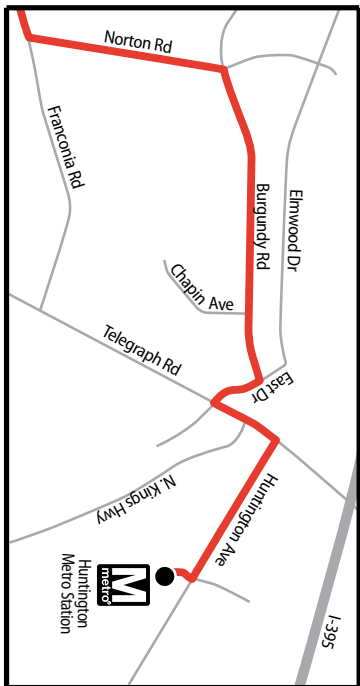

310

Effective June 18, 2016

Franconia Road – Rolling Valley

Rolling Valley Park & Ride • Old Keene Mill Road •
Franconia-Springfield Metro Station • Lee High School •
Franconia Road • Edison High School •
Huntington Metro Station

ROUTE 310
Franconia Road – Rolling Valley

LEGEND

Route 310 — (red line)

Timepoint — (black dot)

310 FRANCONIA ROAD – ROLLING VALLEY

P Rolling Valley Park & Ride	Old Keene Mill Rd & Rolling Rd	Commerce St & Amherst Ave	Backlick Rd & Spring Garden Dr	M Franconia-Springfield Metro Station	Deepford St & Wayles St	Franconia Rd & Beulah St	Franconia Rd & Westchester St	Franconia Rd & Norton Rd	M Huntington Metro Station (North side)	M Huntington Metro Station (North side)	Franconia Rd & Norton Rd	Franconia Rd & Westchester St	Franconia Rd & Beulah St	Deepford St & Wayles St	M Franconia-Springfield Metro Station	Backlick Rd & Spring Garden Dr	Commerce St & Amherst Ave	Old Keene Mill Rd & Rolling Rd	P Rolling Valley Park & Ride
-------------------------------------	--------------------------------	---------------------------	--------------------------------	--	-------------------------	--------------------------	-------------------------------	--------------------------	--	--	--------------------------	-------------------------------	--------------------------	-------------------------	--	--------------------------------	---------------------------	--------------------------------	-------------------------------------