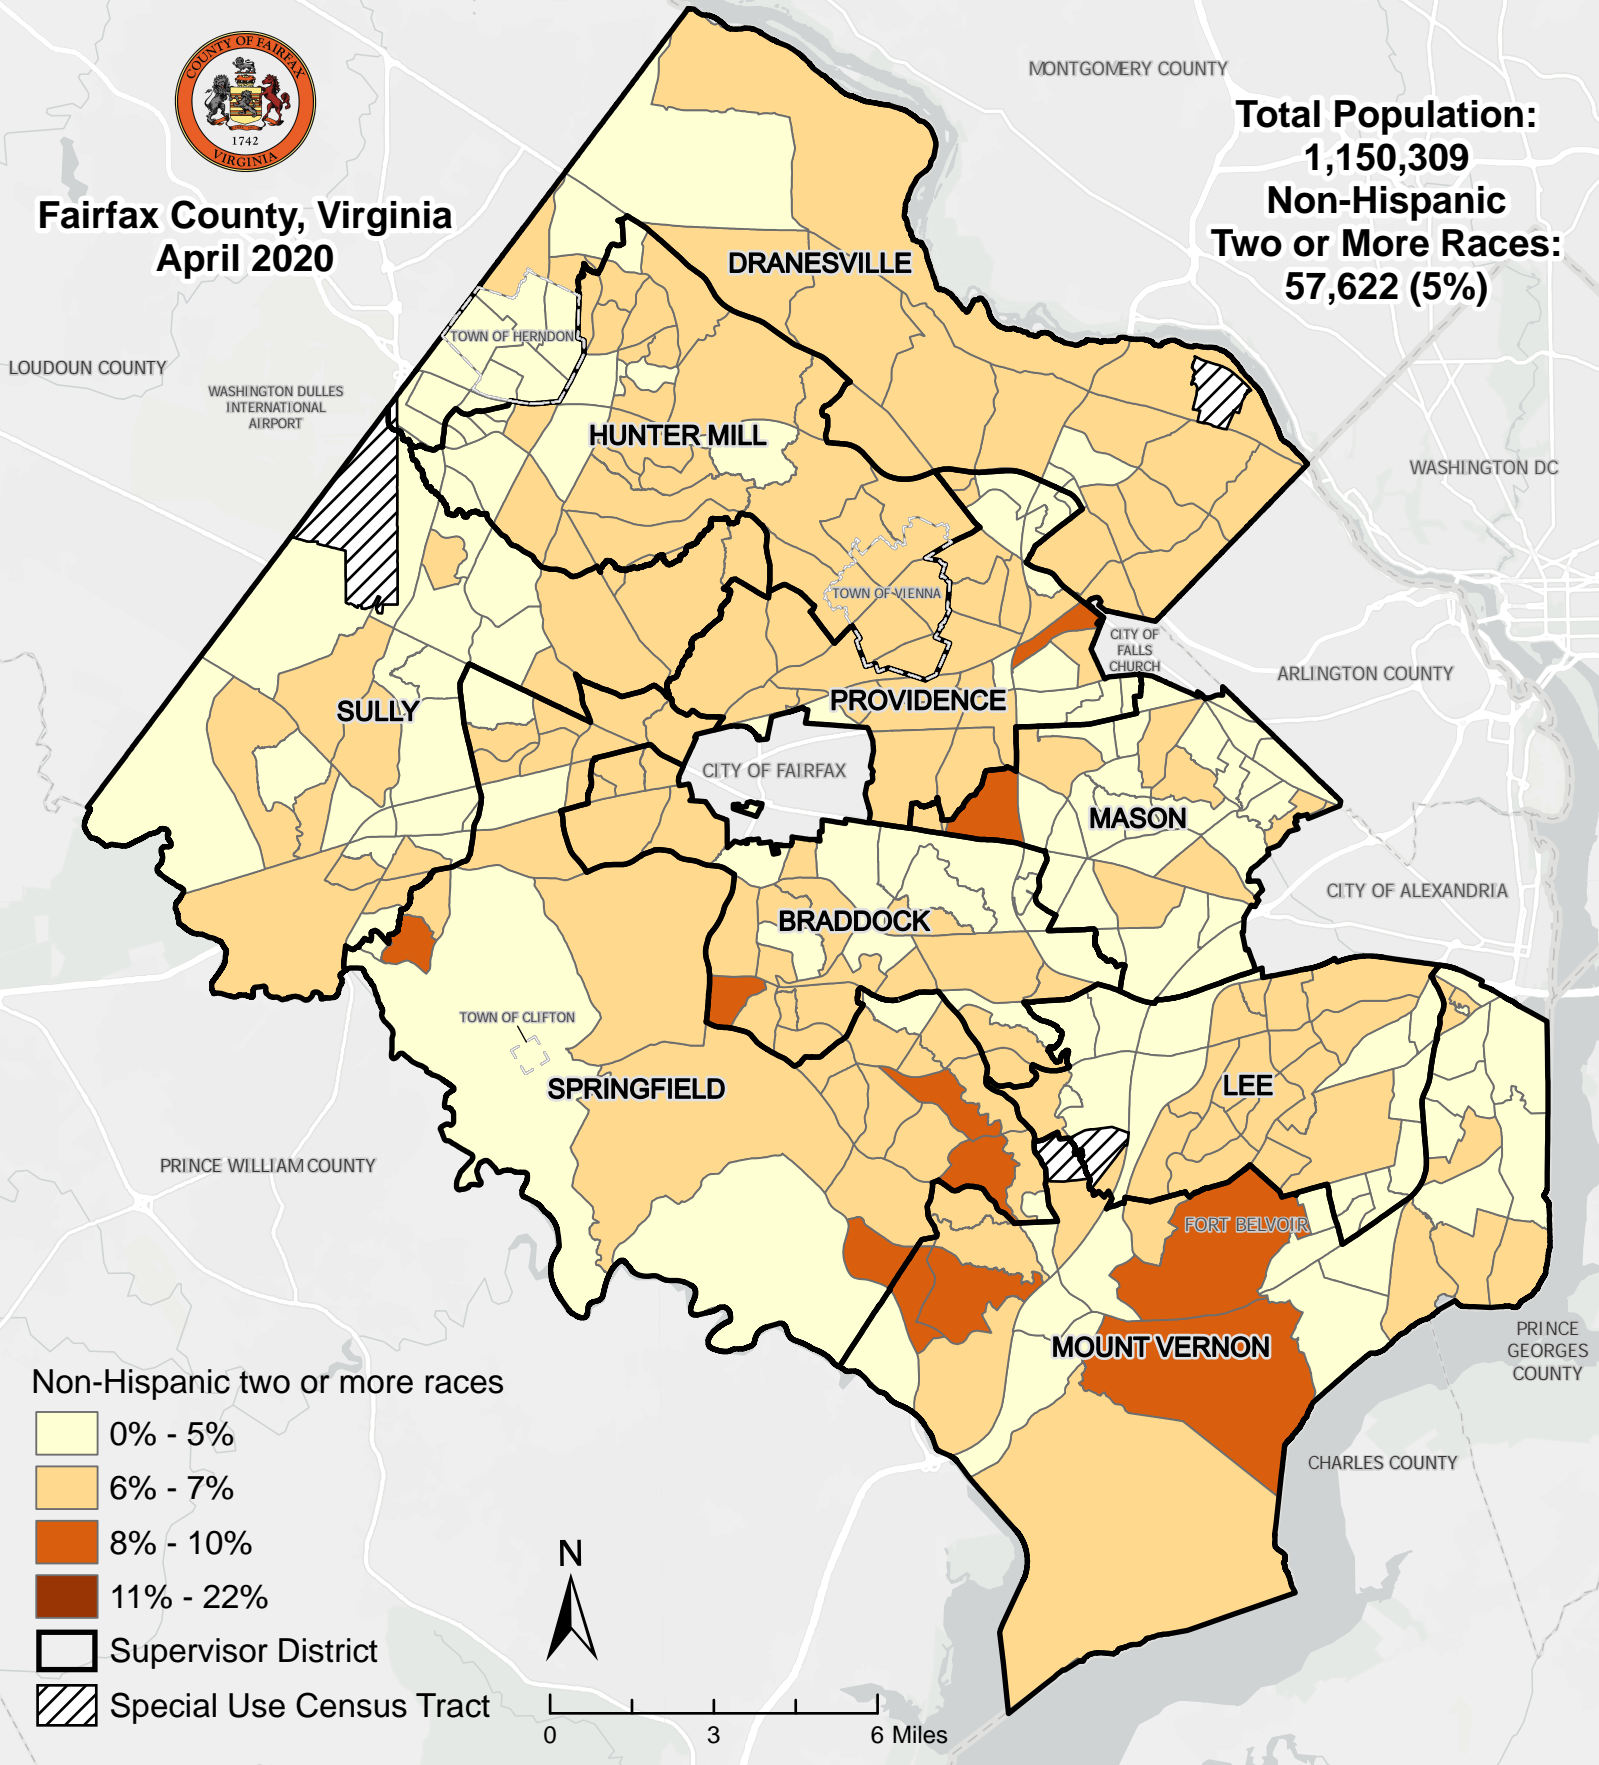

Percent of Non-Hispanic Two Or More Races by Census Tract

Fairfax County, Virginia
April 2020

Total Population:
1,150,309
Non-Hispanic
Two or More Races:
57,622 (5%)

Note: Population in City of Fairfax is not included. Supervisor Districts adopted in January 2022. Special Use Census Tract encompasses an employment center, large airport, public park, public forest, or large water body with no (or very little) population or housing units. Source: U.S. Census Bureau, 2020 Decennial Census Redistricting Data (Public Law 94-171).

Map prepared by Economic, Demographic, and Statistical Research, Fairfax County Department of Management and Budget.