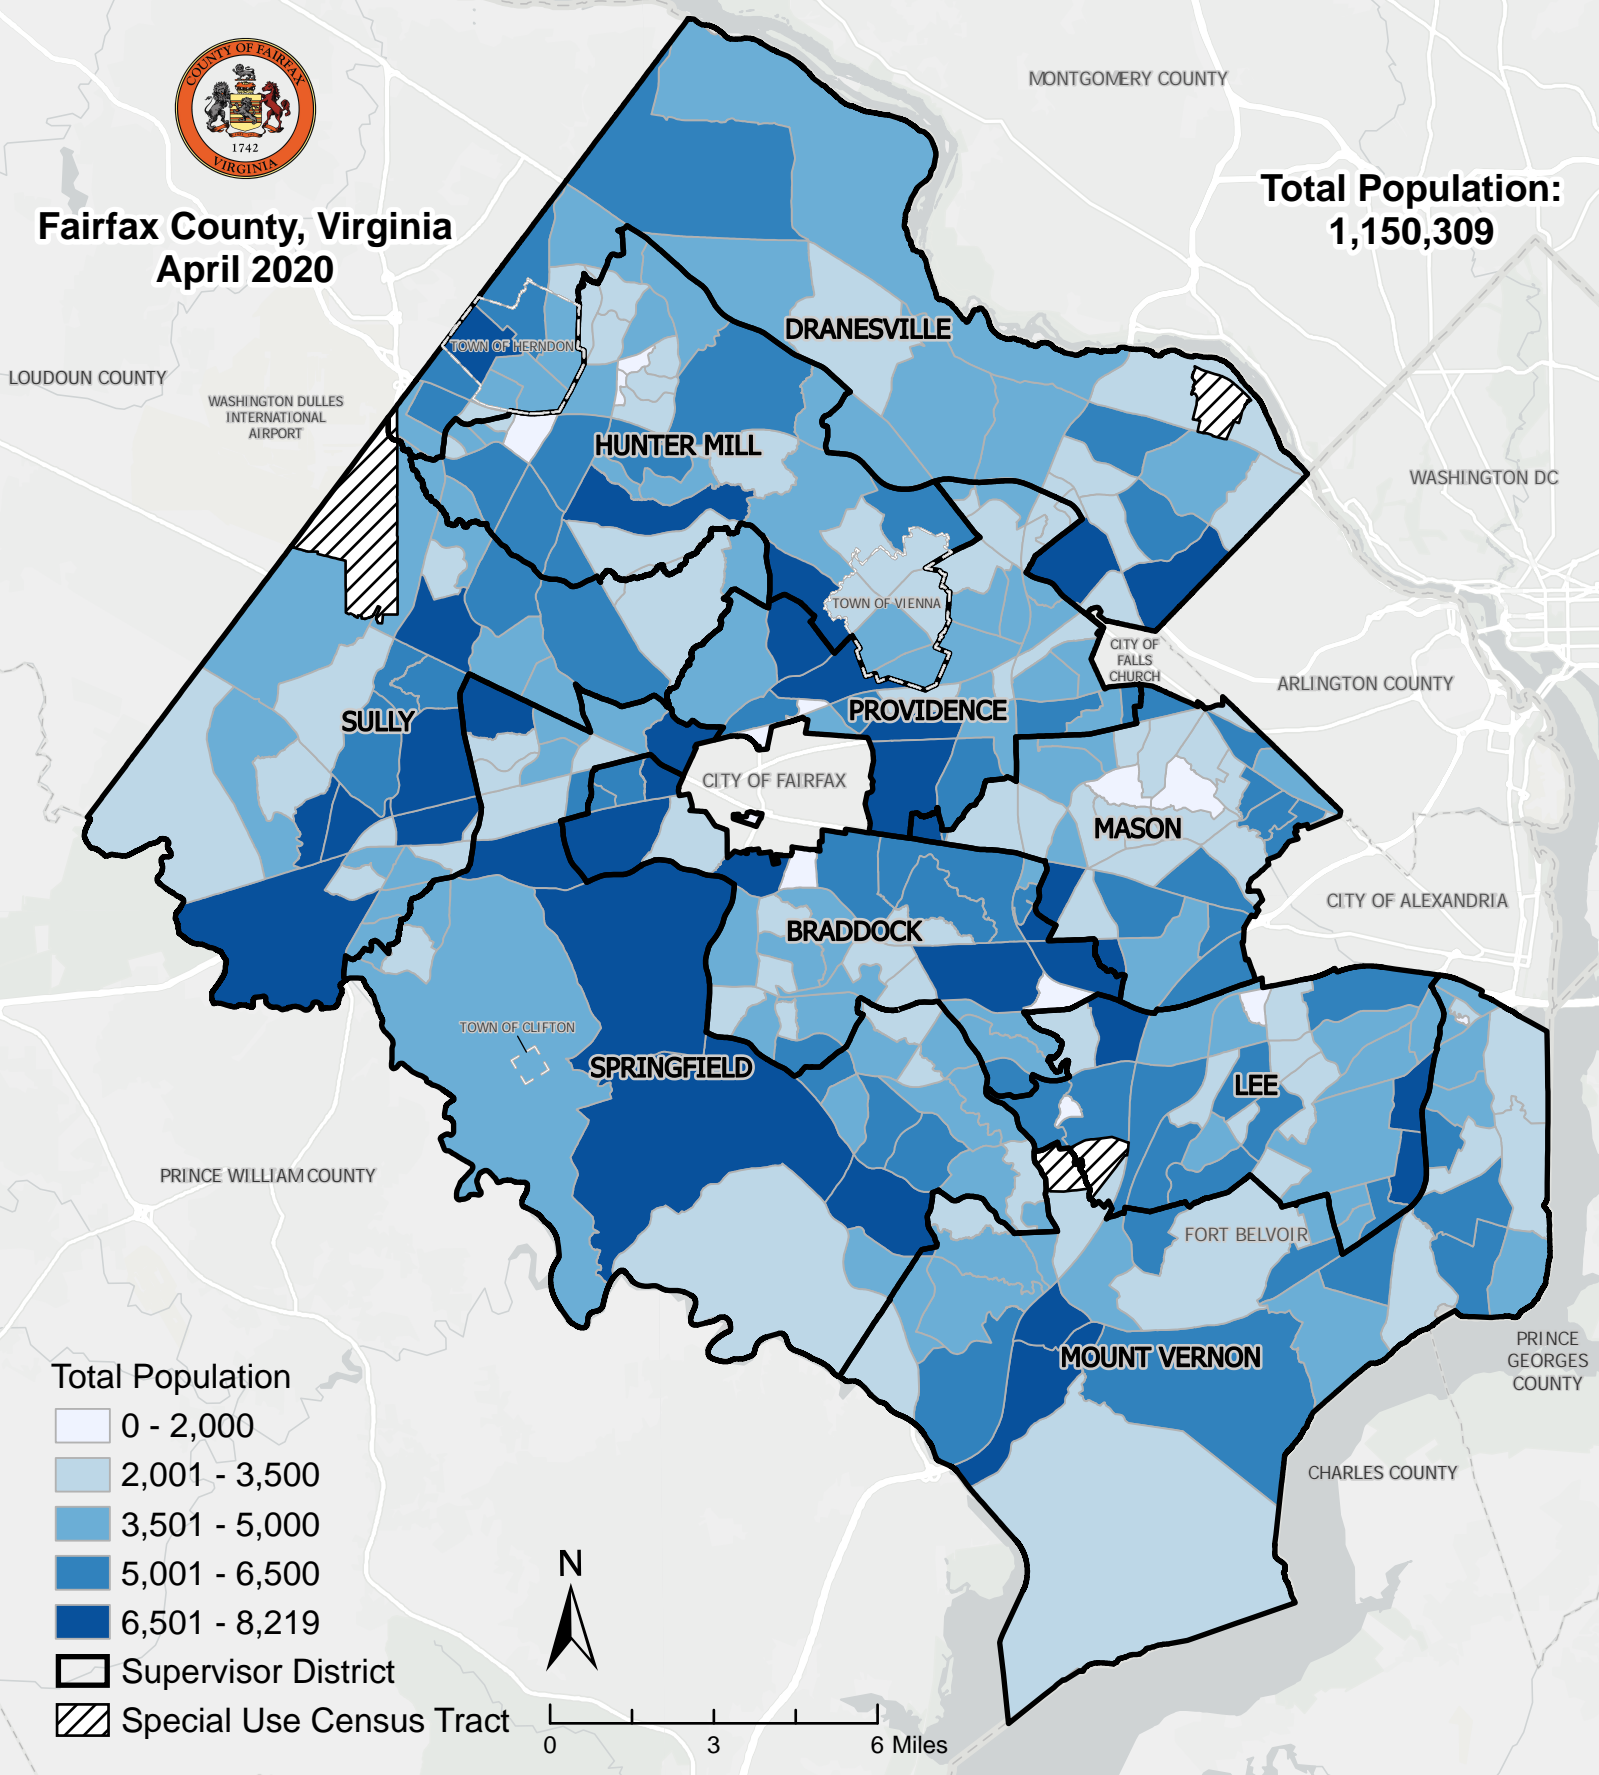

# Total Population by Census Tract

**Fairfax County, Virginia**  
**April 2020**

**Total Population:**  
**1,150,309**

## Total Population

- 0 - 2,000
- 2,001 - 3,500
- 3,501 - 5,000
- 5,001 - 6,500
- 6,501 - 8,219
- Supervisor District
- Special Use Census Tract

0 3 6 Miles

Note: Population in City of Fairfax is not included. Supervisor Districts adopted in January 2022. Special Use Census Tract encompasses an employment center, large airport, public park, public forest, or large water body with no (or very little) population or housing units. Source: U.S. Census Bureau, 2020 Decennial Census Redistricting Data (Public Law 94-171).

Map prepared by Economic, Demographic, and Statistical Research, Fairfax County Department of Management and Budget.