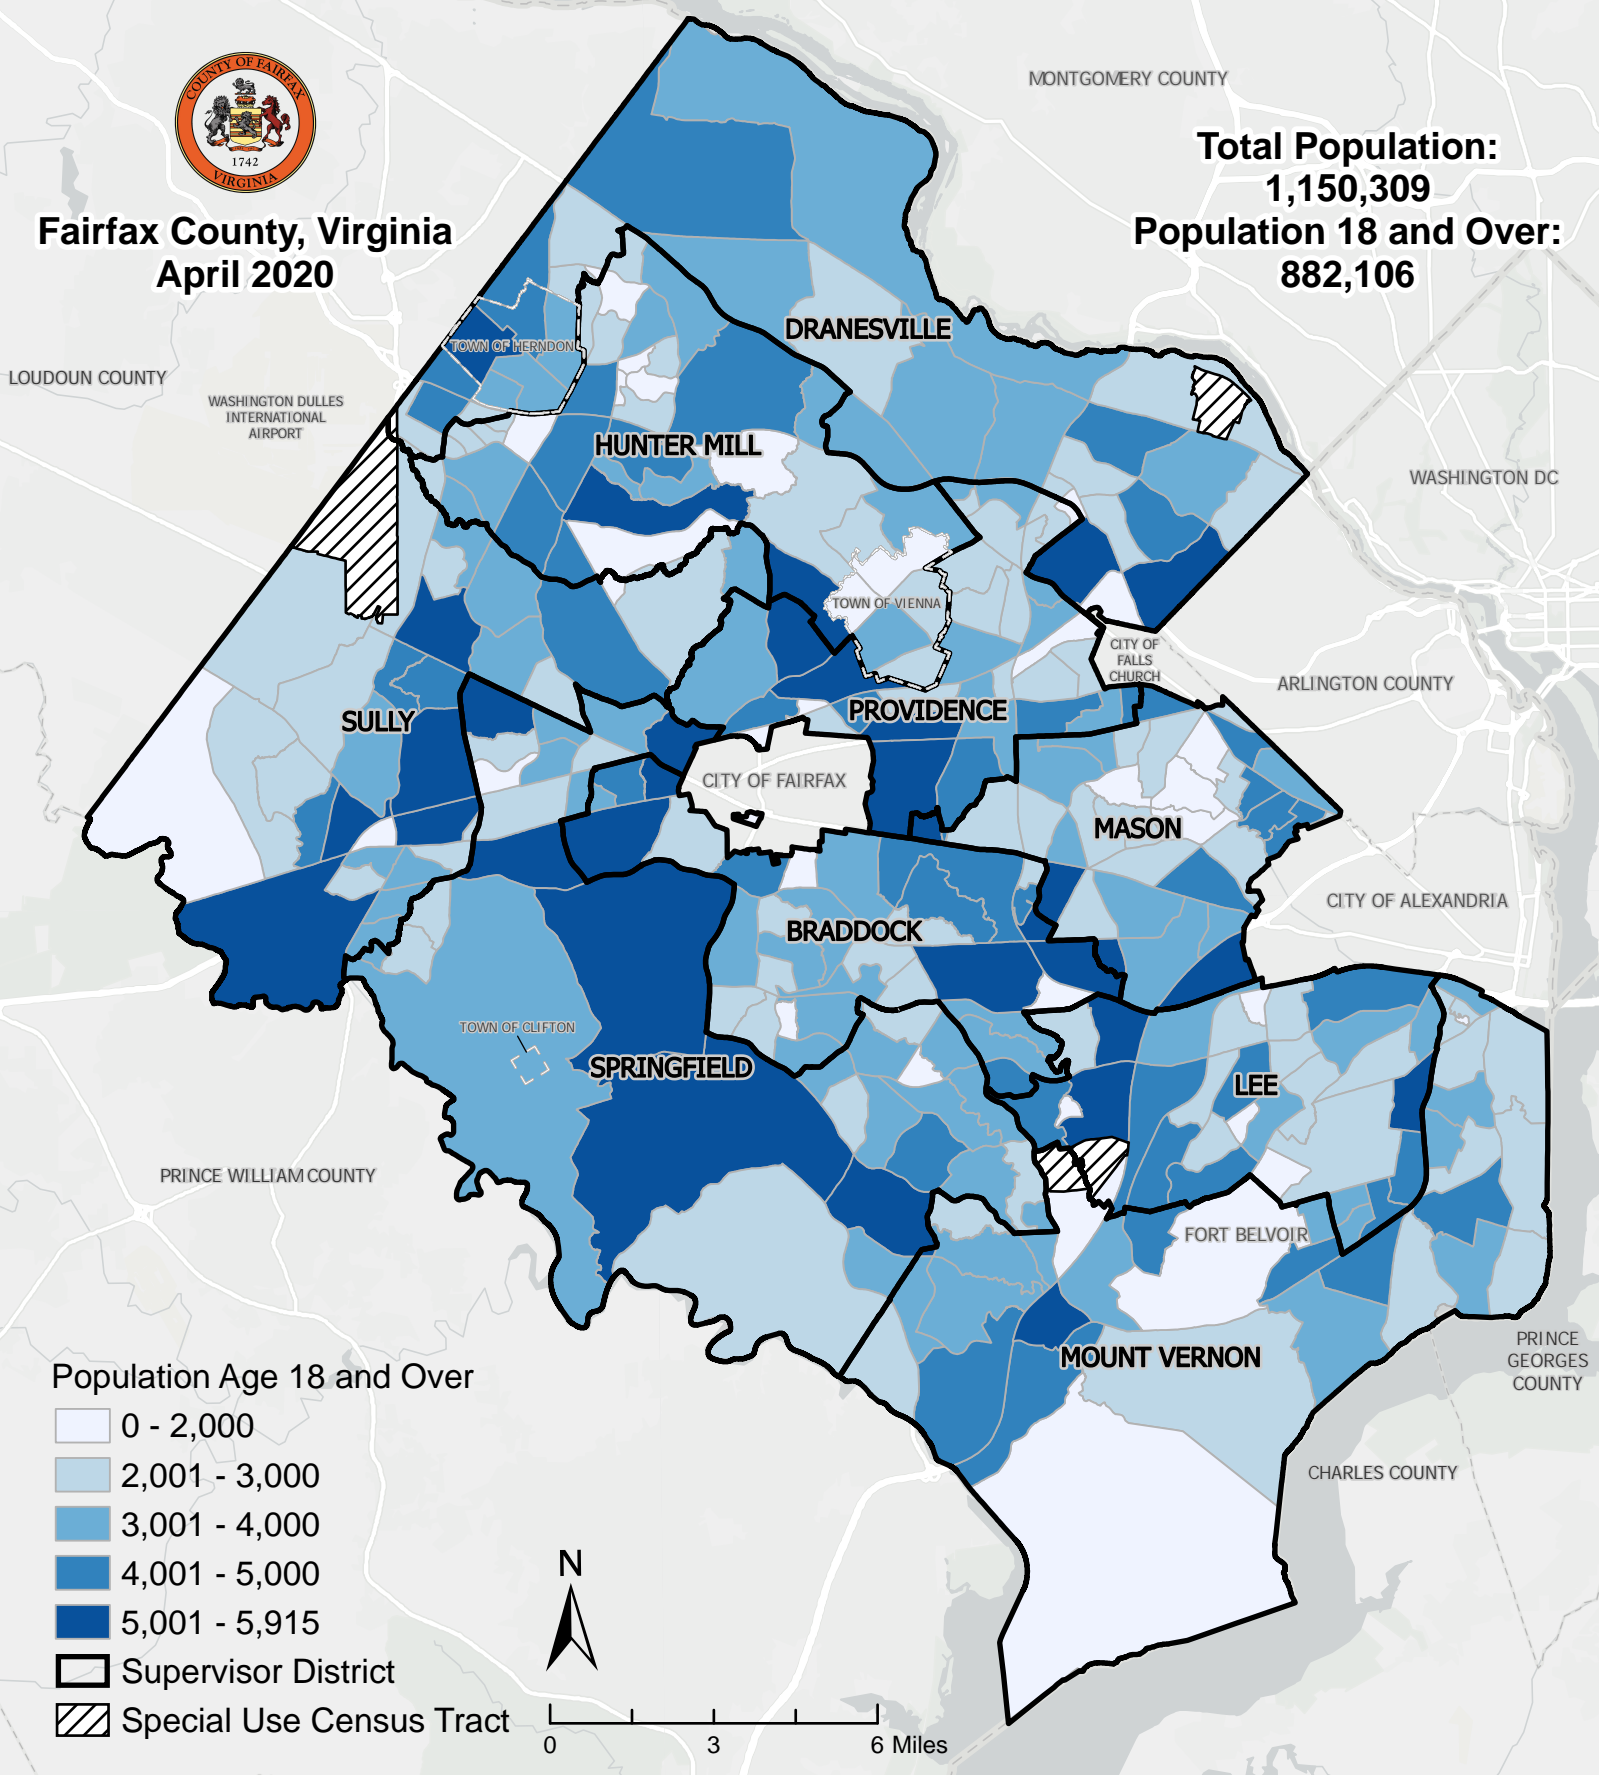

# Population Age 18 and Over by Census Tract

**Fairfax County, Virginia**  
**April 2020**

**Total Population:**  
**1,150,309**  
**Population 18 and Over:**  
**882,106**

## Population Age 18 and Over

- 0 - 2,000
- 2,001 - 3,000
- 3,001 - 4,000
- 4,001 - 5,000
- 5,001 - 5,915
- Supervisor District
- Special Use Census Tract

0 3 6 Miles

Note: Population in City of Fairfax is not included. Supervisor Districts adopted in January 2022. Special Use Census Tract encompasses an employment center, large airport, public park, public forest, or large water body with no (or very little) population or housing units.  
 Source: U.S. Census Bureau, 2020 Decennial Census Redistricting Data (Public Law 94-171).

Map prepared by Economic, Demographic, and Statistical Research, Fairfax County Department of Management and Budget.