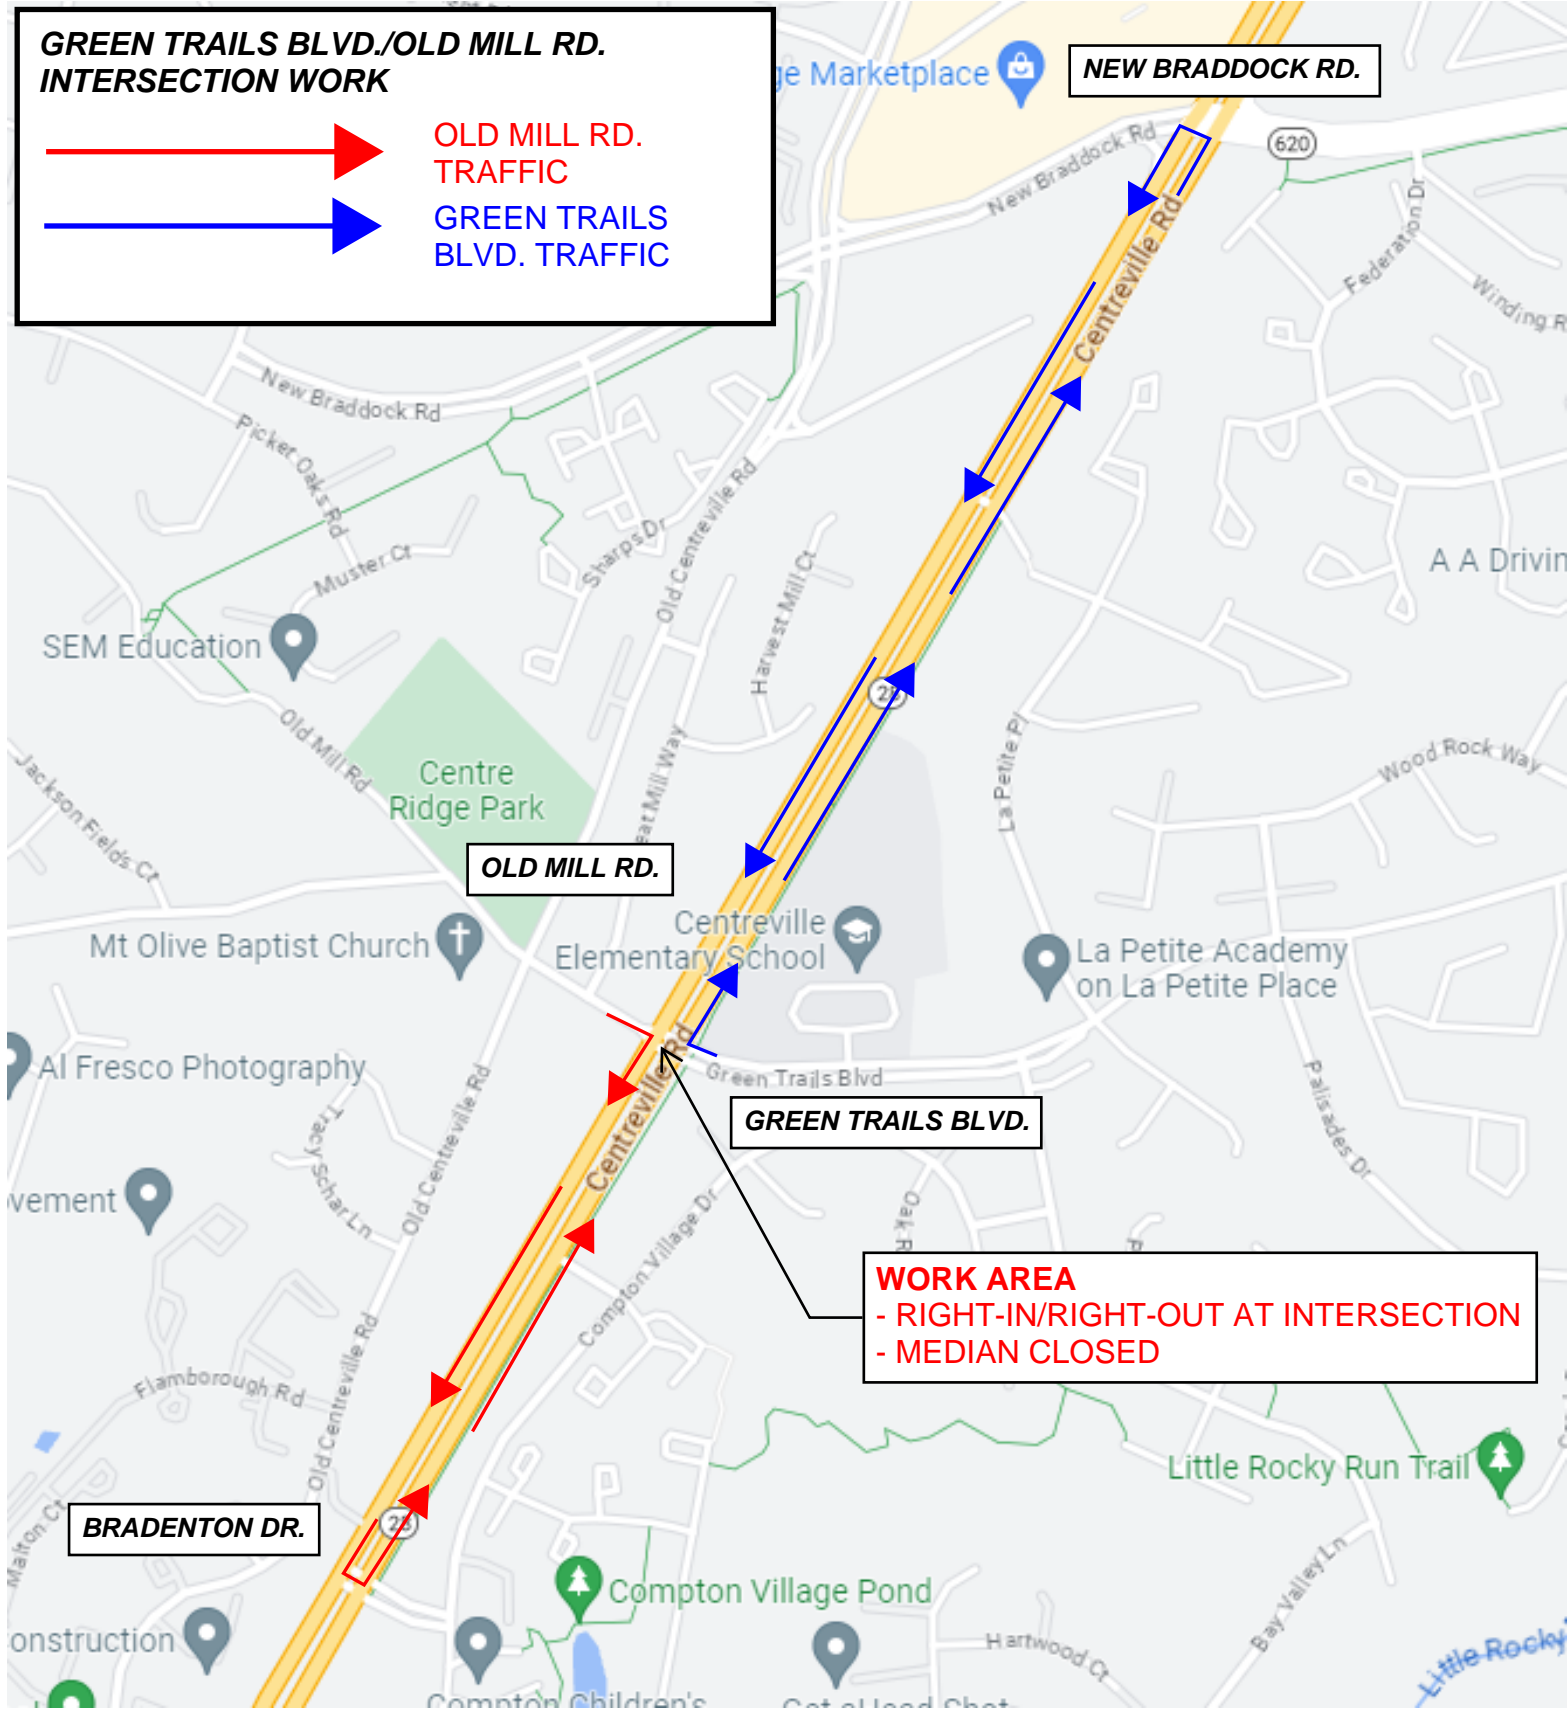

WORK AREA
- RIGHT-IN/RIGHT-OUT AT INTERSECTION
- MEDIAN CLOSED

**BULL RUN
BRIDGE**

MACHEN ROAD INTERSECTION WORK

**MACHEN RD.
EASTBOUND
TRAFFIC**

**MACHEN RD.
WESTBOUND
TRAFFIC**

UPPERRIDGE DR.

OLD CENTREVILLE RD.

898

28

UPPERRIDGE DR.

OLD CENTREVILLE RD.

WORK AREA
- RIGHT-IN/RIGHT-OUT AT INTERSECTION
- MEDIAN CLOSED

MACHEN RD.

OLD CENTREVILLE RD./UPPERRIDGE DRIVE INTERSECTION WORK

 UPPERRIDGE DR. TRAFFIC

WORK AREA
- RIGHT-IN/RIGHT-OUT AT INTERSECTION
- MEDIAN CLOSED

**GREEN TRAILS BLVD./OLD MILL RD.
INTERSECTION WORK**

**OLD MILL RD.
TRAFFIC**

**GREEN TRAILS
BLVD. TRAFFIC**

NEW BRADDOCK RD.

OLD MILL RD.

GREEN TRAILS BLVD.

WORK AREA
- RIGHT-IN/RIGHT-OUT AT INTERSECTION
- MEDIAN CLOSED

BRADENTON DR.