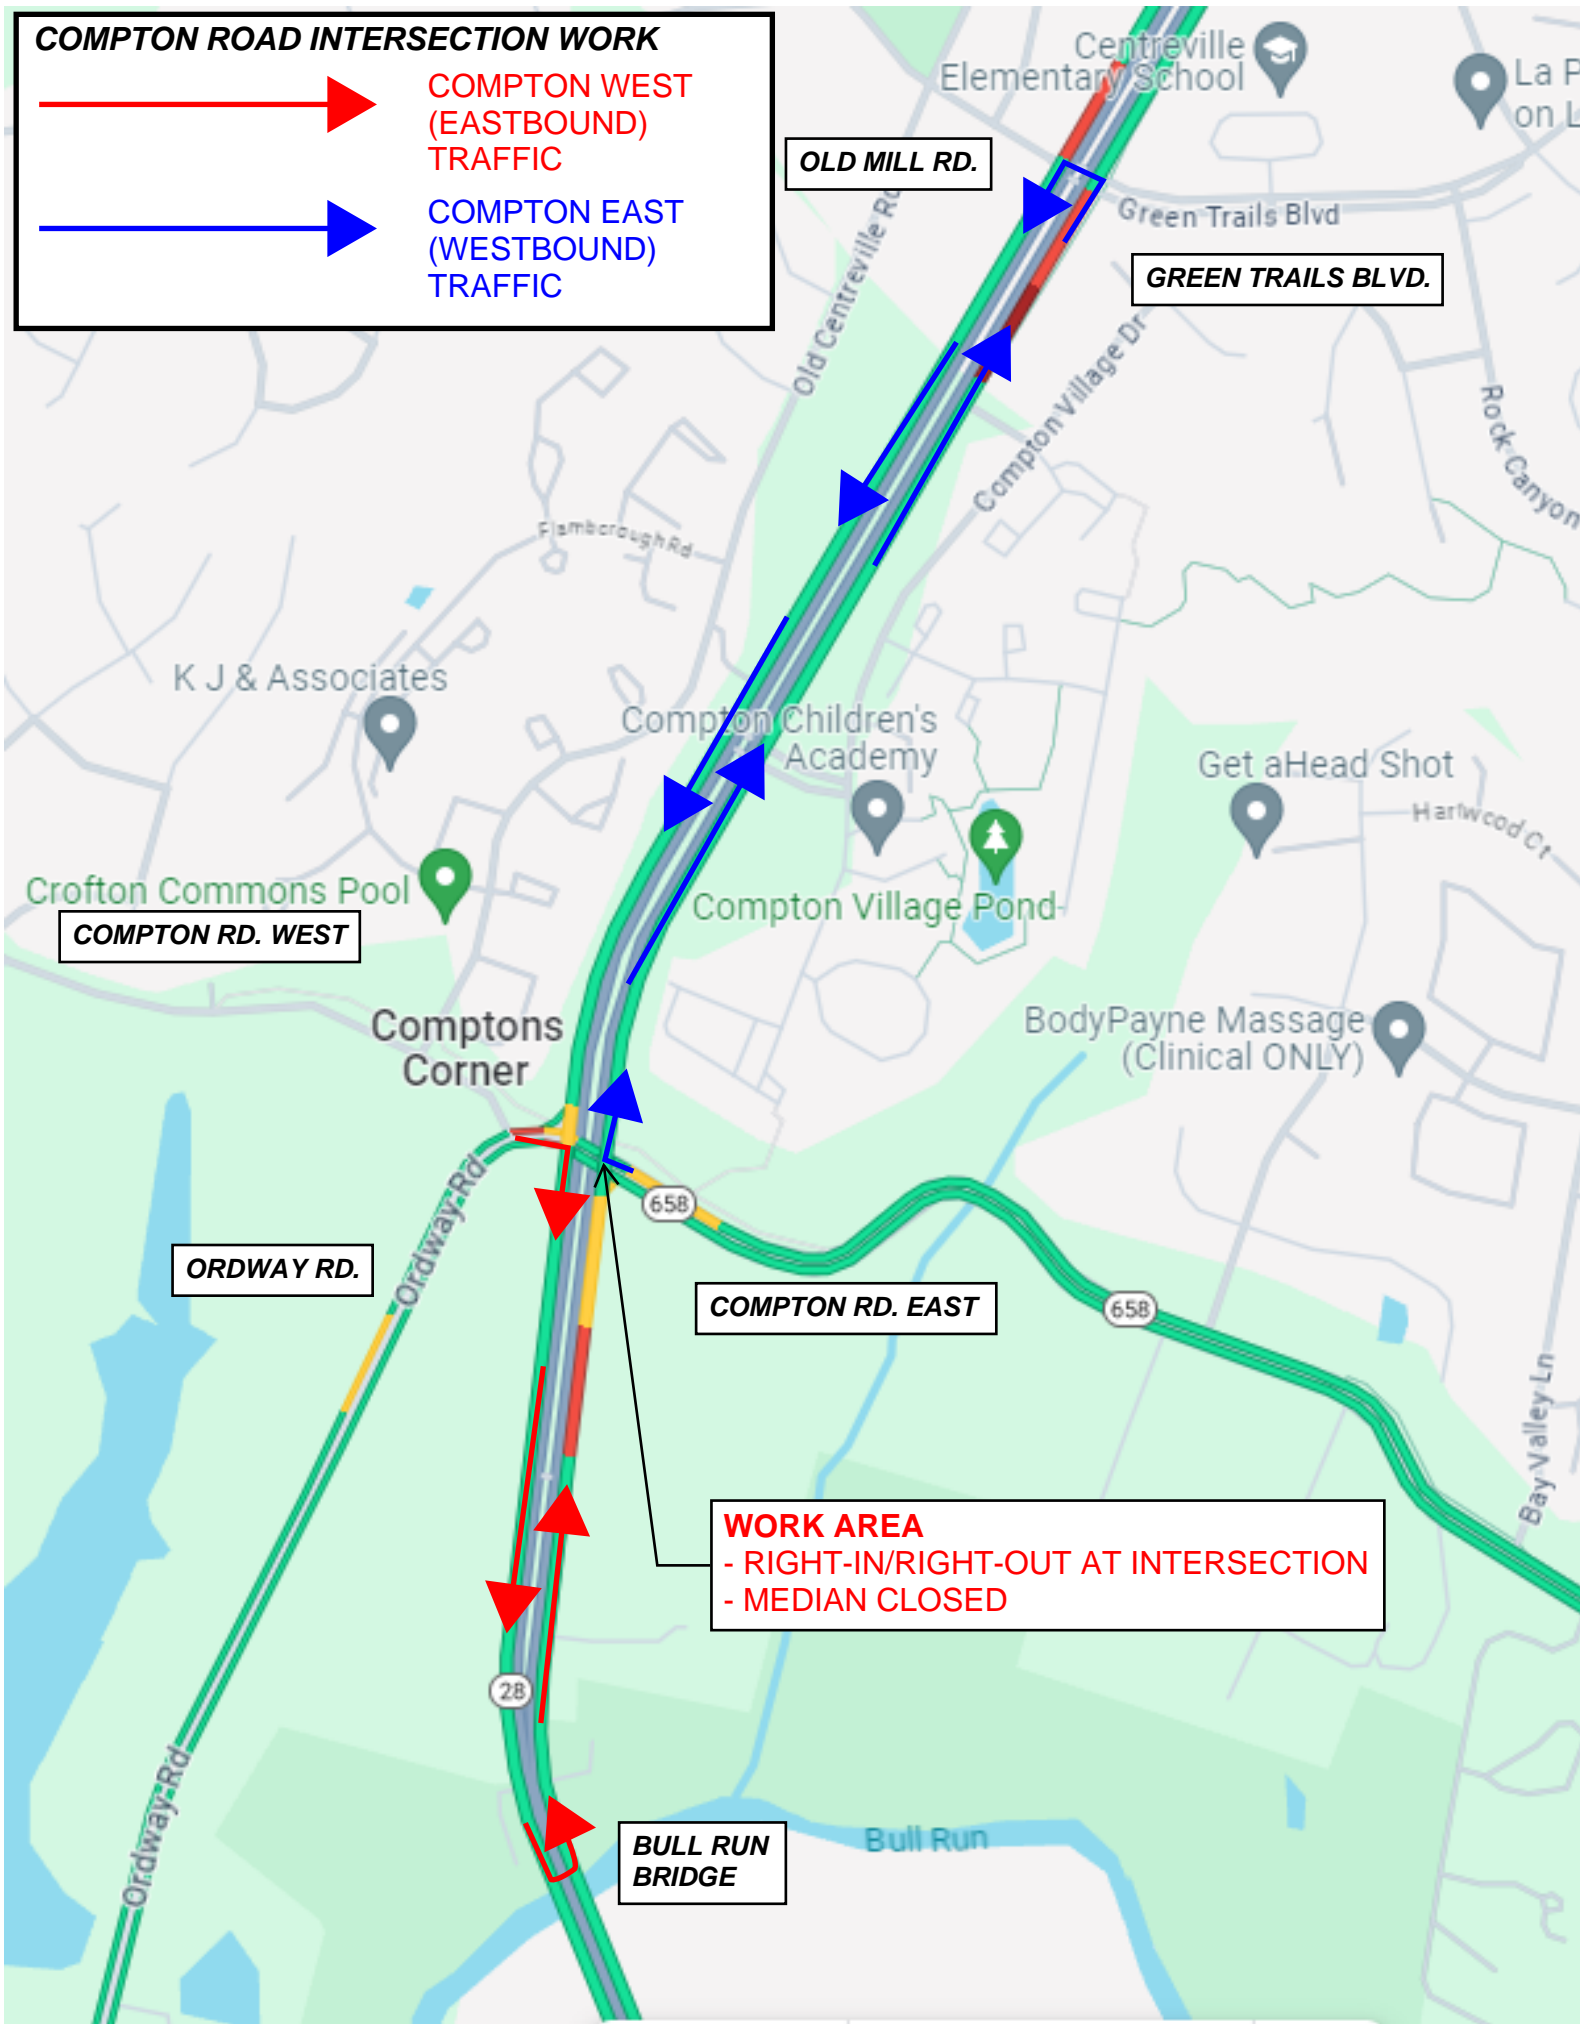

COMPTON ROAD INTERSECTION WORK

**COMPTON WEST
(EASTBOUND)
TRAFFIC**

**COMPTON EAST
(WESTBOUND)
TRAFFIC**

OLD MILL RD.

GREEN TRAILS BLVD.

COMPTON RD. WEST

ORDWAY RD.

COMPTON RD. EAST

WORK AREA
- RIGHT-IN/RIGHT-OUT AT INTERSECTION
- MEDIAN CLOSED

**BULL RUN
BRIDGE**

MACHEN ROAD INTERSECTION WORK

**MACHEN RD.
EASTBOUND
TRAFFIC**

**MACHEN RD.
WESTBOUND
TRAFFIC**

UPPERRIDGE DR.

OLD CENTREVILLE RD.

898

28

UPPERRIDGE DR.

OLD CENTREVILLE RD.

WORK AREA
- RIGHT-IN/RIGHT-OUT AT INTERSECTION
- MEDIAN CLOSED

MACHEN RD.

OLD CENTREVILLE RD./UPPERRIDGE DRIVE INTERSECTION WORK

 UPPERRIDGE DR. TRAFFIC

Kabob Express

Burger King

McDonald's

Upperridge Dr

Asher View

Playground #1

Gothic Dr

The Seat Surgeon