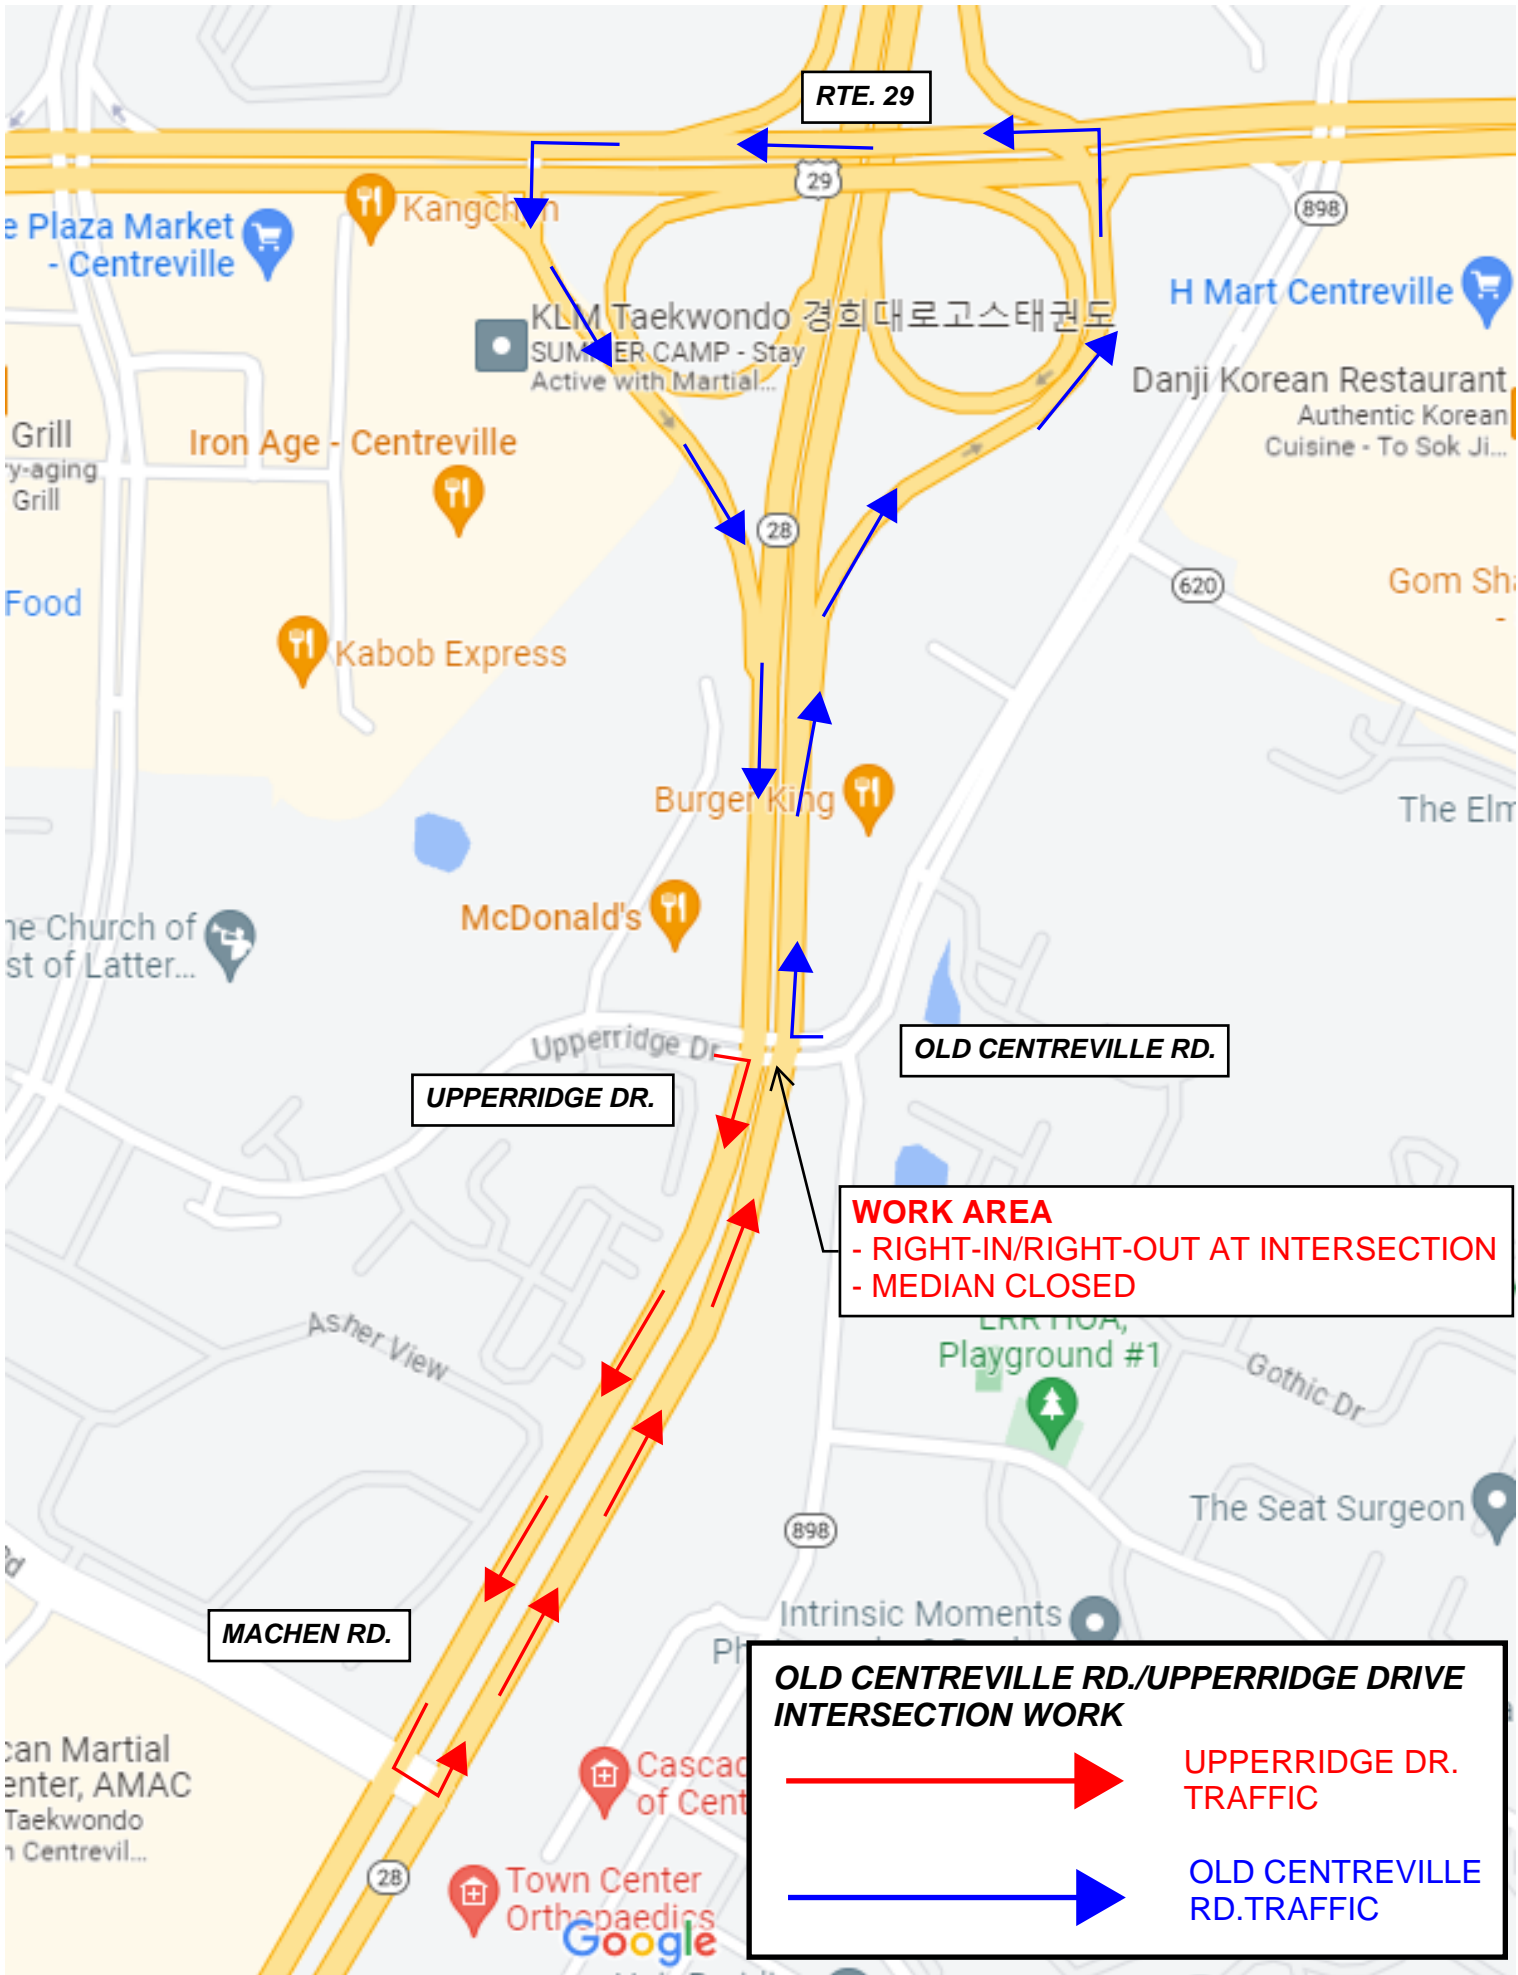

RTE. 29

29

898

28

620

898

28

UPPERRIDGE DR.

OLD CENTREVILLE RD.

WORK AREA
- RIGHT-IN/RIGHT-OUT AT INTERSECTION
- MEDIAN CLOSED

MACHEN RD.

OLD CENTREVILLE RD./UPPERRIDGE DRIVE INTERSECTION WORK

UPPERRIDGE DR. TRAFFIC

OLD CENTREVILLE RD. TRAFFIC

Plaza Market - Centreville

Grill
y-aging Grill

Food

Church of
st of Latter...

dan Martial
center, AMAC
Taekwondo
n Centrevil...

Kangchun

Iron Age - Centreville

Kabob Express

Burger King

McDonald's

Upperridge Dr

Asher View

Playground #1

Gothic Dr

The Seat Surgeon

Intrinsic Moments

Cascad
of Cent

Town Center
Orthopaedics

H Mart Centreville

Danji Korean Restaurant
Authentic Korean
Cuisine - To Sok Ji...

Gom Sh

The Elm