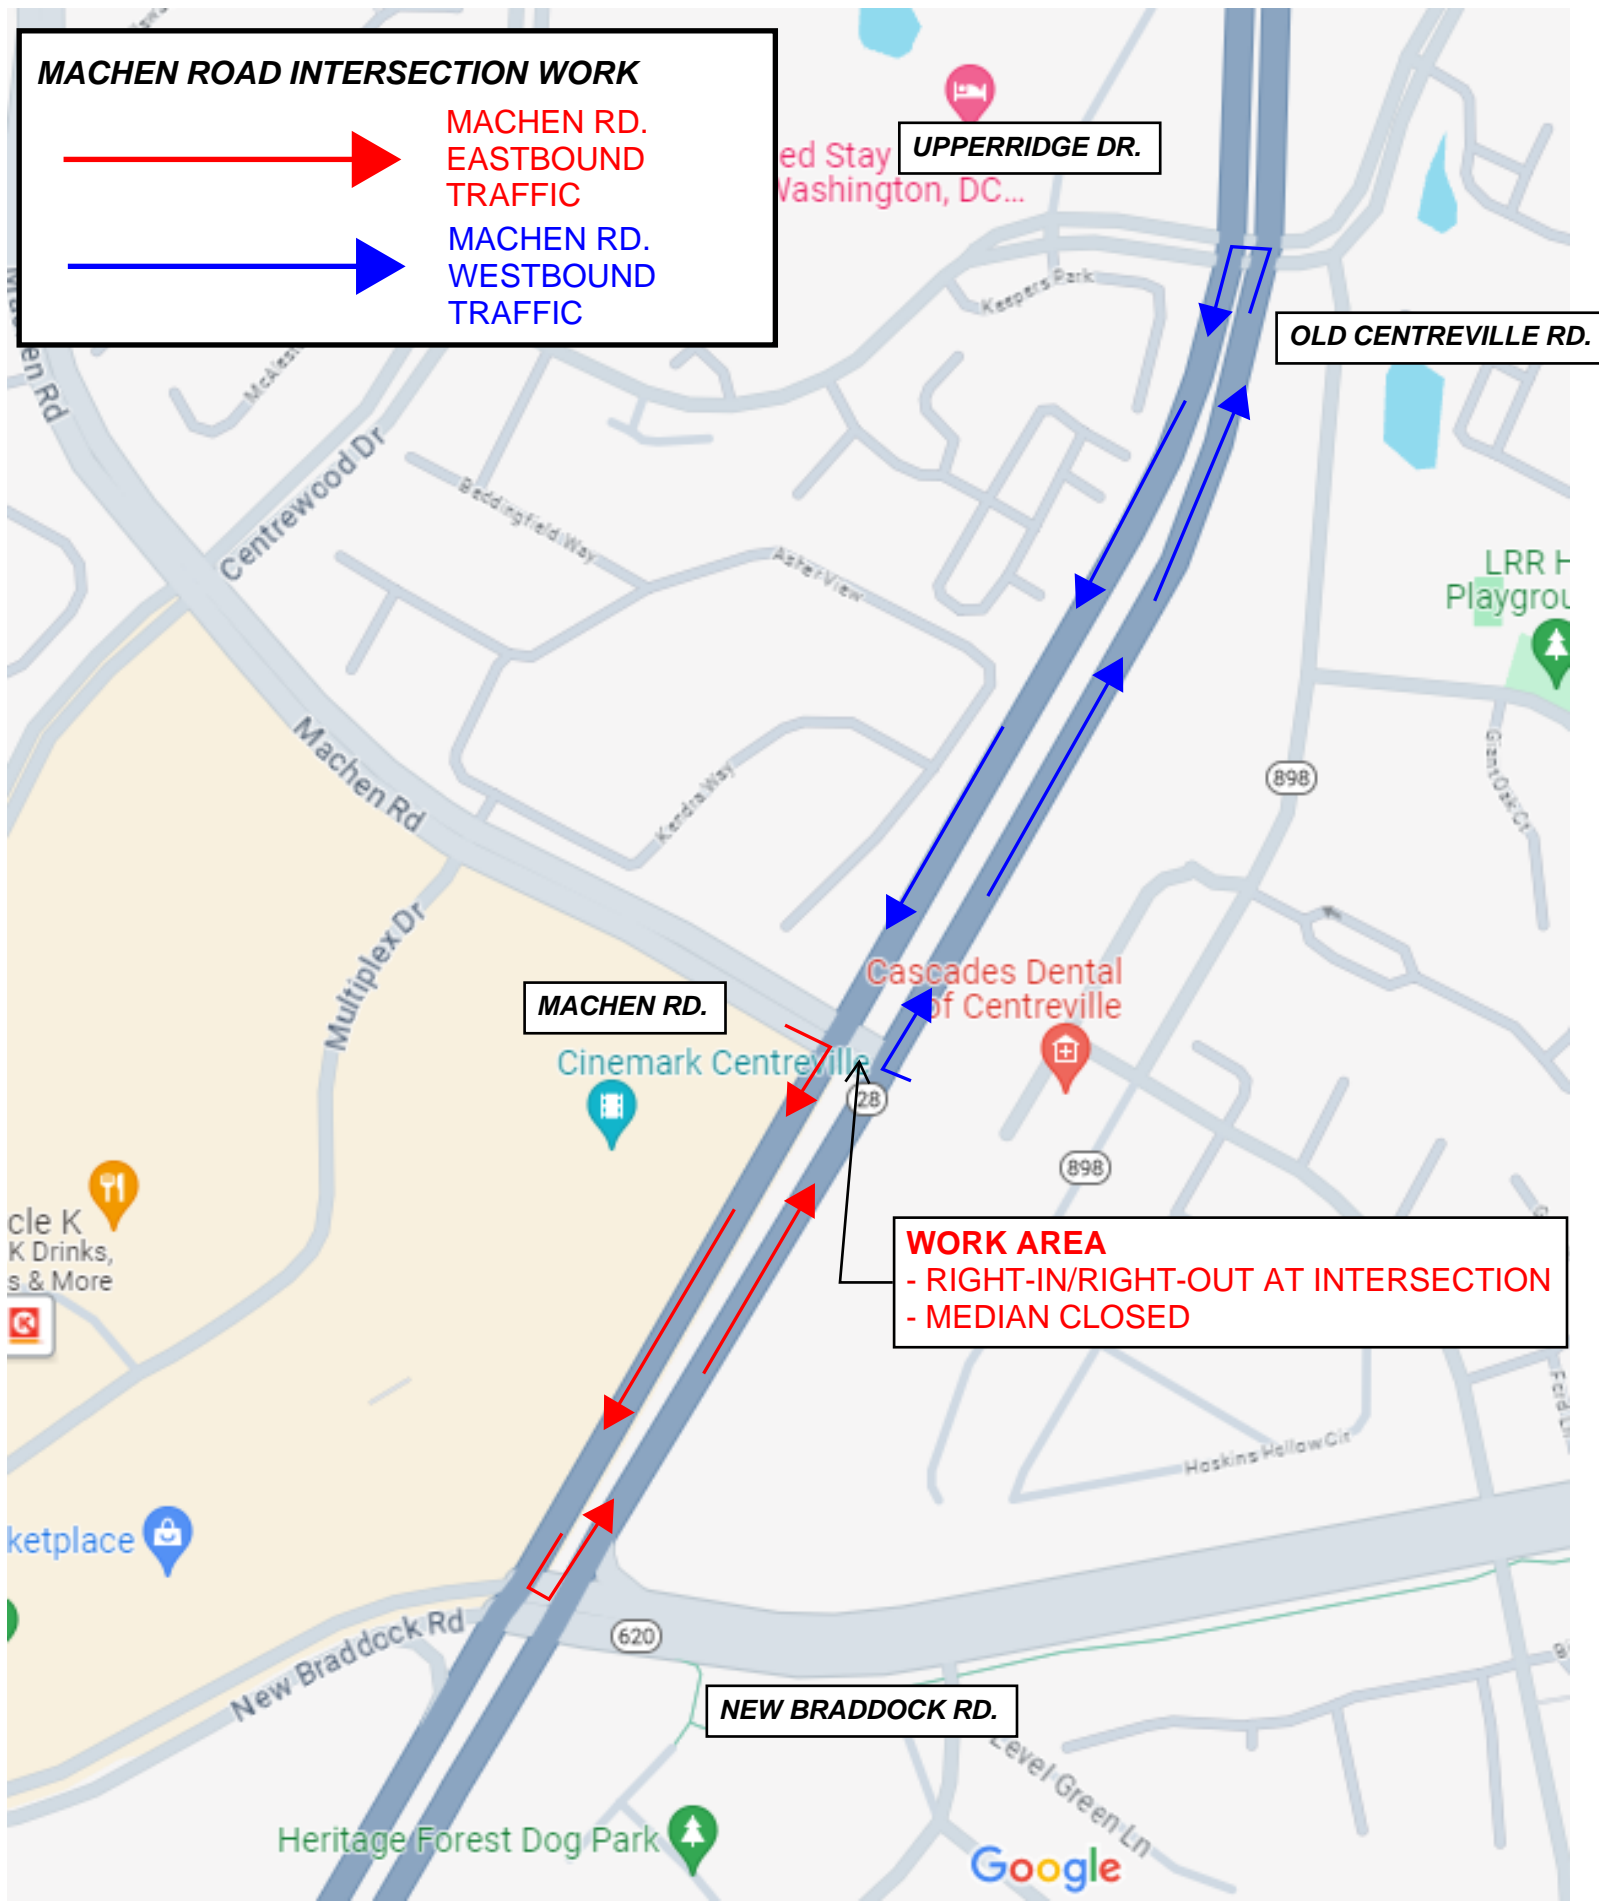

WORK AREA
- RIGHT-IN/RIGHT-OUT AT INTERSECTION
- MEDIAN CLOSED

**BULL RUN
BRIDGE**

MACHEN ROAD INTERSECTION WORK

**MACHEN RD.
EASTBOUND
TRAFFIC**

**MACHEN RD.
WESTBOUND
TRAFFIC**

UPPERRIDGE DR.

OLD CENTREVILLE RD.

MACHEN RD.

WORK AREA
- RIGHT-IN/RIGHT-OUT AT INTERSECTION
- MEDIAN CLOSED

NEW BRADDOCK RD.

RTE. 29

29

898

28

620

898

28

UPPERRIDGE DR.

OLD CENTREVILLE RD.

WORK AREA
- RIGHT-IN/RIGHT-OUT AT INTERSECTION
- MEDIAN CLOSED

MACHEN RD.

OLD CENTREVILLE RD./UPPERRIDGE DRIVE INTERSECTION WORK

 UPPERRIDGE DR. TRAFFIC

Kabob Express

Burger King

McDonald's

Upperridge Dr

Asher View

Playground #1

Gothic Dr

The Seat Surgeon