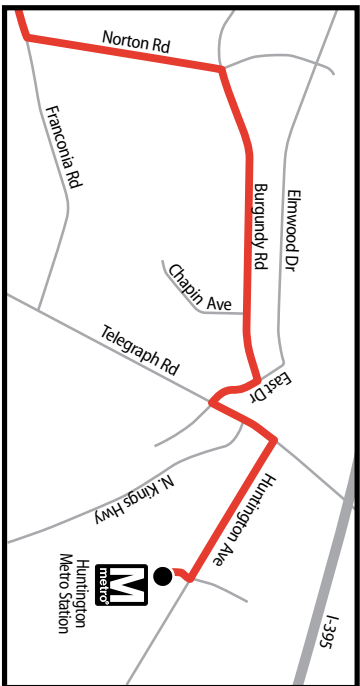

## Franconia Road – Rolling Valley

Rolling Valley Park & Ride • Old Keene Mill Road •  
Franconia-Springfield Metro Station • Lee High School •  
Franconia Road • Edison High School •  
Huntington Metro Station

ROUTE 310

Franconia Road – Rolling Valley

**LEGEND**

Route 310 — (red line)

Timepoint ● (black dot)

# 310 FRANCONIA ROAD – ROLLING VALLEY

**P** Rolling Valley Park & Ride  
 Old Keene Mill Rd & Rolling Rd  
 Commerce St & Amherst Ave  
 Backlick Rd & Spring Garden Dr  
**M** Franconia-Springfield Metro Station  
 Deepford St & Wayles St  
 Franconia Rd & Beulah St  
 Franconia Rd & Westchester St  
 Franconia Rd & Norton Rd  
**M** Huntington Metro Station (North side)