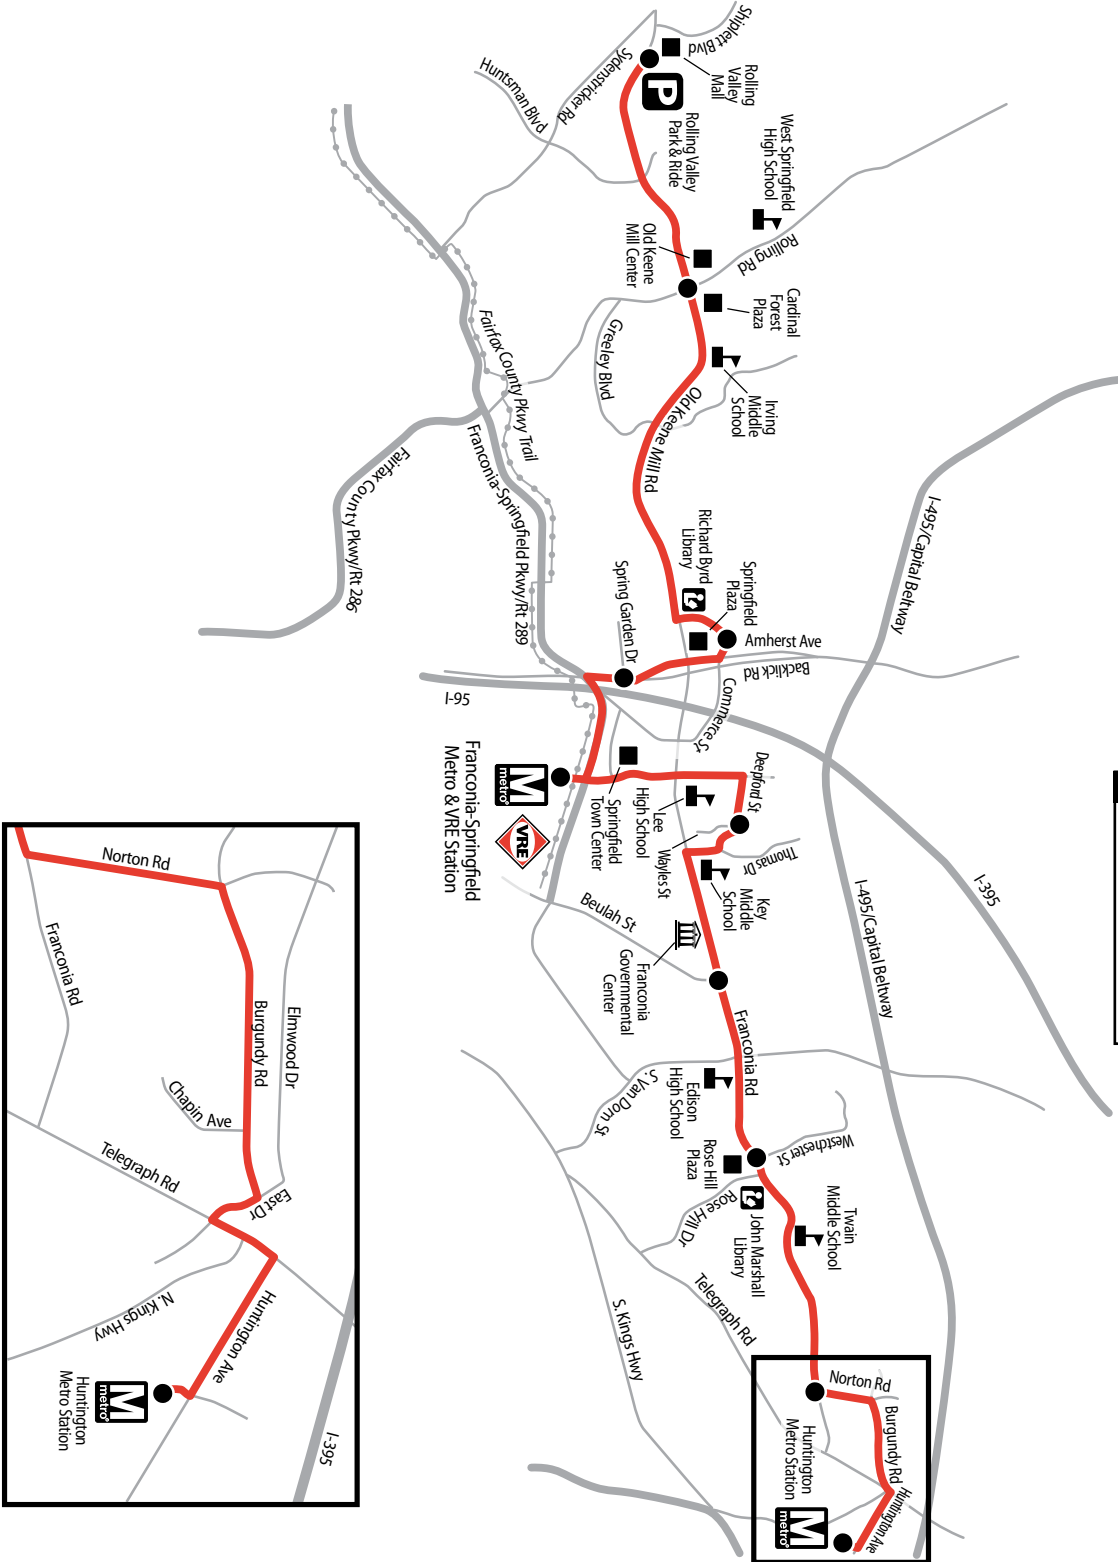

## Franconia Road – Rolling Valley

Rolling Valley Park & Ride • Old Keene Mill Road •  
Franconia-Springfield Metro Station • Lee High School •  
Franconia Road • Edison High School •  
Huntington Metro Station

ROUTE 310

Franconia Road – Rolling Valley

**LEGEND**

Route 310 — (red line)

Timepoint ● (black dot)

# 310 FRANCONIA ROAD – ROLLING VALLEY

**P** Rolling Valley Park & Ride  
 Old Keene Mill Rd & Rolling Rd  
 Commerce St & Amherst Ave  
 Backlick Rd & Spring Garden Dr  
**M** Franconia-Springfield Metro Station  
 Deepford St & Wayles St  
 Franconia Rd & Beulah St  
 Franconia Rd & Westchester St  
 Franconia Rd & Norton Rd  
**M** Huntington Metro Station (North side)

## Weekday – AM Eastbound Service ☀

—	—	—	—	4:14	4:23	4:30	4:36	4:41	4:50
—	—	—	—	4:44	4:53	5:00	5:06	5:11	5:20
4:40	4:45	4:53	5:00	5:04	5:13	5:20	5:26	5:31	5:41
5:10	5:15	5:23	5:30	5:34	5:43	5:50	5:56	6:01	6:11
5:40	5:45	5:53	6:00	6:04	6:13	6:20	6:26	6:31	6:41
6:10	6:15	6:23	6:30	6:34	6:43	6:50	6:56	7:01	7:11
6:40	6:45	6:53	7:00	7:04	7:13	7:20	7:26	7:31	7:41
7:00	7:05	7:13	7:20	7:24	7:33	7:40	7:46	7:51	8:01
7:20	7:25	7:33	7:40	7:44	7:53	8:00	8:06	8:11	8:21
7:40	7:45	7:53	8:00	8:04	8:13	8:20	8:26	8:31	8:41
8:00	8:05	8:13	8:20	8:24	8:33	8:40	8:46	8:51	9:01
8:20	8:25	8:33	8:40	8:44	8:53	9:00	9:06	9:11	9:21
8:40	8:45	8:53	9:00	9:04	9:13	9:20	9:26	9:31	9:41
9:00	9:05	9:13	9:20	9:24	9:33	9:40	9:46	9:51	10:01
9:20	9:25	9:33	9:40	9:44	9:53	10:00	10:06	10:11	10:21
9:40	9:45	9:53	10:00	10:04	10:13	10:20	10:26	10:31	10:41
10:10	10:15	10:23	10:30	10:34	10:43	10:50	10:56	11:01	11:11
10:40	10:45	10:53	11:00	11:04	11:13	11:20	11:26	11:31	11:41
11:10	11:15	11:23	11:30	11:34	11:43	11:50	11:56	12:01 PM	12:11
11:40	11:45	11:53	12:00 PM	12:04	12:13	12:20	12:26	12:31	12:41