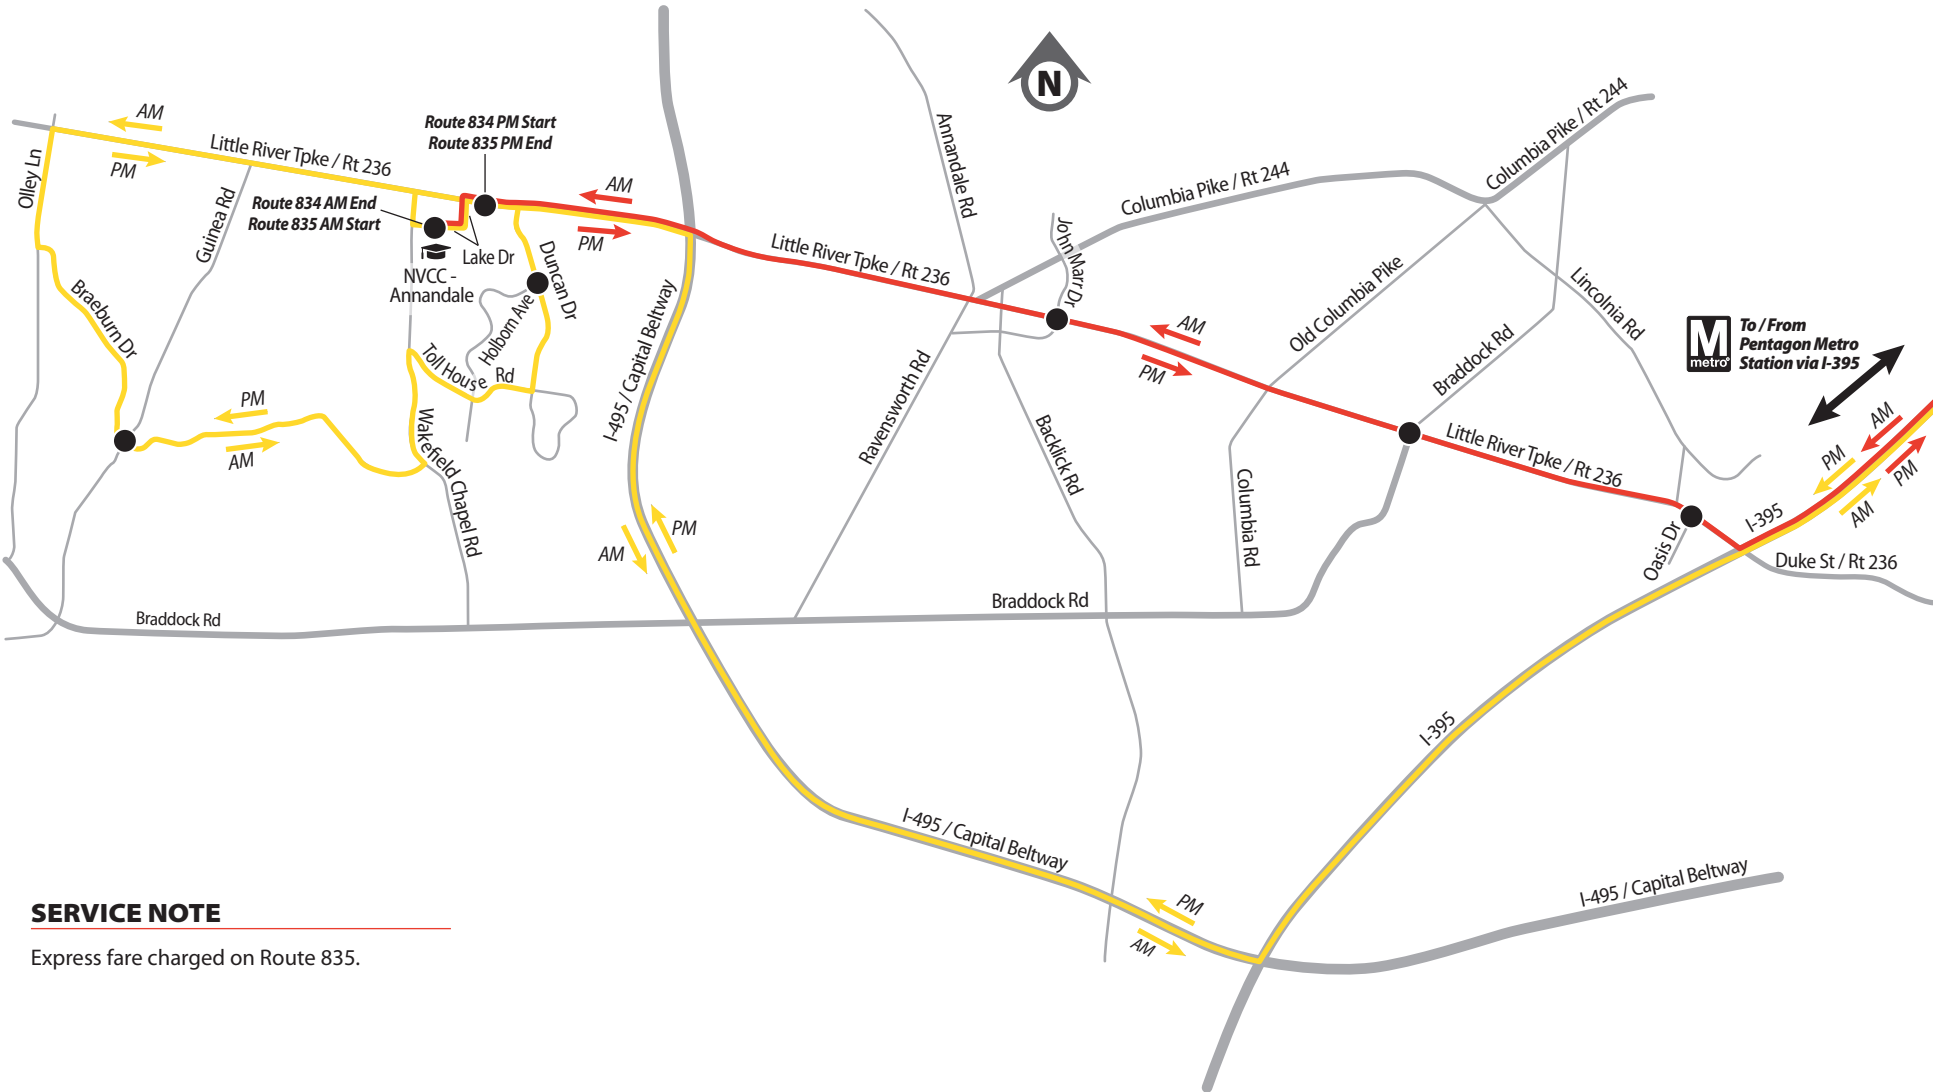

ROUTE 834

Little River Turnpike – Pentagon

ROUTE 835

Braeburn Drive – Pentagon Express

LEGEND

- Route 834
- Route 835
- Timepoint

SERVICE NOTE

Express fare charged on Route 835.

834 • 835

Effective Summer 2021

* 834 Replaces Metrobus 29C *

* 835 Replaces Metrobus 29W *

Annandale – Pentagon

NVCC- Annandale • Little River Tpk • Duncan Dr • Toll House Rd • Braeburn Dr • Pentagon Metro Station

ROUTE	NVCC-Annandale at Lake Dr	Little River Tpke & Lake Dr	Braeburn Dr & Guinea Rd	Duncan Dr & Holborn Ave	Little River Tpke & John Marr Dr	Little River Tpke & Braddock Rd	Little River Tpke & Oasis Dr	Pentagon Metro Station
-------	---------------------------	-----------------------------	-------------------------	-------------------------	----------------------------------	---------------------------------	------------------------------	------------------------

SERVICE NOTE

Express fare charged on Route 835.

ROUTE	Pentagon Metro Station	Little River Tpke & Oasis Dr	Little River Tpke & Braddock Rd	Little River Tpke & John Marr Dr	Duncan Dr & Holborn Ave	Braeburn Dr & Guinea Rd	NVCC-Annandale at Lake Dr	Little River Tpke & Lake Dr
-------	------------------------	------------------------------	---------------------------------	----------------------------------	-------------------------	-------------------------	---------------------------	-----------------------------