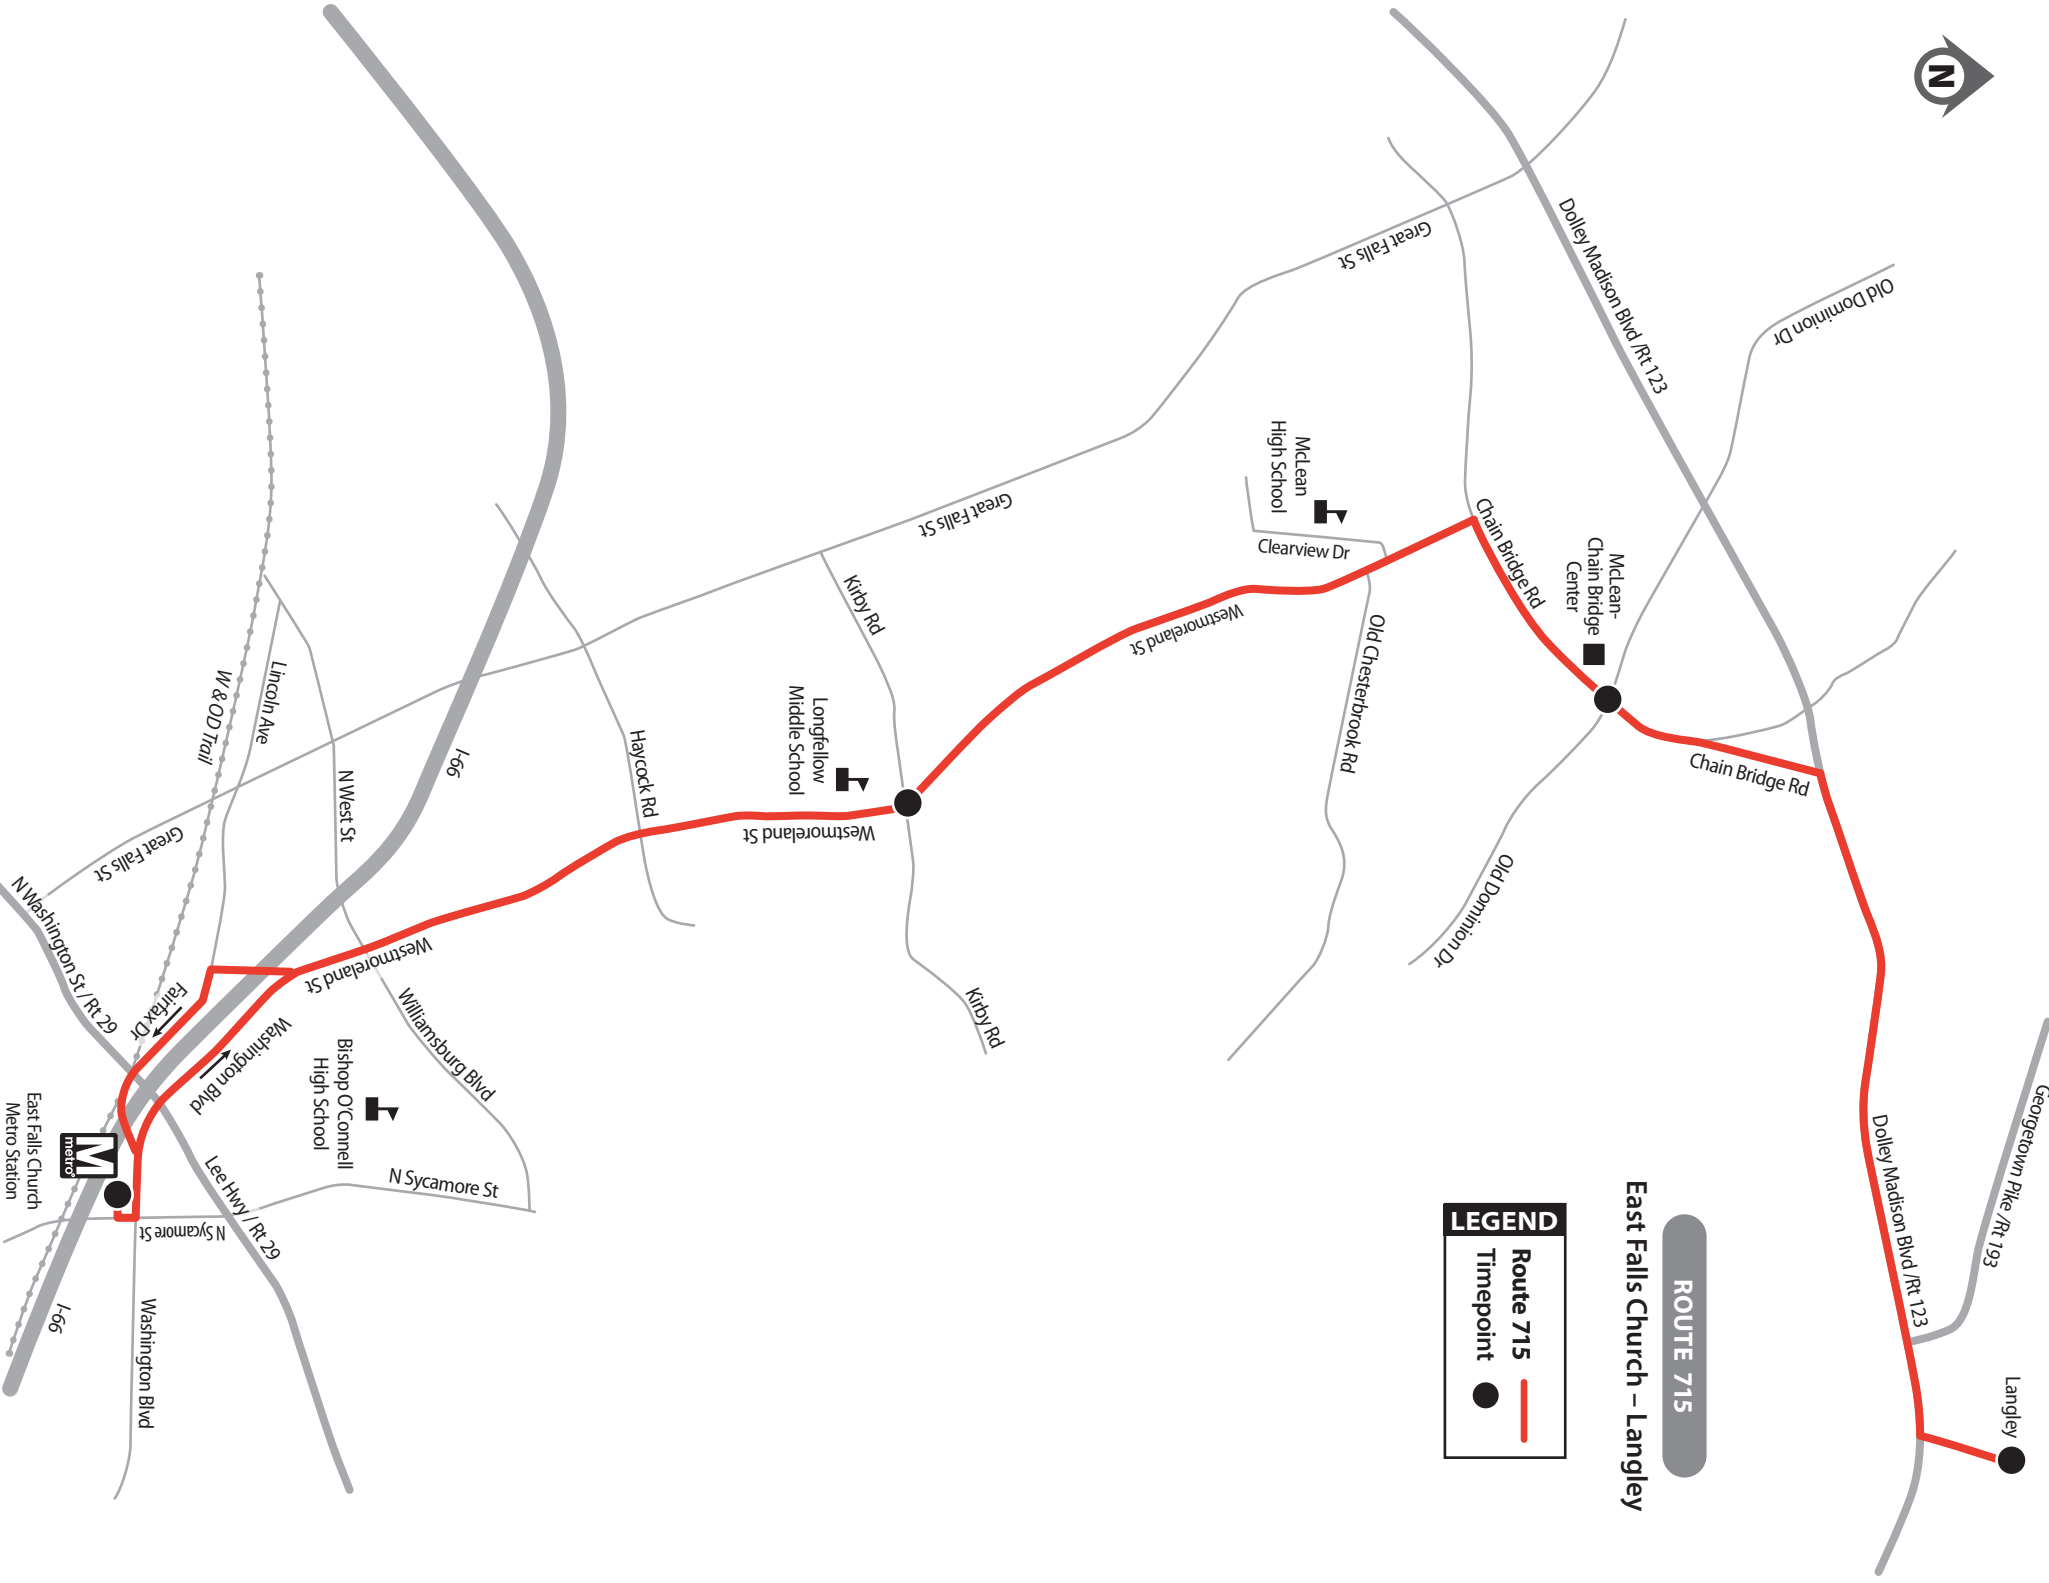

Effective July 10, 2021

East Falls Church
Metro Station

Westmoreland St &
Kirby Rd

Chain Bridge Rd &
Old Dominion Dr

Langley

Langley

Chain Bridge Rd &
Old Dominion Dr

Westmoreland St &
Kirby Rd

East Falls Church
Metro Station

Weekday – AM Northbound Service ☀️

5:55	6:02	6:10	6:19
6:25	6:32	6:40	6:49
6:55	7:02	7:10	7:19
7:25	7:32	7:40	7:49
7:55	8:02	8:10	8:19
8:25	8:32	8:40	8:49

Weekday – AM Southbound Service ☀️

Weekday – PM Southbound Service 🌙

3:15	3:25	3:33	3:39
3:45	3:55	4:03	4:09
4:15	4:25	4:33	4:39
4:45	4:55	5:03	5:09
5:15	5:25	5:33	5:39
5:50	6:00	6:08	6:14
6:25	6:35	6:43	6:49

East Falls Church – Langley

East Falls Church Metro Station • Washington Blvd •
Westmoreland St • Chain Bridge Rd •
Dolley Madison Blvd • Langley

ROUTE 715
East Falls Church – Langley

LEGEND

- Route 715 (Red line)
- Timepoint (Black dot)