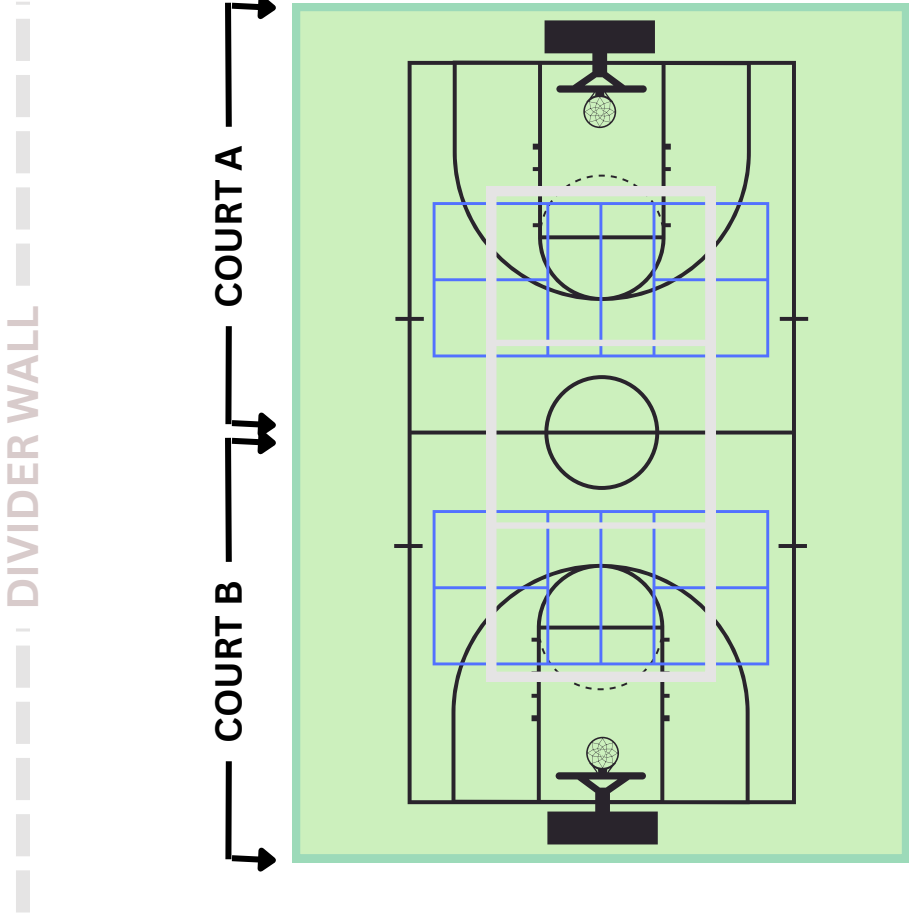

SULLY COMMUNITY CENTER GYM USAGE

Gym 2 (shown in blue) is used for NCS programs and does not include rentals. Scan QR code for current schedule.

Gym 1 (shown in green) is used for Park Authority programs and rentals. Court space is available for rent by the hour. Scan QR code for more info.