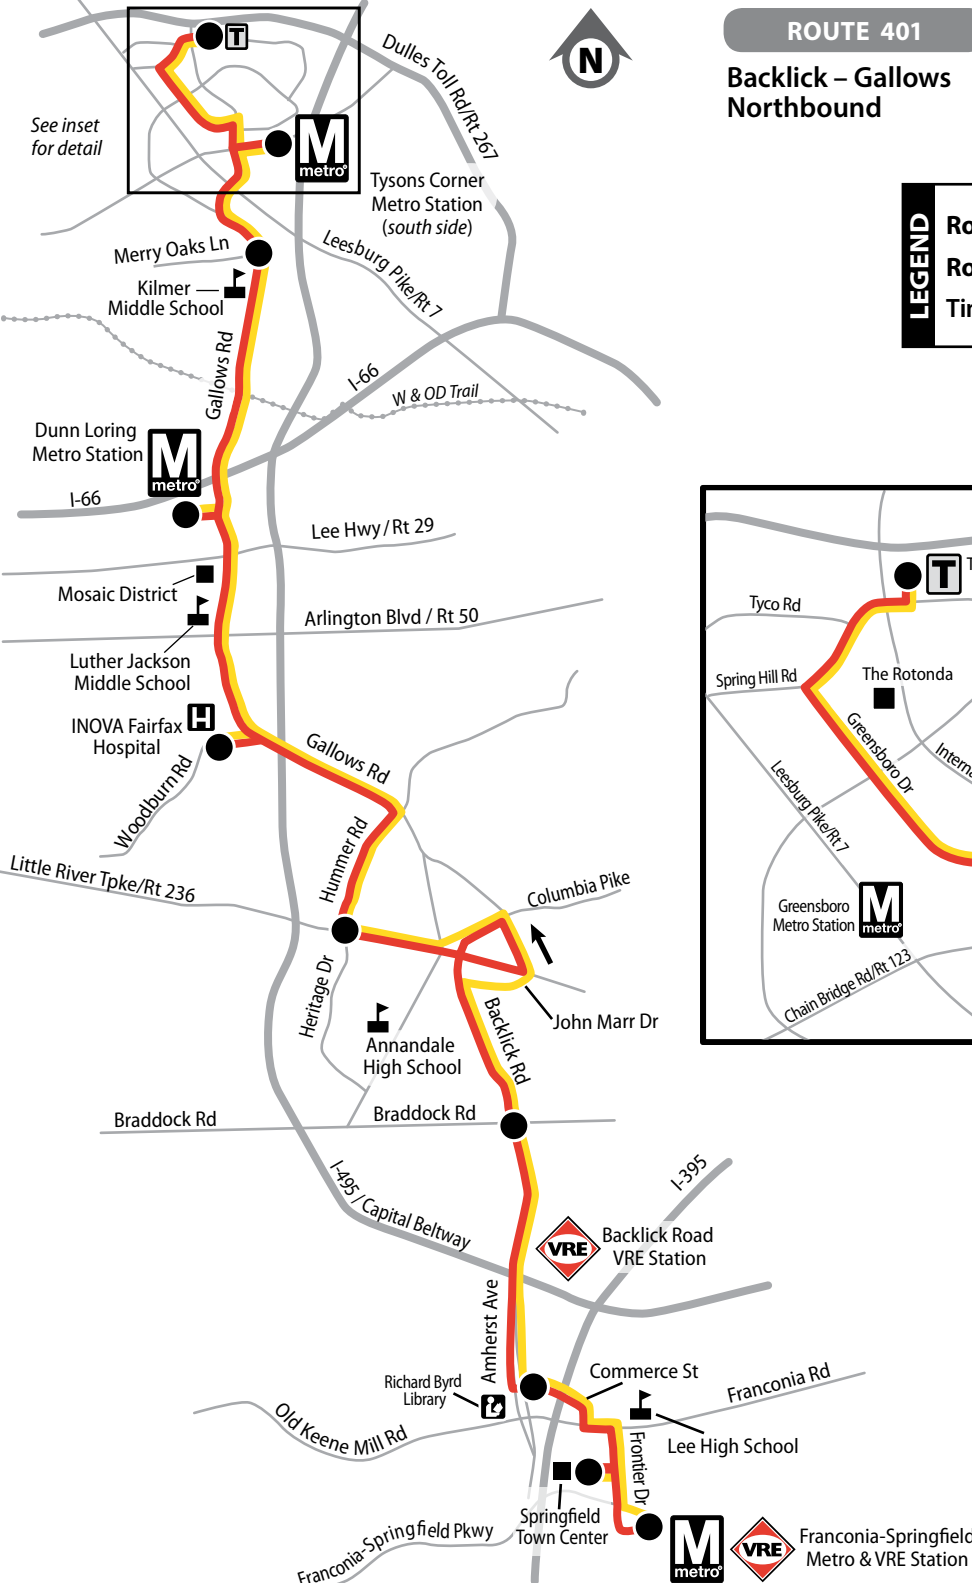

ROUTE 401

Backlick – Gallows Northbound

ROUTE 402

Backlick – Gallows Southbound

LEGEND

- Route 401
- Route 402
- Timepoint

See inset for detail

401 BACKLICK - GALLOWES NORTHBOUND

 Franconia-Springfield
Metro Station

Springfield
Town Center

Commerce St &
Backlick Rd

Backlick Rd &
Braddock Rd

Little River Tpke &
Hummer Rd

INOVA Fairfax
Hospital

 Dunn Loring
Metro Station

Gallows Rd &
Merry Oaks Ln

402 BACKLICK – GALLOWES SOUTHBOUND

Tysons West*Park
Transit Station

 Tysons Corner
Metro Station
(South side)

Gallowes Rd &
Merry Oaks Ln

 Dunn Loring
Metro Station

INOVA Fairfax
Hospital

Little River Tpk &
Heritage Dr

Tysons Corner Metro Station (South side)

Gallows Rd & Merry Oaks Ln

INOVA Fairfax Hospital

Little River Tpke & Heritage Dr

Backlick Rd & Braddock Rd

Commerce St & Backlick Rd

Springfield Town Center

402 Saturday & Sunday – AM Southbound Service ☀️