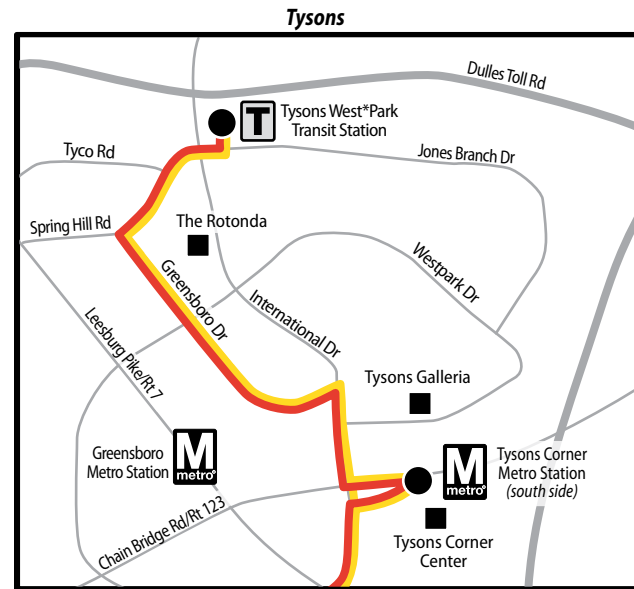

ROUTE 402

Backlick – Gallows Southbound

LEGEND

- Route 401
- Route 402
- Timepoint