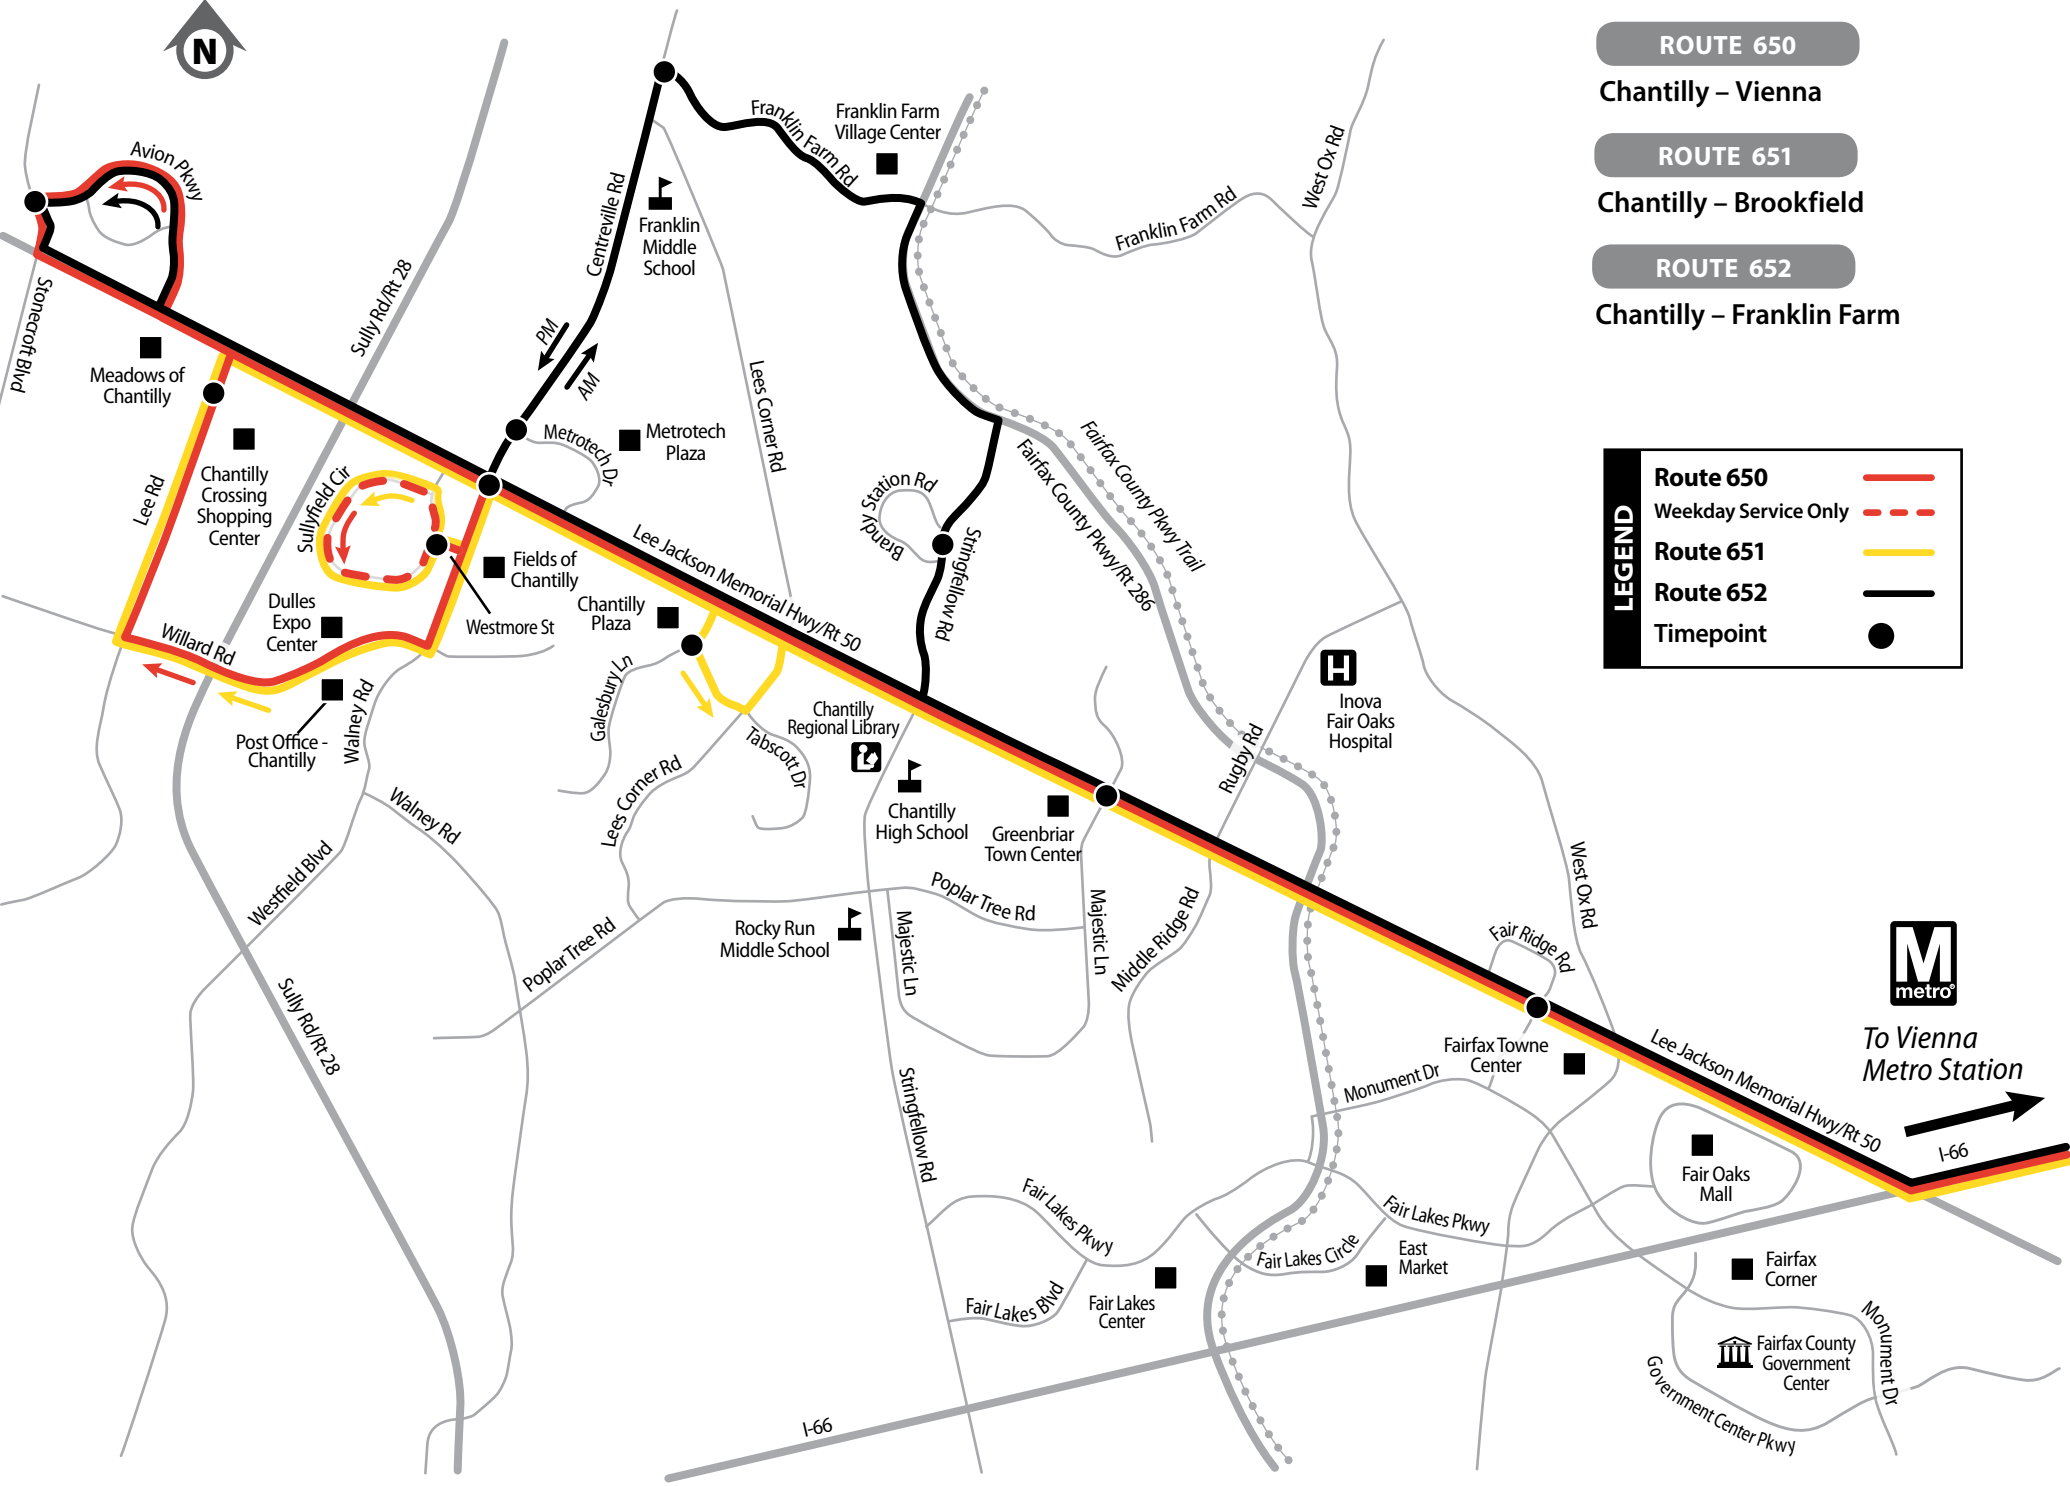

SERVICE NOTES

◆ Trips operate Saturday only.

Vienna Metro Station (South side)
Lee Jackson Hwy & Fair Ridge Dr
Lee Jackson Hwy & Majestic Ln
Lee Rd & Lee Jackson Hwy
Avion Pkwy & Stonecroft Blvd

650 Saturday & Sunday – AM Westbound Service ☀

ROUTE 650

Chantilly – Vienna

ROUTE 651

Chantilly – Brookfield

ROUTE 652

Chantilly – Franklin Farm

LEGEND

- Route 650**
- Weekday Service Only
- Route 651**
- Route 652**
- Timepoint**

To Vienna
Metro Station

I-66

ROUTE	Avion Pkwy & Stonecroft Blvd	Lee Jackson Hwy & Centreville Rd	Centreville Rd & Metrotech Dr	Franklin Farm Rd & Centreville Rd	Stringfellow Rd & Brandy Station Rd	Lee Rd & Lee Jackson Hwy	Galesbury Ln & Tabscott Dr	Lee Jackson Hwy & Majestic Ln	Lee Jackson Hwy & Fair Ridge Dr	Vienna Metro Station (South side)
-------	------------------------------	----------------------------------	-------------------------------	-----------------------------------	-------------------------------------	--------------------------	----------------------------	-------------------------------	---------------------------------	-----------------------------------

ROUTE	Vienna Metro Station (South side)	Lee Jackson Hwy & Fair Ridge Dr	Lee Jackson Hwy & Majestic Ln	Galesbury Ln & Tabscott Dr	Sullyfield Cir & Westmore St	Lee Rd & Lee Jackson Hwy	Stringfellow Rd & Brandy Station Rd	Franklin Farm Rd & Centreville Rd	Lee Jackson Hwy & Centreville Rd	Avion Pkwy & Stonecroft Blvd
-------	-----------------------------------	---------------------------------	-------------------------------	----------------------------	------------------------------	--------------------------	-------------------------------------	-----------------------------------	----------------------------------	------------------------------