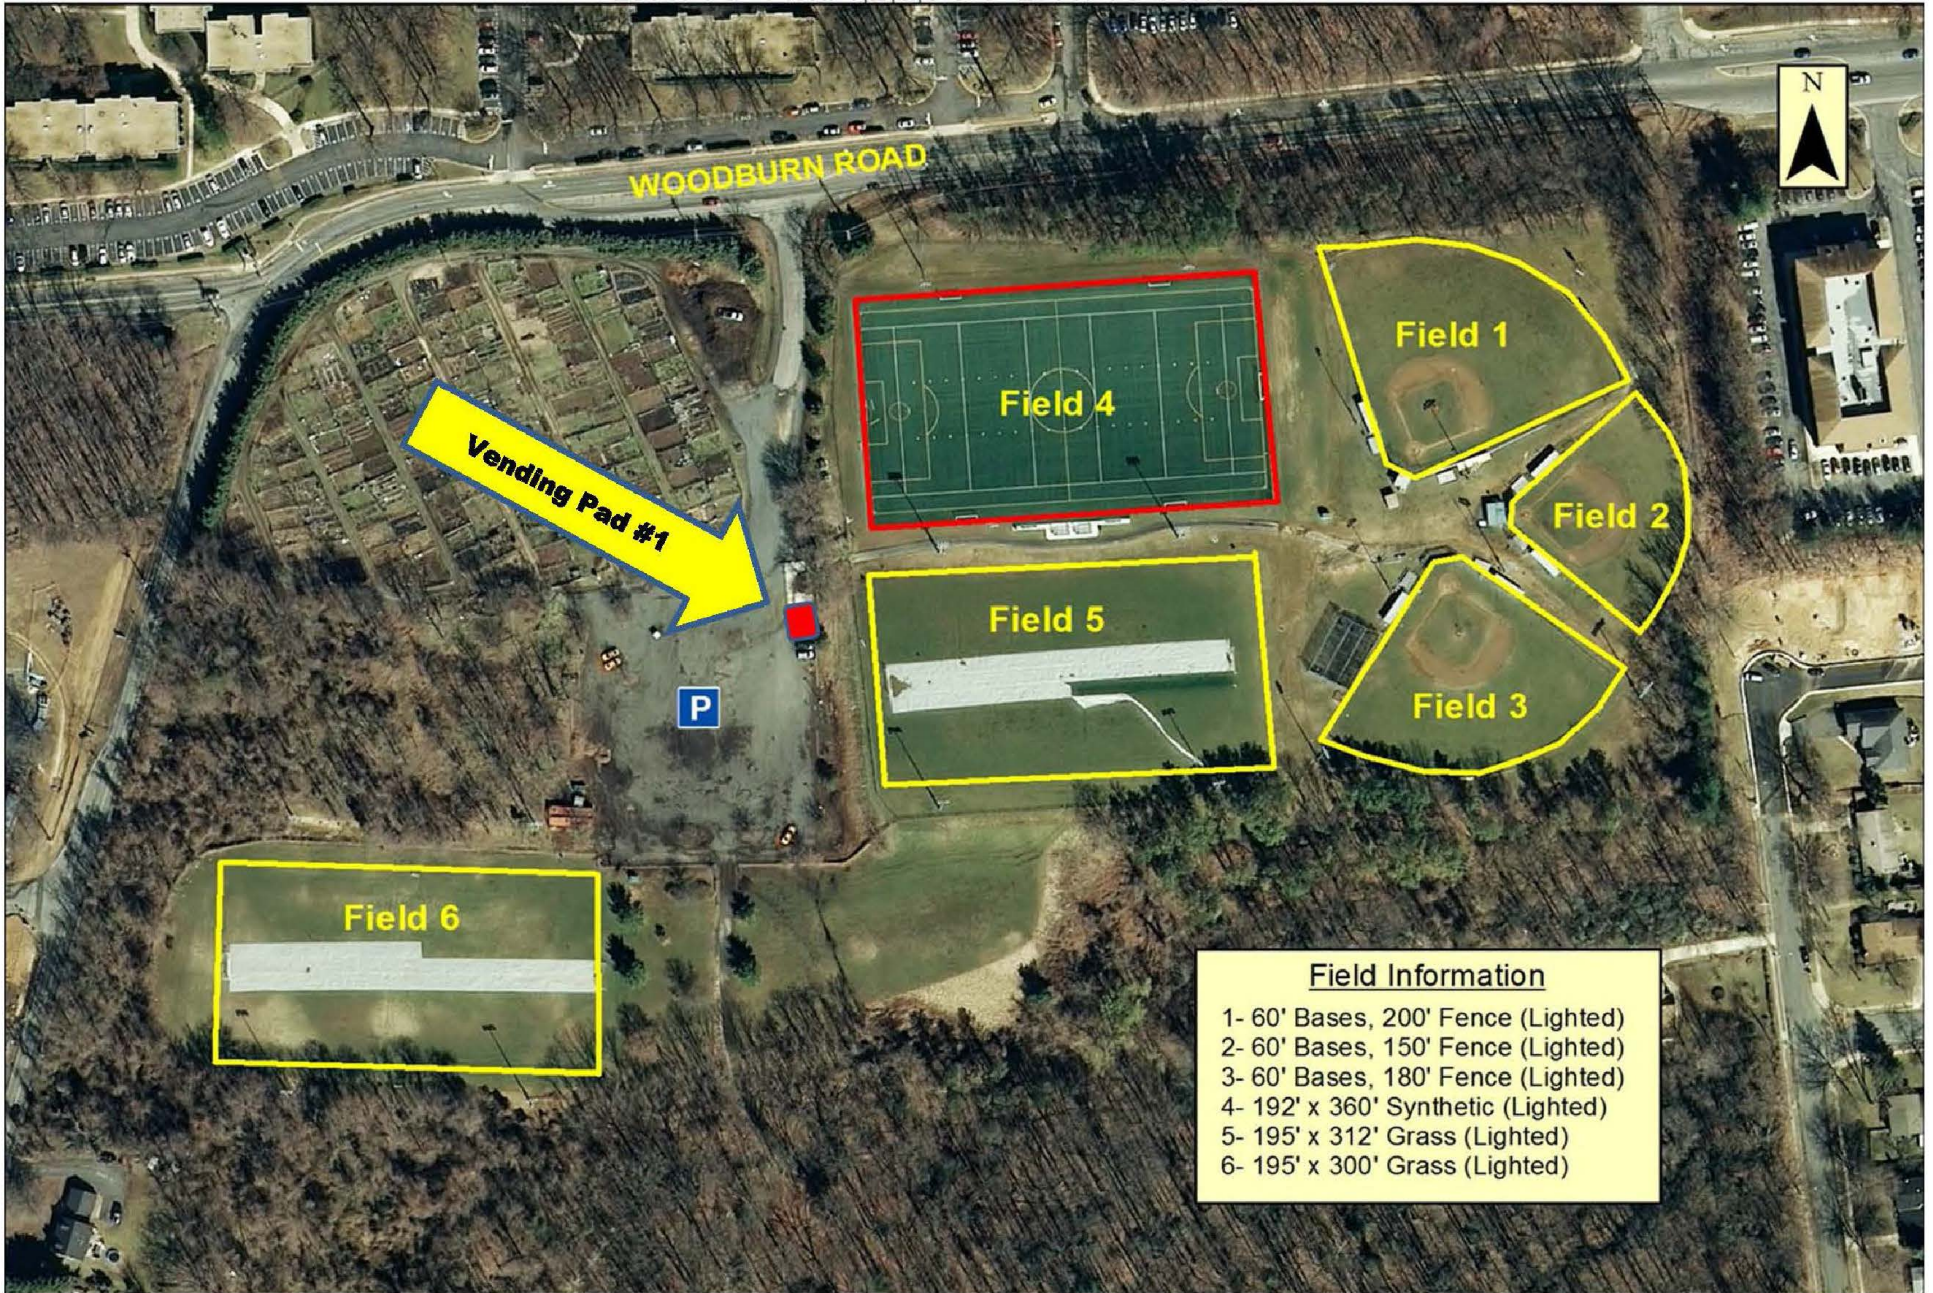

# PINE RIDGE PARK

3401 Woodburn Road, Annandale - Maintenance Area 2 - Mason District  
Level 1's - Field 1, 2, 3, 5 & 6 Level 4's - Field 4

## Field Information

- 1- 60' Bases, 200' Fence (Lighted)
- 2- 60' Bases, 150' Fence (Lighted)
- 3- 60' Bases, 180' Fence (Lighted)
- 4- 192' x 360' Synthetic (Lighted)
- 5- 195' x 312' Grass (Lighted)
- 6- 195' x 300' Grass (Lighted)