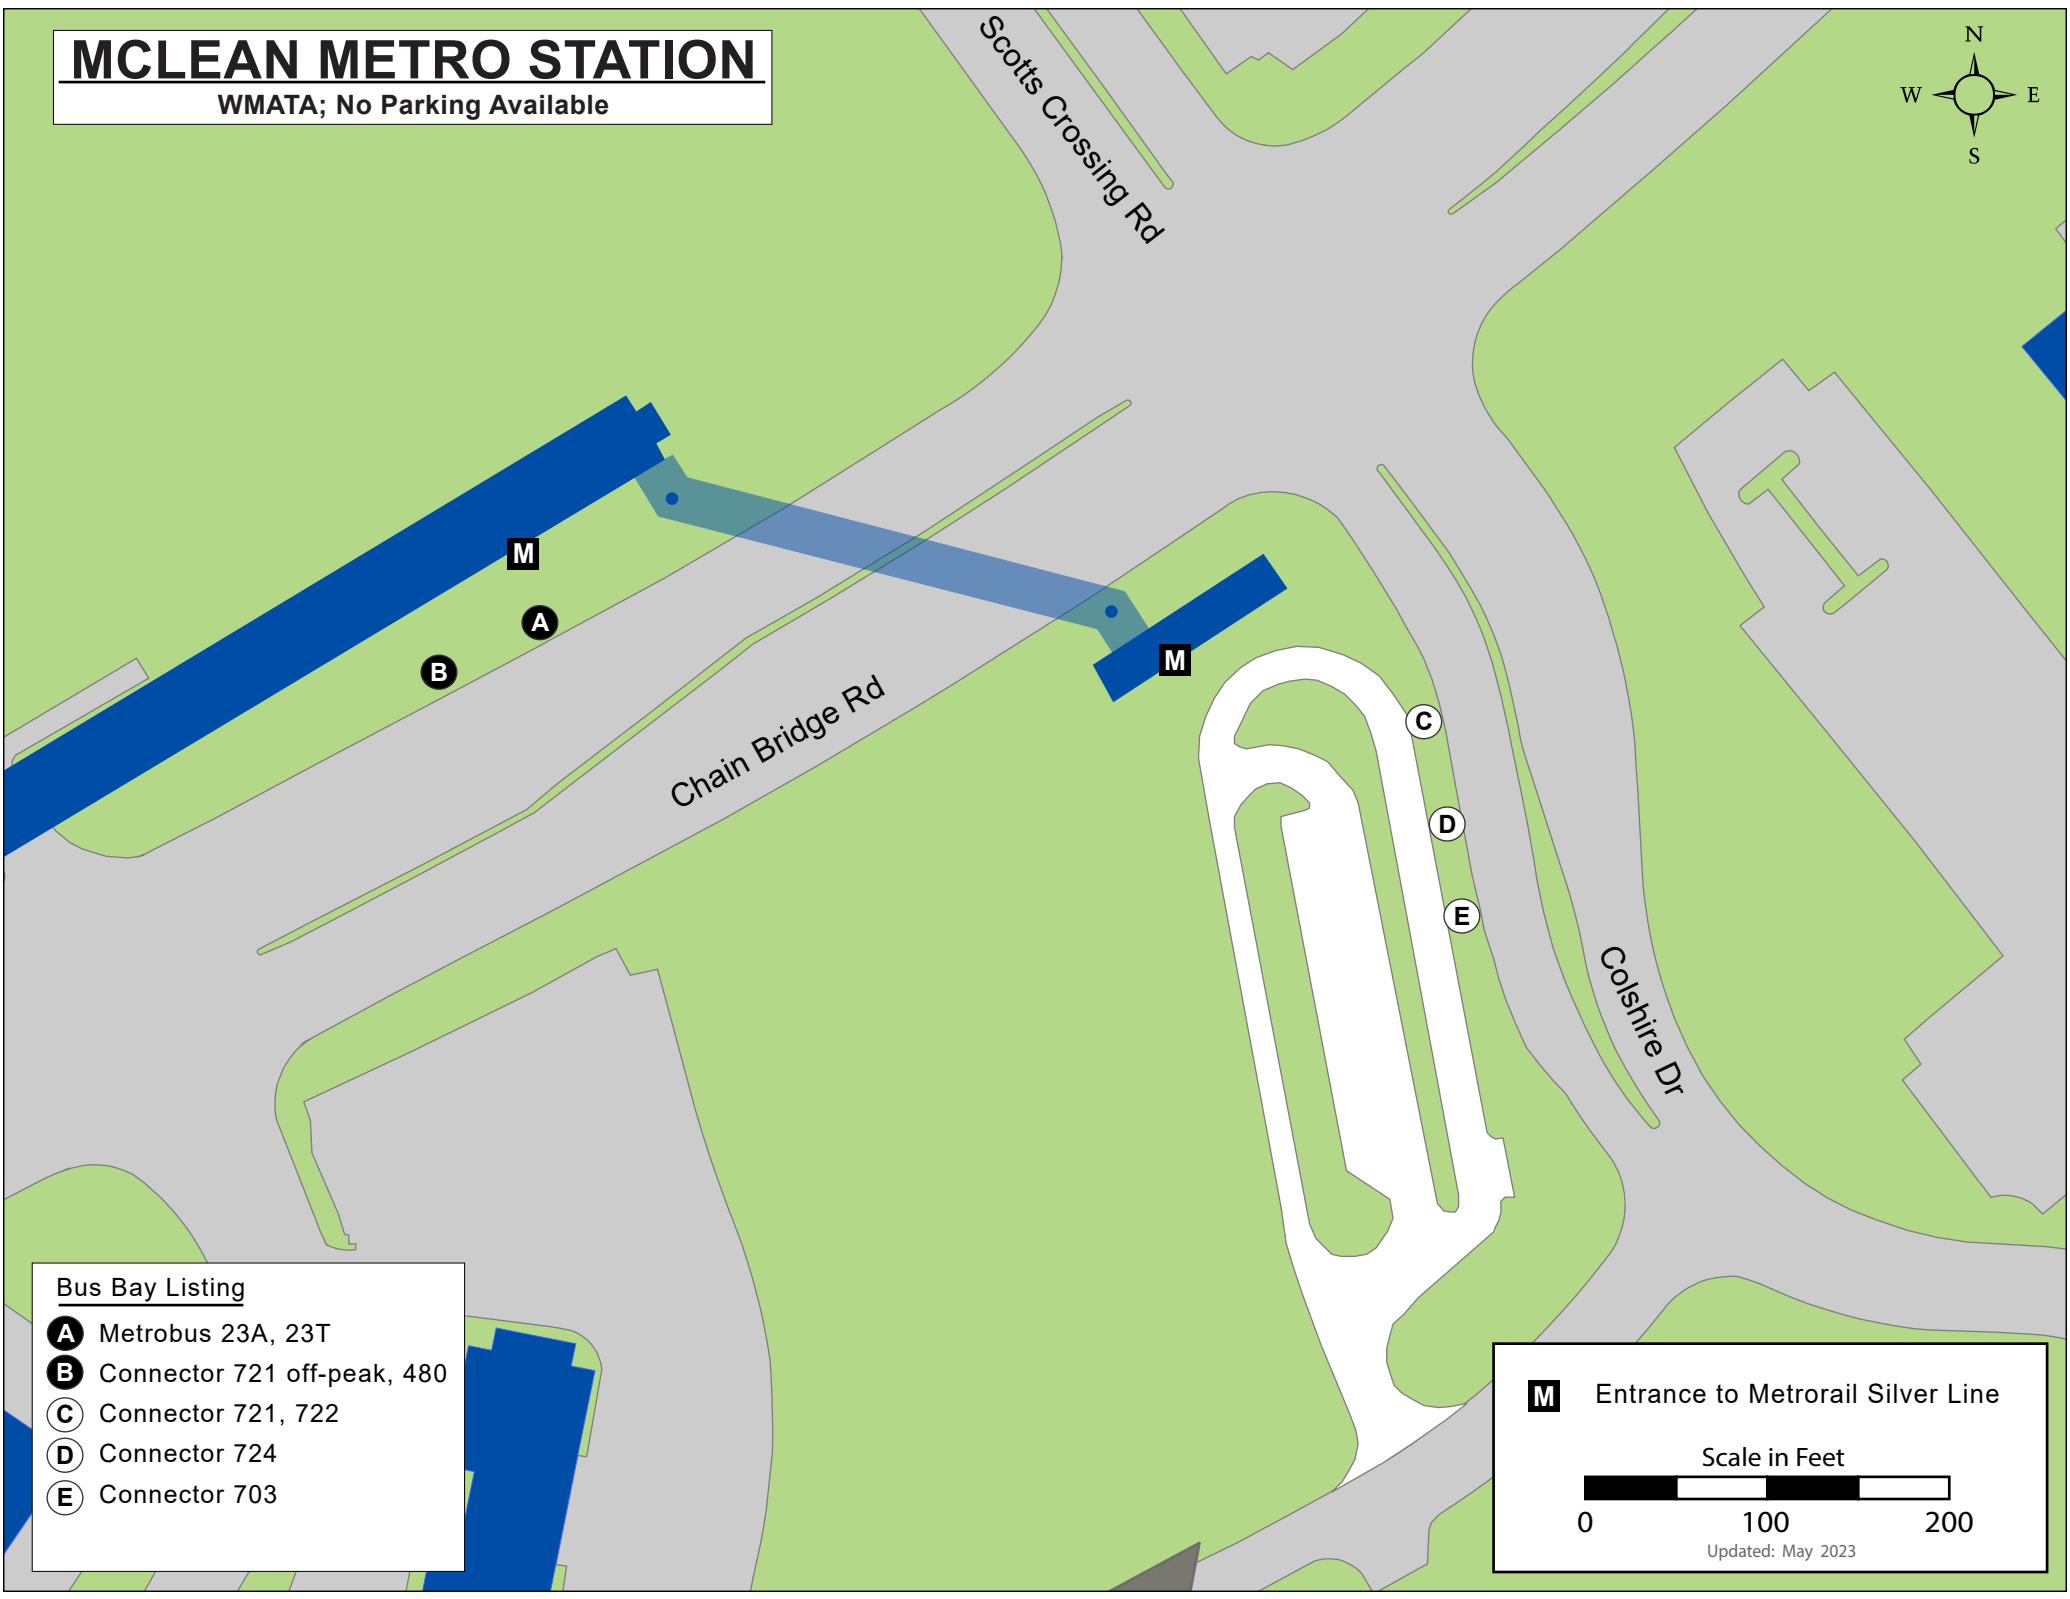

# MCLEAN METRO STATION

WMATA; No Parking Available

### Bus Bay Listing

- A** Metrobus 23A, 23T
- B** Connector 721 off-peak, 480
- C** Connector 721, 722
- D** Connector 724
- E** Connector 703

**M** Entrance to Metrorail Silver Line

Scale in Feet

Updated: May 2023