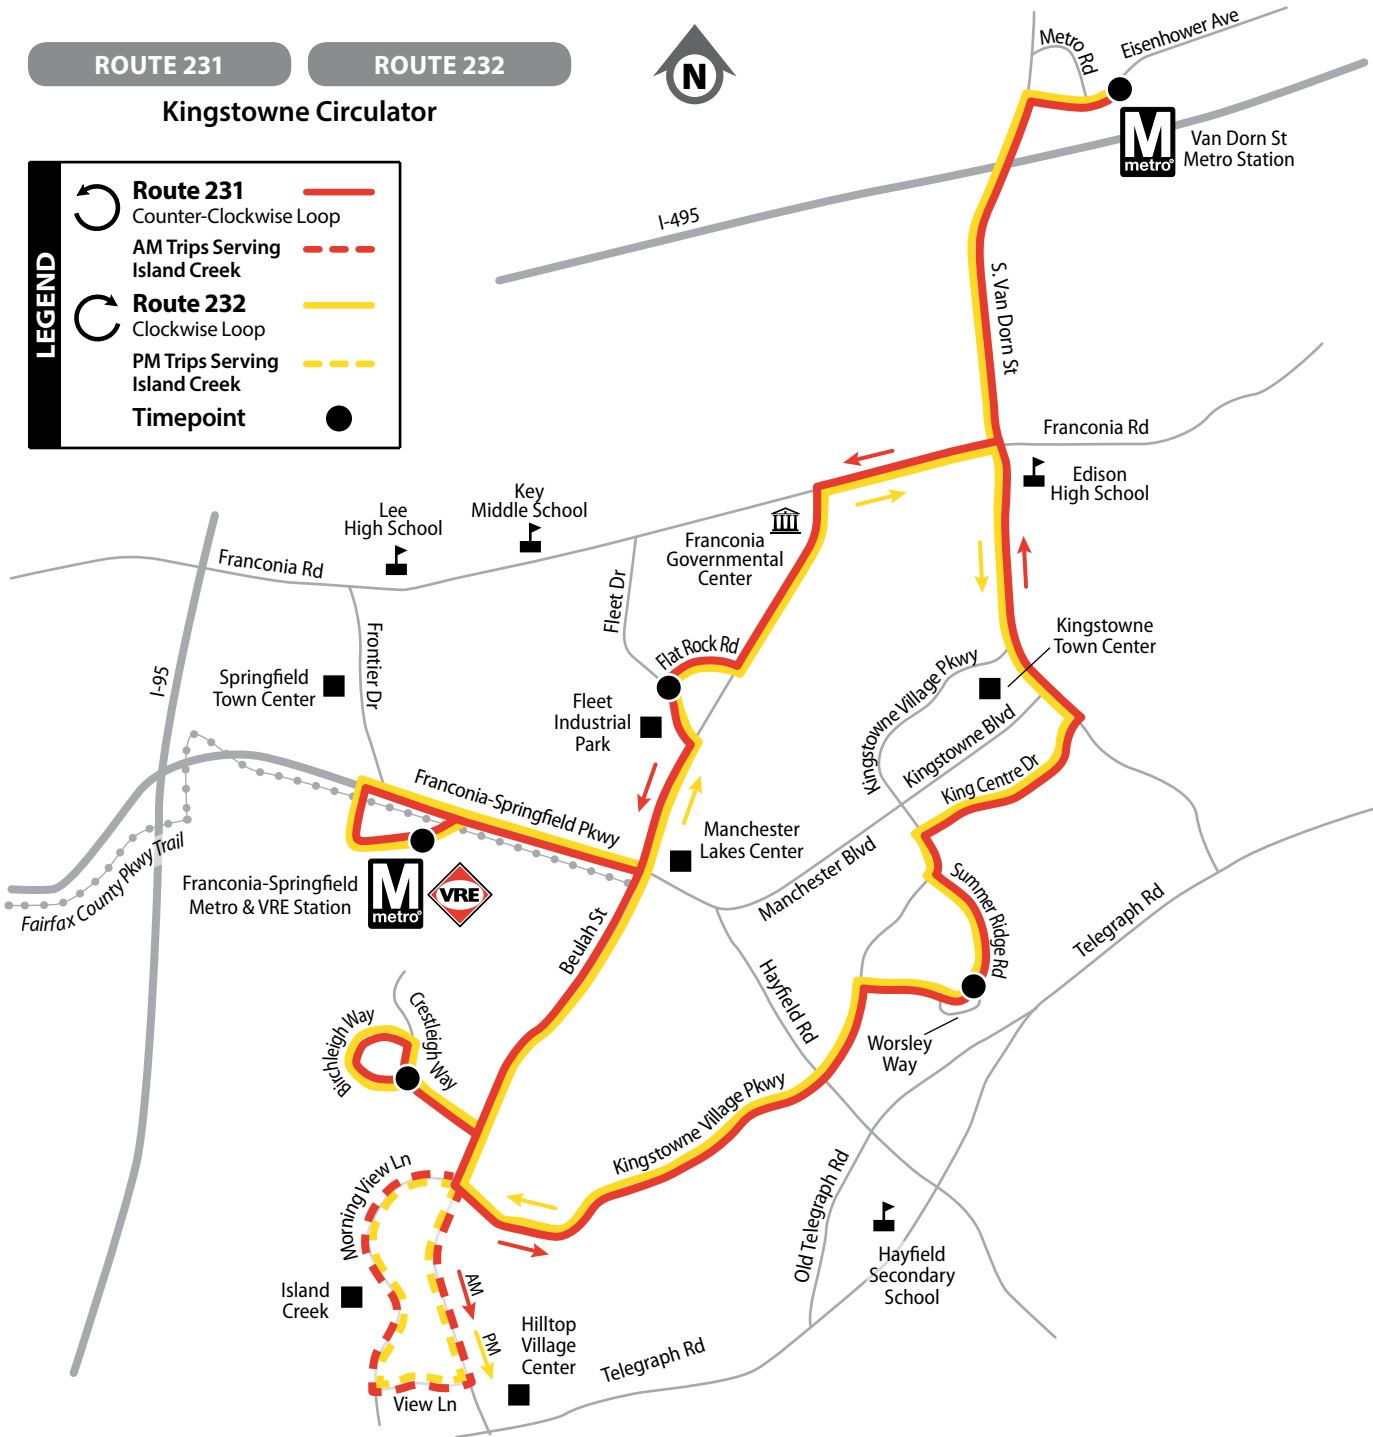

ROUTE 231

ROUTE 232

Kingstowne Circulator

**LEGEND**

- Route 231** Counter-Clockwise Loop
- AM Trips Serving Island Creek**
- Route 232** Clockwise Loop
- PM Trips Serving Island Creek**
- Timepoint**

## Kingstowne Circulator

Franconia-Springfield Metro Station •  
Beulah St • Kingstowne • Edison High School •  
Van Dorn Street Metro Station

Weekday Service Only

For fares and important information about the bus system, see the brochure:

**SERVICE NOTES**

♦ AM trips that serve Island Creek. See Route 335 schedule for trips after 6:45 AM.

**232 Weekday – AM Service ☀**

|      |      |      |      |      |      |
|------|------|------|------|------|------|
| —    | —    | —    | 4:39 | 4:47 | 4:55 |
| —    | —    | —    | 5:09 | 5:17 | 5:25 |
| 5:13 | 5:19 | 5:29 | 5:40 | 5:48 | 5:56 |
| 5:43 | 5:49 | 6:00 | 6:11 | 6:19 | 6:28 |
| 6:13 | 6:19 | 6:30 | 6:42 | 6:50 | 7:00 |
| 6:41 | 6:48 | 7:00 | 7:12 | 7:20 | 7:30 |
| 7:11 | 7:18 | 7:30 | 7:42 | 7:50 | 8:00 |
| 7:43 | 7:50 | 8:05 | 8:18 | 8:26 | 8:36 |
| 8:13 | 8:20 | 8:35 | 8:48 | 8:57 | 9:07 |
| 8:43 | 8:50 | 9:05 | 9:18 | 9:26 | 9:34 |
| 9:13 | 9:19 | 9:31 | 9:43 | 9:51 | 9:59 |

**SERVICE NOTES**

♦ PM trips that serve Island Creek. See Route 335 schedule for trips before 6:00 PM.