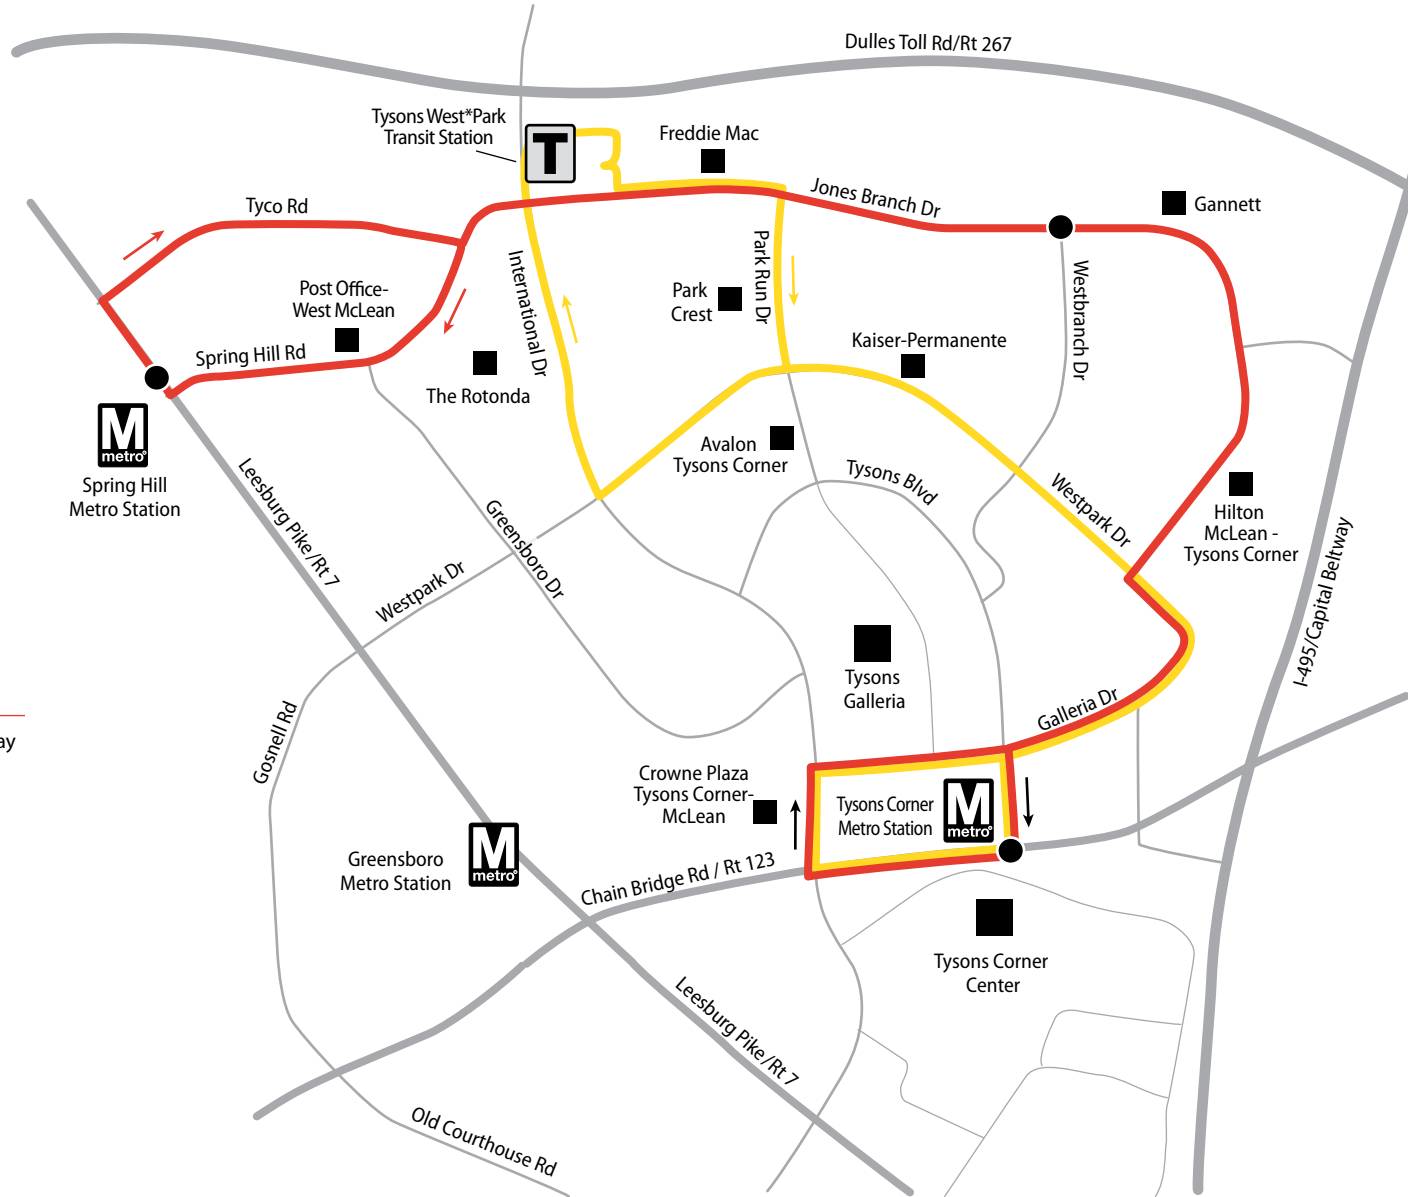

ROUTE 424

Jones Branch Drive

LEGEND

- Route 424
- Route 423
- Timepoint

Service Note

See the Route 423 timetable for Sunday service in the Central Tysons area.

424

Effective June 18, 2016

Jones Branch Drive

Tysons Circulator

Spring Hill Metro Station • Tyco Rd •
Jones Branch Dr • Tysons Corner Metro Station •
Spring Hill Rd

Weekday & Saturday Service Only

FAIRFAX
CONNECTOR

For fares and important information
about the bus system, see the brochure:
Fares, Policies & General Information

 **Tysons Corner Metro Station (North side)**
Jones Branch Dr & Westbranch Dr
 **Spring Hill Metro Station**

Weekday – PM Westbound Service 🌙

12:03	12:07	12:16
12:15	12:19	12:28
12:26	12:30	12:39
12:39	12:43	12:52
12:51	12:55	1:04
1:02	1:06	1:15
1:15	1:19	1:28
1:27	1:31	1:40
1:38	1:42	1:51
1:51	1:55	2:04
2:03	2:07	2:16
2:14	2:18	2:29
2:27	2:31	2:42
2:40	2:44	2:55
2:52	2:56	3:07
3:05	3:09	3:20
3:18	3:22	3:33
3:30	3:34	3:45
3:43	3:47	3:58
3:56	4:00	4:11
4:08	4:12	4:23
4:21	4:25	4:36
4:34	4:38	4:49
4:46	4:50	5:01
4:59	5:03	5:14
5:12	5:16	5:27
5:24	5:28	5:39
5:37	5:41	5:52
5:50	5:54	6:05
6:02	6:06	6:17
6:15	6:19	6:30
6:28	6:32	6:43
6:40	6:44	6:55
6:53	6:57	7:08
7:10	7:14	7:20
7:26	7:30	7:39
7:43	7:47	7:56
8:02	8:06	8:15
8:19	8:23	8:32
8:38	8:42	8:51
8:55	8:59	9:08
9:14	9:18	9:27
9:31	9:35	9:44
9:50	9:54	10:00
10:05	10:09	10:15

Saturday – PM Eastbound Service 🌙

12:25	12:31	12:40
1:10	1:16	1:25
1:45	1:51	2:00
2:20	2:26	2:35
2:55	3:01	3:10
3:30	3:36	3:45
4:05	4:11	4:20
4:50	4:56	5:05
5:25	5:31	5:40
6:00	6:06	6:15
6:35	6:41	6:50
7:20	7:26	7:35