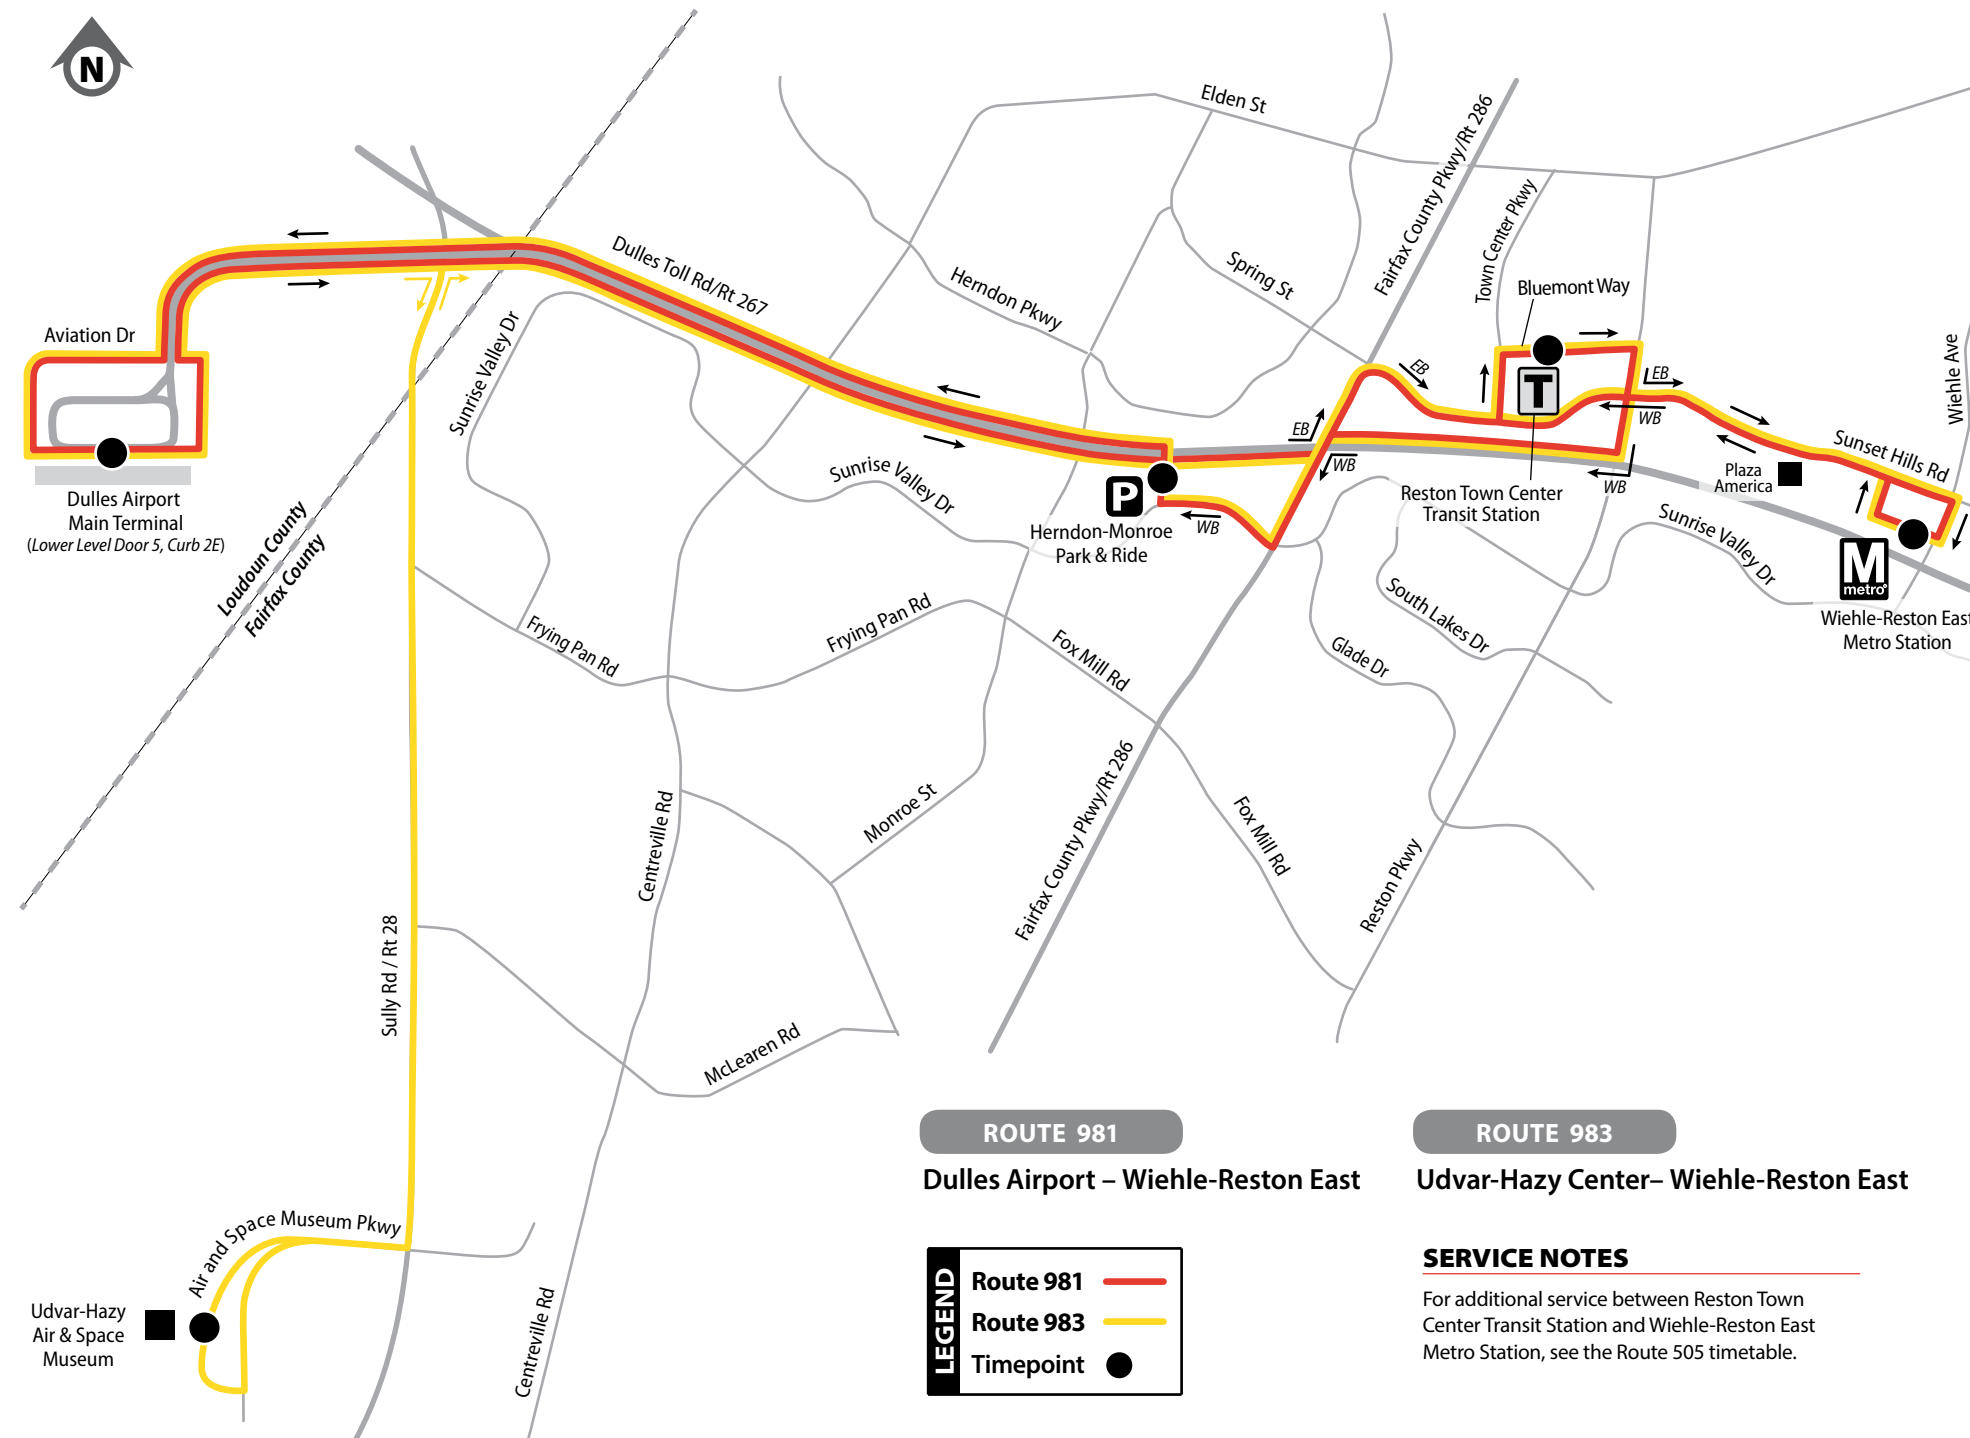

- Use exact fare; drivers do not carry change.
- Smoking, eating, drinking, and littering are strictly prohibited.

- Strollers must be folded.
- Use earphones with audio and video devices.

- Service animals are permitted on the bus. Other small animals are permitted only if transported in a closed pet carrier.