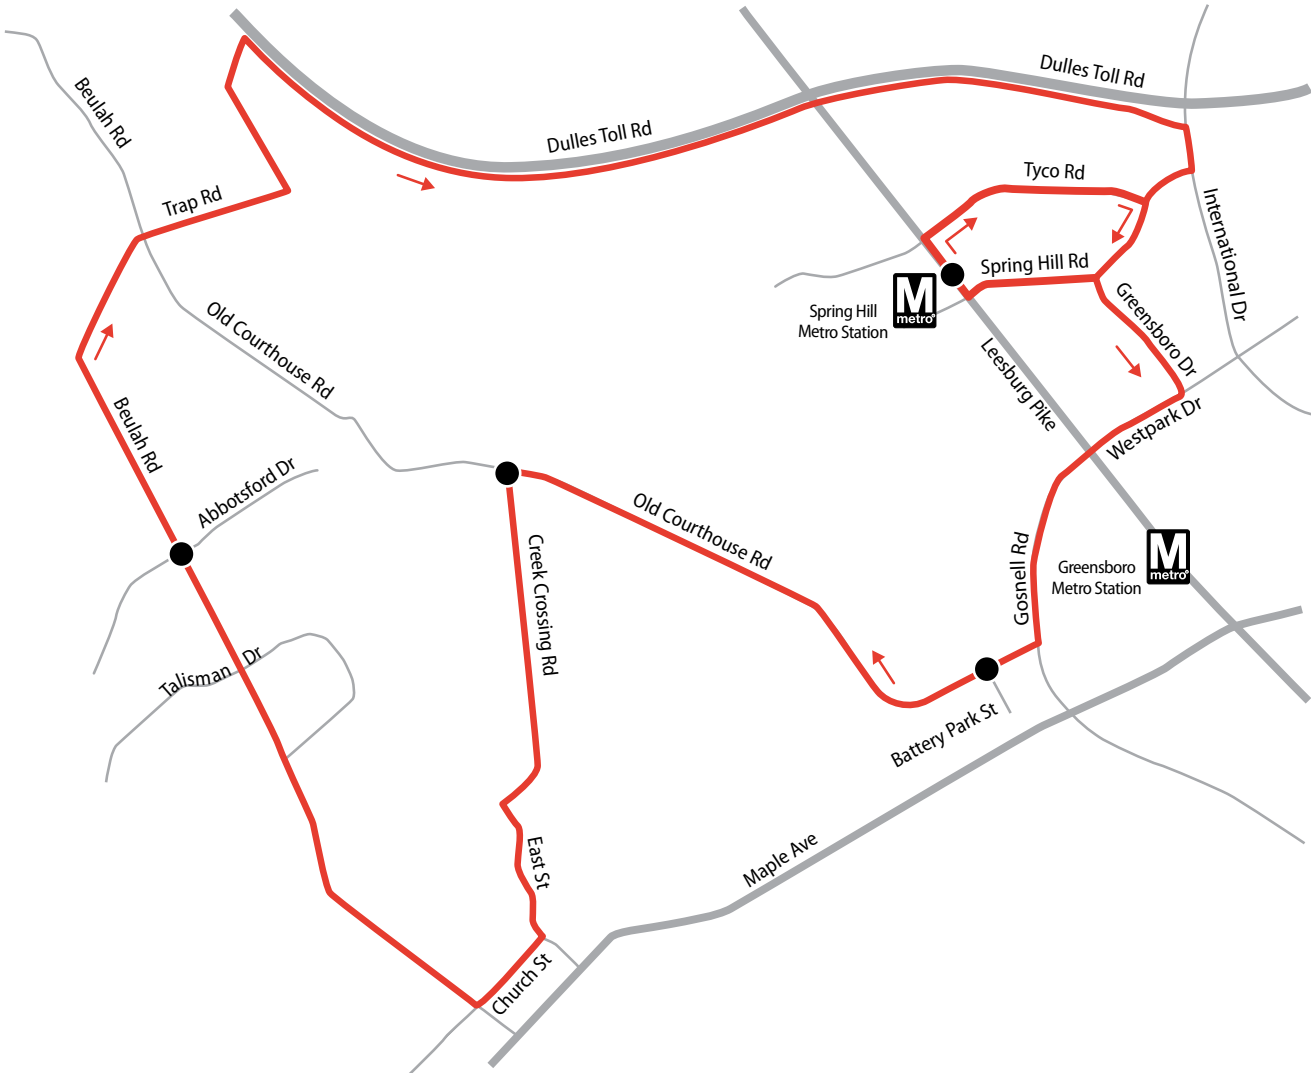

## Old Courthouse – Beulah

Spring Hill Metro Station • Old Courthouse Rd •  
Creek Crossing Rd • Beulah Rd

**ROUTE 432**

**Old Courthouse – Beulah**

**LEGEND**

Route 432 

Timepoint 

- Use exact fare; drivers do not carry change.
- Smoking, eating, drinking, and littering are strictly prohibited.
- Strollers must be folded.
- Use earphones with audio and video devices.
- Service animals are permitted on the bus. Other small animals are permitted only if transported in a closed pet carrier.