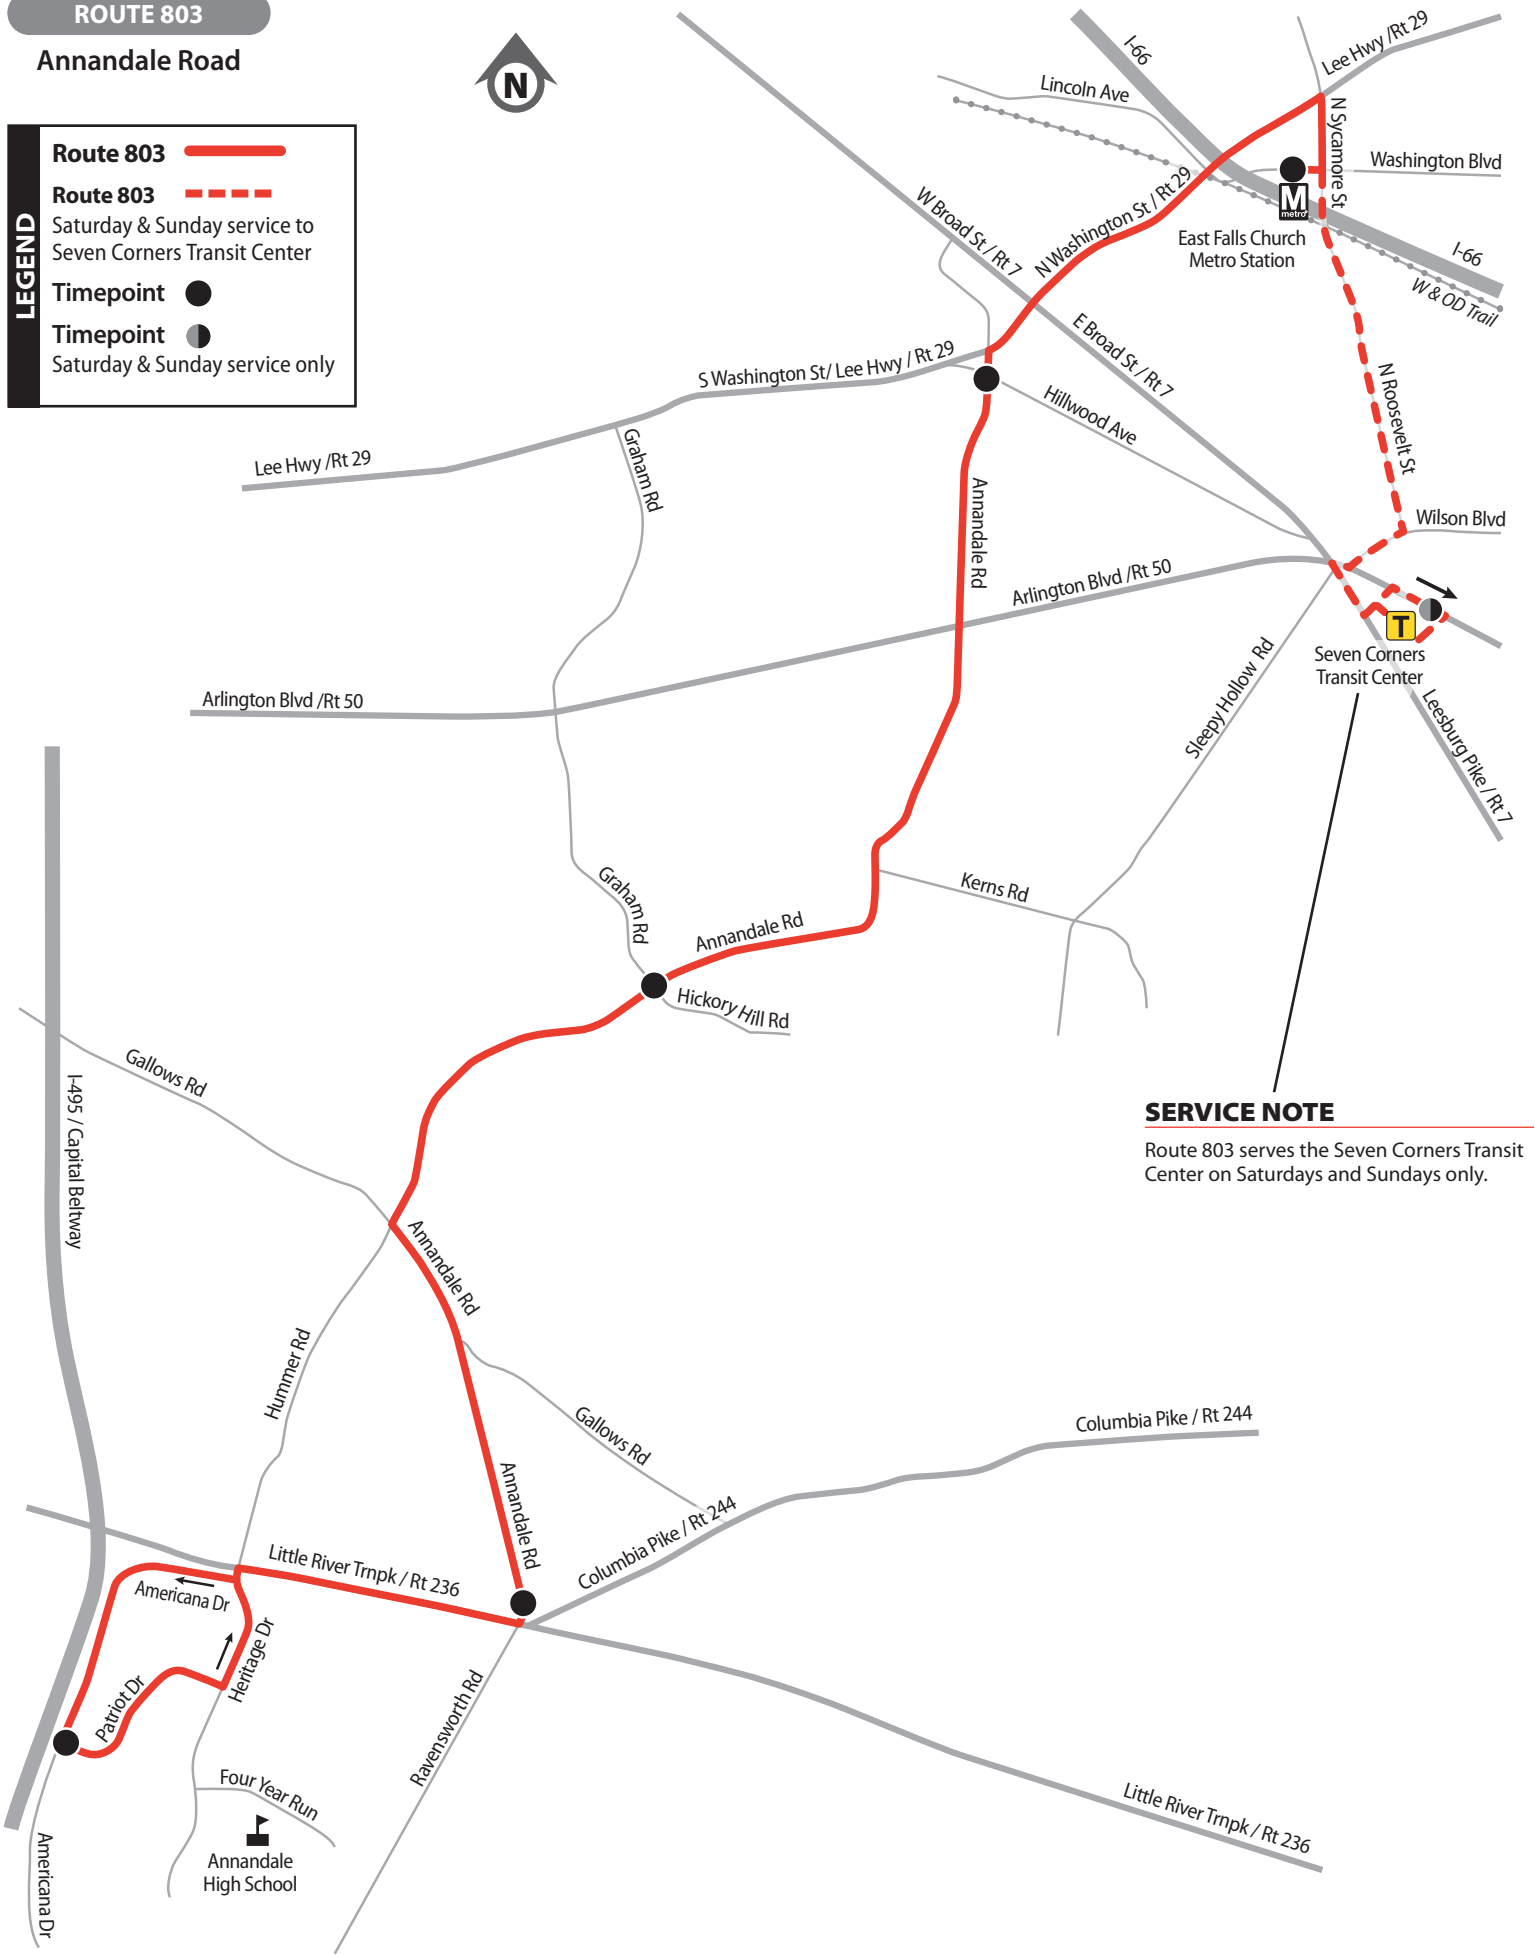

803

Effective July 10, 2021

Annandale Road

East Falls Church Metro Station •
Seven Corners Transit Center (*Sat. & Sun. Service Only*) •
N. Washington St • Annandale Rd • Little River Trnprk •
Americana Dr • Patriot Dr

ROUTE 803

Annandale Road

LEGEND

- Route 803** ——— (solid red line)
- Route 803** - - - - (dashed red line)
- Saturday & Sunday service to Seven Corners Transit Center
- Timepoint** ● (black circle)
- Timepoint** ● (grey circle)
- Saturday & Sunday service only

T
Seven Corners
Transit Center

Saturday – AM Westbound Service ☀️

6:57	7:05	7:12	7:19	7:27	7:33
7:42	7:50	7:57	8:04	8:12	8:18
8:27	8:35	8:42	8:49	8:57	9:03
9:12	9:20	9:27	9:34	9:42	9:48
9:57	10:05	10:12	10:19	10:27	10:33
10:42	10:50	10:58	11:05	11:13	11:20
11:27	11:35	11:43	11:50	11:58	12:05 PM