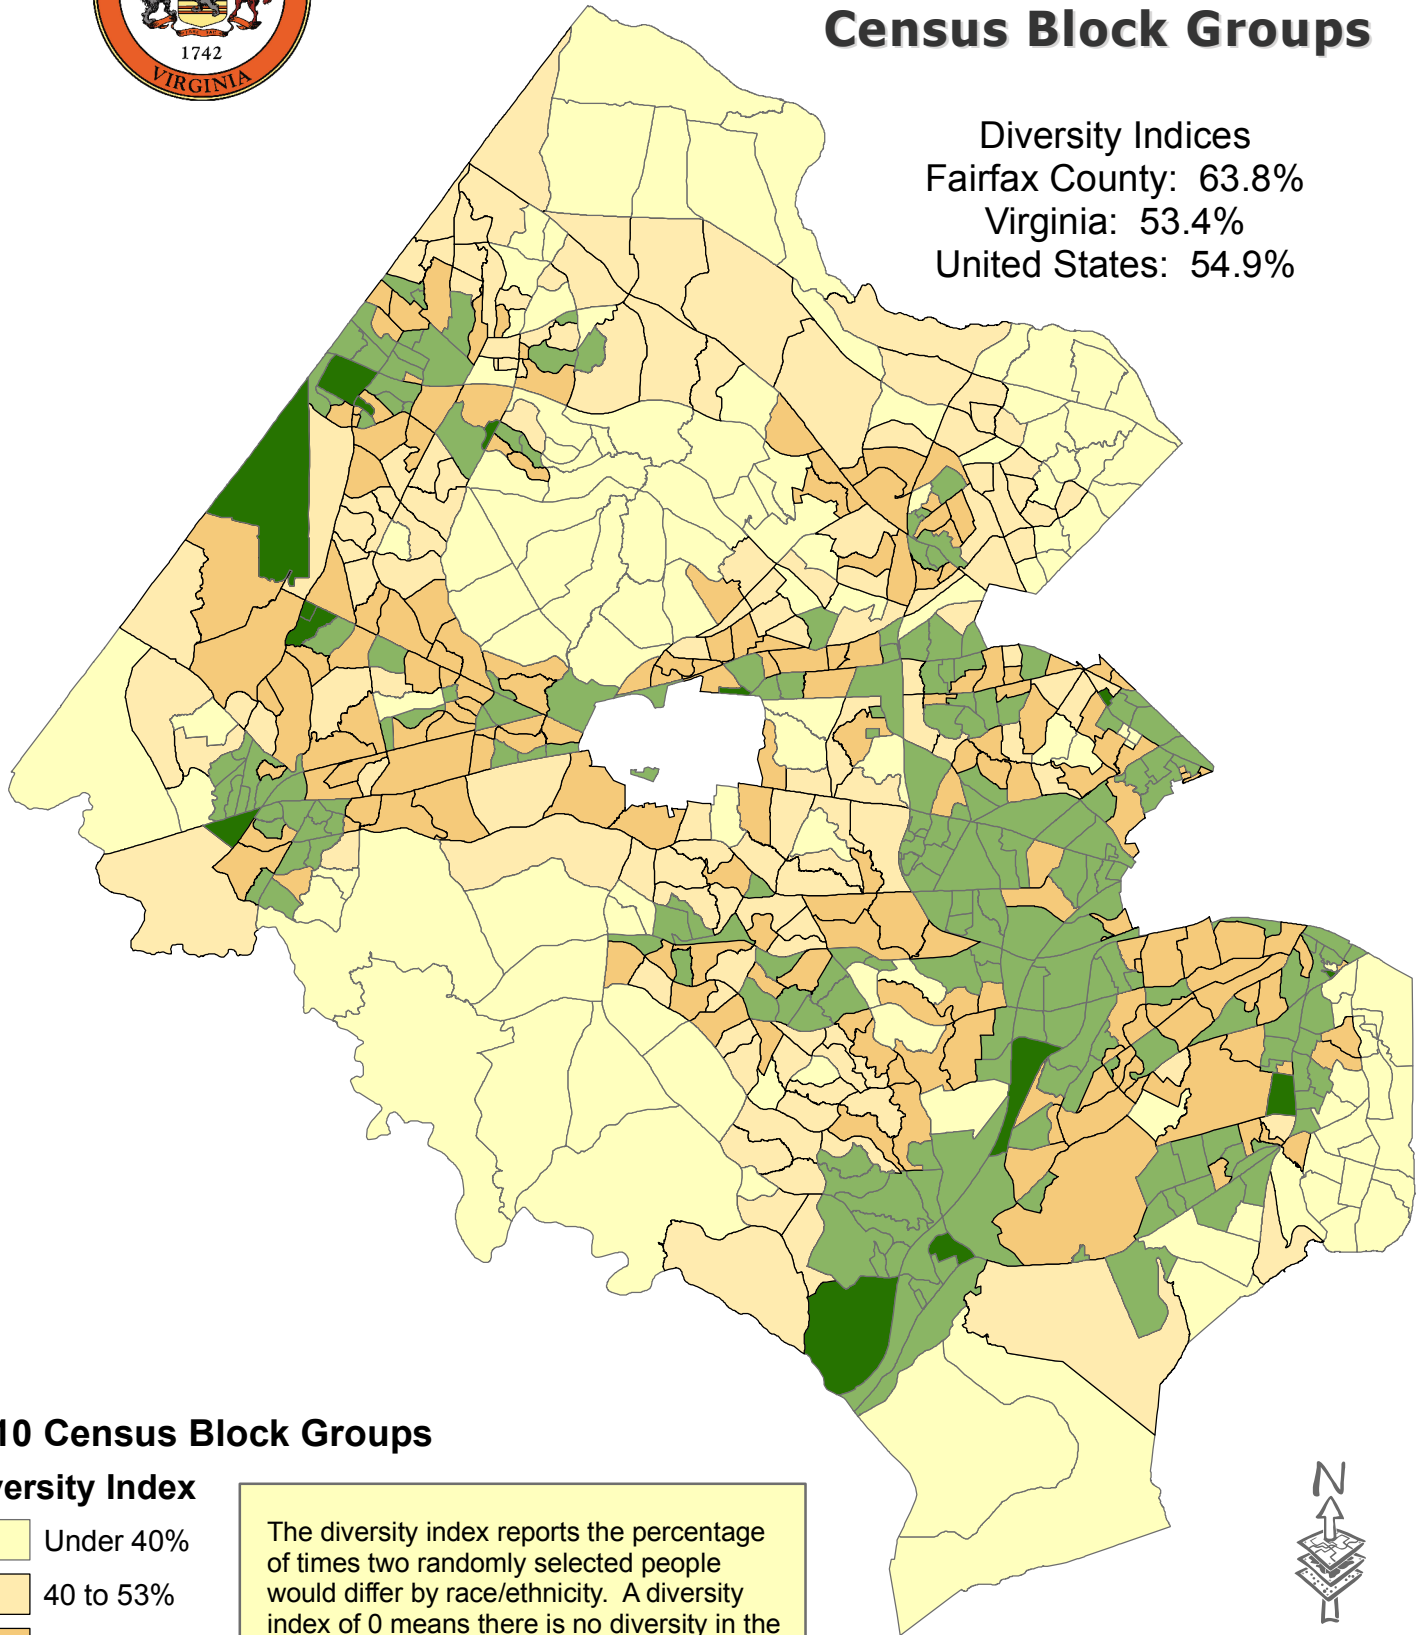

2010 Fairfax County Diversity Index by Census Block Groups

Diversity Indices
Fairfax County: 63.8%
Virginia: 53.4%
United States: 54.9%

2010 Census Block Groups

Diversity Index

-  Under 40%
-  40 to 53%
-  53.1 to 64%
-  64.1 to 75%
-  Over 75%

The diversity index reports the percentage of times two randomly selected people would differ by race/ethnicity. A diversity index of 0 means there is no diversity in the area. The higher the diversity index, the more diverse the area.