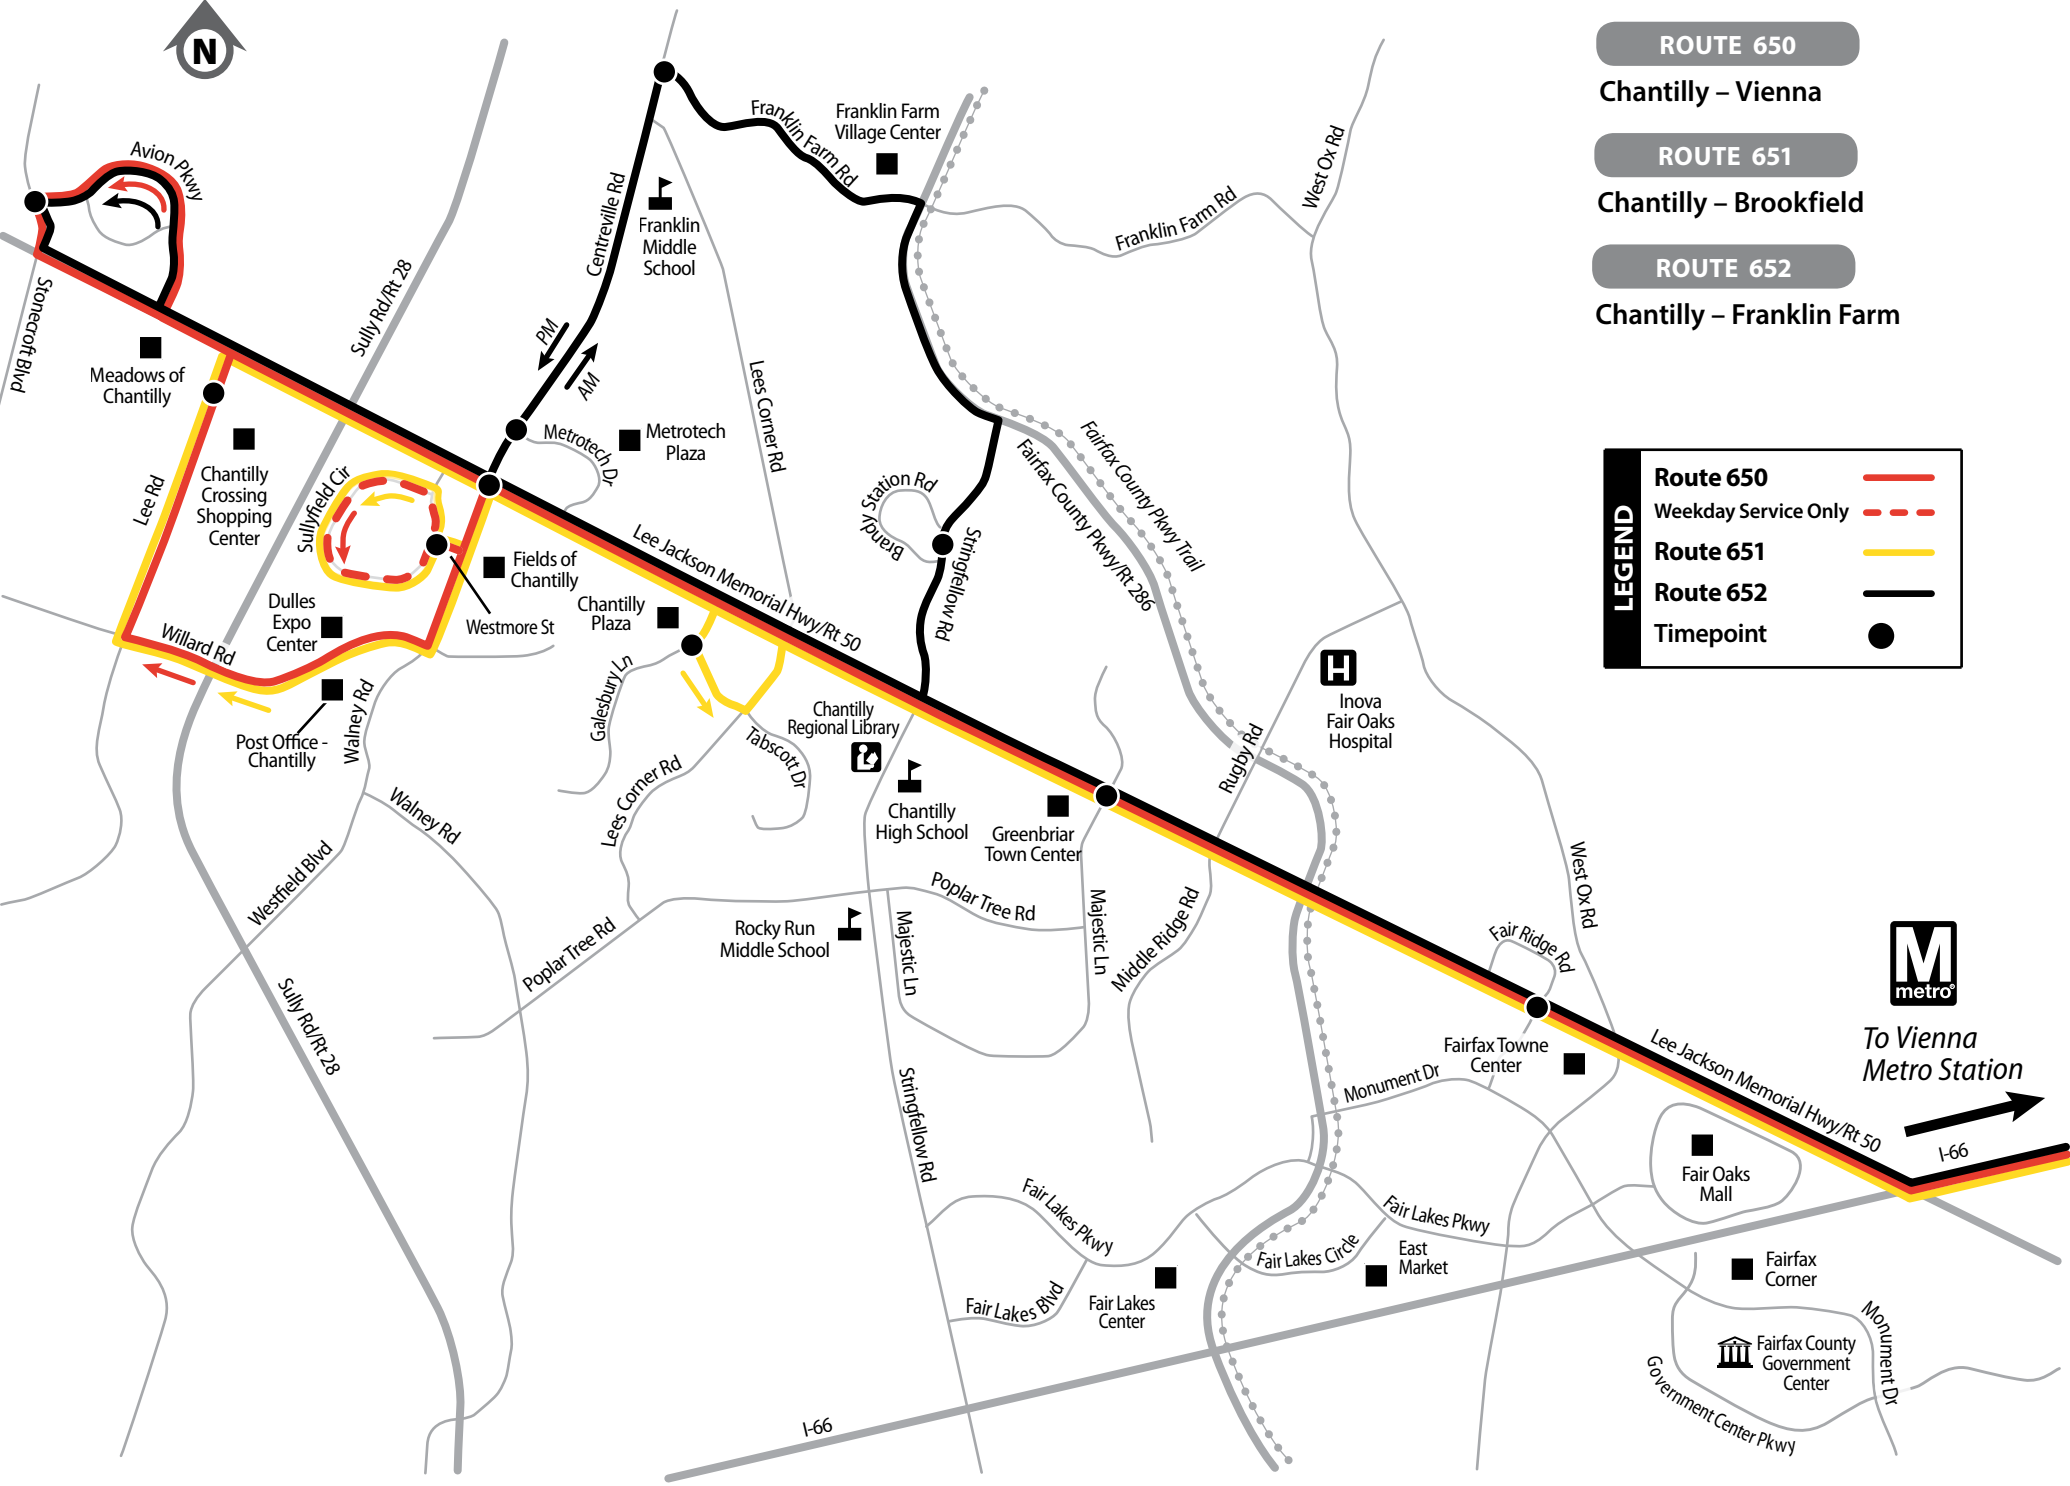

ROUTE 650

Chantilly – Vienna

ROUTE 651

Chantilly – Brookfield

ROUTE 652

Chantilly – Franklin Farm

LEGEND

- Route 650**
- Weekday Service Only
- Route 651**
- Route 652**
- Timepoint**

To Vienna
Metro Station

I-66

ROUTE	Avion Pkwy & Stonecroft Blvd	Lee Jackson Hwy & Centreville Rd	Centreville Rd & Metrotech Dr	Franklin Farm Rd & Centreville Rd	Stringfellow Rd & Brandy Station Rd	Lee Rd & Lee Jackson Hwy	Galesbury Ln & Tabscott Dr	Lee Jackson Hwy & Majestic Ln	Lee Jackson Hwy & Fair Ridge Dr	Vienna Metro Station (South side)
-------	------------------------------	----------------------------------	-------------------------------	-----------------------------------	-------------------------------------	--------------------------	----------------------------	-------------------------------	---------------------------------	-----------------------------------

ROUTE	Vienna Metro Station (South side)	Lee Jackson Hwy & Fair Ridge Dr	Lee Jackson Hwy & Majestic Ln	Galesbury Ln & Tabscott Dr	Sullyfield Cir & Westmore St	Lee Rd & Lee Jackson Hwy	Stringfellow Rd & Brandy Station Rd	Franklin Farm Rd & Centreville Rd	Lee Jackson Hwy & Centreville Rd	Avion Pkwy & Stonecroft Blvd
-------	-----------------------------------	---------------------------------	-------------------------------	----------------------------	------------------------------	--------------------------	-------------------------------------	-----------------------------------	----------------------------------	------------------------------