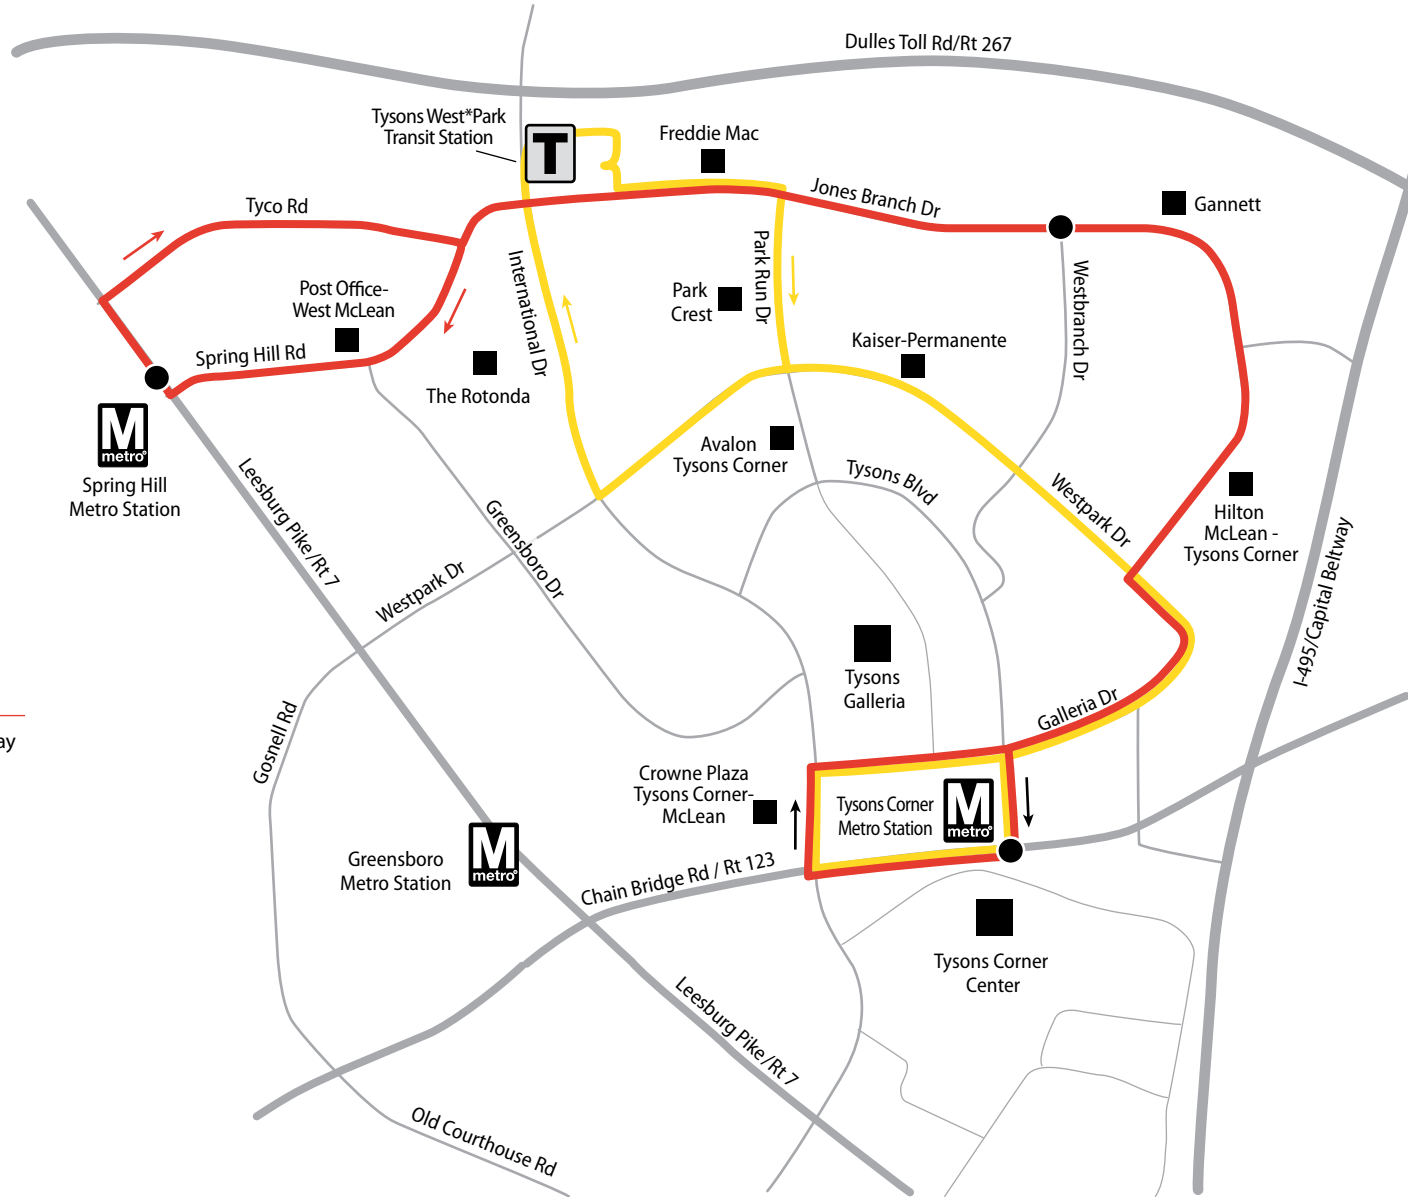

ROUTE 424

Jones Branch Drive

LEGEND

- Route 424
- Route 423
- Timepoint

Service Note

See the Route 423 timetable for Sunday service in the Central Tysons area.

424

Effective June 18, 2016

Jones Branch Drive

Tysons Circulator

Spring Hill Metro Station • Tyco Rd •
Jones Branch Dr • Tysons Corner Metro Station •
Spring Hill Rd

Weekday & Saturday Service Only

FAIRFAX
CONNECTOR

For fares and important information
about the bus system, see the brochure:
Fares, Policies & General Information

 **Tysons Corner Metro Station (North side)**
Jones Branch Dr & Westbranch Dr
 **Spring Hill Metro Station**

Weekday – PM Westbound Service 🌙

12:03	12:07	12:16
12:15	12:19	12:28
12:26	12:30	12:39
12:39	12:43	12:52
12:51	12:55	1:04
1:02	1:06	1:15
1:15	1:19	1:28
1:27	1:31	1:40
1:38	1:42	1:51
1:51	1:55	2:04
2:03	2:07	2:16
2:14	2:18	2:29
2:27	2:31	2:42
2:40	2:44	2:55
2:52	2:56	3:07
3:05	3:09	3:20
3:18	3:22	3:33
3:30	3:34	3:45
3:43	3:47	3:58
3:56	4:00	4:11
4:08	4:12	4:23
4:21	4:25	4:36
4:34	4:38	4:49
4:46	4:50	5:01
4:59	5:03	5:14
5:12	5:16	5:27
5:24	5:28	5:39
5:37	5:41	5:52
5:50	5:54	6:05
6:02	6:06	6:17
6:15	6:19	6:30
6:28	6:32	6:43
6:40	6:44	6:55
6:53	6:57	7:08
7:10	7:14	7:20
7:26	7:30	7:39
7:43	7:47	7:56
8:02	8:06	8:15
8:19	8:23	8:32
8:38	8:42	8:51
8:55	8:59	9:08
9:14	9:18	9:27
9:31	9:35	9:44
9:50	9:54	10:00
10:05	10:09	10:15

Saturday – PM Eastbound Service 🌙

12:25	12:31	12:40
1:10	1:16	1:25
1:45	1:51	2:00
2:20	2:26	2:35
2:55	3:01	3:10
3:30	3:36	3:45
4:05	4:11	4:20
4:50	4:56	5:05
5:25	5:31	5:40
6:00	6:06	6:15
6:35	6:41	6:50
7:20	7:26	7:35