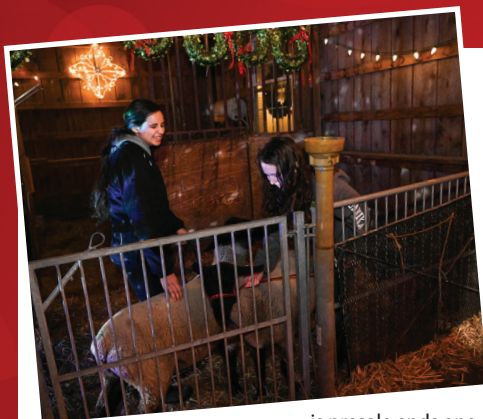

(3-Adult) At this sensory-friendly event, children with disabilities and their families can experience old-fashioned holiday fun at Colvin Run Mill in a quiet and calm environment. Families will have 15 minutes to visit Santa in the mill, and we will offer holiday crafts. Families may also visit the historic house and general store. The cost is for a whole family of up to 5 people. For times and to register, visit Parktakes online, or call the site directly.

Holiday on the Farm

Friday & Saturday,

December 1-2, 8-9 & 15-16

Fridays: 4:30-7:30 p.m.

Saturdays: 4:30-7:45 p.m.

\$15 per person

Reservations recommended

(All Ages) Come celebrate the holidays at Frying Pan Farm Park with an evening of wagon rides, indoor activities, food, animal interactions, campfires and visits with Santa. The \$15 pass

Stargazing Spectacular

(3-Adult) Enjoy activities including guided star gazing, observing the night sky through the lens of a telescope, and listening to ancient stories about the constellations around a campfire. Participate in other activities and crafts as you enjoy the beauty of the night sky. Canceled if raining or snowing.

Saturday, December 16

Holiday on the Farm	Frying Pan Farm Park
Candlelight Holiday Tour	Sully Historic Site
Winter Wonderland	Burke Lake Park
Caroling Wagon Ride & Campfire	Ellanor C. Lawrence Park

Sunday, December 17