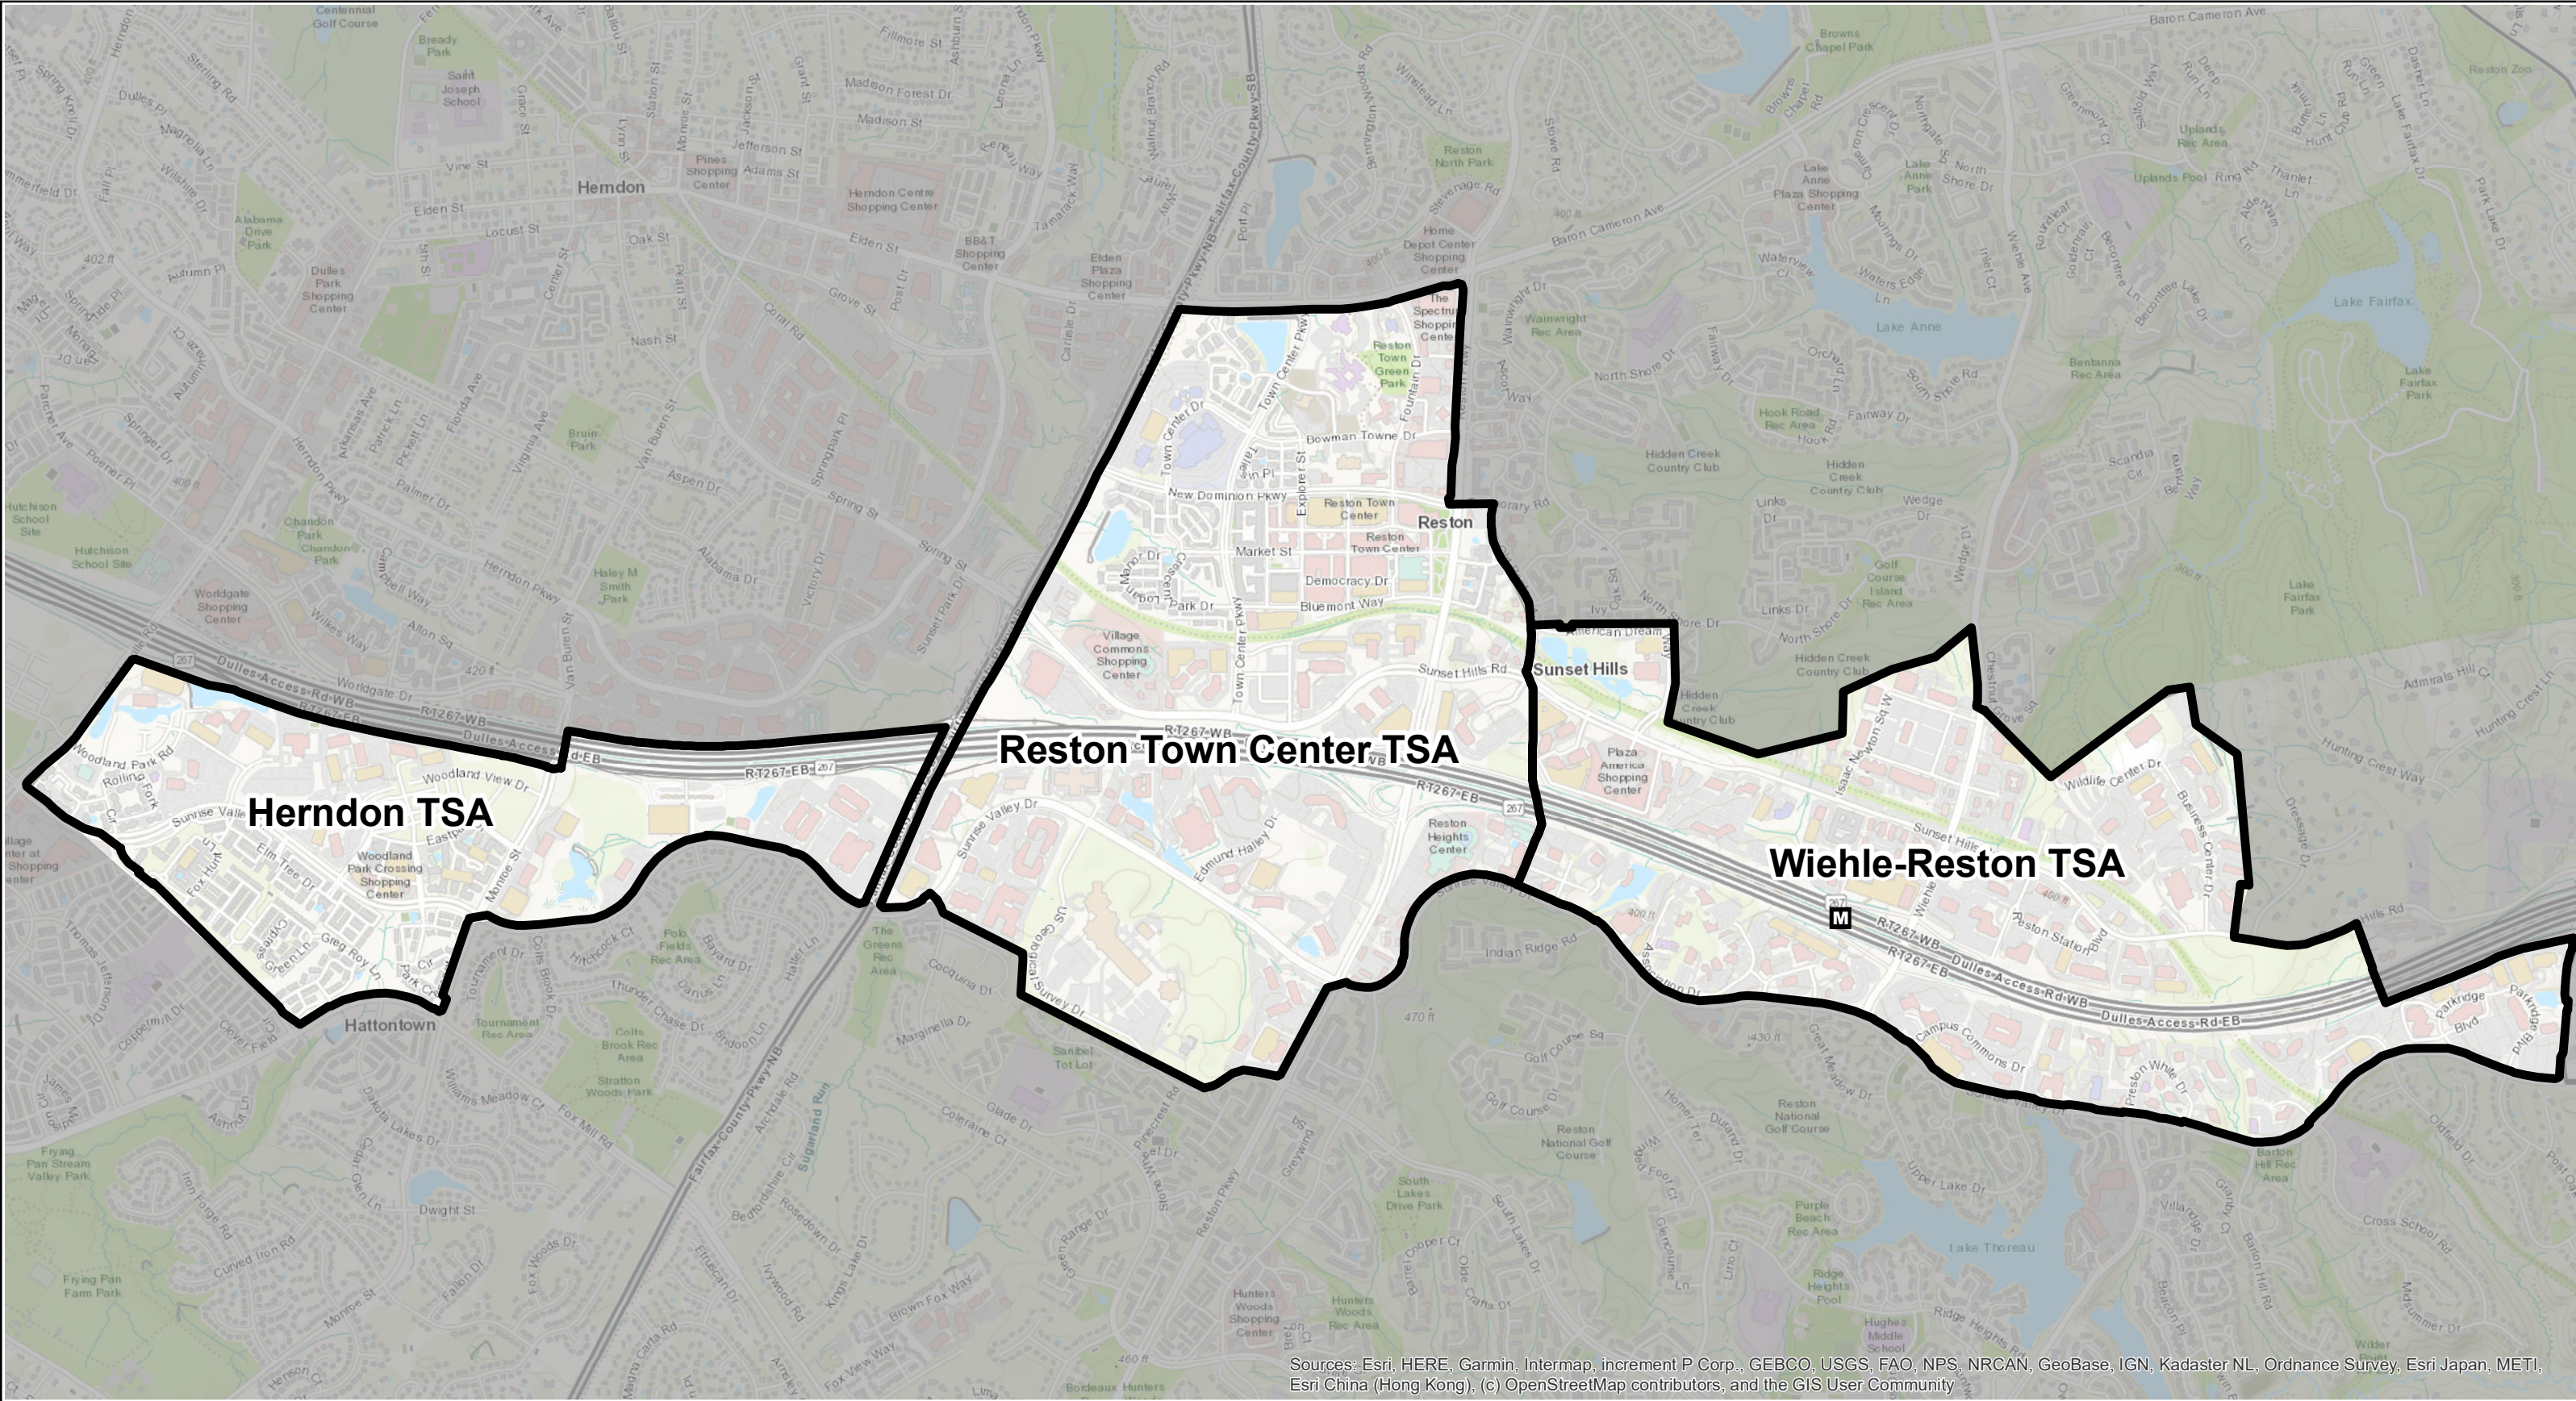

Reston Transit Station Areas

Sources: Esri, HERE, Garmin, Intermap, increment P Corp., GEBCO, USGS, FAO, NPS, NRCAN, GeoBase, IGN, Kadaster NL, Ordnance Survey, Esri Japan, METI, Esri China (Hong Kong), (c) OpenStreetMap contributors, and the GIS User Community