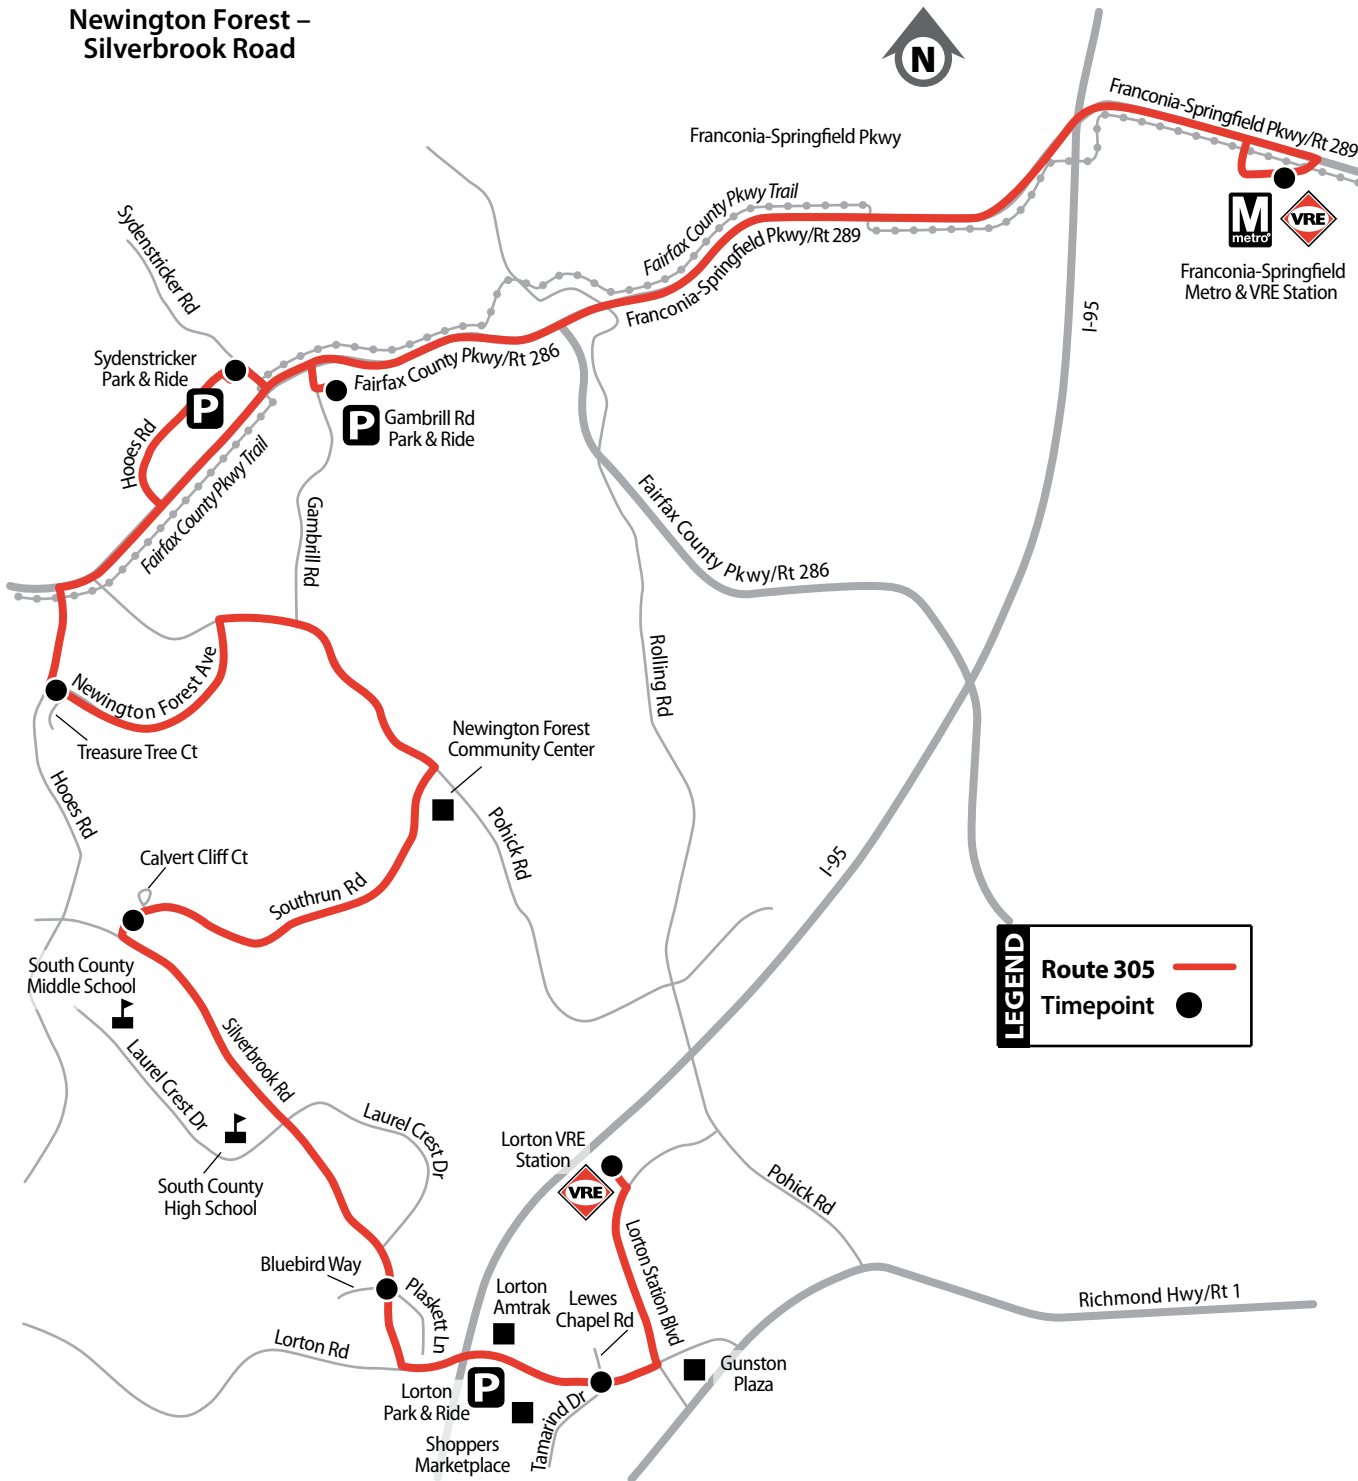

ROUTE 305

**Newington Forest –
Silverbrook Road**

305

Effective June 18, 2016

Newington Forest – Silverbrook Road

Newington Forest • Gambrill Road Park & Ride •
Sydenstricker Park & Ride • Franconia-Springfield
Metro Station • Laurel Hill • Lorton VRE

Silverbrook Rd & Bluebird Way

Lorton Rd & Tamarind Dr

Lorton VRE Station

Weekday – AM Northbound Service ☀️

5:00	5:03	5:08	5:12	5:20	5:27	5:29	5:40
5:30	5:33	5:38	5:42	5:50	5:57	5:59	6:10
6:00	6:03	6:08	6:12	6:20	6:27	6:29	6:40
6:30	6:33	6:38	6:42	6:50	6:57	6:59	7:10
7:00	7:03	7:08	7:12	7:20	7:27	7:29	7:40
7:30	7:33	7:38	7:42	7:50	7:57	7:59	8:10
8:00	8:03	8:08	8:12	8:20	8:27	8:29	8:40
9:00	9:03	9:08	9:12	9:20	9:27	9:29	9:40

Weekday – AM Southbound Service ☀️

5:45	—	—	5:57	6:05	6:08	6:15	6:20
6:15	—	—	6:27	6:35	6:38	6:45	6:50
6:45	—	—	6:57	7:05	7:08	7:15	7:20
7:15	—	—	7:27	7:35	7:38	7:45	7:50
7:45	—	—	7:57	8:05	8:08	8:15	8:20
8:15	—	—	8:27	8:35	8:38	8:45	8:50

Weekday – PM Southbound Service 🌙

4:00	4:10	4:14	4:19	4:27	4:30	4:37	4:43
4:30	4:40	4:44	4:49	4:57	5:00	5:07	5:13
5:00	5:10	5:14	5:19	5:27	5:30	5:37	5:43
5:30	5:40	5:44	5:49	5:57	6:00	6:07	6:13
5:49	5:59	6:03	6:08	6:16	6:19	6:26	6:32
6:30	6:40	6:44	6:49	6:57	7:00	7:07	7:13
7:00	7:10	7:14	7:19	7:27	7:30	7:37	7:43
7:40	7:50	7:54	7:59	8:07	8:10	8:17	8:23
8:20	8:30	8:34	8:39	8:47	8:50	8:57	9:03
9:00	9:10	9:14	9:19	9:27	9:30	9:37	9:43