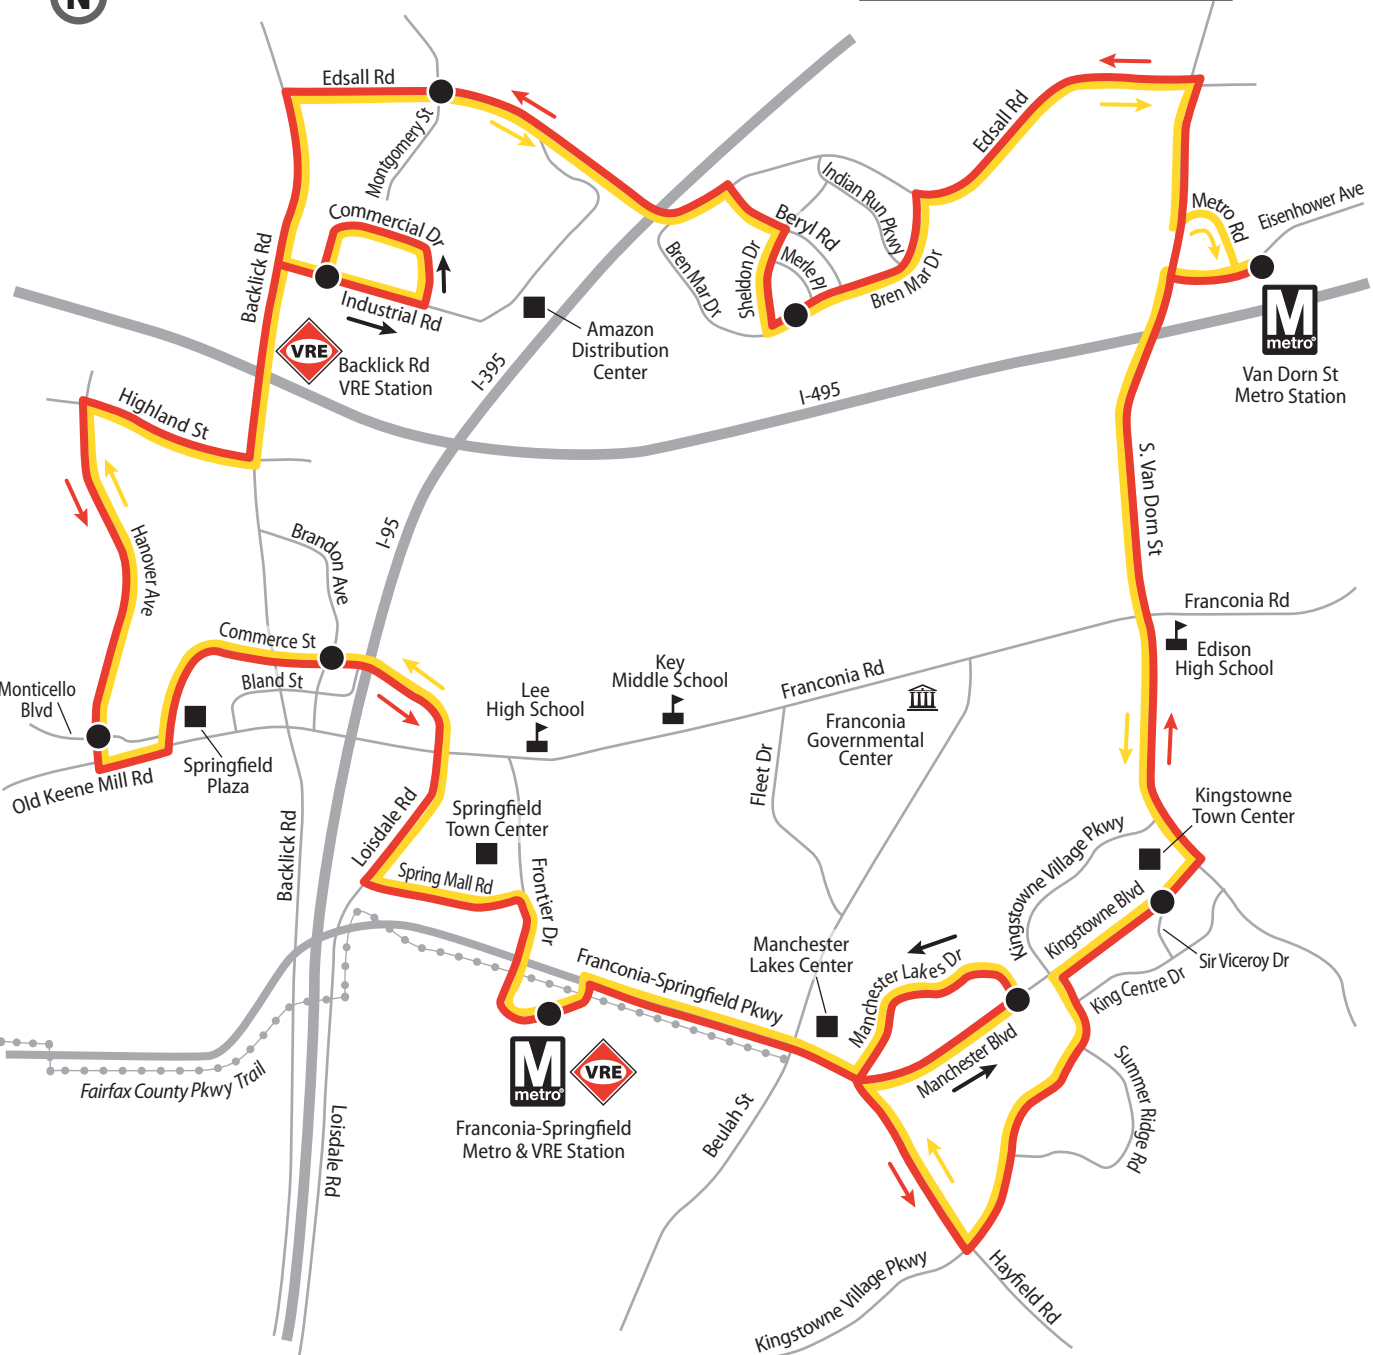

ROUTE 321

ROUTE 322

Greater Springfield Circulator

LEGEND

- Route 321**
Counter-Clockwise Loop
- Route 322**
Clockwise Loop
- Timepoint**

321 · 322

Effective March 30, 2019

Greater Springfield Circulator

321 • 322 GREATER SPRINGFIELD CIRCULATOR

 Van Dorn St Metro Station
 Bren Mar Dr & Merle Pl
 Edsall Rd & Montgomery St
 Industrial Rd & Commercial Dr
 Hanover Ave & Monticello Blvd
 Commerce St & Brandon Ave
 Franconia-Springfield Metro & VRE Station
 Manchester Lakes Dr & Manchester Blvd
 Kingstowne Blvd & Sir Viceroy Dr
 Van Dorn St Metro Station

SERVICE NOTES

* Trips bypass Industrial Road and Commercial Drive.

 Van Dorn St Metro Station
 Kingstowne Blvd & Sir Viceroy Dr
 Manchester Lakes Dr & Manchester Blvd
 Franconia-Springfield Metro & VRE Station
 Commerce St & Brandon Ave
 Hanover Ave & Monticello Blvd
 Industrial Rd & Commercial Dr
 Edsall Rd & Montgomery St
 Sheldon Dr & Bren Mar Dr
 Van Dorn St Metro Station

SERVICE NOTES

* Trips bypass Industrial Road and Commercial Drive.

 Van Dorn St Metro Station
 Kingstowne Blvd & Sir Viceroy Dr
 Manchester Lakes Dr & Manchester Blvd
 Franconia-Springfield Metro Station
 Commerce St & Brandon Ave
 Hanover Ave & Monticello Blvd
 Industrial Rd & Commercial Dr
 Edsall Rd & Montgomery St
 Sheldon Dr & Bren Mar Dr
 Van Dorn St Metro Station