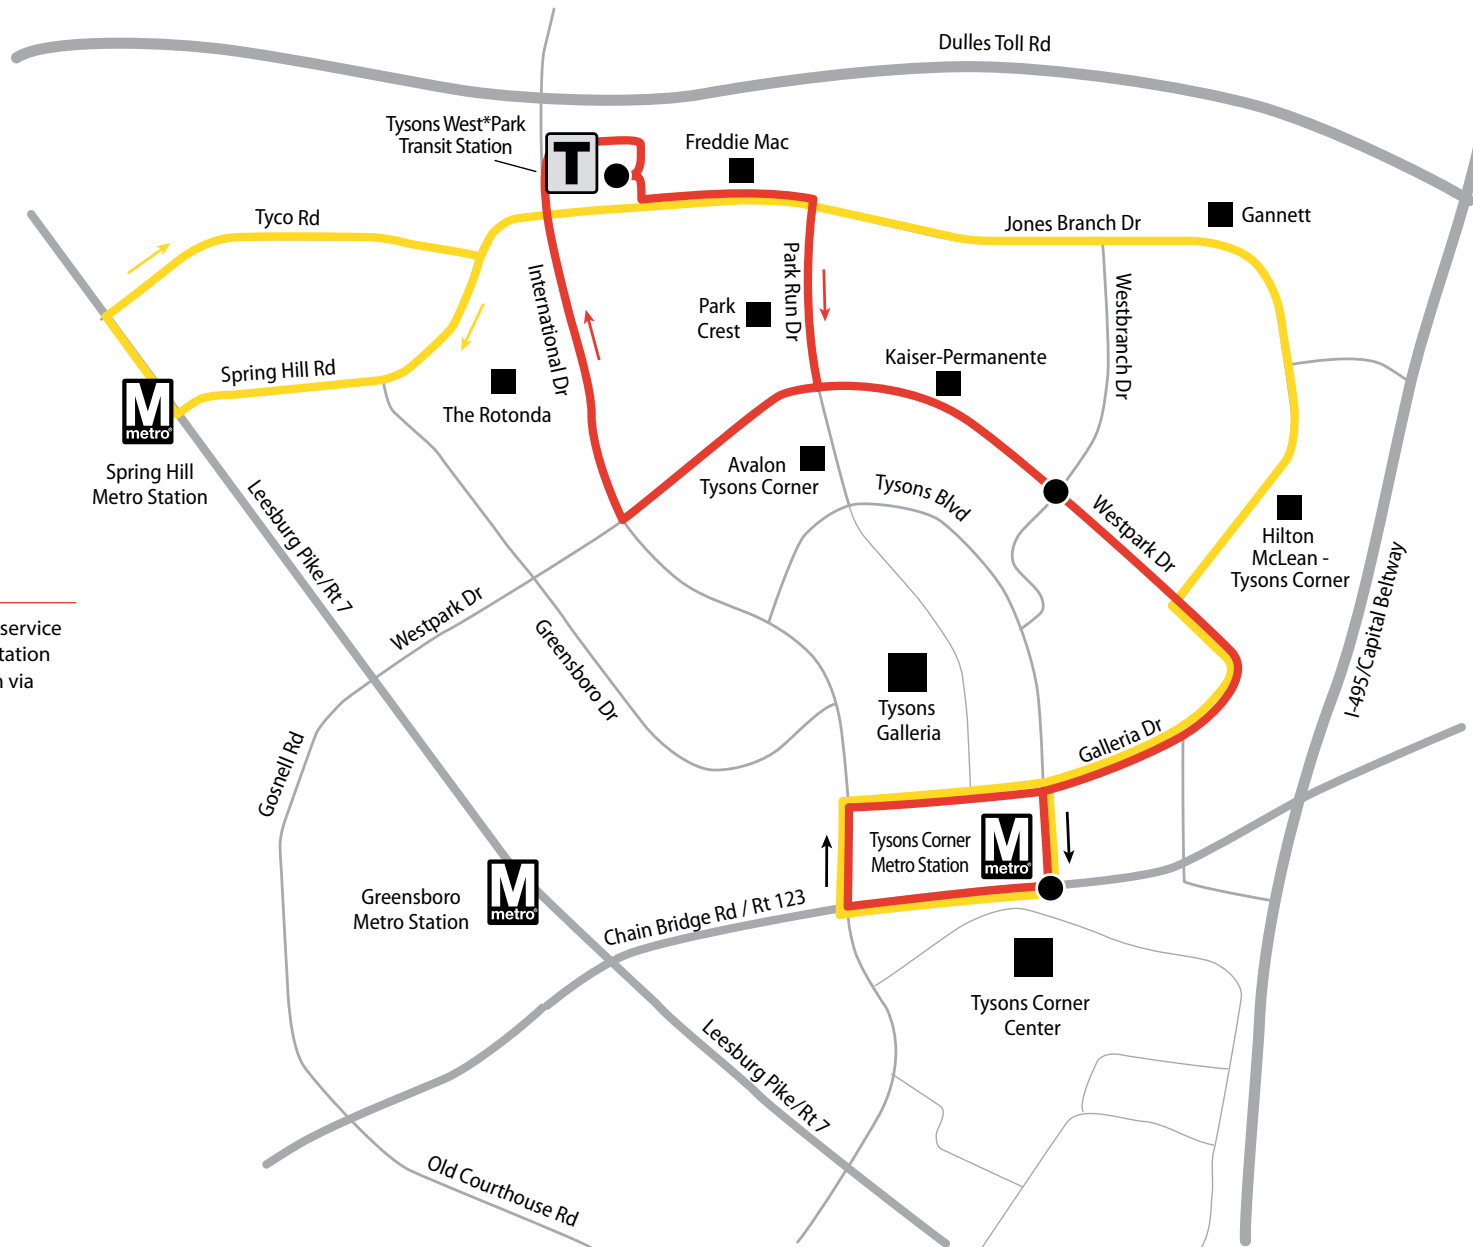

**LEGEND**

- Route 423
- Route 424
- Timepoint

### Tysons Circulator

Tyson Corner Metro Station • Westpark Dr •  
Tysons West\*Park Transit Station • Park Run Dr

**Weekday, Saturday & Sunday Service**

FAIRFAX  
CONNECTOR

For fares and important information  
about the bus system, see the brochure:  
**Fares, Policies & General Information**

See the Route 424 timetable for service between the Spring Hill Metro Station and Tysons Corner Metro Station via Jones Branch Dr.

- Use exact fare; drivers do not carry change.
- Smoking, eating, drinking, and littering are strictly prohibited.
- Strollers must be folded.
- Use earphones with audio and video devices.
- Service animals are permitted on the bus. Other small animals are permitted only if transported in a closed pet carrier.

### SERVICE NOTES

- \* Bus departs Tysons West\*Park Transit Station at time shown.
- ◆ Trips operate Saturday only.