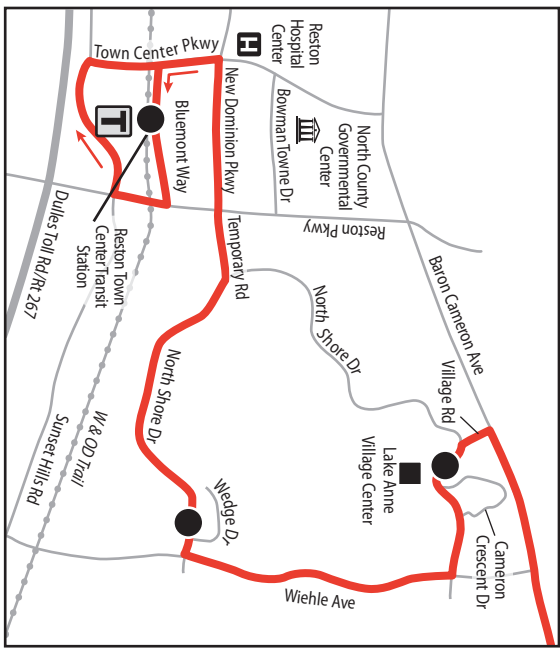

Inset 1 - Reston