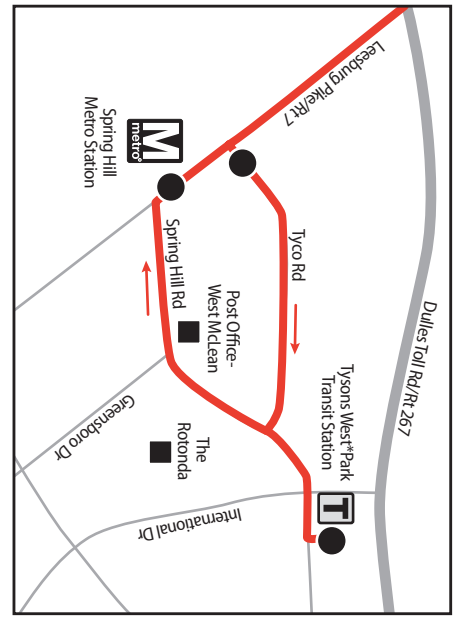

Inset 2 - Tysons