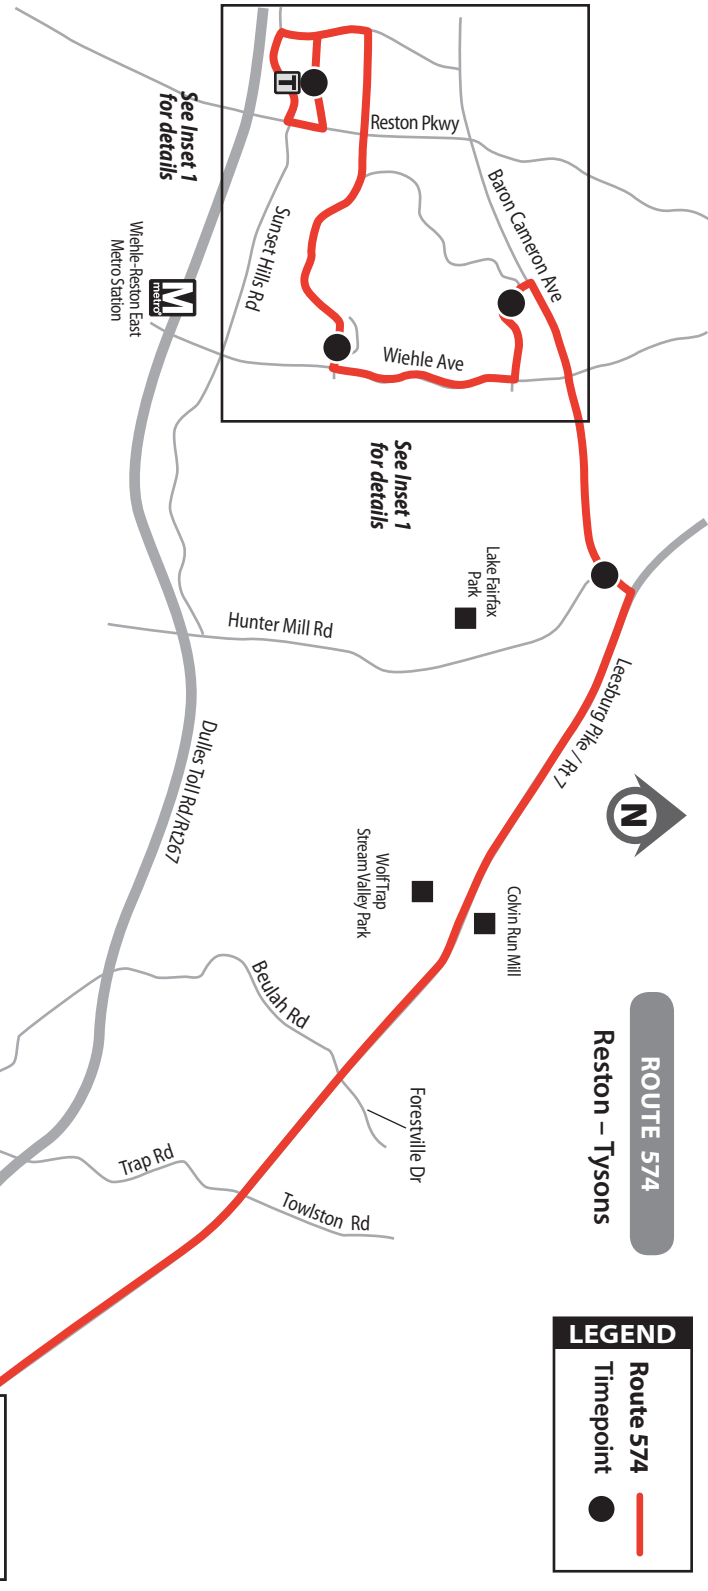

**Inset 1 - Reston**

**Inset 2 - Tysons**

**See Inset 2 for details**

See Inset 1 for details

See Inset 1 for details

**ROUTE 574**  
Reston – Tysons

**LEGEND**

Route 574 —

Timepoint ●

Reston Town Center  
Transit Station

North Shore Dr &  
Wedge Dr

North Shore Dr &  
Lake Anne Village Center

Baron Cameron Ave &  
Hunter Mill Rd

Tyco Rd &  
Leesburg Pike

Spring Hill  
Metro Station

Tysons West\*\*Park  
Transit Station

Tysons West\*\*Park  
Transit Station

Spring Hill  
Metro Station

Baron Cameron Ave &  
Hunter Mill Rd

North Shore Dr &  
Lake Anne Village Center

North Shore Dr &  
Wedge Dr

Reston Town Center  
Transit Station