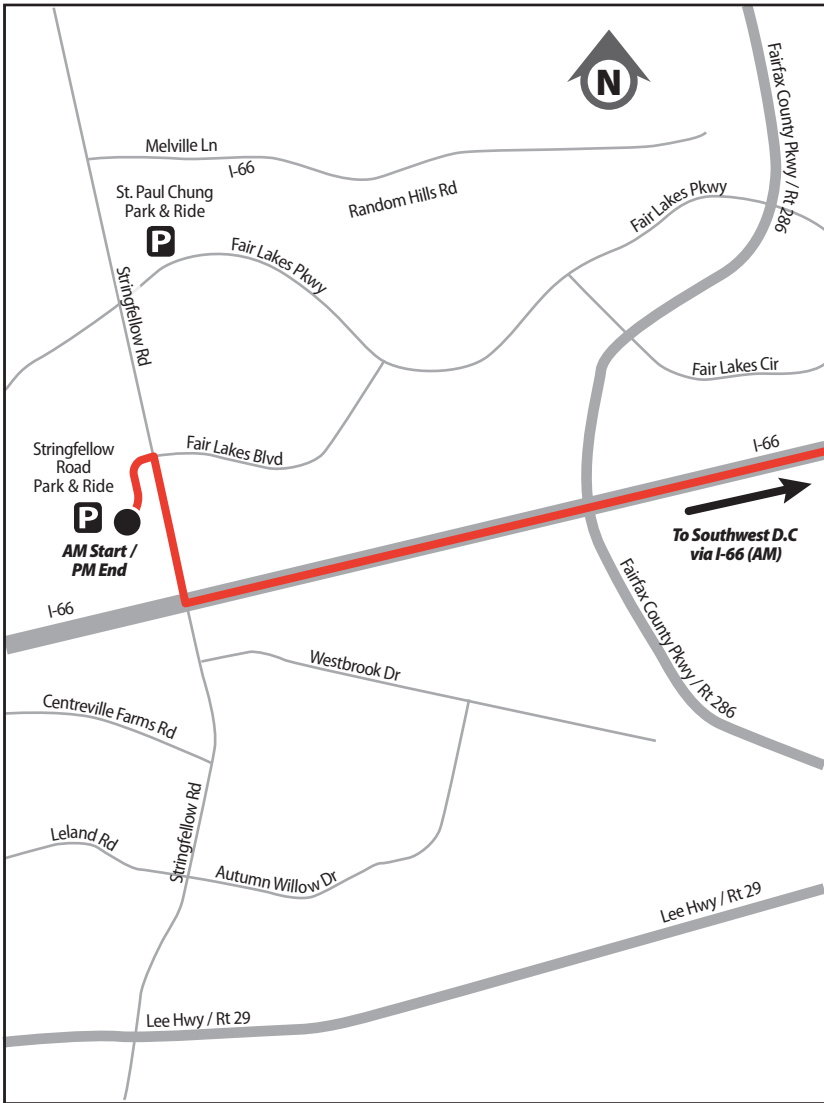

Effective May 11, 2020

D St SW & 9th St SW

Weekday – AM Eastbound Service ☀️

5:35	6:25
5:55	6:47
6:15	7:08
6:35	7:28
6:55	7:48
7:15	8:09
7:35	8:28
7:55	8:48
8:15	9:07
8:35	9:27

D St SW & 9th St SW

Weekday – PM Westbound Service 🌙

3:10	4:02
3:35	4:27
4:00	4:57
4:25	5:30
4:45	5:50
5:05	6:10
5:25	6:22
5:45	6:37
6:05	6:57
6:30	7:22

Stringfellow Road – D Street SW

Stringfellow Road Park & Ride •
Constitution Avenue • National Mall •
L'Enfant Plaza • D Street SW

📞 703-339-7200

🗣️ TTY 703-339-1608

🐦 @ffxconnector

📘 /fairfaxconnector

ROUTE 697

**Stringfellow Road –
D St SW**

LEGEND

- Route 697**
- Timepoint**
- Bus Stop**