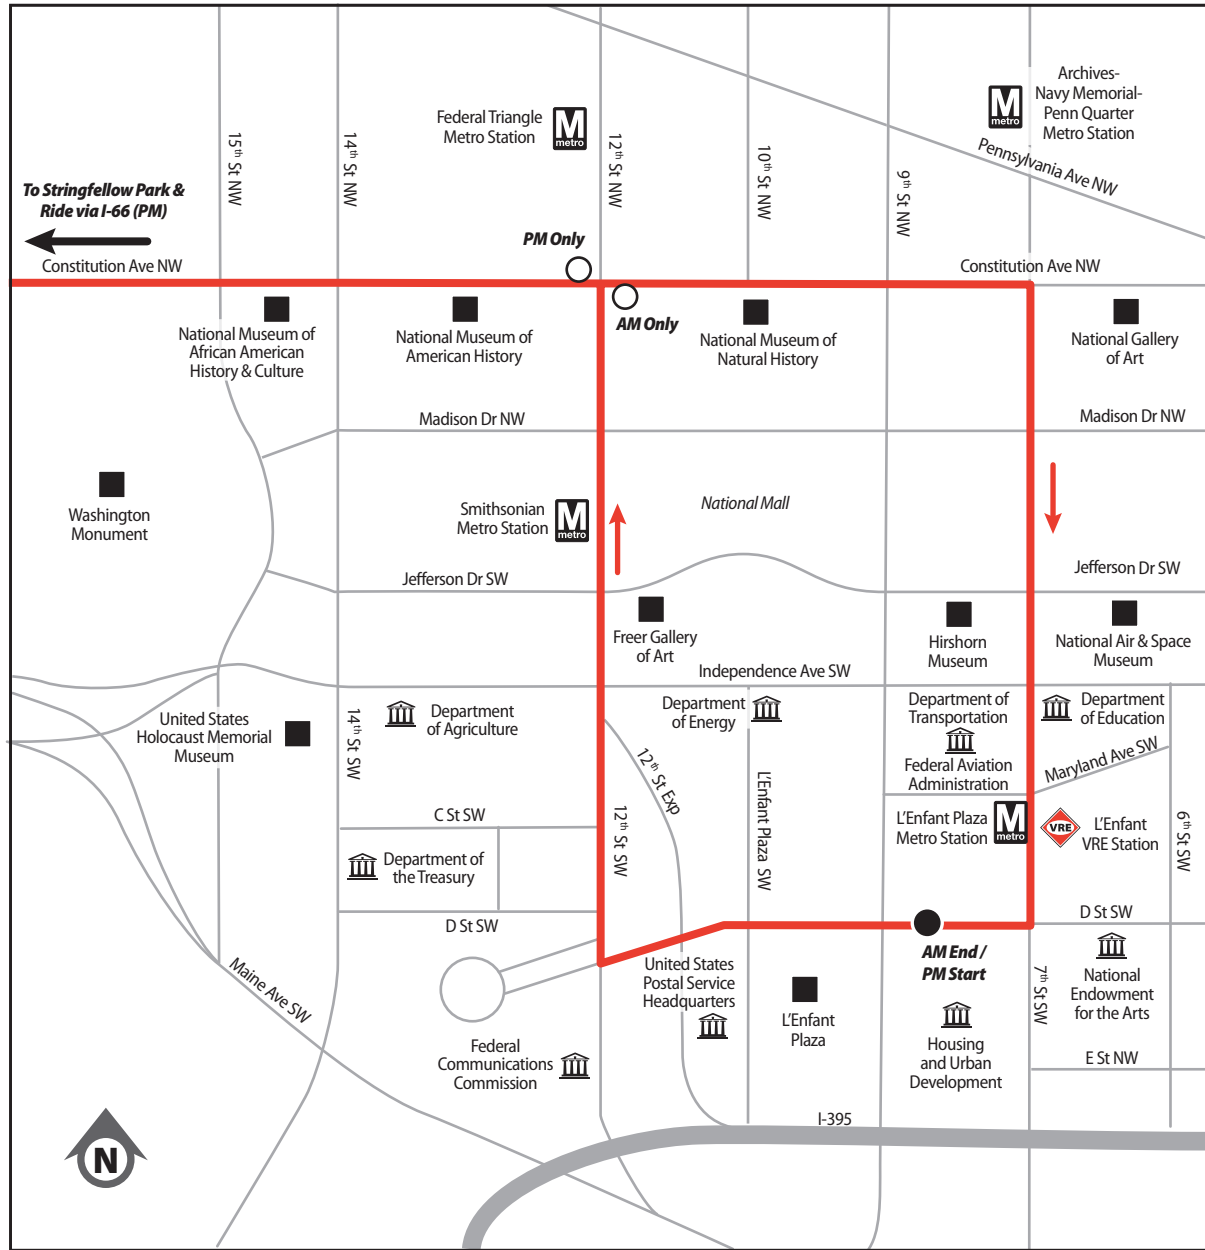

Effective May 11, 2020

D St SW & 9th St SW

Weekday – AM Eastbound Service ☀️

5:35	6:25
5:55	6:47
6:15	7:08
6:35	7:28
6:55	7:48
7:15	8:09
7:35	8:28
7:55	8:48
8:15	9:07
8:35	9:27

D St SW & 9th St SW

Weekday – PM Westbound Service 🌙

3:10	4:02
3:35	4:27
4:00	4:57
4:25	5:30
4:45	5:50
5:05	6:10
5:25	6:22
5:45	6:37
6:05	6:57
6:30	7:22

Stringfellow Road – D Street SW

Stringfellow Road Park & Ride •
Constitution Avenue • National Mall •
L'Enfant Plaza • D Street SW

📞 703-339-7200

🗣️ TTY 703-339-1608

🐦 @ffxconnector

📘 /fairfaxconnector

ROUTE 697

**Stringfellow Road –
D St SW**

LEGEND

- Route 697**
- Timepoint**
- Bus Stop**

CommuterChoice

INSIDE THE BELTWAY

This route is supported by the Commuter Choice program and I-66 toll revenues.

- Use exact fare; drivers do not carry change.
- Smoking, eating, drinking, and littering are strictly prohibited.
- Strollers must be folded.
- Use earphones with audio and video devices.
- Service animals are permitted on the bus. Other small animals are permitted only if transported in a closed pet carrier.