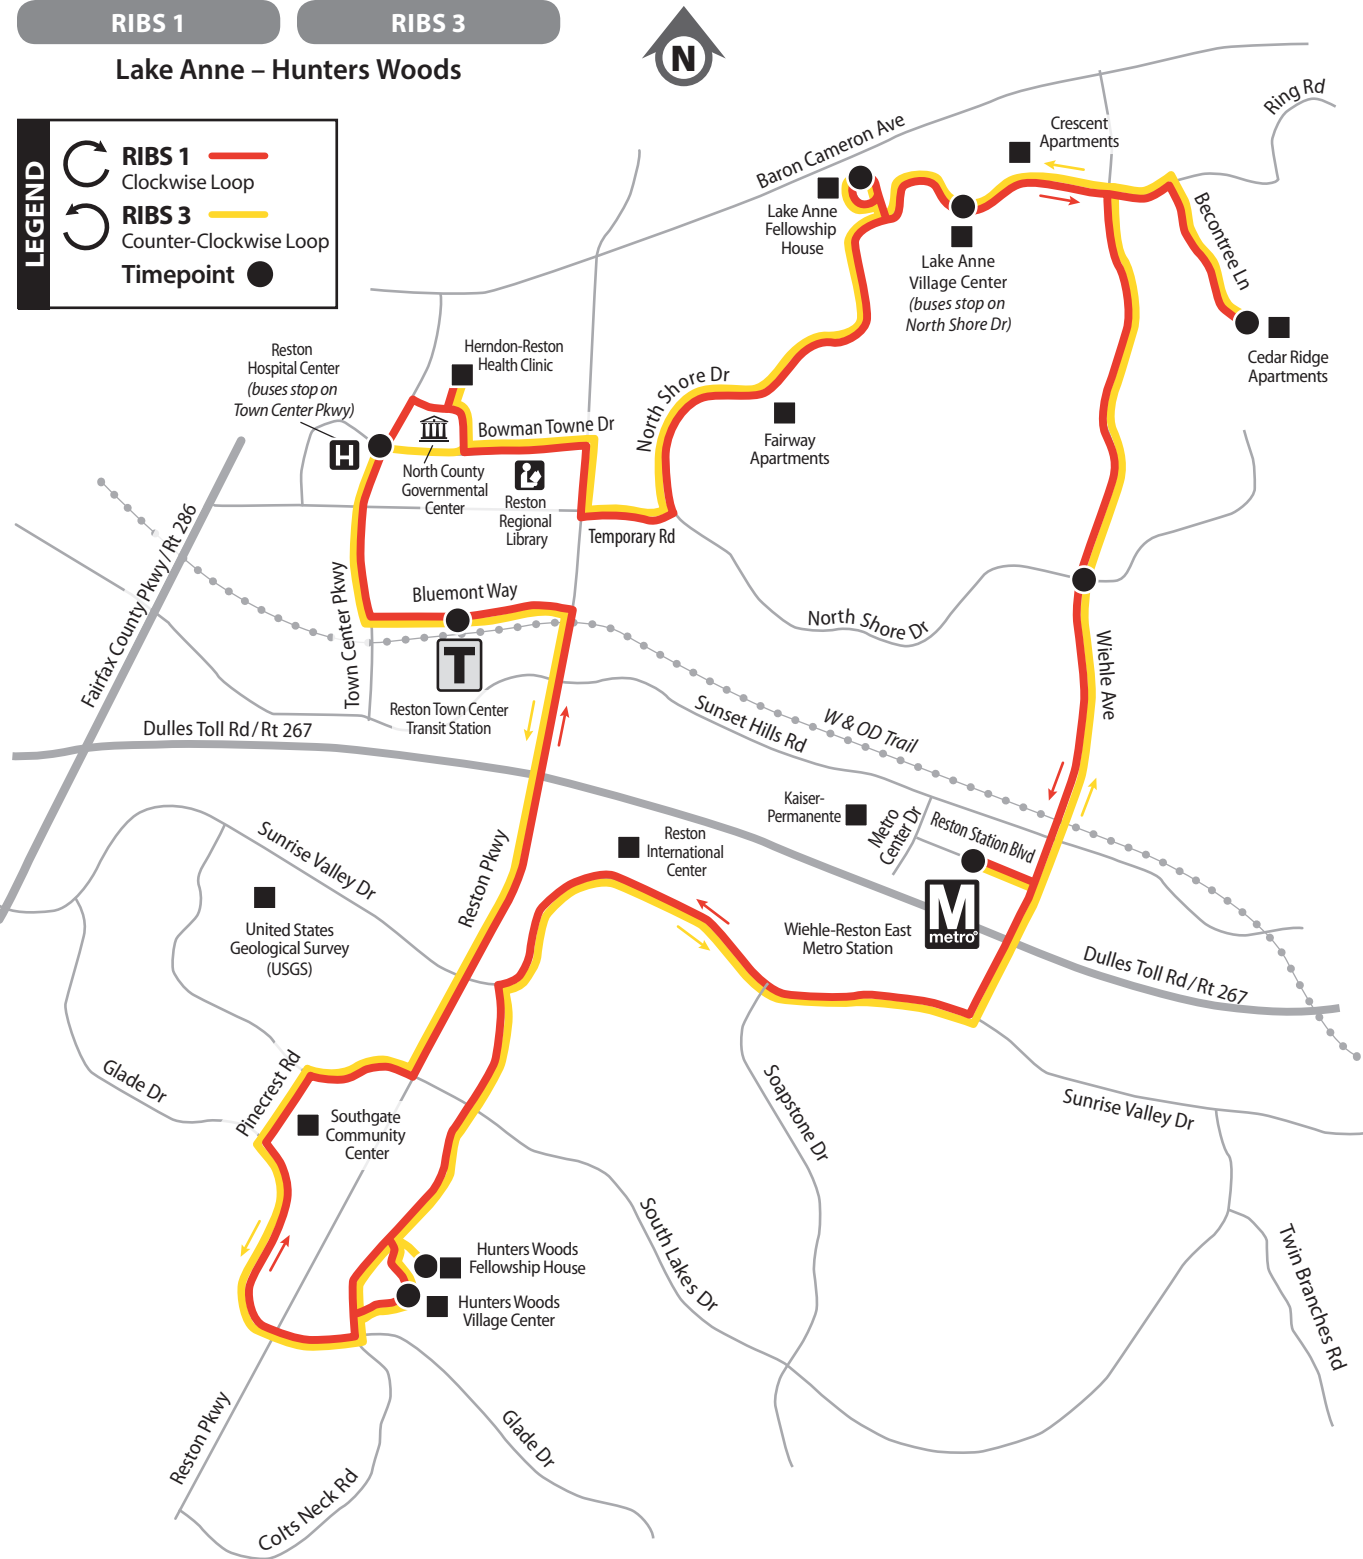

RIBS 1

RIBS 3

Lake Anne – Hunters Woods

LEGEND

-  **RIBS 1** — Clockwise Loop
-  **RIBS 3** — Counter-Clockwise Loop
-  **Timepoint**

RIBS 1 • RIBS 3

Effective March 30, 2019

Lake Anne – Hunters Woods

Reston Town Center Transit Station • Lake Anne •
 • Wiehle-Reston East Metro Station •
 Hunters Woods • Reston Hospital Center

Weekday, Saturday & Sunday Service

For fares and important information about the bus system, see the brochure:
Fares, Policies & General Information

RIBS 1 • RIBS 3 LAKE ANNE – HUNTERS WOODS

Reston Town Center Transit Station
 Reston Hospital Center
 Lake Anne Fellowship House
 North Shore Dr at Lake Anne Village Center
 Cedar Ridge Apartments
 Wiehle Ave & North Shore Dr
 Wiehle-Reston East Metro Station (North side)
 Hunters Woods Village Center
 Reston Town Center Transit Station

Reston Town Center Transit Station
 Hunters Woods Village Center
 Hunters Woods Fellowship House
 Wiehle-Reston East Metro Station (North side)
 Wiehle Ave & North Shore Dr
 Cedar Ridge Apartments
 North Shore Dr at Lake Anne Village Center
 Lake Anne Fellowship House
 Reston Hospital Center
 Reston Town Center Transit Station