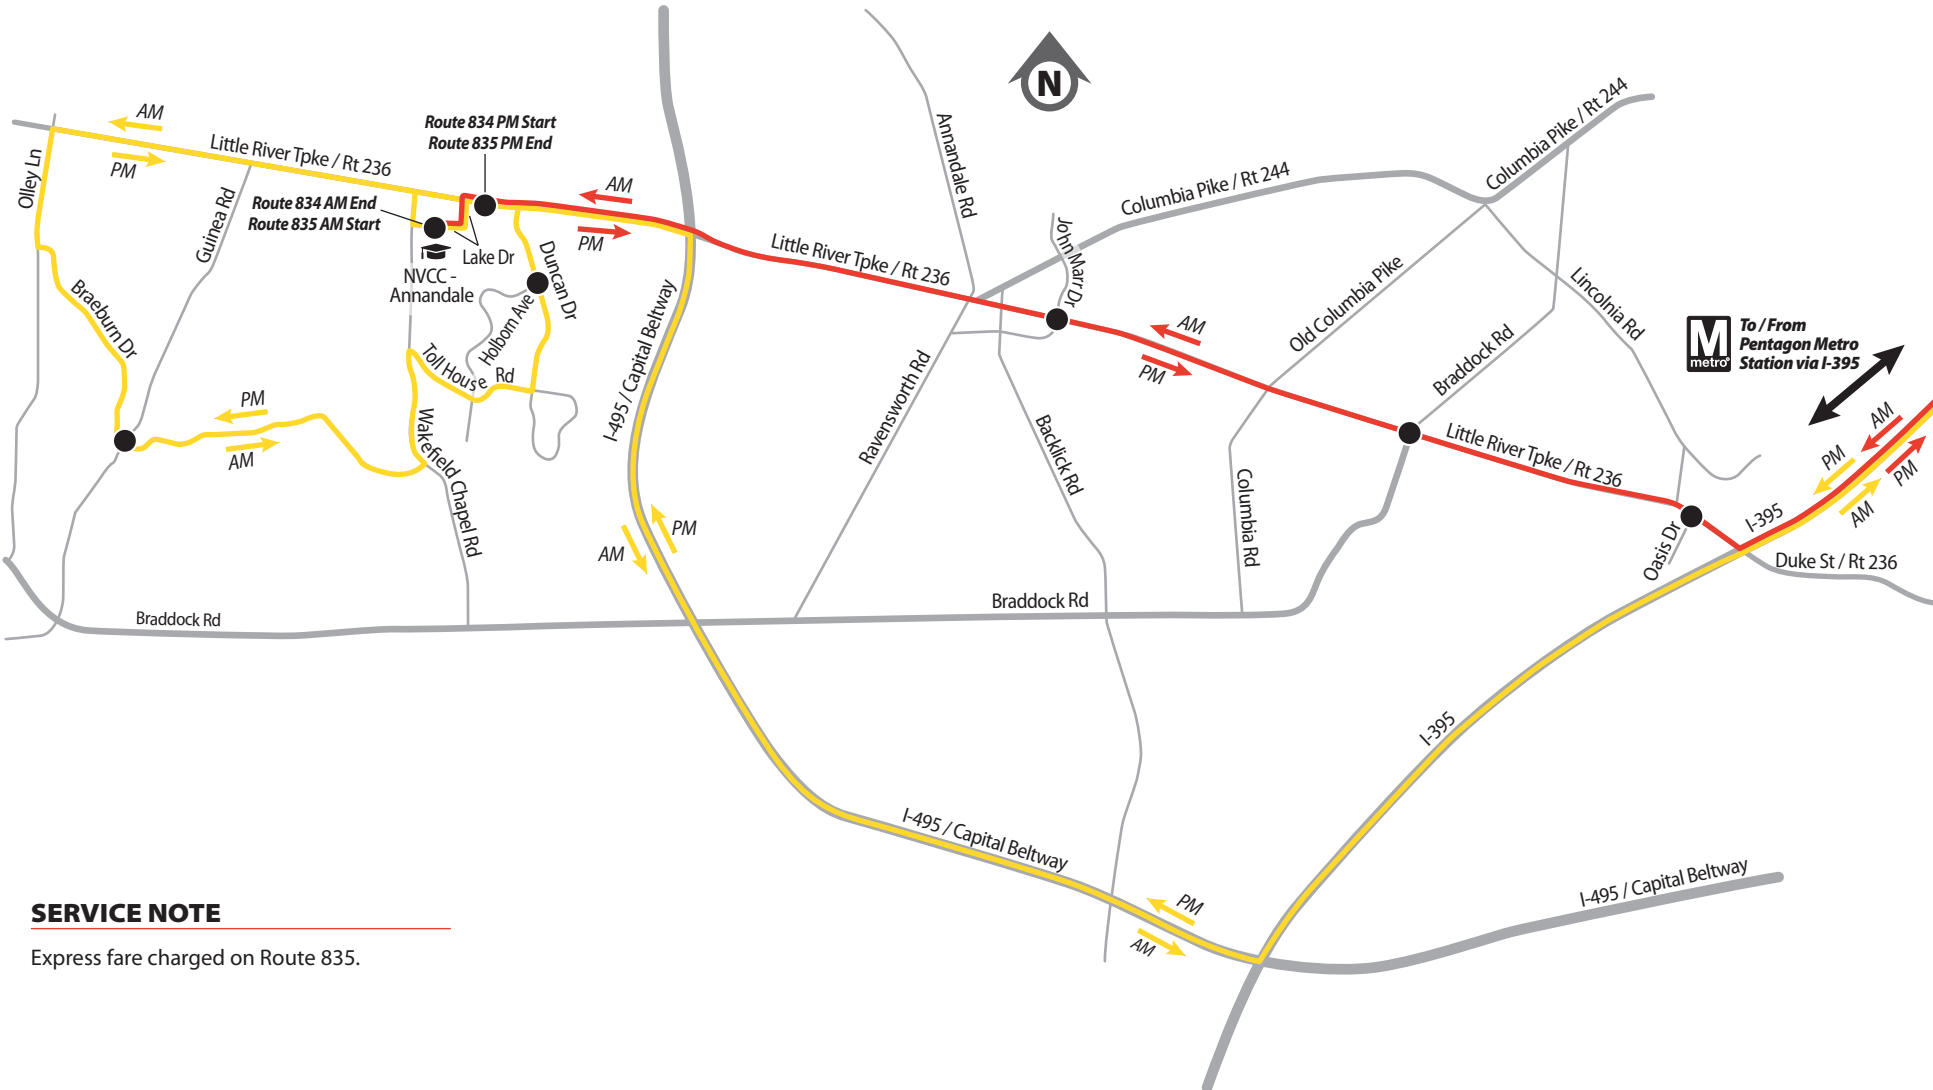

**ROUTE 834**

Little River Turnpike – Pentagon

**ROUTE 835**

Braeburn Drive – Pentagon Express

# 834•835

Effective July 10, 2021

**LEGEND**

- Route 834
- Route 835
- Timepoint

**SERVICE NOTE**

Express fare charged on Route 835.

ROUTE	NVCC-Annandale at Lake Dr	Little River Tpke & Lake Dr	Braeburn Dr & Guinea Rd	Duncan Dr & Holborn Ave	Little River Tpke & John Marr Dr	Little River Tpke & Braddock Rd	Little River Tpke & Oasis Dr	Pentagon Metro Station
-------	---------------------------	-----------------------------	-------------------------	-------------------------	----------------------------------	---------------------------------	------------------------------	------------------------

**SERVICE NOTE**

Express fare charged on Route 835.

ROUTE	Pentagon Metro Station	Little River Tpke & Oasis Dr	Little River Tpke & Braddock Rd	Little River Tpke & John Marr Dr	Duncan Dr & Holborn Ave	Braeburn Dr & Guinea Rd	NVCC-Annandale at Lake Dr	Little River Tpke & Lake Dr
-------	------------------------	------------------------------	---------------------------------	----------------------------------	-------------------------	-------------------------	---------------------------	-----------------------------