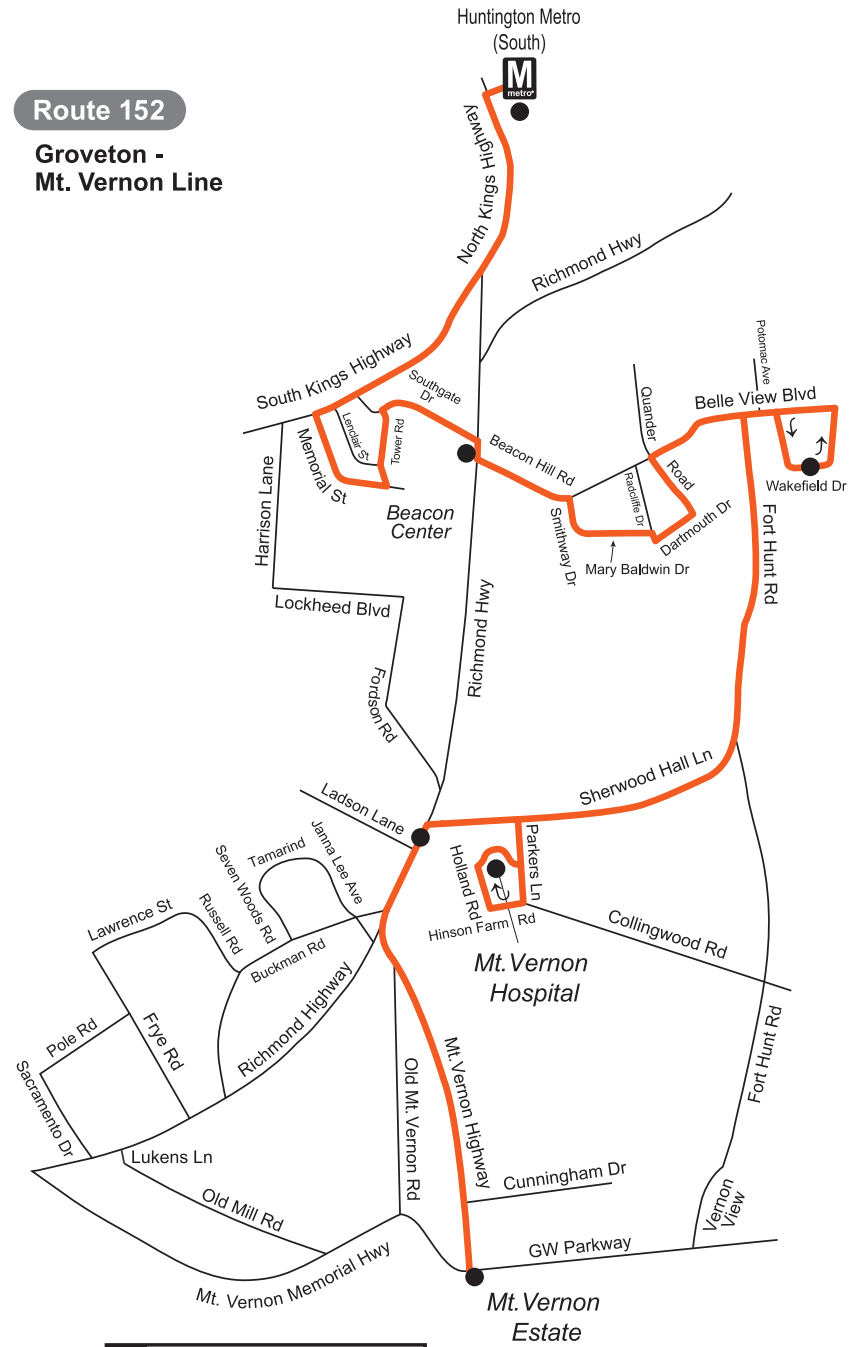

Time & Route
Changes Beginning
10/10/10

Huntington Metro Station (South) | Richmond Hwy & Beacon Hill Rd | Wakefield Dr & Potomac Ave | Mt Vernon Hospital | Richmond Hwy & Ladson Ln | Mt Vernon Estate | Mt Vernon Estate | Richmond Hwy & Ladson Ln | Mt Vernon Hospital | Wakefield Dr & Potomac Ave | Richmond Hwy & Beacon Hill Rd | Huntington Metro Station (South)

Weekday – AM Northbound ☀

4:08	4:16	4:23	4:34	4:43	4:52
4:38	4:46	4:53	5:04	5:13	5:22
5:08	5:16	5:23	5:34	5:43	5:52
5:45	5:53	6:00	6:11	6:20	6:29
6:15	6:23	6:30	6:41	6:50	6:59
6:45	6:53	7:00	7:11	7:20	7:29
7:15	7:23	7:30	7:41	7:50	7:59
7:45	7:53	8:00	8:11	8:20	8:29
8:15	8:23	8:30	8:41	8:50	8:59
8:45	8:53	9:00	9:11	9:20	9:29
9:15	9:21	9:26	9:36	9:45	9:55
9:45	9:51	9:56	10:06	10:15	10:25
10:20	10:26	10:31	10:41	10:50	11:00
10:50	10:56	11:01	11:11	11:20	11:30
11:20	11:26	11:31	11:41	11:50	12:00 pm

Weekday – PM Southbound 🌙

12:45	12:57	1:06	1:16	1:22	1:27
1:45	1:57	2:06	2:16	2:22	2:27
2:45	2:59	3:08	3:18	3:25	3:30
3:15	3:29	3:38	3:48	3:55	4:00
3:45	3:59	4:08	4:18	4:25	4:30
4:15	4:29	4:38	4:48	4:55	5:00
4:45	4:59	5:08	5:18	5:25	5:30
5:15	5:29	5:38	5:48	5:55	6:00
5:45	5:59	6:08	6:18	6:25	6:30
6:15	6:29	6:38	6:48	6:55	7:00
6:45	6:59	7:08	7:18	7:25	7:30
7:15	7:27	7:36	7:46	7:52	7:57
7:45	7:57	8:06	8:16	8:22	8:27
8:45	8:57	9:06	9:16	9:22	9:27
9:45	9:57	10:06	10:16	10:22	10:27
10:45	10:57	11:06	11:16	11:22	11:27

Route 152
Groveton - Mt. Vernon Line

LEGEND

Route 152 ———

● Time Point (On-Street)