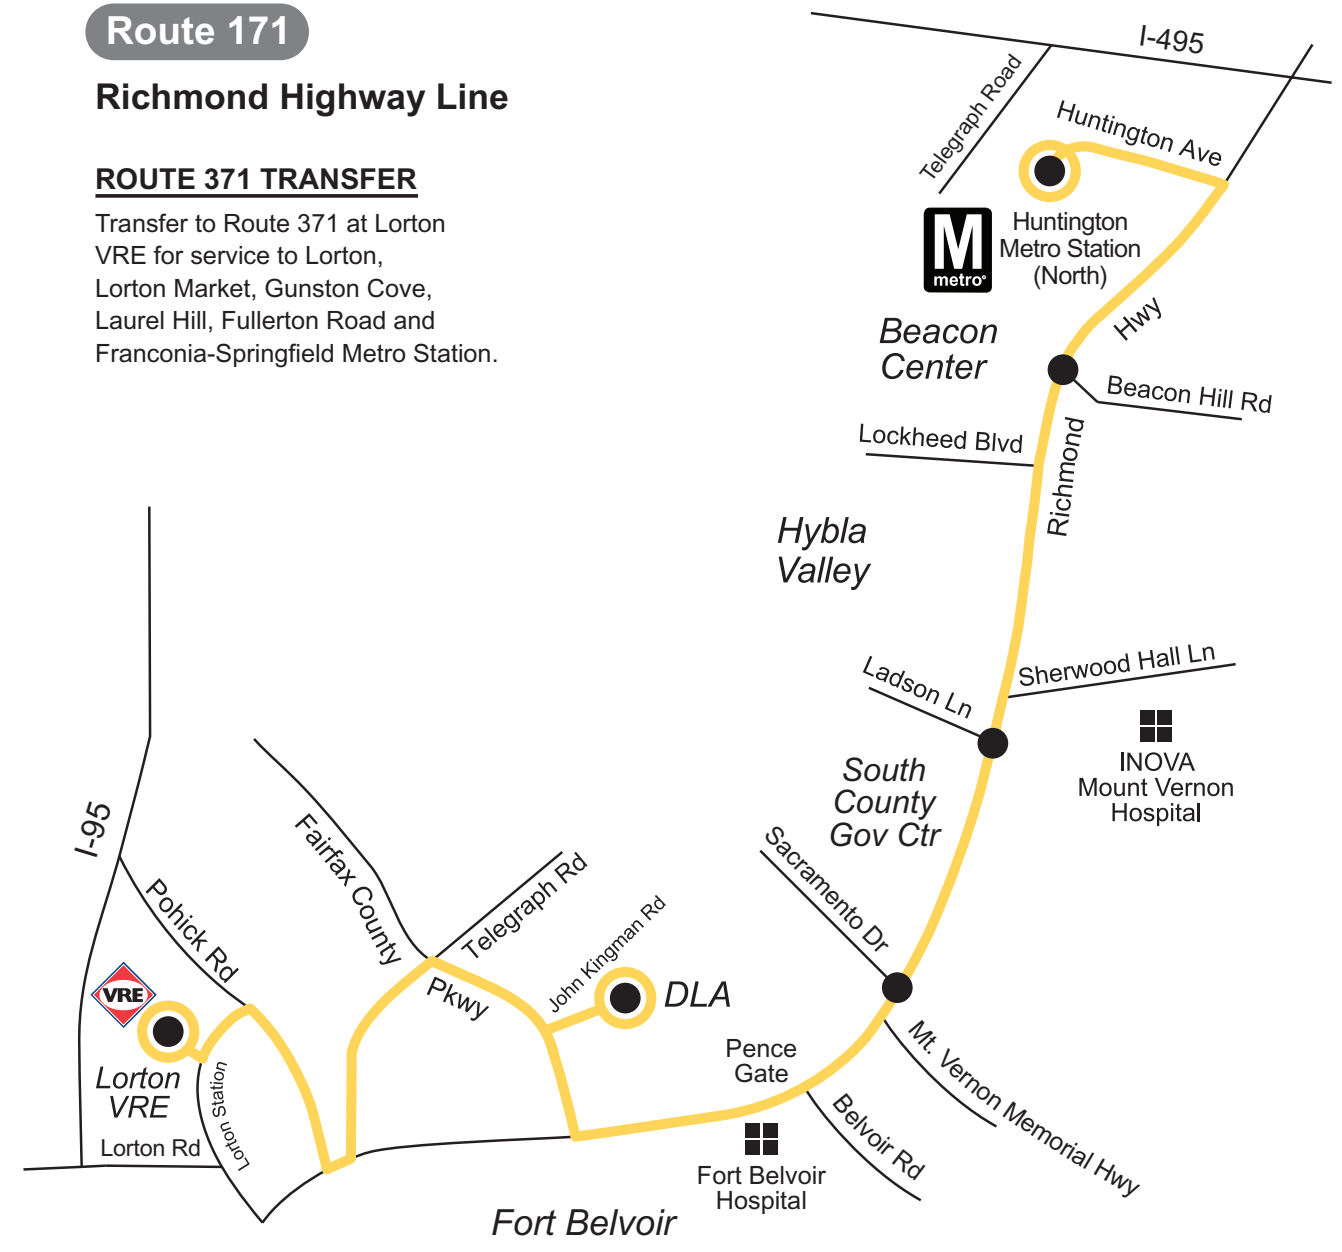

**Weekday – PM Service 🌙 Northbound**

12:10	12:22	12:34	12:49	12:56	1:07
12:40	12:52	1:04	1:19	1:26	1:37
1:10	1:22	1:34	1:49	1:56	2:07
1:40	1:52	2:04	2:19	2:26	2:37
2:05	2:17	2:29	2:44	2:51	3:02
2:25	2:37	2:49	3:04	3:11	3:22
2:45	2:57	3:09	3:24	3:31	3:42
3:05	3:22	3:33	3:49	3:58	4:11
3:25	3:42	3:53	4:09	4:18	4:31
3:46	4:03	4:14	4:30	4:39	4:52
4:06	4:24	4:36	4:53	5:02	5:15
4:26	4:44	4:56	5:13	5:22	5:35
4:46	5:04	5:16	5:33	5:42	5:55
5:06	5:24	5:36	5:53	6:02	6:15
5:26	5:44	5:56	6:13	6:22	6:35
5:50	6:08	6:20	6:37	6:46	6:59
6:15	6:32	6:43	6:59	7:08	7:21
6:40	6:57	7:08	7:24	7:33	7:46
7:05	7:21	7:31	7:44	7:51	8:02
7:30	7:46	7:56	8:09	8:16	8:27
8:00	8:16	8:26	8:39	8:46	8:57
8:30	8:46	8:56	9:09	9:16	9:27
9:00	9:16	9:26	9:39	9:46	9:57
9:30	9:45	9:53	10:05	10:11	10:22
10:00	10:15	10:23	10:35	10:41	10:52
10:35	10:50	10:58	11:10	11:16	11:27
11:10	—	11:30	11:37	11:43	11:53
11:45	—	12:05 am	12:12	12:18	12:28
12:35	—	12:55	1:02	1:08	1:18
*1:35	—	*1:55	*2:02	*2:08	*2:18

\*Trips highlighted in RED operate Friday night only.

\*Trips highlighted in RED operate Friday night only.

**Route 171**

**Richmond Highway Line**

**ROUTE 371 TRANSFER**

Transfer to Route 371 at Lorton VRE for service to Lorton, Lorton Market, Gunston Cove, Laurel Hill, Fullerton Road and Franconia-Springfield Metro Station.

**LEGEND**

Route 171 —

Timepoint ●