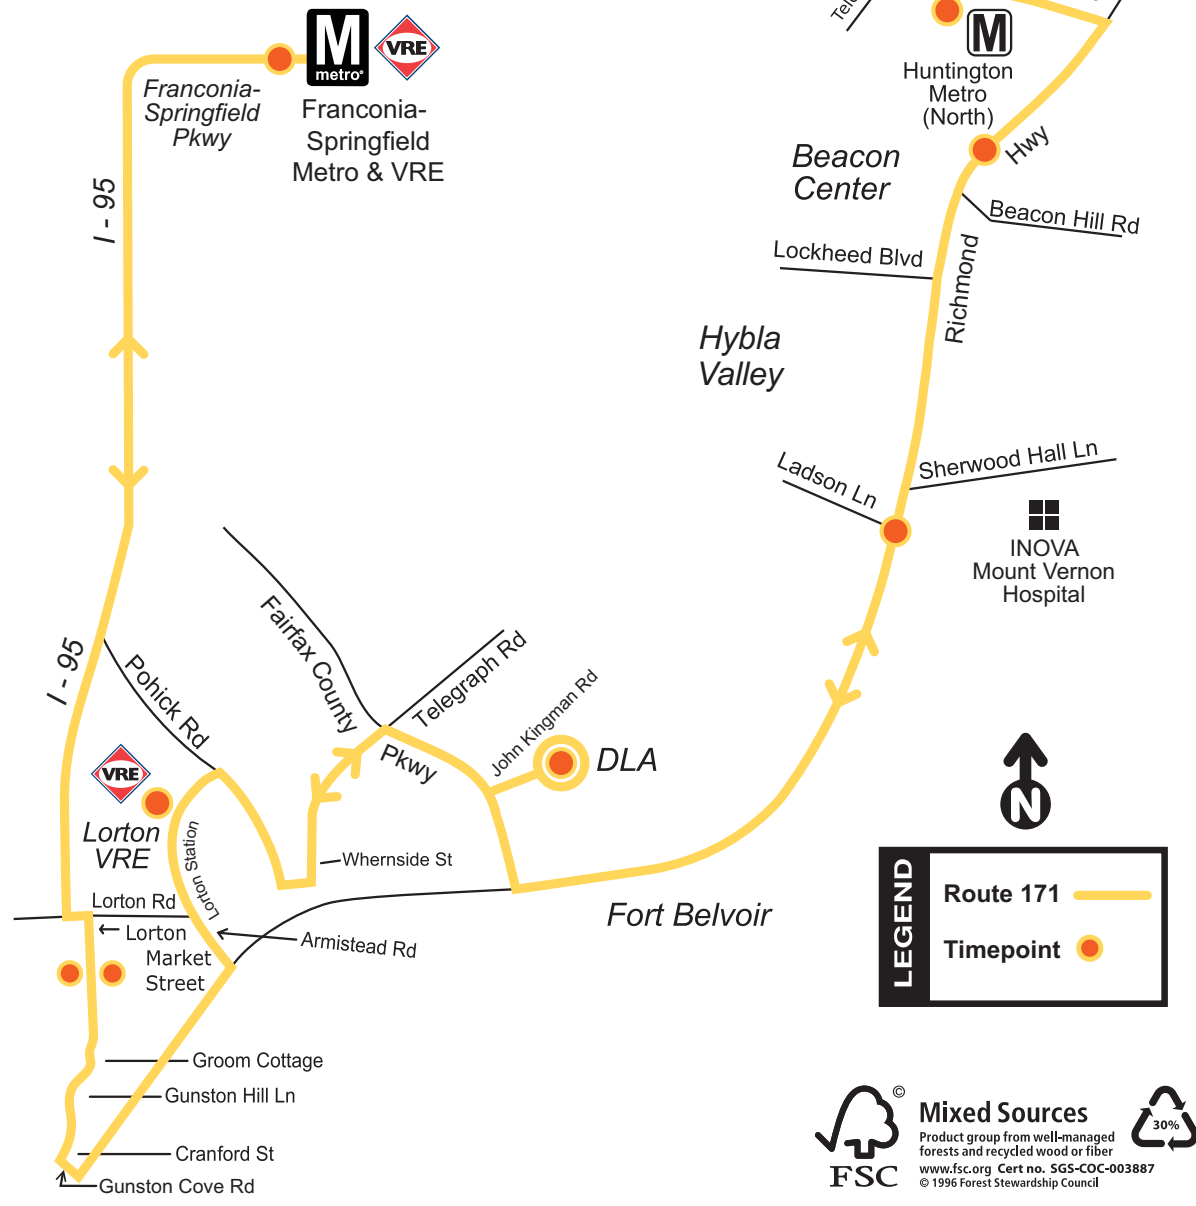

- Franconia-Springfield Metro Station
- Lorton Market St & Shoppers Food
- Lorton VRE Station
- Defense Logistics Agency (DLA)
- Richmond Hwy & Ladson Ln
- Richmond Hwy & Beacon Center
- Huntington Metro Station (North)
- Huntington Metro Station (North)
- Richmond Hwy & Beacon Center
- Richmond Hwy & Ladson Ln
- Defense Logistics Agency (DLA)
- Lorton VRE Station
- Lorton Market St & Shoppers Food
- Franconia-Springfield Metro Station

Weekday - AM Service ☀ Eastbound							Weekday - AM Service ☀ Westbound						
—	3:23	3:36	3:48	4:07	4:14	4:24	—	—	—	4:31	4:43	4:55	5:05
—	3:53	4:06	4:18	4:37	4:44	4:54	4:25	4:37	4:46	5:06	5:18	5:30	5:40
—	4:23	4:36	4:48	5:07	5:14	5:24	4:49	5:01	5:10	5:30	5:42	5:54	6:04
—	4:53	5:06	5:18	5:37	5:44	5:54	5:19	5:31	5:40	6:00	6:12	6:24	6:34
5:06	5:20	5:33	5:45	6:04	6:11	6:21	5:49	6:01	6:10	6:30	6:42	6:54	7:04
5:21	5:36	5:51	6:05	6:32	6:40	6:51	6:19	6:31	6:40	7:00	7:12	7:24	7:34
5:51	6:06	6:21	6:35	7:02	7:10	7:21	6:49	7:01	7:10	7:30	7:42	7:54	8:04
6:21	6:36	6:51	7:05	7:32	7:40	7:51	7:19	7:31	7:40	8:00	8:12	8:24	8:34
6:51	7:06	7:21	7:35	8:02	8:10	8:21	7:49	8:01	8:10	8:30	8:42	8:54	9:04
7:24	7:39	7:54	8:08	8:35	8:43	8:54	8:23	8:35	8:44	9:04	9:16	9:28	9:38
7:54	8:09	8:24	8:38	9:05	9:13	9:24	8:53	9:05	9:14	9:34	9:46	9:58	10:08
8:24	8:39	8:54	9:08	9:35	9:43	9:54	9:23	9:35	9:44	10:04	10:16	10:28	10:38
8:54	9:09	9:24	9:38	10:05	10:13	10:24	9:53	10:05	10:14	10:34	10:46	10:58	11:08
9:24	9:39	9:54	10:08	10:35	10:43	10:54	10:23	10:35	10:44	11:04	11:16	11:28	—
—	10:18	10:31	10:43	11:02	11:09	11:19	10:53	11:05	11:14	11:34	11:46	11:58	12:08pm
10:34	10:48	11:01	11:13	11:36	11:44	11:54	—	—	—	—	—	—	—
—	11:18	11:31	11:43	12:02pm	12:09	12:19	—	—	—	—	—	—	—

Trips highlighted in RED operate Friday night only.

Trips highlighted in RED operate Friday night only.

**Route 171**

**Richmond Highway Line - Richmond Highway - Franconia-Springfield Metro via Lorton**