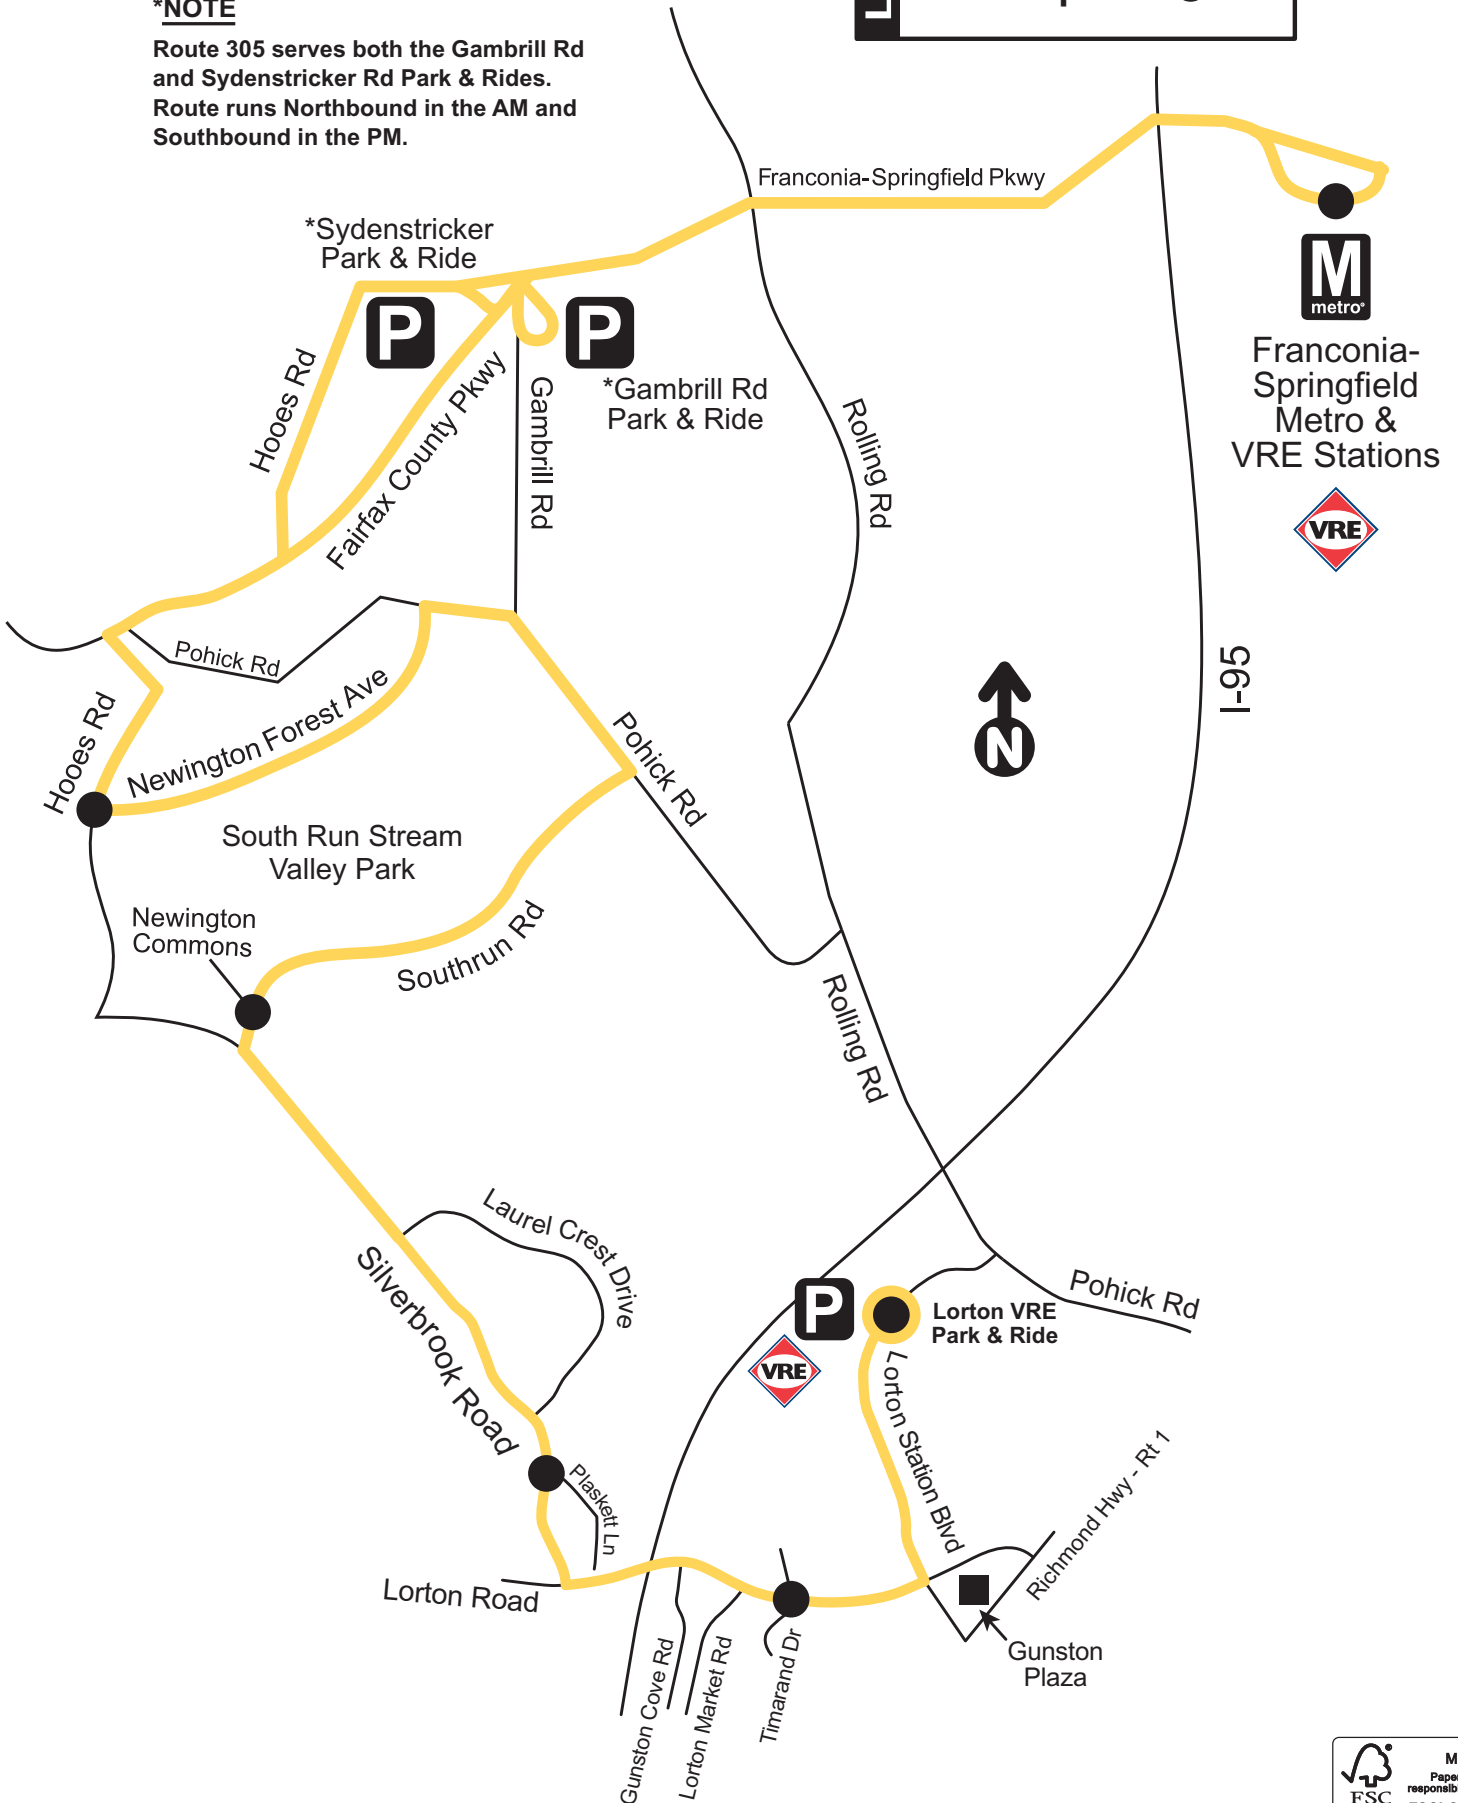

Schedule Changes
Effective 01/14/12

Lorton VRE Station
Lorton Rd & Timarand Dr
Silverbrook Rd & Plaskett Lane
South Run Rd & Silverbrook Rd
Newington Forest Ave & Hoos Road
P Gambrill Park & Ride
M Franconia-Springfield Metro Station
M Franconia-Springfield Metro Station
P Gambrill Park & Ride
Newington Forest Ave & Hoos Road
South Run Rd & Silverbrook Rd
Silverbrook Rd & Plaskett Lane
Lorton Rd & Timarand Dr
Lorton VRE Station

Route 305

Newington Forest - Silverbrook Road Line

*NOTE

Route 305 serves both the Gambrill Rd and Sydenstricker Rd Park & Rides.
Route runs Northbound in the AM and Southbound in the PM.

LEGEND

Route 305 
Weekday Rush Hour Only

Timepoint 

Franconia-Springfield Metro & VRE Stations