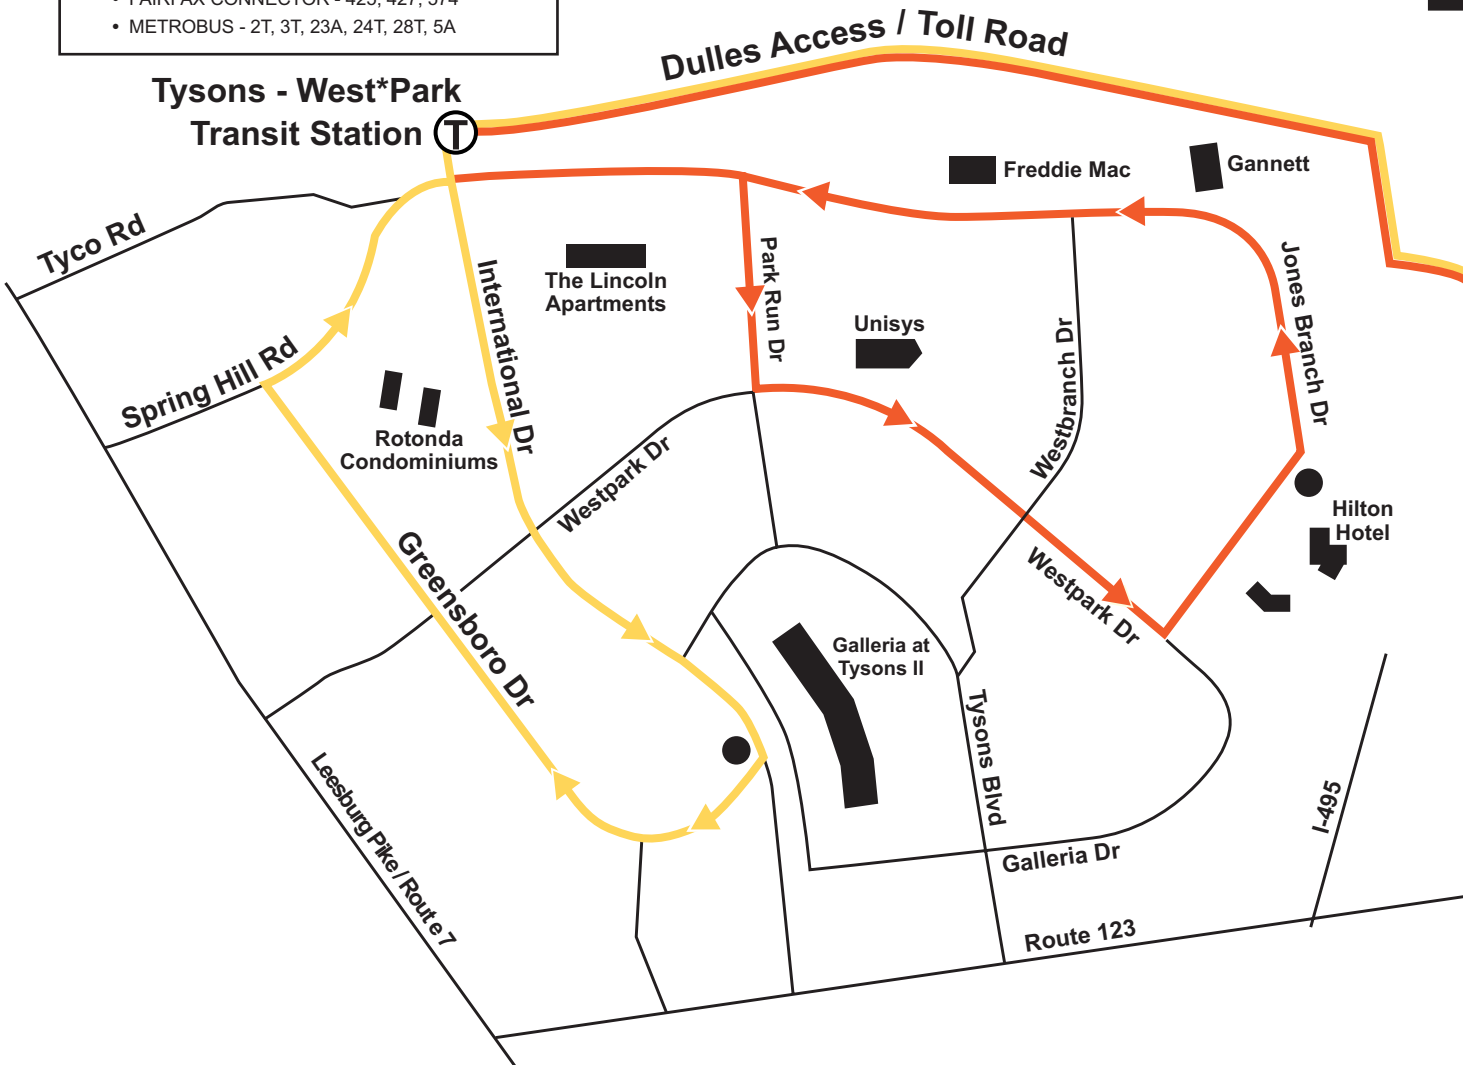

Depart
West Falls Church
Metro Station
Northside Bus Bays

Tysons-West*Park
Transit Station

Jones Branch Dr &
McLean Hilton Hotel

Tysons-West*Park
Transit Station

Arrive
West Falls Church
Metro Station
Northside Bus Bays

Tysons - West*Park Transit Station / West Falls Church Metro Line

Tysons-West*Park Transit Station /
Jones Branch Dr. / Greensboro Dr. /
West Falls Church Metro

(Weekday Service Only)

FAIRFAX
CONNECTOR

CUSTOMER SERVICE

Effective June 28, 2009

Print date February 29, 2012

Routes 425 / 427

**Tysons - West*Park Transit Station /
West Falls Church Metro Line**

T Transfer @ Tysons - West*Park Transit Station to:

- FAIRFAX CONNECTOR - 425, 427, 574
- METROBUS - 2T, 3T, 23A, 24T, 28T, 5A

LEGEND

- Route 425
- Route 427
- Timepoint
- Transfer to Other Routes (Including Timepoint)

M metro® **West Falls Church VT / UVT Metro Station**

North Bus Bays

North Entrance

Buses depart from the North Bus Bays. Use escalator at the north end of mezzanine.