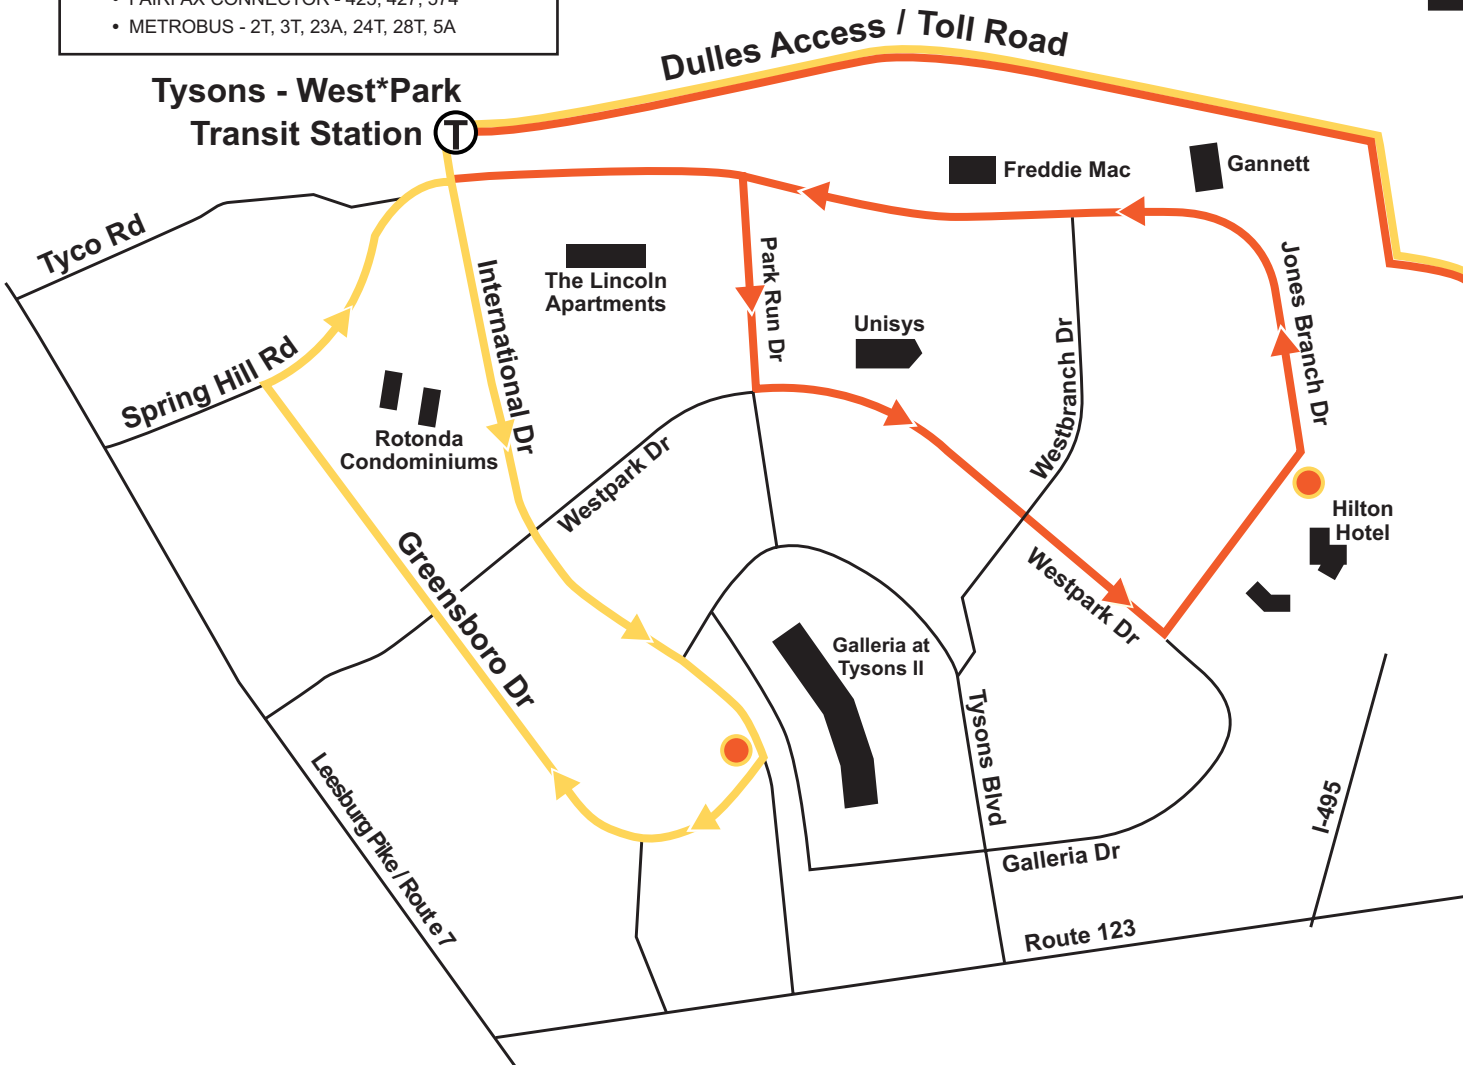

Depart West Falls Church Metro Station Northside Bus Bays

Tysons-West\*Park Transit Station

Jones Branch Dr & McLean Hilton Hotel

Tysons-West\*Park Transit Station

Arrive West Falls Church Metro Station Northside Bus Bays

Effective June 28, 2009

Print date June 10, 2010

**Routes 425 / 427**

**Tysons - West\*Park Transit Station /  
West Falls Church Metro Line**

**T** Transfer @ Tysons - West\*Park Transit Station to:

- FAIRFAX CONNECTOR - 425, 427, 574
- METROBUS - 2T, 3T, 23A, 24T, 28T, 5A

**LEGEND**

- Route 425
- Route 427
- Timepoint
- Transfer to Other Routes (Including Timepoint)

**M metro** West Falls Church VT / UVT Metro Station

North Bus Bays

North Entrance

Buses depart from the North Bus Bays.  
Use escalator at the north end of mezzanine.