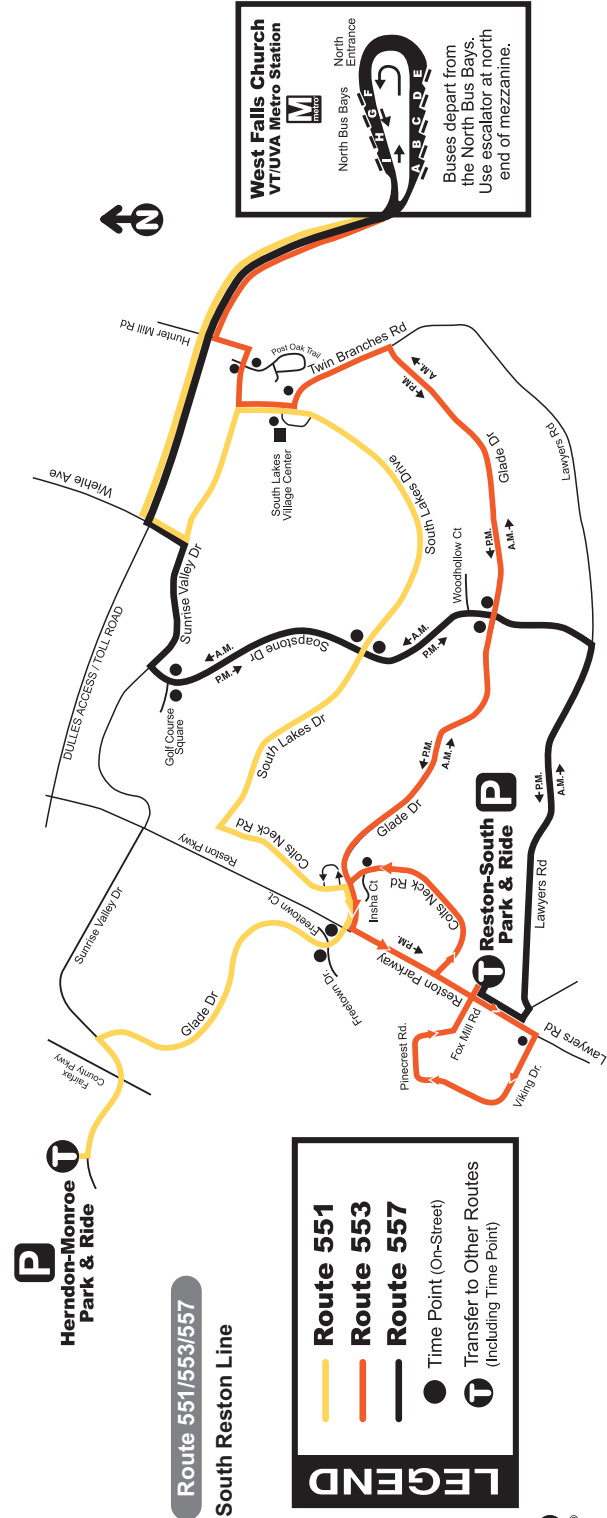

Weekday – Westbound – AM Service ☀

551	6:27	—	6:44	—	6:49	—	—	6:56	—	7:02	—
551	7:00	—	7:17	—	7:22	—	—	7:29	—	7:35	—
551	7:30	—	7:47	—	7:52	—	—	7:59	—	8:05	—
551	8:00	—	8:17	—	8:22	—	—	8:29	—	8:35	—
551	8:30	—	8:47	—	8:52	—	—	8:59	—	9:05	—

Weekday – Westbound – PM Service 🌙

551	3:05	—	3:22	—	3:27	—	—	3:34	—	3:40	—
551	3:35	—	3:52	—	3:57	—	—	4:04	—	4:10	—
557	3:54	—	—	4:10	—	4:13	—	—	4:19	—	—
551	4:09	—	4:26	—	4:31	—	—	4:38	—	4:44	—
553	4:35	4:51	4:54	—	—	—	5:00	—	5:07	—	5:17
551	4:39	—	4:56	—	5:01	—	—	5:08	—	5:14	—
557	4:54	—	—	5:10	—	5:13	—	—	5:19	—	—
551	5:09	—	5:26	—	5:31	—	—	5:38	—	5:44	—
553	5:10	5:26	5:29	—	—	—	5:35	—	5:42	—	5:52
557	5:24	—	—	5:41	—	5:44	—	—	5:50	—	—
551	5:39	—	5:56	—	6:01	—	—	6:08	—	6:14	—
553	5:45	6:01	6:04	—	—	—	6:10	—	6:17	—	6:27
557	5:54	—	—	6:11	—	6:14	—	—	6:20	—	—
551	6:09	—	6:26	—	6:31	—	—	6:38	—	6:44	—
557	6:24	—	—	6:41	—	6:44	—	—	6:50	—	—
553	6:25	6:41	6:44	—	—	—	6:50	—	6:57	—	7:07
551	6:39	—	6:56	—	7:01	—	—	7:08	—	7:14	—
557	6:54	—	—	7:11	—	7:14	—	—	7:20	—	—
553	7:00	7:15	7:18	—	—	—	7:24	—	7:31	—	7:40
551	7:09	—	7:26	—	7:31	—	—	7:38	—	7:44	—
551	7:30	—	7:47	—	7:52	—	—	7:59	—	8:05	—
551	8:00	—	8:17	—	8:22	—	—	8:29	—	8:35	—
551	8:40	—	8:57	—	9:02	—	—	9:09	—	9:15	—
551	9:40	—	9:57	—	10:02	—	—	10:09	—	10:15	—

Route 557
TRANSFER @ Reston South Park & Ride to:
• FAIRFAX CONNECTOR – 553, 585, 605 (on Reston Parkway)

Route 553
TRANSFER @ Reston South Park & Ride to:
• FAIRFAX CONNECTOR – 557, 585, 605 (on Reston Parkway)

Route 551
TRANSFER @ Herndon-Monroe Park & Ride to:
• FAIRFAX CONNECTOR – 924, 926, 927, 929, 950, 951, 952, 980, RBBS 2