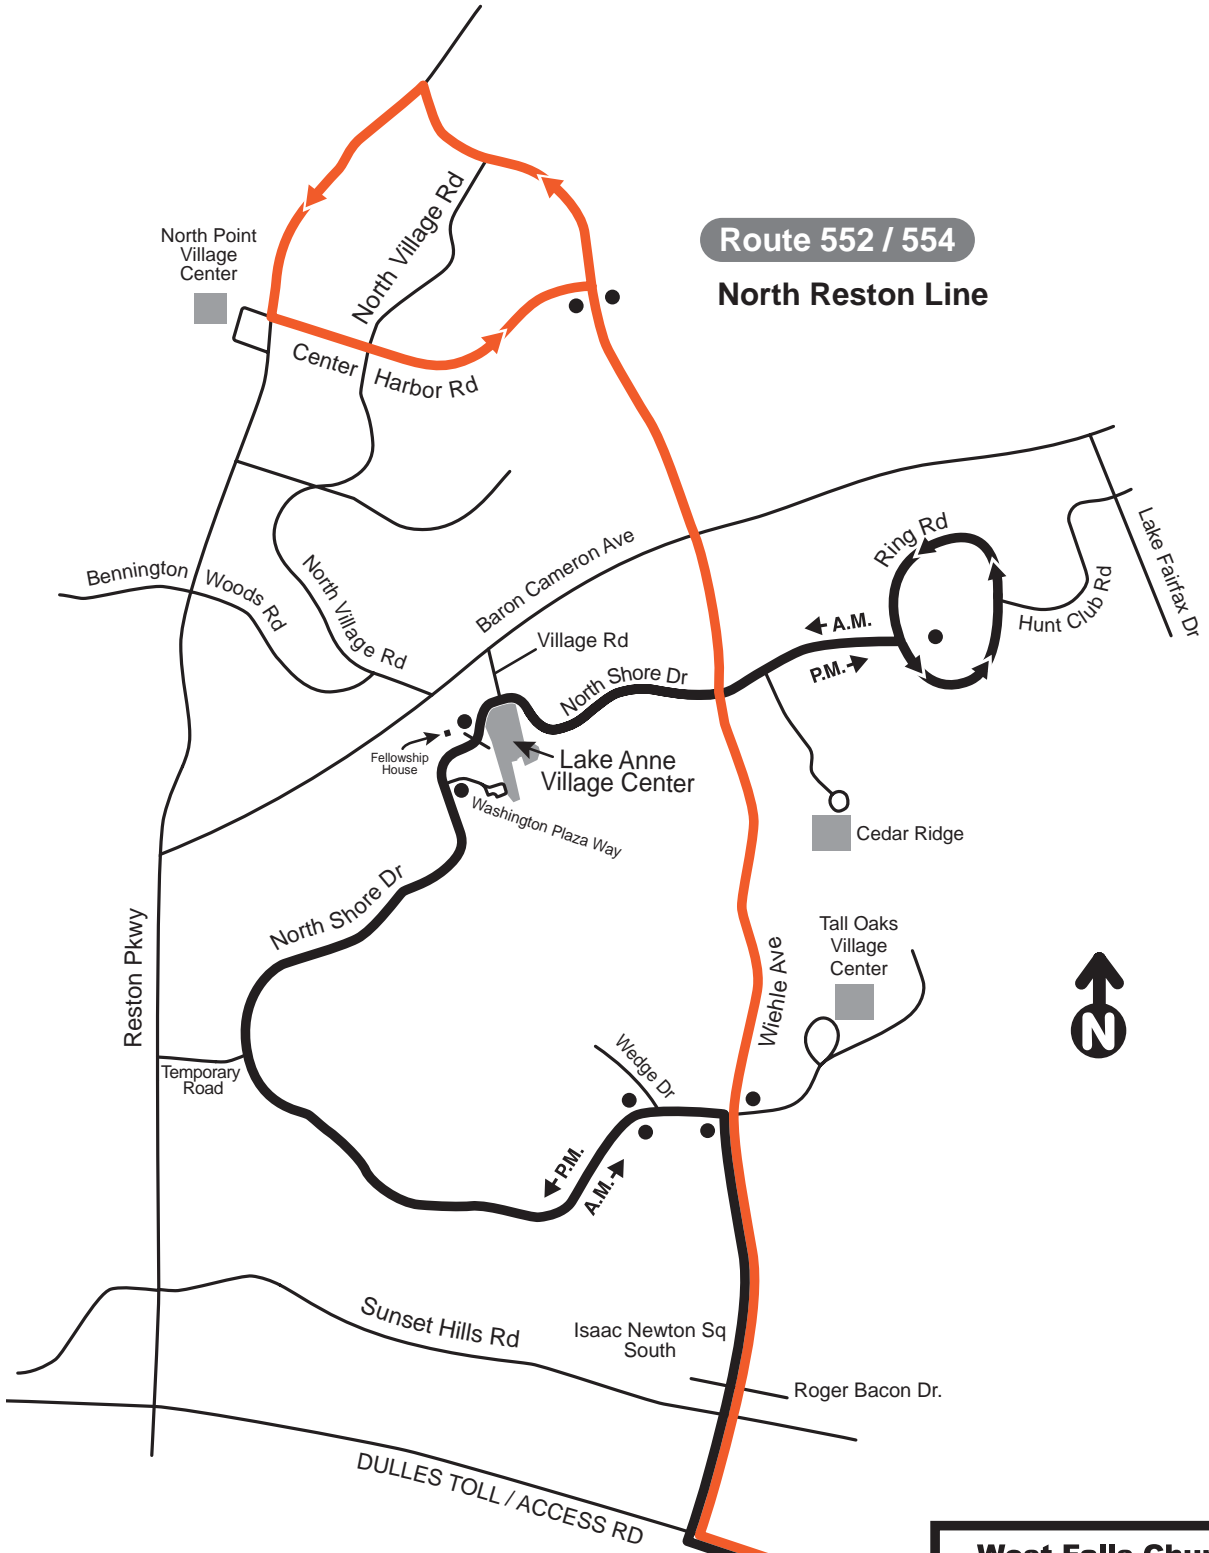

Route & Schedule  
Changes Effective 4/3/11

ROUTE	Ring Rd & North Shore Dr	North Shore Dr & Fellowship Sq	North Shore Dr & Wedge Dr	Wiehle Ave & Center Harbor Rd	Center Harbor Rd & Wiehle Ave	Wiehle Ave & North Shore Dr	West Falls Church Metro Station
-------	--------------------------	--------------------------------	---------------------------	-------------------------------	-------------------------------	-----------------------------	---------------------------------

ROUTE	West Falls Church Metro Station	North Shore Dr & Wedge Dr	North Shore Dr & Washington Square	Wiehle Ave & North Shore Dr	Ring Rd & North Shore Dr	Wiehle Ave & Center Harbor Rd	Center Harbor Rd & Wiehle Ave
-------	---------------------------------	---------------------------	------------------------------------	-----------------------------	--------------------------	-------------------------------	-------------------------------

**Weekday – PM Service 🌙 Westbound**

552	3:12	3:32	3:39	—	3:45	—	—
552	3:42	4:02	4:09	—	4:15	—	—
554	4:01	—	—	4:20	—	4:26	4:31
552	4:16	4:36	4:43	—	4:50	—	—
554	4:31	—	—	4:50	—	4:56	5:01
552	4:46	5:06	5:13	—	5:20	—	—
554	5:01	—	—	5:20	—	5:26	5:31
552	5:16	5:36	5:43	—	5:50	—	—
554	5:31	—	—	5:50	—	5:56	6:01
552	5:46	6:06	6:13	—	6:20	—	—
554	6:01	—	—	6:20	—	6:26	6:31
552	6:16	6:36	6:43	—	6:50	—	—
554	6:31	—	—	6:50	—	6:55	7:00
552	6:46	7:06	7:13	—	7:19	—	—
554	7:01	—	—	7:20	—	7:25	7:30
552	7:16	7:36	7:43	—	7:49	—	—
552	7:42	8:02	8:09	—	8:15	—	—
552	8:35	8:55	9:02	—	9:08	—	—

### LEGEND

- Route 552
- Route 554
- Time Point (On-Street)
- T Transfer to Other Routes (Including Time Point)

**West Falls Church  
VT/UVA Metro Station**

North Bus Bays      North Entrance

Buses depart from the North Bus Bays. Use escalator at north end of mezzanine.