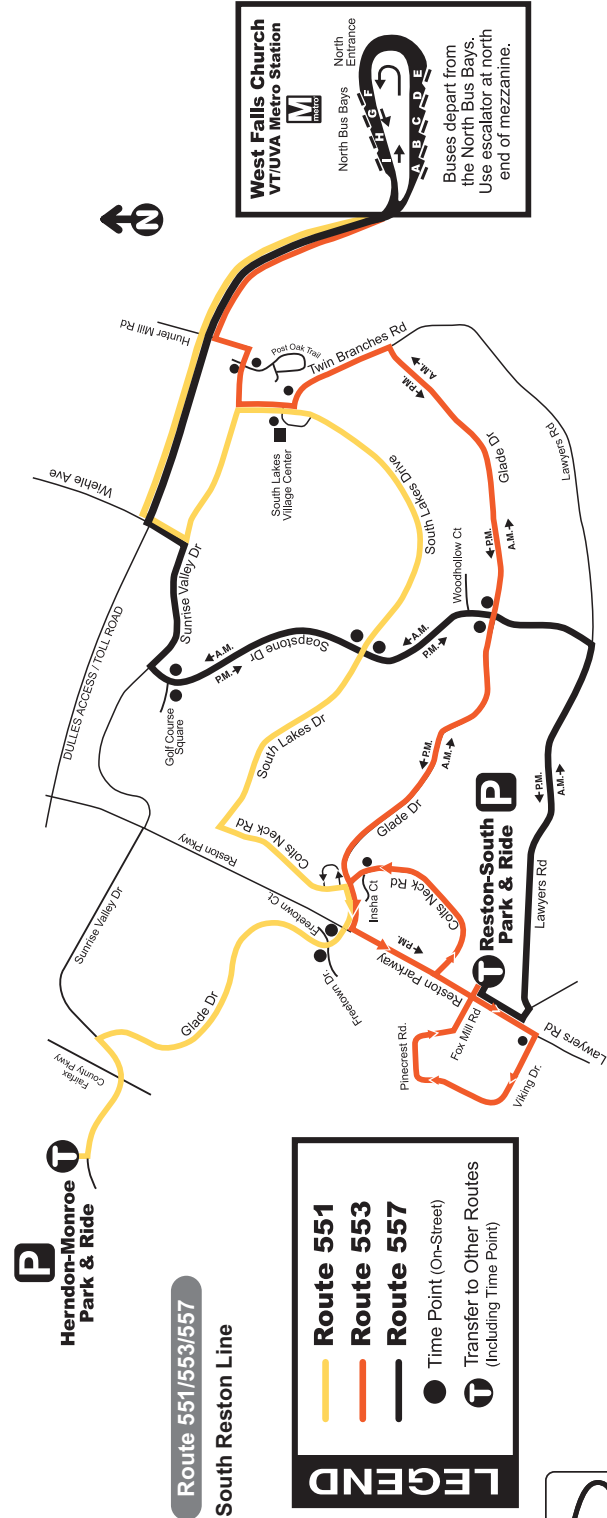

Weekday – Westbound – AM Service ☀

551	6:27	—	6:44	—	6:49	—	—	6:56	—	7:02	—
551	7:00	—	7:17	—	7:22	—	—	7:29	—	7:35	—
551	7:30	—	7:47	—	7:52	—	—	7:59	—	8:05	—
551	8:00	—	8:17	—	8:22	—	—	8:29	—	8:35	—
551	8:30	—	8:47	—	8:52	—	—	8:59	—	9:05	—

Weekday – Westbound – PM Service 🌙

551	3:05	—	3:22	—	3:27	—	—	3:34	—	3:40	—
551	3:35	—	3:52	—	3:57	—	—	4:04	—	4:10	—
557	3:54	—	—	4:10	—	4:13	—	—	4:19	—	—
551	4:09	—	4:26	—	4:31	—	—	4:38	—	4:44	—
553	4:35	4:51	4:54	—	—	5:00	—	5:07	—	5:17	—
551	4:39	—	4:56	—	5:01	—	—	5:08	—	5:14	—
557	4:54	—	—	5:10	—	5:13	—	—	5:19	—	—
551	5:09	—	5:26	—	5:31	—	—	5:38	—	5:44	—
553	5:10	5:26	5:29	—	—	5:35	—	5:42	—	5:52	—
557	5:24	—	—	5:41	—	5:44	—	—	5:50	—	—
551	5:39	—	5:56	—	6:01	—	—	6:08	—	6:14	—
553	5:45	6:01	6:04	—	—	6:10	—	6:17	—	6:27	—
557	5:54	—	—	6:11	—	6:14	—	—	6:20	—	—
551	6:09	—	6:26	—	6:31	—	—	6:38	—	6:44	—
557	6:24	—	—	6:41	—	6:44	—	—	6:50	—	—
553	6:25	6:41	6:44	—	—	6:50	—	6:57	—	7:07	—
551	6:39	—	6:56	—	7:01	—	—	7:08	—	7:14	—
557	6:54	—	—	7:11	—	7:14	—	—	7:20	—	—
553	7:00	7:15	7:18	—	—	7:24	—	7:31	—	7:40	—
551	7:09	—	7:26	—	7:31	—	—	7:38	—	7:44	—
551	7:30	—	7:47	—	7:52	—	—	7:59	—	8:05	—
551	8:00	—	8:17	—	8:22	—	—	8:29	—	8:35	—
551	8:40	—	8:57	—	9:02	—	—	9:09	—	9:15	—
551	9:40	—	9:57	—	10:02	—	—	10:09	—	10:15	—

Route 557
TRANSFER @ Reston South Park & Ride to:
FAIRFAX CONNECTOR – 553, 585,
605 (on Reston Parkway)

Route 553
TRANSFER @ Reston South Park & Ride to:
FAIRFAX CONNECTOR – 557, 585,
605 (on Reston Parkway)

Route 551
TRANSFER @ Herndon-Monroe Park & Ride to:
FAIRFAX CONNECTOR – 924, 926, 927, 929,
950, 951, 952, 980, RBBS 2