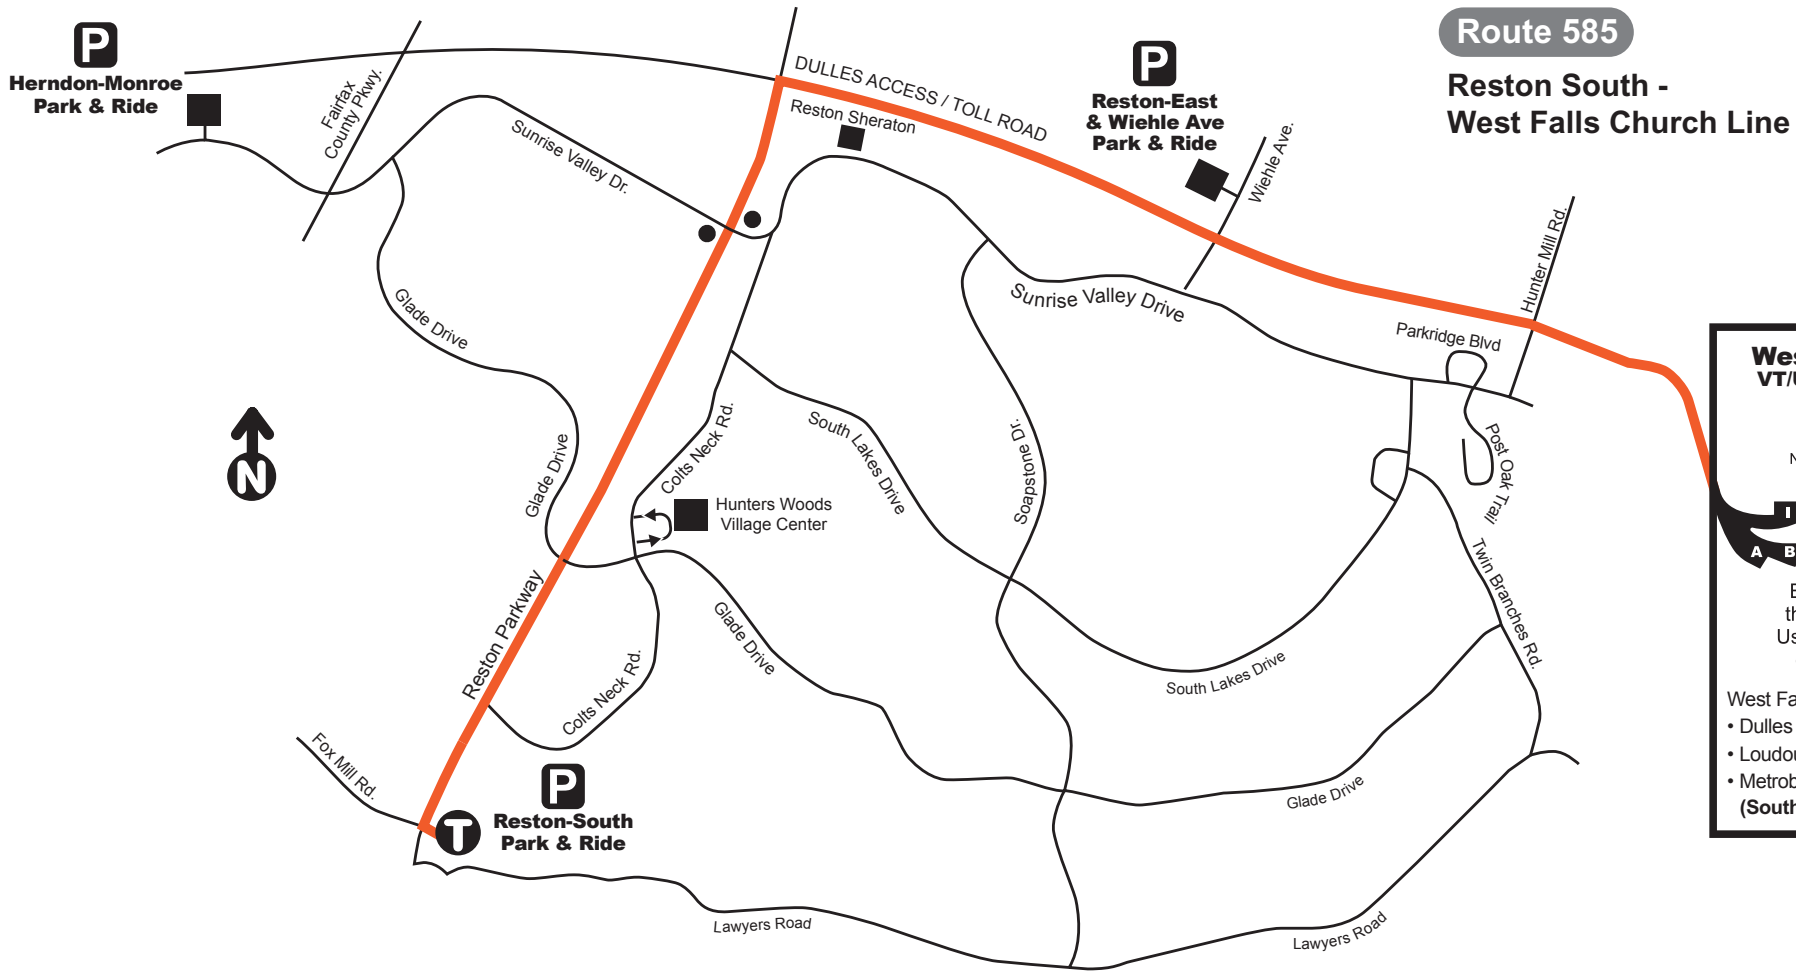

Reston Pkwy & Sunrise Valley Dr

Reston Pkwy & Sunrise Valley Dr

Weekday – AM Service ☀ **Eastbound** | **Weekday – PM Service** 🌙 **Westbound**

Reston South Park & Ride	Reston Pkwy & Sunrise Valley Dr	West Falls Church Metro Station	West Falls Church Metro Station	Reston Pkwy & Sunrise Valley Dr	Reston South Park & Ride
4:40	4:45	5:00	3:25	3:40	3:47
5:05	5:10	5:25	3:50	4:05	4:12
5:30	5:35	5:50	4:05	4:21	4:28
6:05	6:10	6:26	4:20	4:36	4:43
6:20	6:25	6:41	4:30	4:46	4:53
6:30	6:35	6:51	4:45	5:01	5:08
6:36	6:41	6:57	5:00	5:20	5:27
7:02	7:07	7:23	5:20	5:40	5:47
7:10	7:15	7:31	5:35	5:55	6:02
7:22	7:27	7:47	5:55	6:15	6:22
7:42	7:47	8:07	6:10	6:30	6:37
8:02	8:07	8:27	6:20	6:40	6:47
8:10	8:15	8:35	6:35	6:55	7:02
8:20	8:25	8:45	7:00	7:16	7:21
8:40	8:45	9:04	7:30	7:45	7:50
9:10	9:15	9:34	8:10	8:25	8:30
9:40	9:45	10:04			

Reston South - West Falls Church Line

Reston South Park and Ride / West Falls Church Metro Station

(Weekday Service Only)

FAIRFAX
CONNECTOR

CUSTOMER SERVICE

www.fairfaxconnector.com

703-339-7200

TTY 703-339-1608

Route 585

**Reston South -
West Falls Church Line**

**West Falls Church
VT/UVA Metro Station**

North Bus Bays

North Entrance

Buses depart from the North Bus Bays. Use escalator at north end of mezzanine

West Falls Church Connections to:

- Dulles Flyer (airport service)
- Loudoun County Commuter Bus
- Metrobus 3B, 3T, 28A, 28B, 28T (South Bus Bays)

LEGEND	Route 585	Route 585
	Time Point (On-Street)	TRANSFER @ Reston South Park & Ride to:
	Transfer to Other Routes (Including Time Point)	• FAIRFAX CONNECTOR – 553, 557, 605 (on Reston Parkway)