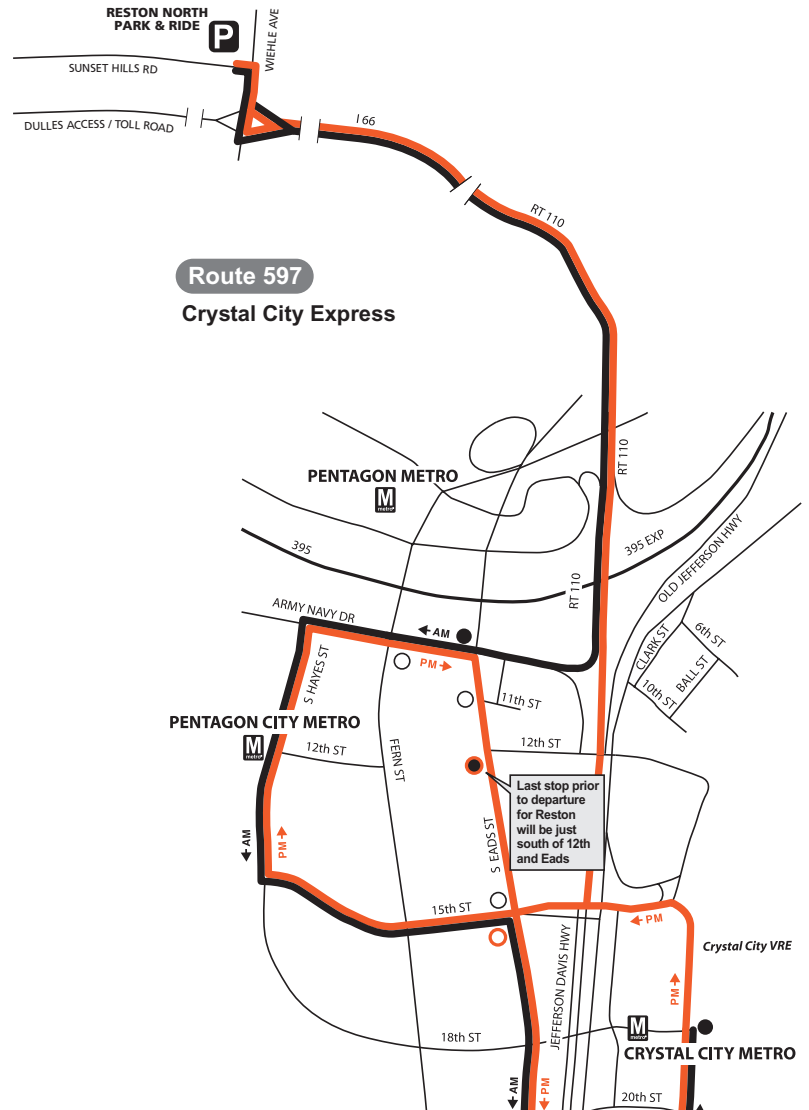

PENTAGON EXPRESS

595

ROUTE

595 / 597

Weekday – AM Service ☀ Eastbound

Weekday – PM Service 🌙 Westbound

5:35	6:10
6:05	6:40
6:30	7:10
7:00	7:40
7:30	8:10
8:00	8:40

3:50	4:32
4:20	5:02
4:50	5:32
5:20	6:02
5:50	6:32
6:20	7:02
6:50	7:32

CRYSTAL CITY EXPRESS

597

Army-Navy Dr & Eads St

South Clark St & 26th St

Crystal Dr & 18th St

15th St & Eads St

Crystal Dr & 18th St

Eads St & 12th St

Route 595
Pentagon Express

Route 597
Crystal City Express

LEGEND

- Route 595 - AM Routing
- Route 595 - PM Routing
- Bus Stop
- Time Point (On-Street / Bus Stop)
- Park & Ride
- Metro Station (Including Time Point)

LEGEND

- Route 597 - AM Routing
- Route 597 - PM Routing
- Bus Stop
- Time Point (On-Street / Bus Stop)
- Park & Ride
- Metro Station (Including Time Point)
- Last stop prior to departure for Reston
- 15th & Eads - 597 PM start