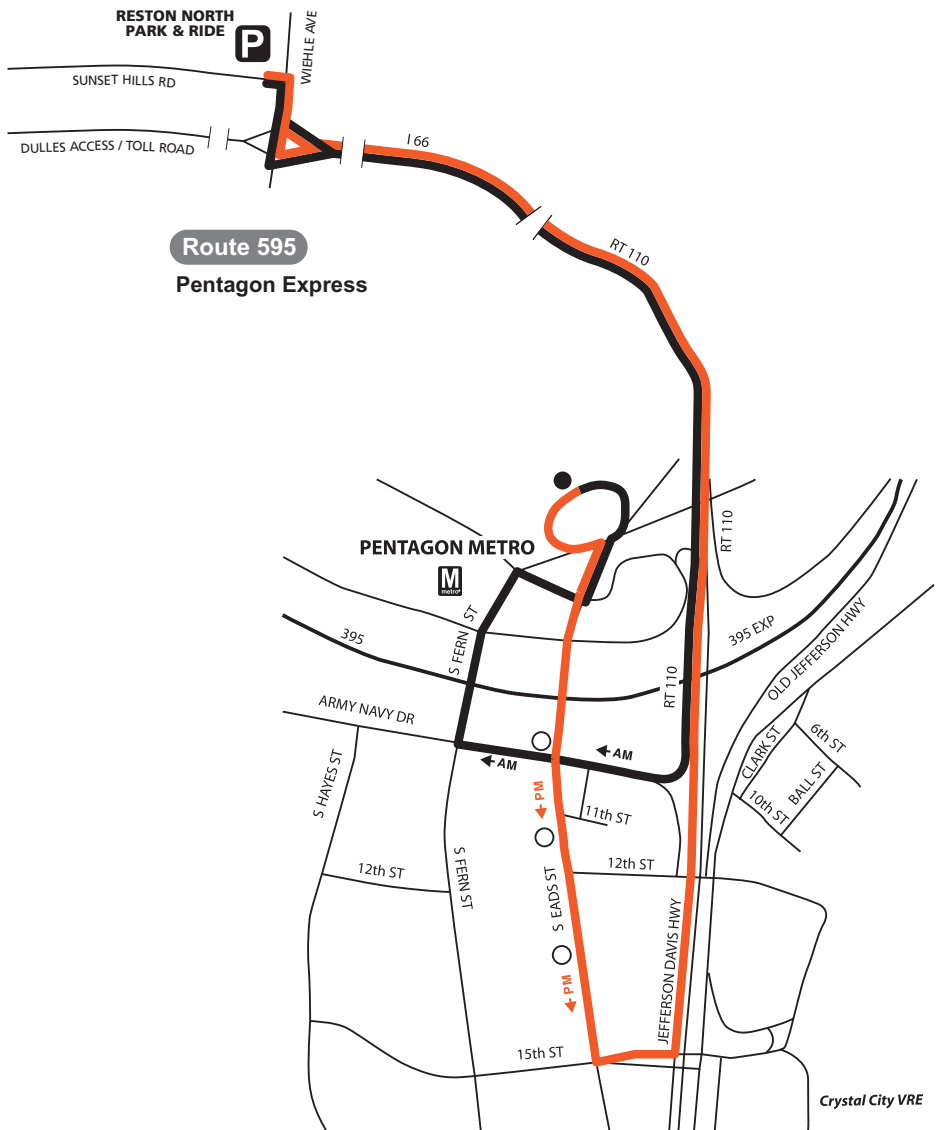

PENTAGON EXPRESS

595

ROUTE

595 / 597

Weekday – AM Service ☀ Eastbound

Weekday – PM Service 🌙 Westbound

5:35	6:10
6:05	6:40
6:30	7:10
7:00	7:40
7:30	8:10
8:00	8:40

3:50	4:32
4:20	5:02
4:50	5:32
5:20	6:02
5:50	6:32
6:20	7:02
6:50	7:32

Weekday – AM Service ☀ Eastbound

Weekday – PM Service 🌙 Westbound

5:58	6:35	6:41	6:50
6:28	7:05	7:11	7:20
6:58	7:35	7:41	7:50
7:28	8:05	8:11	8:20
7:58	8:35	8:41	8:50

3:30	3:39	3:48	4:23
4:06	4:15	4:24	4:59
4:36	4:45	4:54	5:29
5:06	5:15	5:24	5:59
5:45	5:54	6:03	6:38

Route 595
Pentagon Express

Route 597
Crystal City Express

LEGEND

- Route 595 - AM Routing
- Route 595 - PM Routing
- Bus Stop
- Time Point (On-Street / Bus Stop)
- Park & Ride
- Metro Station (Including Time Point)

LEGEND

- Route 597 - AM Routing
- Route 597 - PM Routing
- Bus Stop
- Time Point (On-Street / Bus Stop)
- Park & Ride
- Metro Station (Including Time Point)
- Last stop prior to departure for Reston
- 15th & Eads - 597 PM start