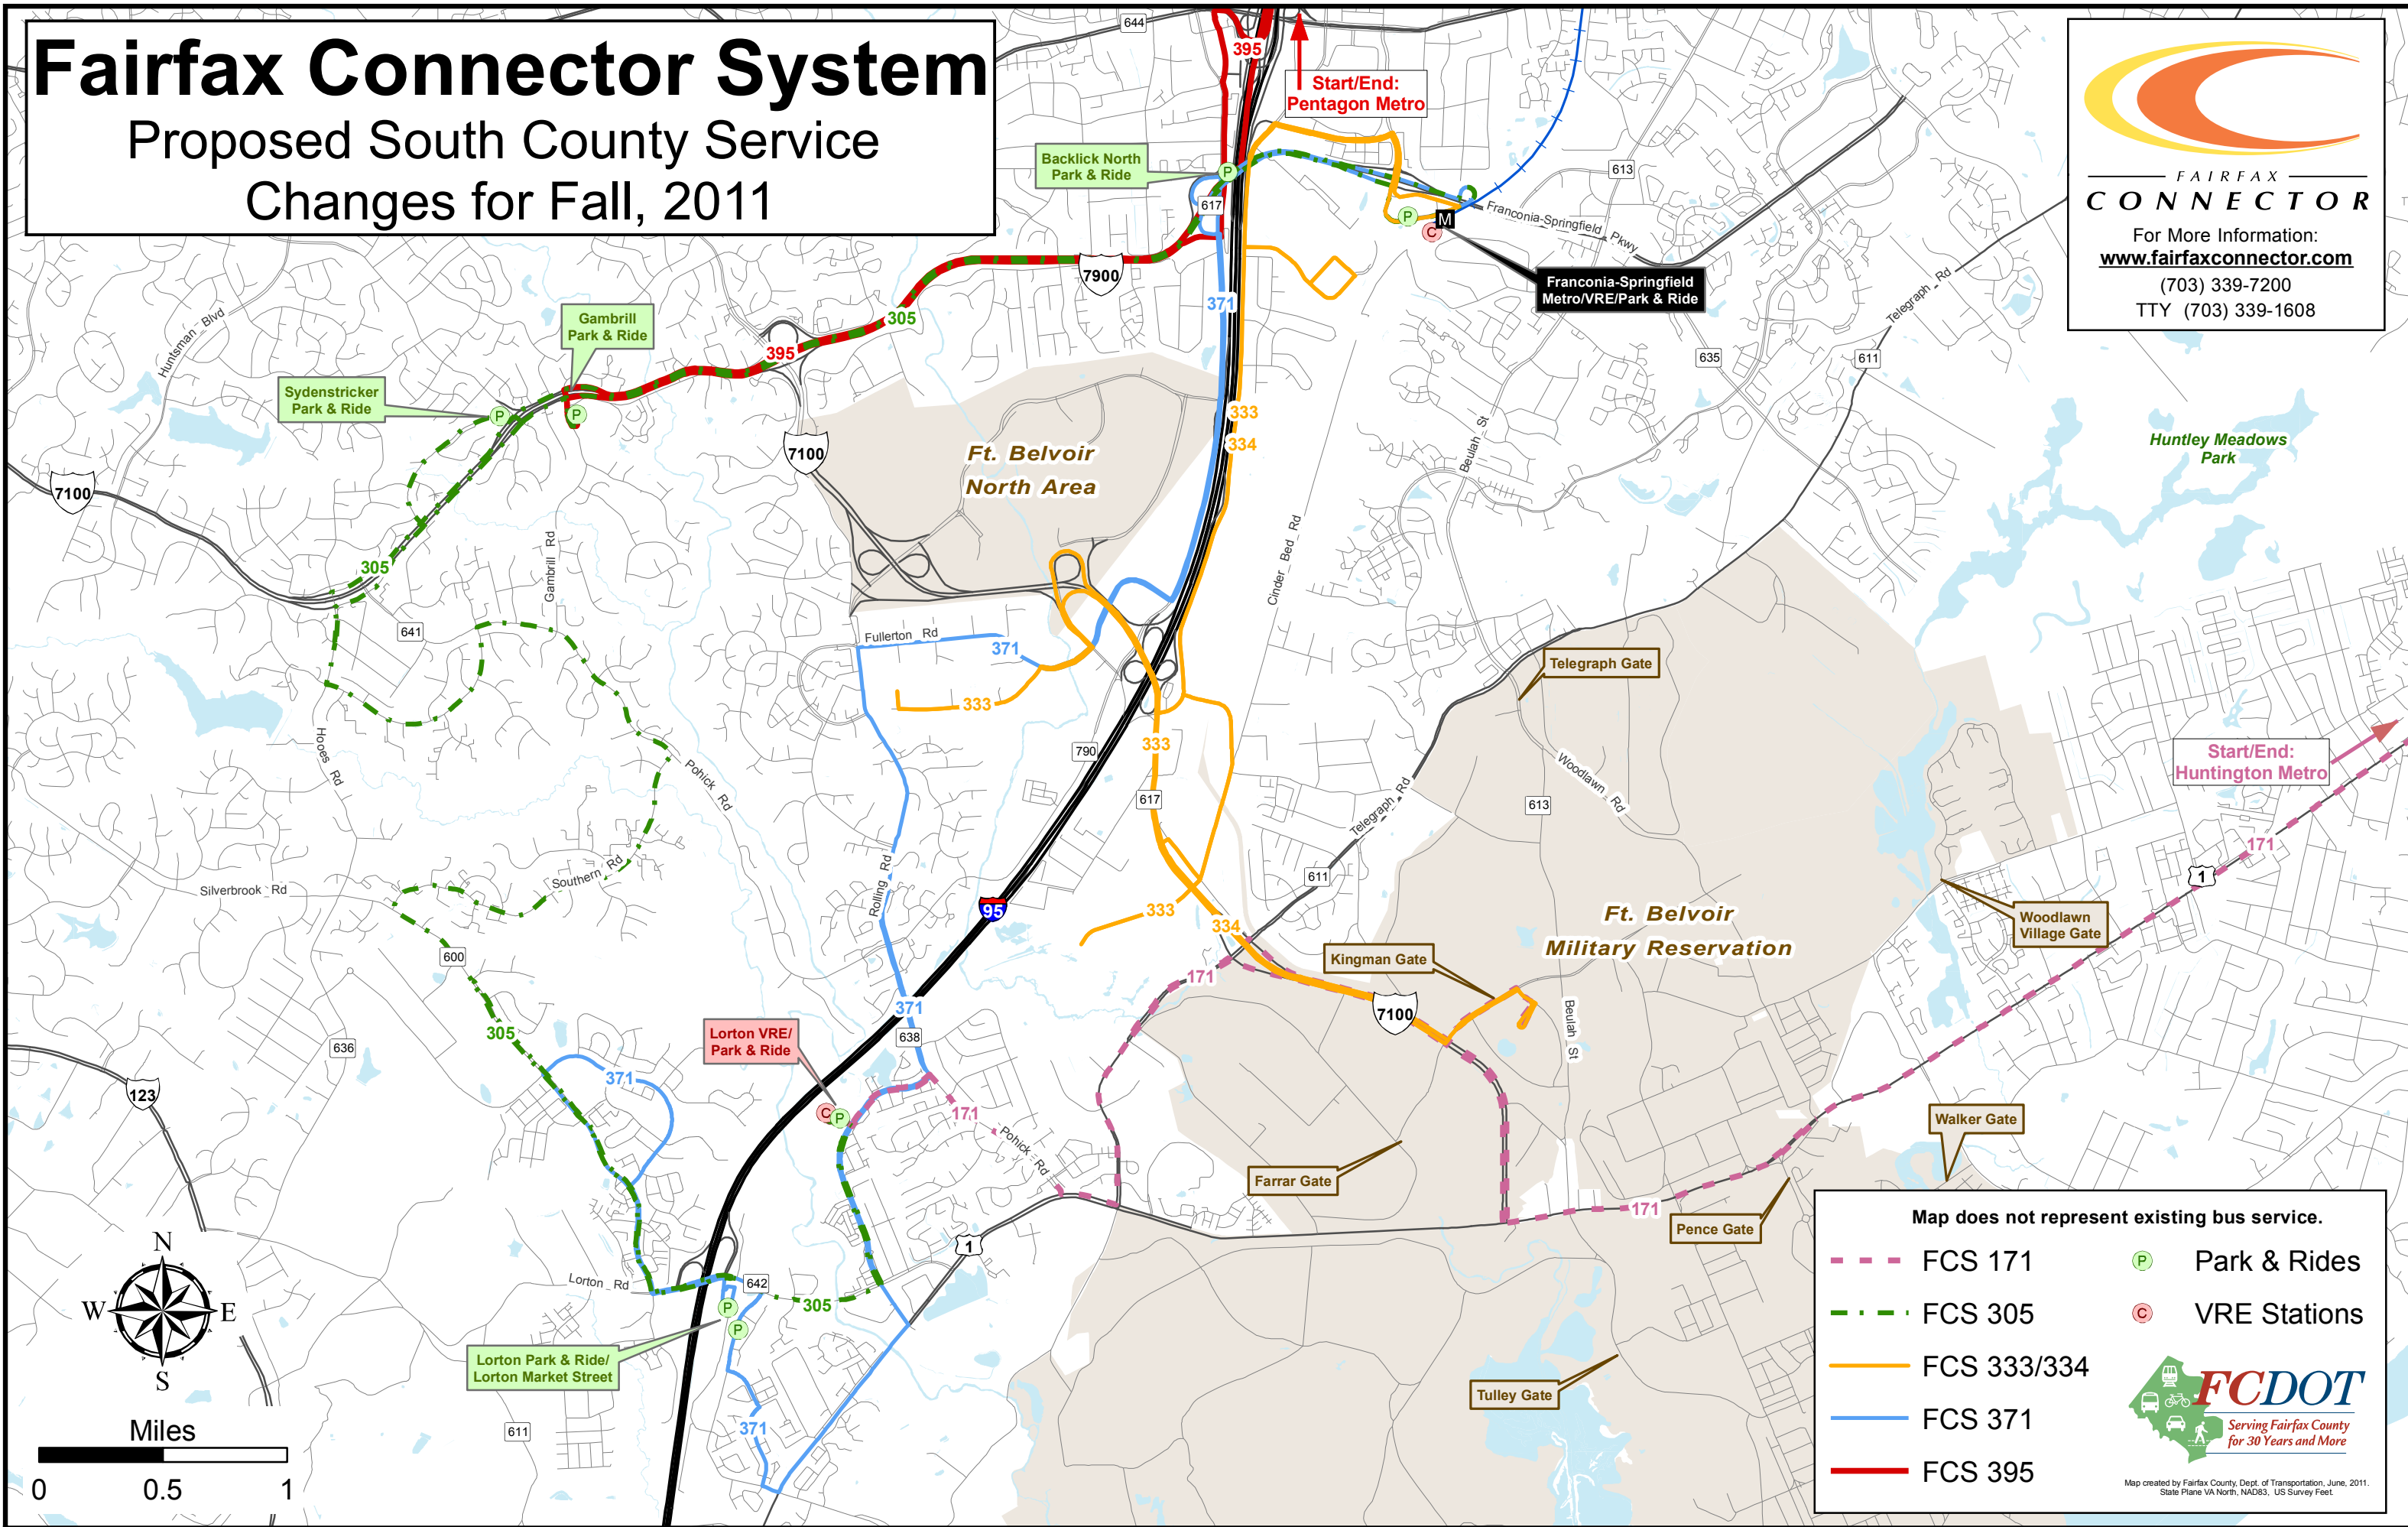

Fairfax Connector System

Proposed South County Service Changes for Fall, 2011

FAIRFAX
CONNECTOR

For More Information:
www.fairfaxconnector.com
 (703) 339-7200
 TTY (703) 339-1608

Map does not represent existing bus service.

- FCS 171
- .- FCS 305
- FCS 333/334
- FCS 371
- FCS 395
- P Park & Rides
- C VRE Stations

Map created by Fairfax County, Dept. of Transportation, June, 2011.
 State Plane VA North, NAD83, US Survey Feet