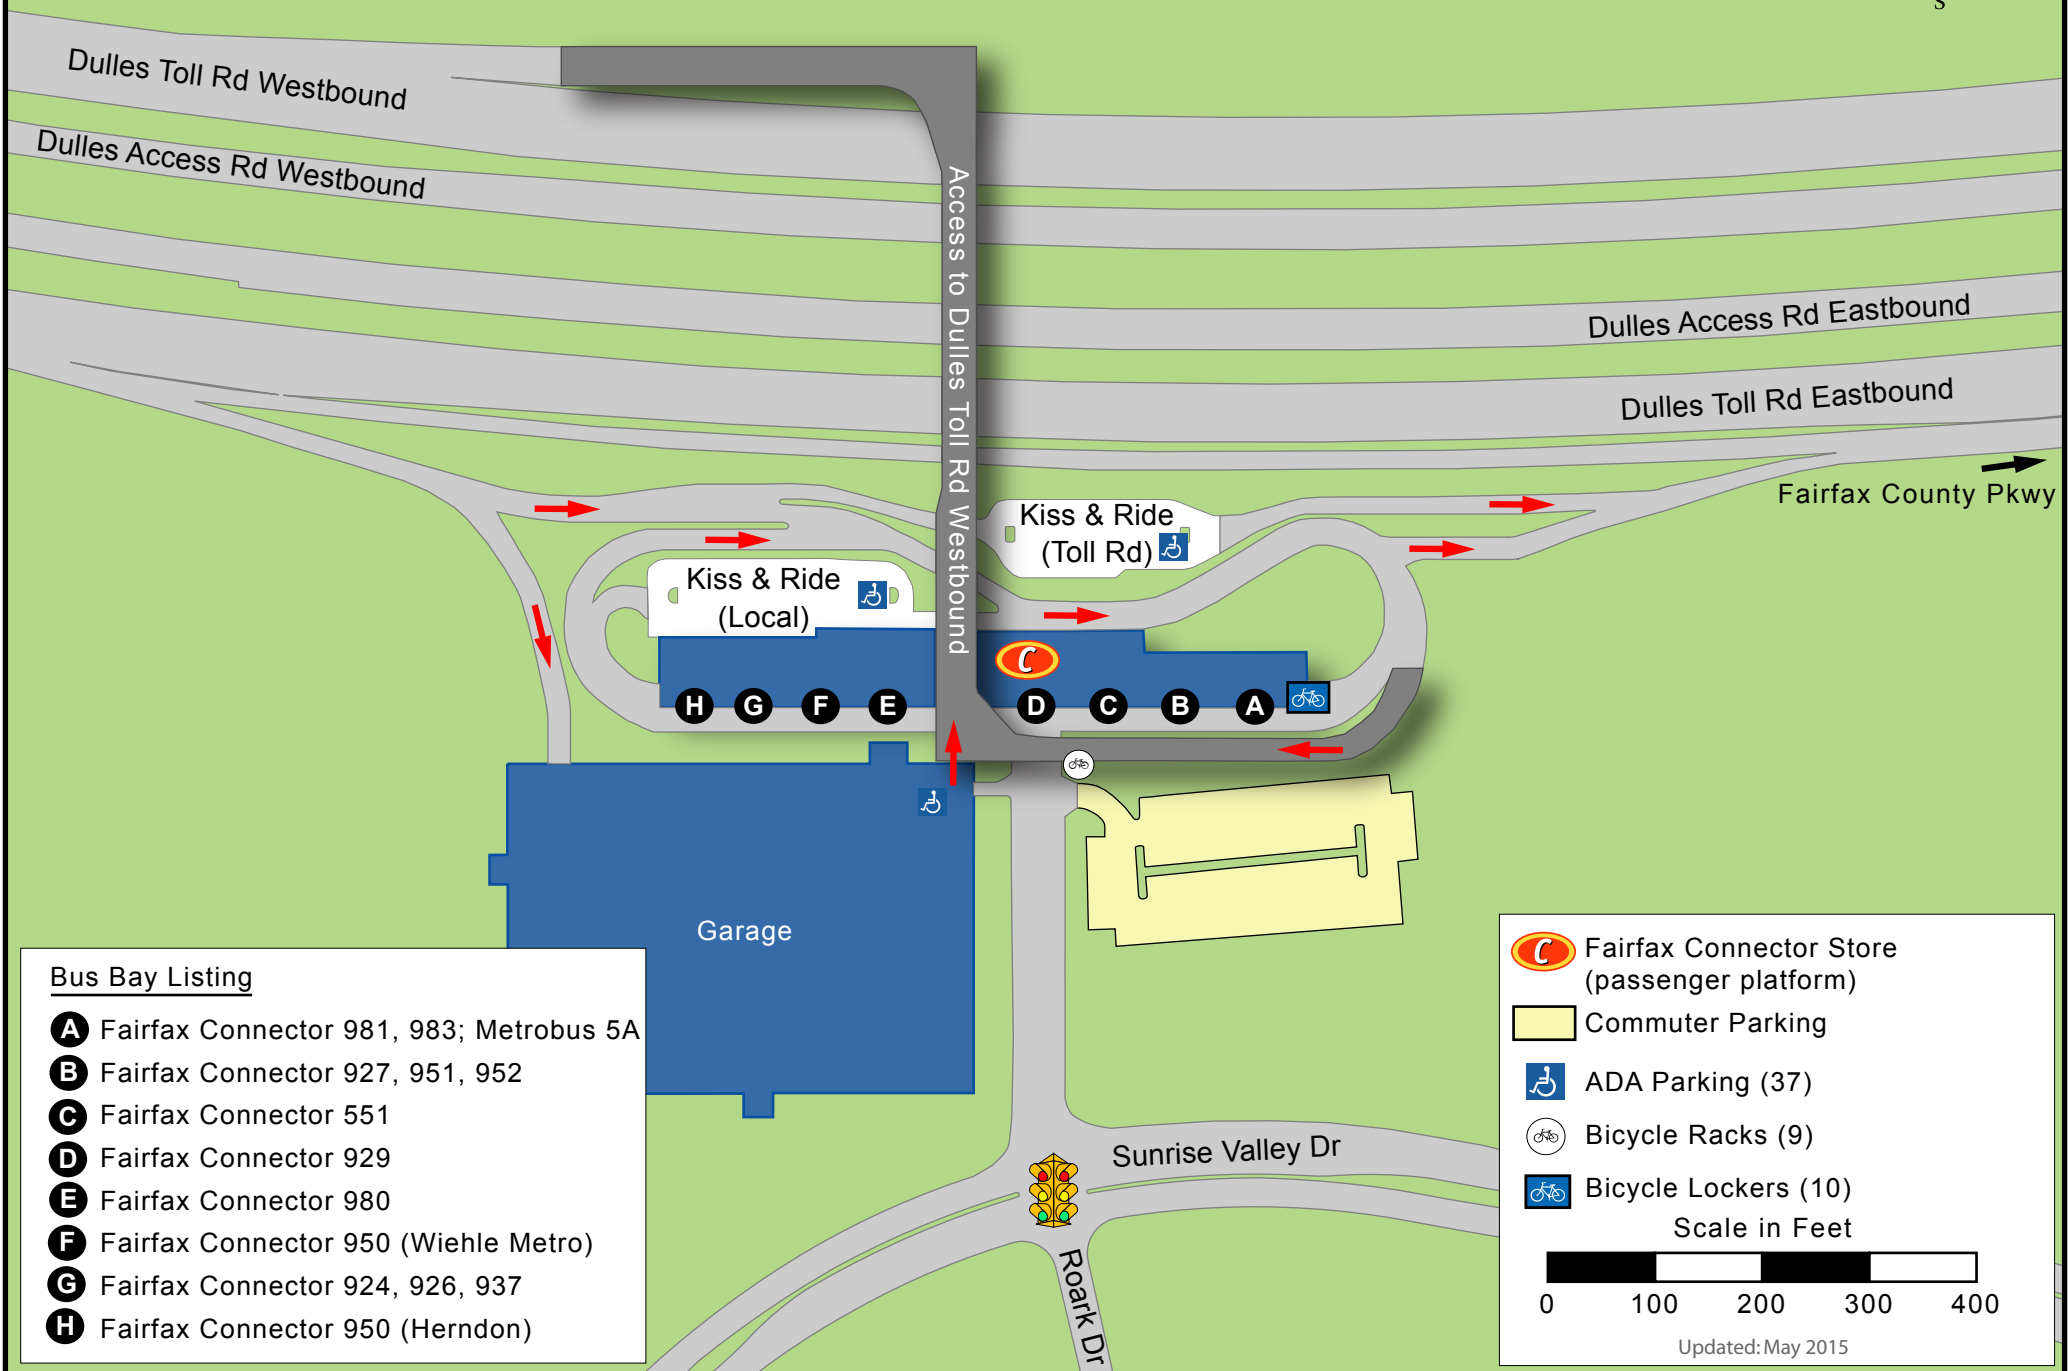

HERNDON - MONROE

Fairfax County - 1745 spaces available

Bus Bay Listing

- A** Fairfax Connector 981, 983; Metrobus 5A
- B** Fairfax Connector 927, 951, 952
- C** Fairfax Connector 551
- D** Fairfax Connector 929
- E** Fairfax Connector 980
- F** Fairfax Connector 950 (Wiehle Metro)
- G** Fairfax Connector 924, 926, 937
- H** Fairfax Connector 950 (Herndon)

-  Fairfax Connector Store (passenger platform)
-  Commuter Parking
-  ADA Parking (37)
-  Bicycle Racks (9)
-  Bicycle Lockers (10)

Scale in Feet

0 100 200 300 400

Updated: May 2015