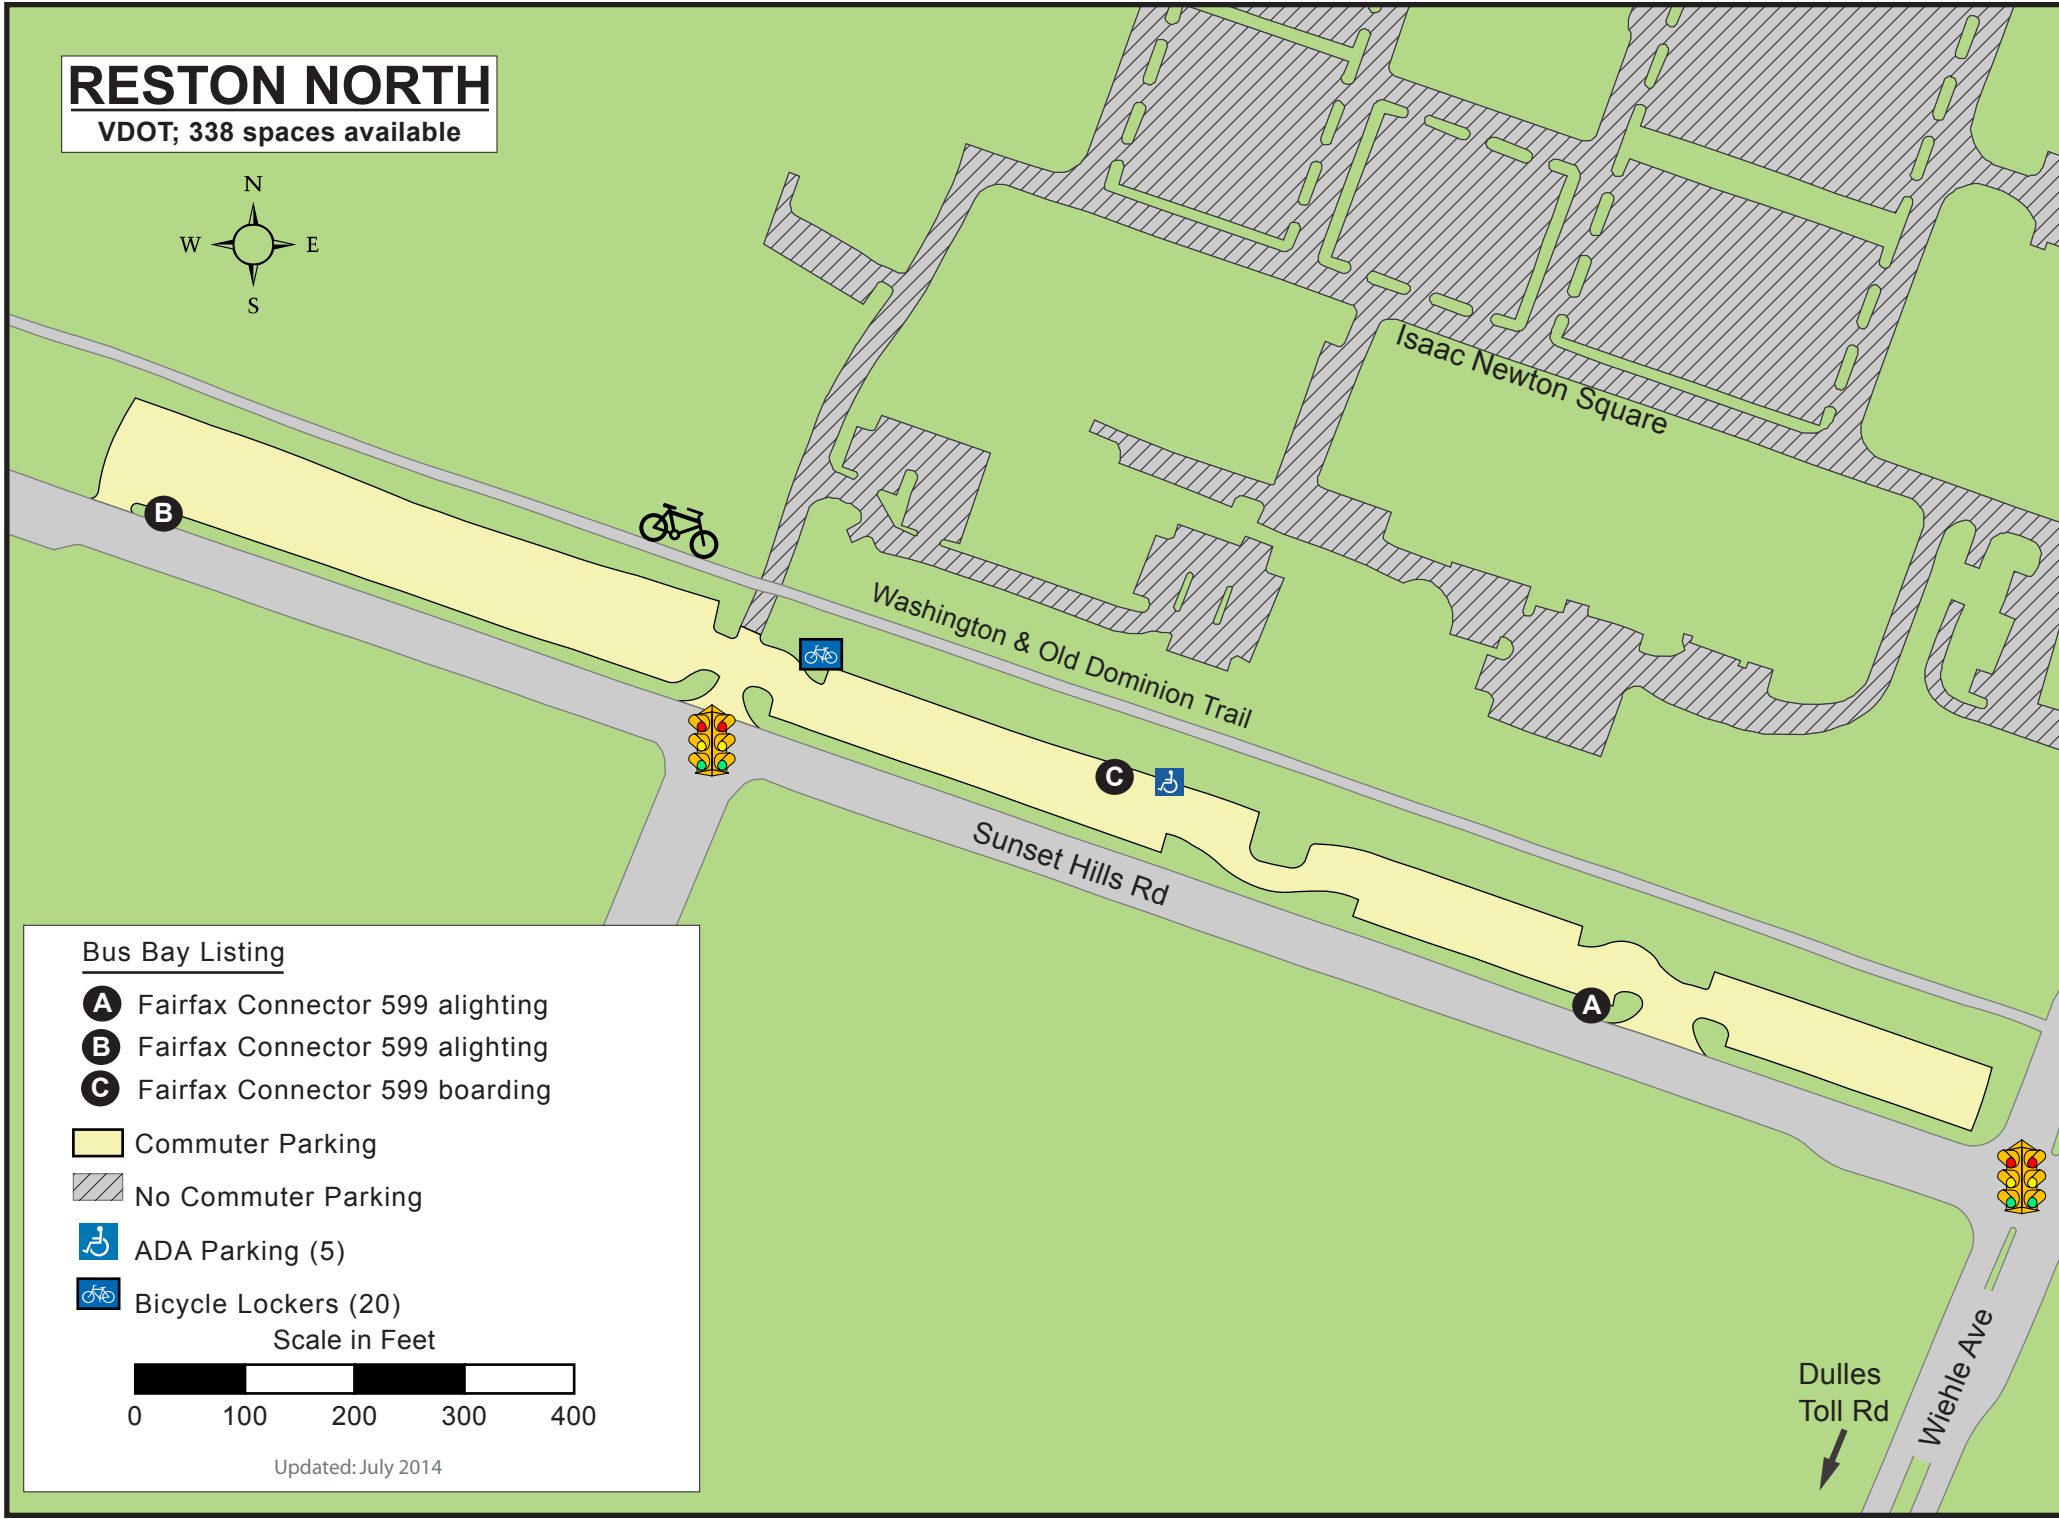

RESTON NORTH

VDOT; 338 spaces available

Bus Bay Listing

- A** Fairfax Connector 599 alighting
- B** Fairfax Connector 599 alighting
- C** Fairfax Connector 599 boarding

- Commuter Parking
- No Commuter Parking
- ADA Parking (5)
- Bicycle Lockers (20)