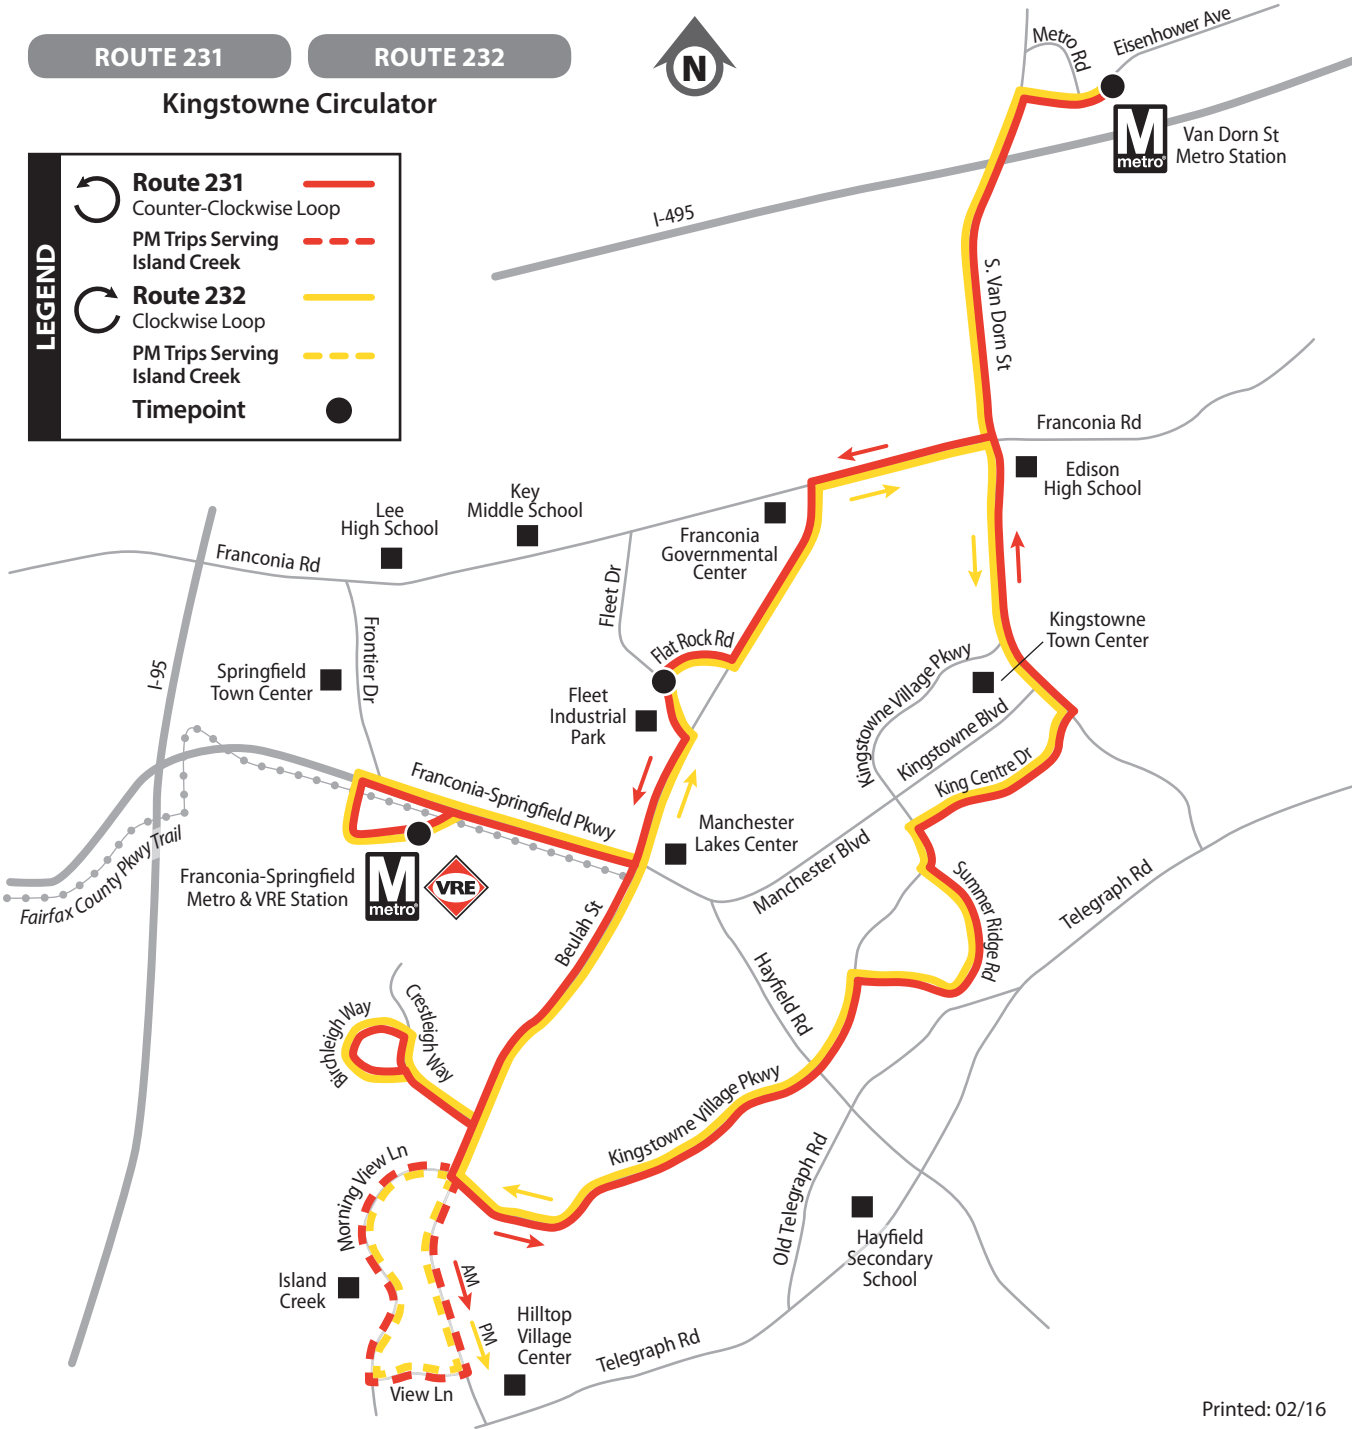

ROUTE 231

ROUTE 232

### Kingstowne Circulator

**LEGEND**

- Route 231**  
Counter-Clockwise Loop
- PM Trips Serving  
Island Creek
- Route 232**  
Clockwise Loop
- PM Trips Serving  
Island Creek
- Timepoint**

### SERVICE NOTES

◆ AM trips that serve Island Creek. See Route 335 schedule for trips after 6:45 AM.

### SERVICE NOTES

◆ PM trips that serve Island Creek. See Route 335 schedule for trips before 6:00 PM.