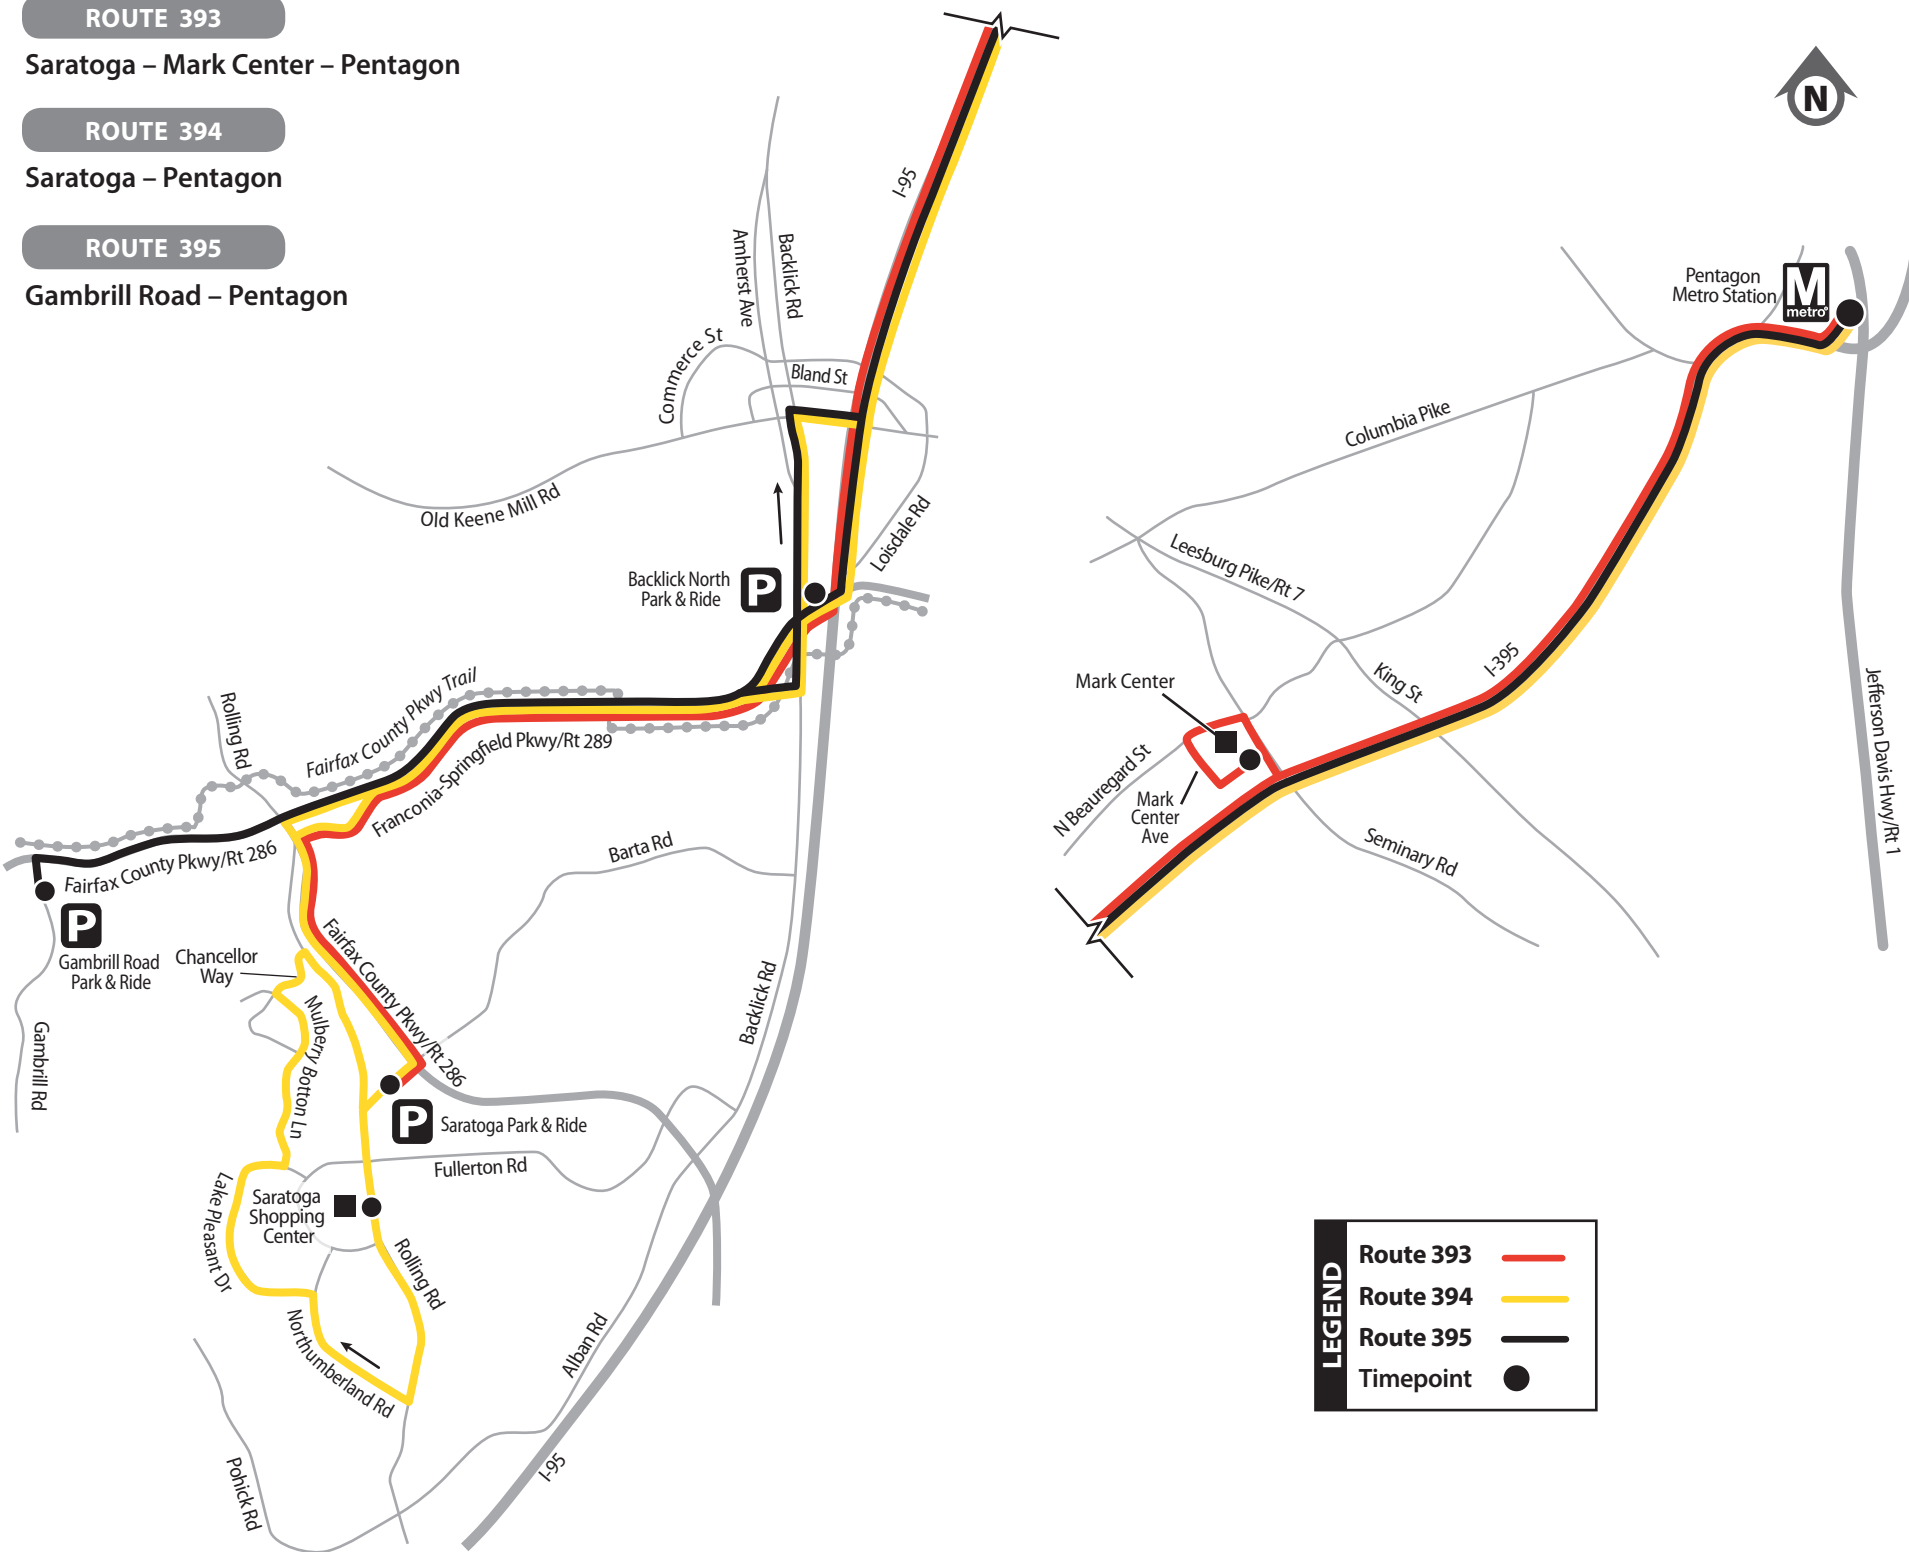

ROUTE 393

Saratoga – Mark Center – Pentagon

ROUTE 394

Saratoga – Pentagon

ROUTE 395

Gambrill Road – Pentagon

393 · 394 · 395

Effective March 18, 2017

Springfield – Pentagon

Gambrill Road Park & Ride • Saratoga Shopping Center • Saratoga Park & Ride • Backlick North Park & Ride • Mark Center • Pentagon Metro Station

Weekday Rush Hour Service Only

FAIRFAX
CONNECTOR

For fares and important information about the bus system, see the brochure:

Fares, Policies & General Information

www.fairfaxconnector.com

703-339-7200 • TTY 703-339-1608

/fairfaxconnector @ffxconnector

Fairfax County Department of Transportation (FCDOT) ensures nondiscrimination in all programs and activities in accordance with Title VI of the Civil Rights Act of 1964 and the Americans with Disabilities Act (ADA). To request this information in an alternate format, contact FCDOT at 703-877-5600, TTY 711.