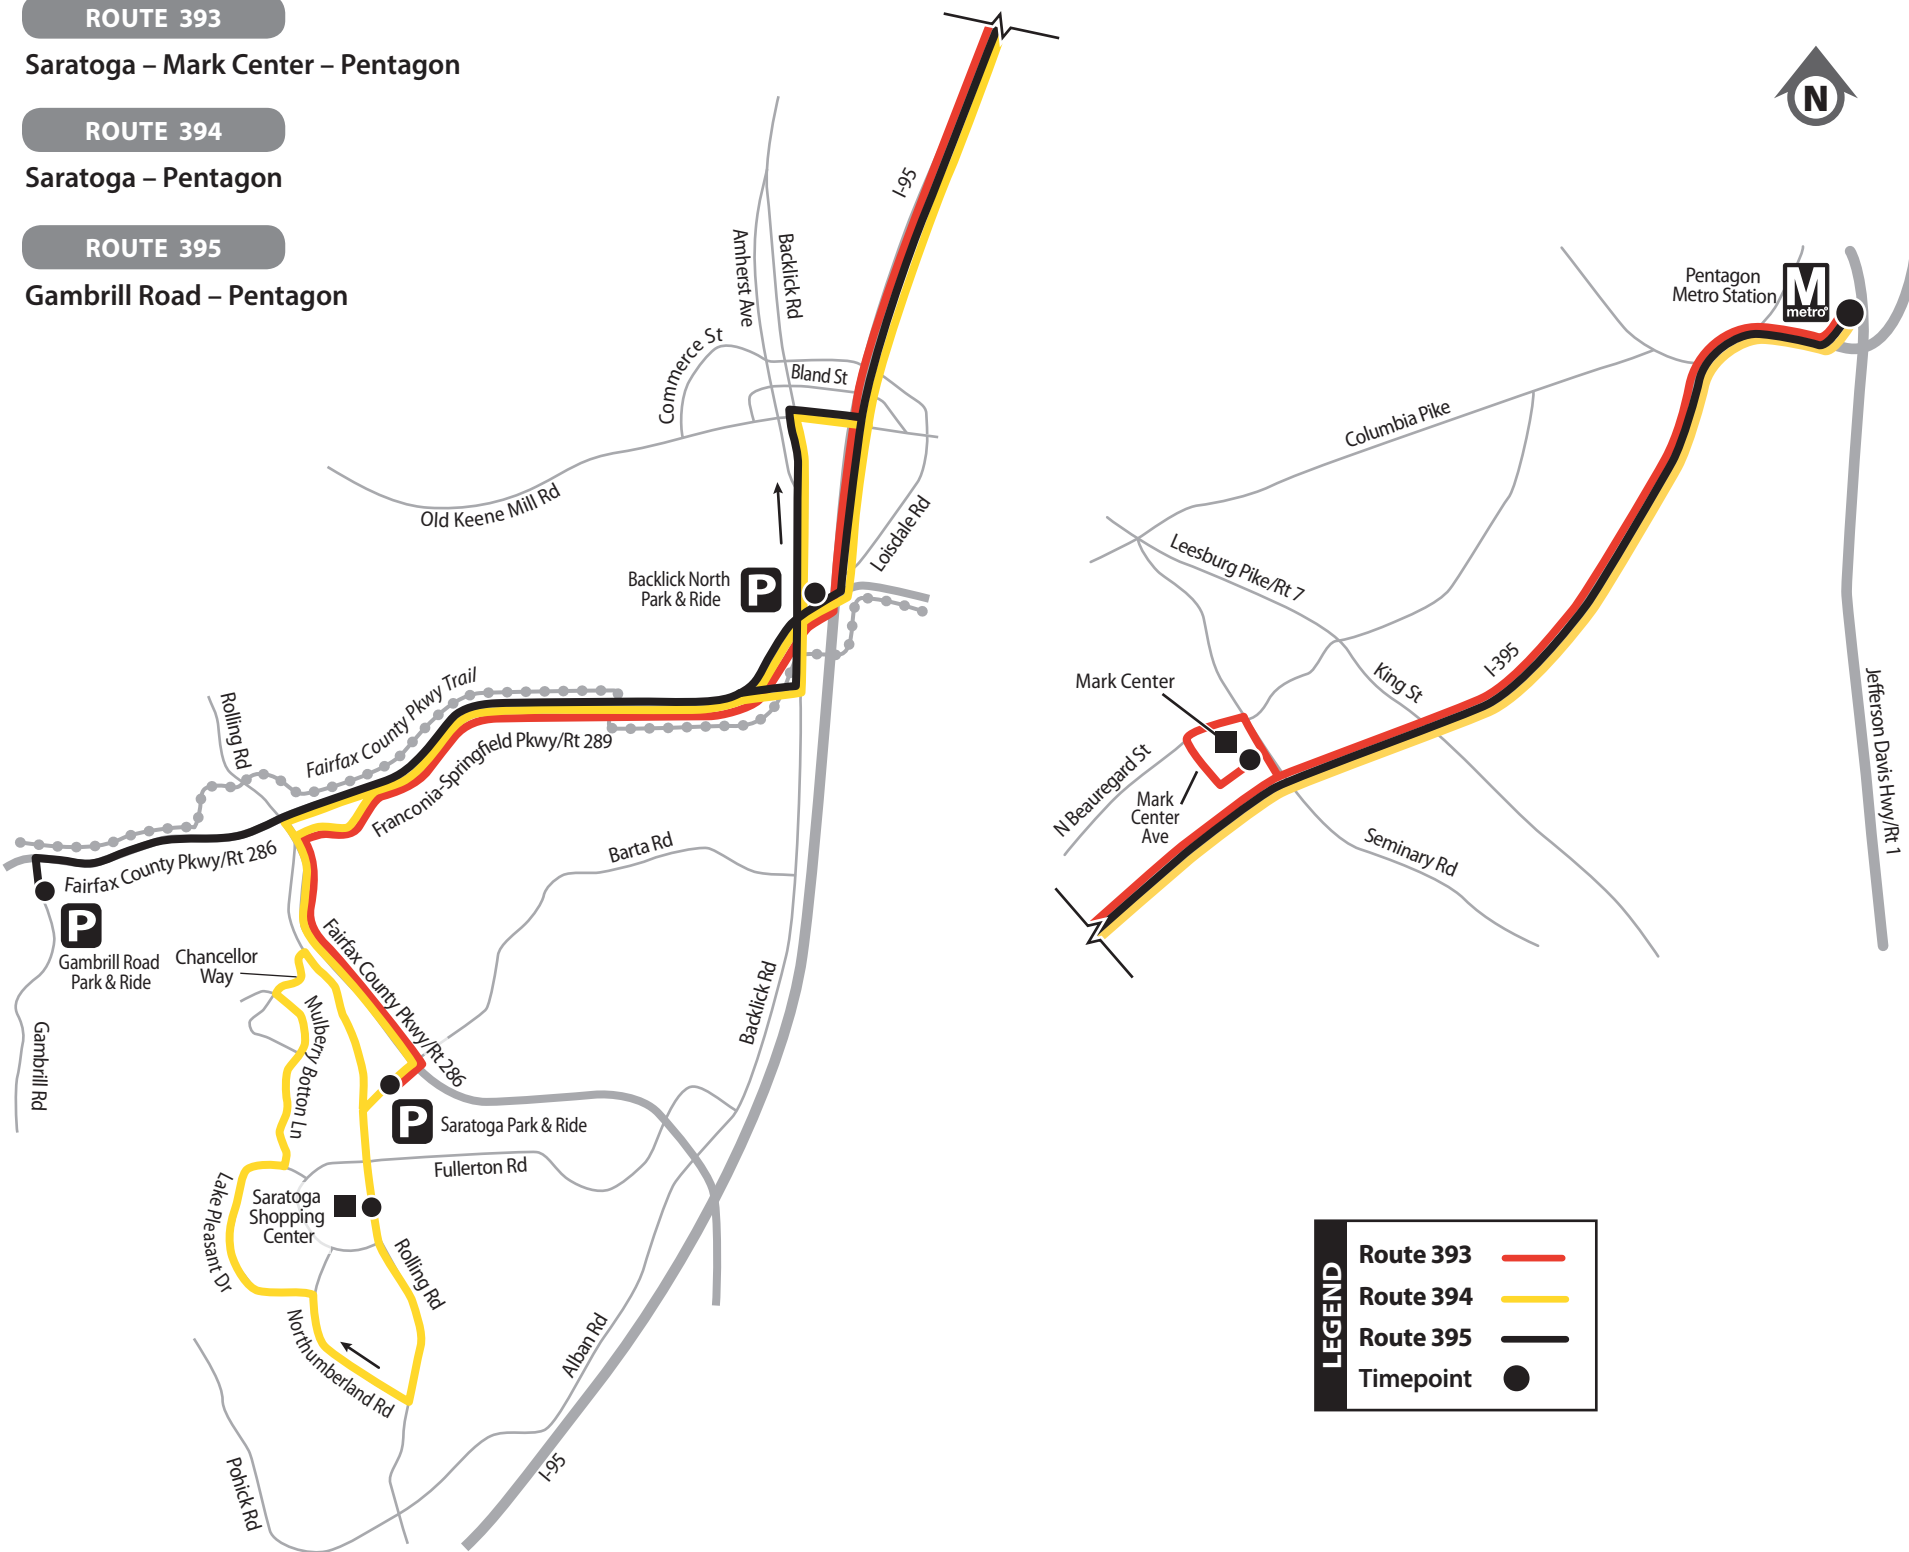

<b>ROUTE</b>				<b>Mark Center Transit Station</b>	
--------------	--	--	--	------------------------------------	--

**Weekday – AM Northbound Service** ☀️

<b>393</b>	—	5:13	—	◆ 5:33	5:48
<b>394</b>	5:20	5:33	5:45	—	6:08
<b>393</b>	—	5:53	—	◆ 6:13	6:28
<b>394</b>	6:00	6:13	6:25	—	6:48
<b>393</b>	—	6:33	—	◆ 6:53	7:08
<b>394</b>	6:40	6:53	7:05	—	7:28
<b>393</b>	—	7:13	—	◆ 7:33	7:48
<b>394</b>	7:20	7:33	7:45	—	8:08
<b>393</b>	—	7:53	—	◆ 8:13	8:28
<b>394</b>	8:00	8:13	8:25	—	8:48
<b>393</b>	—	8:33	—	◆ 8:53	9:08
<b>394</b>	8:40	8:53	9:05	—	9:28
<b>394</b>	9:20	9:33	9:45	—	10:08

**SERVICE NOTES**

◆ Morning northbound buses will continue in service to the Pentagon after serving the Mark Center Transit Station, and may depart prior to the listed time to accommodate through-riding passengers.

<b>ROUTE</b>		<b>Mark Center Transit Station</b>		<b>Rolling Rd &amp; Saratoga Shopping Center</b>	
--------------	--	------------------------------------	--	--	--

**Weekday – PM Southbound Service** 🌙

<b>ROUTE</b>			
--------------	--	--	--

**Weekday – PM Southbound Service** 🌙

<b>395</b>	3:45	4:07	4:15
<b>395</b>	3:55	4:17	4:25
<b>395</b>	4:05	4:27	4:35
<b>395</b>	4:25	4:47	4:55
<b>395</b>	4:40	5:05	5:14
<b>395</b>	4:55	5:20	5:29
<b>395</b>	5:05	5:30	5:39
<b>395</b>	5:15	5:40	5:49
<b>395</b>	5:35	6:00	6:09
<b>395</b>	5:55	6:20	6:29
<b>395</b>	6:15	6:40	6:49
<b>395</b>	6:20	6:45	6:54
<b>395</b>	6:45	7:07	7:15
<b>395</b>	7:15	7:37	7:45