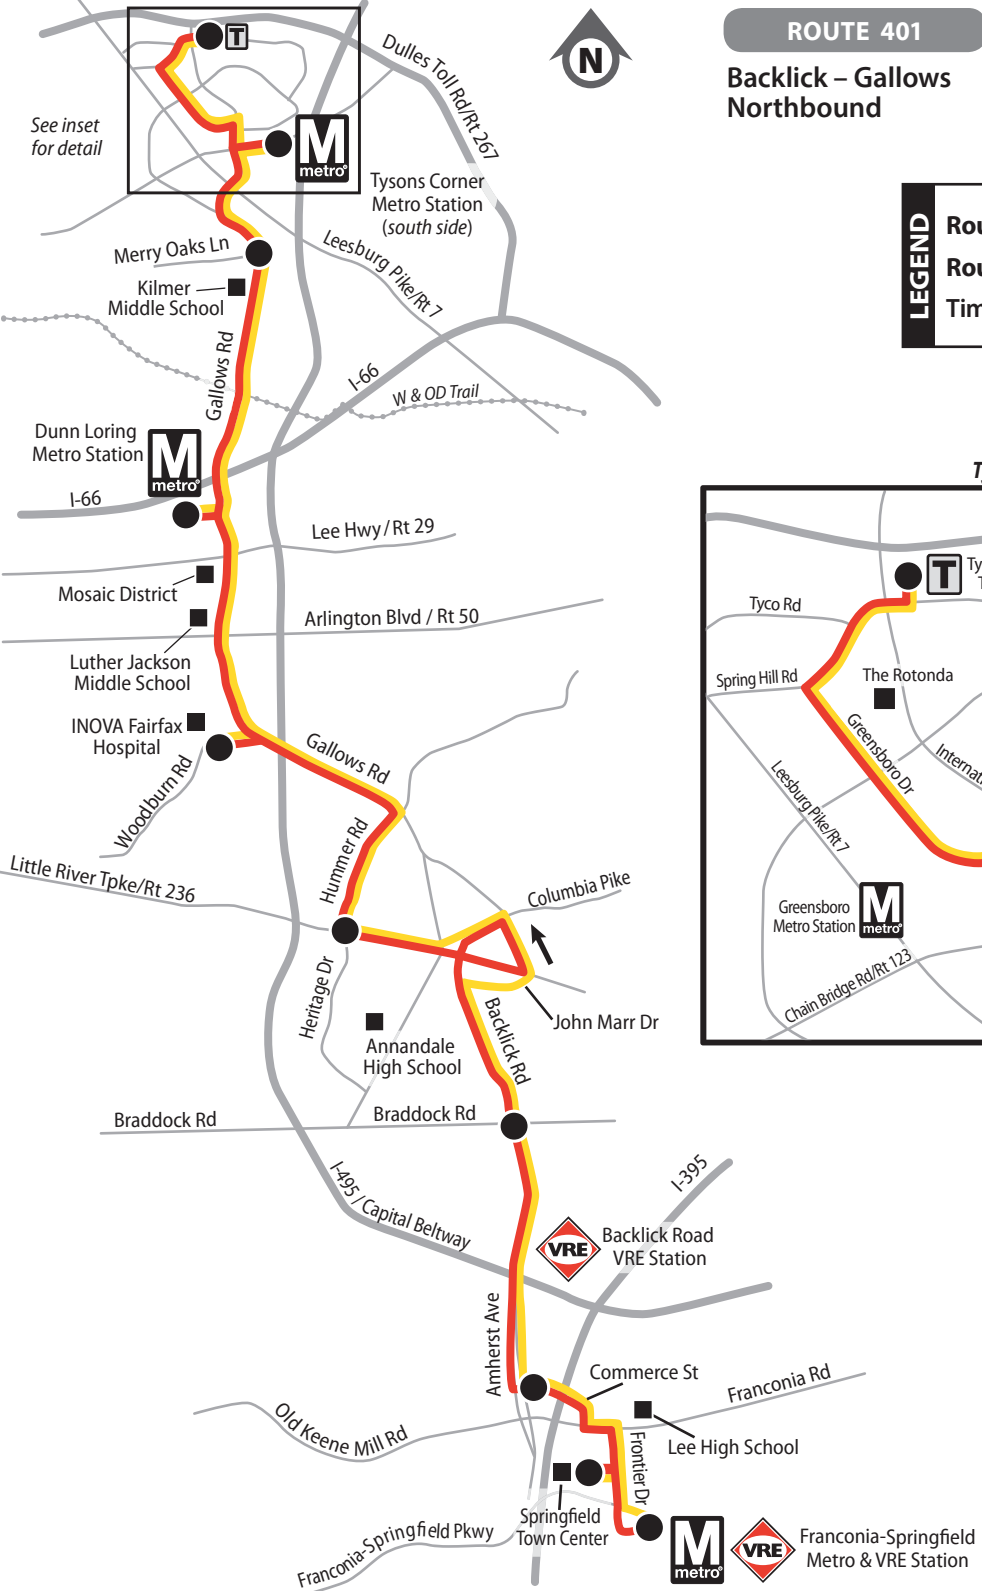

401 • 402

Effective March 18, 2017

Backlick – Gallows

Franconia-Springfield Metro Station • Annandale • Merrifield • INOVA Fairfax Hospital • Dunn Loring Metro Station • Tysons Corner Metro Station

Weekday, Saturday & Sunday Service

ROUTE 401

Backlick – Gallows
Northbound

ROUTE 402

Backlick – Gallows
Southbound

LEGEND

- Route 401
- Route 402
- Timepoint

See inset for detail

401 BACKLICK – GALLOWS NORTHBOUND

402 BACKLICK – GALLOWS SOUTHBOUND

 Franconia-Springfield Metro Station	Springfield Town Center	Commerce St & Backlick Rd	Backlick Rd & Braddock Rd	Little River Tpke & Hummer Rd	INOVA Fairfax Hospital	 Dunn Loring Metro Station	Gallows Rd & Merry Oaks Ln	 Tysons Corner Metro Station (South side)	Tysons West*Park Transit Station
--	-------------------------	---------------------------	---------------------------	-------------------------------	------------------------	---	----------------------------	--	----------------------------------

Tysons West*Park Transit Station	 Tysons Corner Metro Station (South side)	Gallows Rd & Merry Oaks Ln	 Dunn Loring Metro Station	INOVA Fairfax Hospital	Little River Tpke & Heritage Dr	Backlick Rd & Braddock Rd	Commerce St & Backlick Rd	Springfield Town Center	 Franconia-Springfield Metro Station
----------------------------------	--	----------------------------	---	------------------------	---------------------------------	---------------------------	---------------------------	-------------------------	---