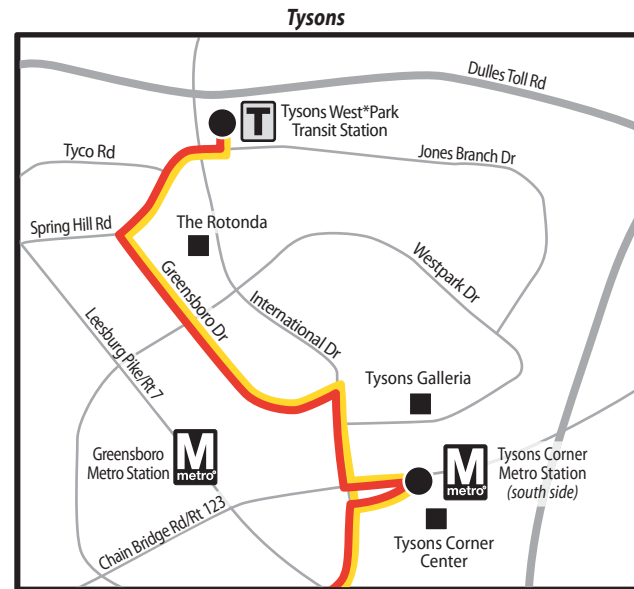

ROUTE 401

Backlick – Gallows
Northbound

ROUTE 402

Backlick – Gallows
Southbound

LEGEND

- Route 401
- Route 402
- Timepoint

See inset for detail

401 BACKLICK – GALLOWS NORTHBOUND

402 BACKLICK – GALLOWS SOUTHBOUND

 Franconia-Springfield Metro Station	Springfield Town Center	Commerce St & Backlick Rd	Backlick Rd & Braddock Rd	Little River Tpke & Hummer Rd	INOVA Fairfax Hospital	 Dunn Loring Metro Station	Gallows Rd & Merry Oaks Ln	 Tysons Corner Metro Station (South side)	Tysons West*Park Transit Station
--	-------------------------	---------------------------	---------------------------	-------------------------------	------------------------	---	----------------------------	--	----------------------------------

Tysons West*Park Transit Station	 Tysons Corner Metro Station (South side)	Gallows Rd & Merry Oaks Ln	 Dunn Loring Metro Station	INOVA Fairfax Hospital	Little River Tpke & Heritage Dr	Backlick Rd & Braddock Rd	Commerce St & Backlick Rd	Springfield Town Center	 Franconia-Springfield Metro Station
----------------------------------	--	----------------------------	---	------------------------	---------------------------------	---------------------------	---------------------------	-------------------------	---

402 BACKLICK – GALLOWES SOUTHBOUND

Tysons West*Park
Transit Station

 Tysons Corner
Metro Station
(South side)

Gallowes Rd &
Merry Oaks Ln

 Dunn Loring
Metro Station

INOVA Fairfax
Hospital

Little River Tpk &
Heritage Dr