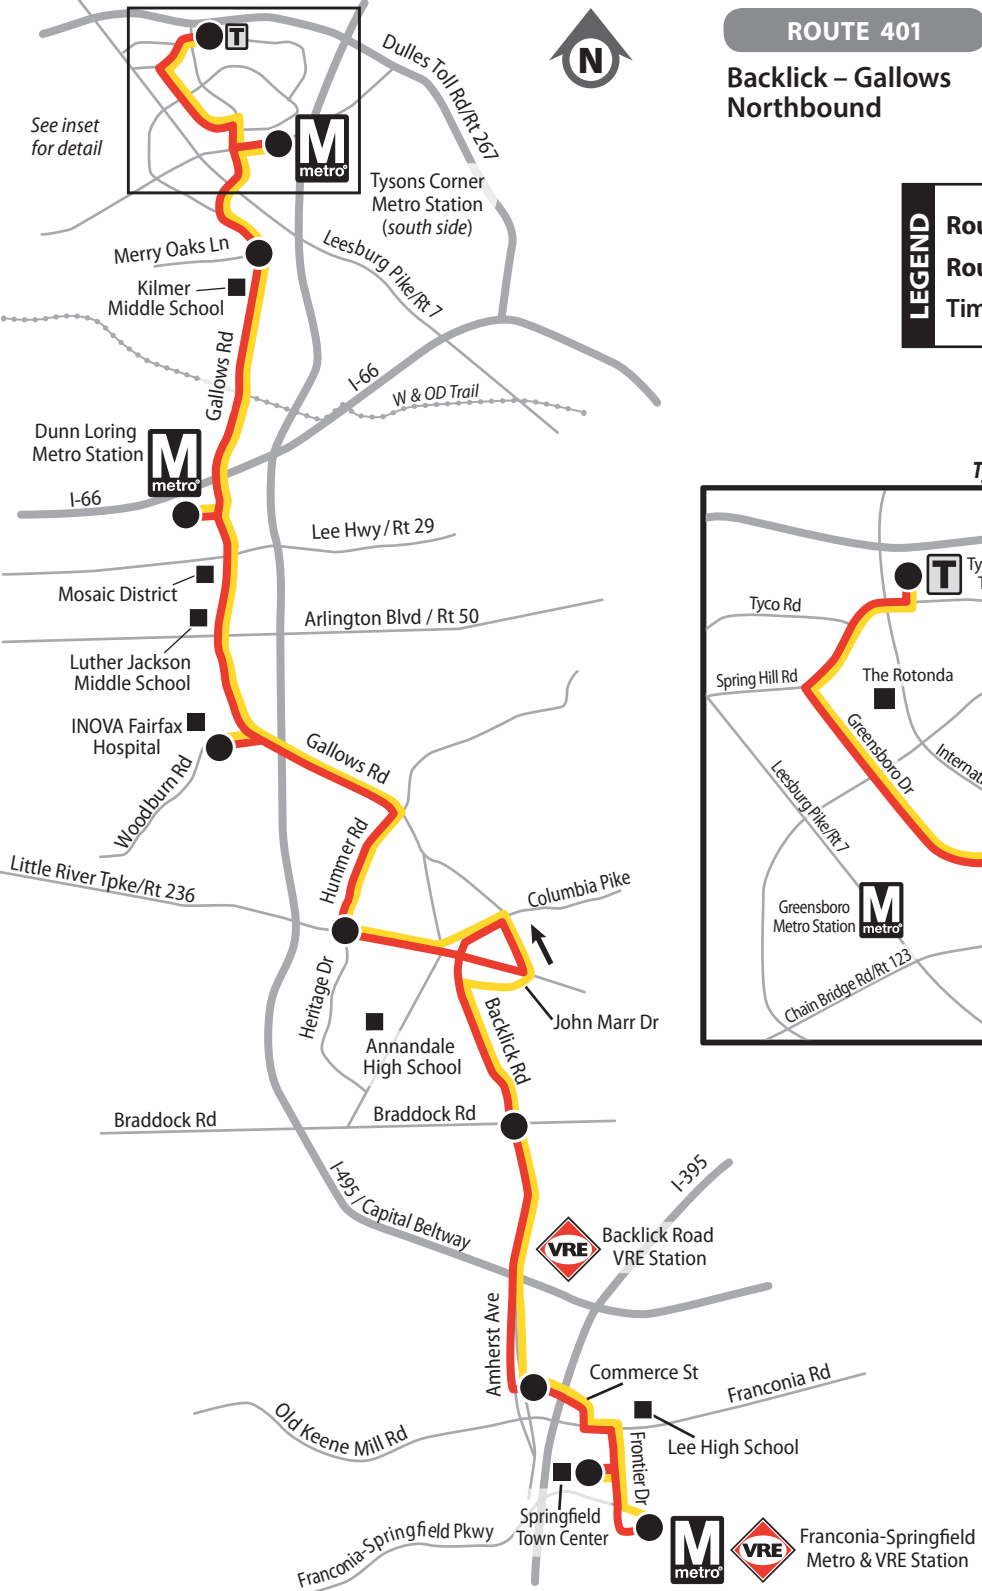

401 • 402

Effective March 18, 2017

Backlick – Gallows

Franconia-Springfield Metro Station • Annandale • Merrifield • INOVA Fairfax Hospital • Dunn Loring Metro Station • Tysons Corner Metro Station

Weekday, Saturday & Sunday Service

ROUTE 401

Backlick – Gallows
Northbound

ROUTE 402

Backlick – Gallows
Southbound

LEGEND

- Route 401
- Route 402
- Timepoint

401 BACKLICK - GALLOWES NORTHBOUND

 Franconia-Springfield
Metro Station

Springfield
Town Center

Commerce St &
Backlick Rd

Backlick Rd &
Braddock Rd

Little River Tpke &
Hummer Rd

INOVA Fairfax
Hospital

 Dunn Loring
Metro Station

Gallows Rd &
Merry Oaks Ln

 Tysons Corner
Metro Station
(South side)

402 BACKLICK – GALLOWES SOUTHBOUND

Tysons West*Park
Transit Station

 Tysons Corner
Metro Station
(South side)

Gallowes Rd &
Merry Oaks Ln

 Dunn Loring
Metro Station

INOVA Fairfax
Hospital

Little River Tpk &
Heritage Dr