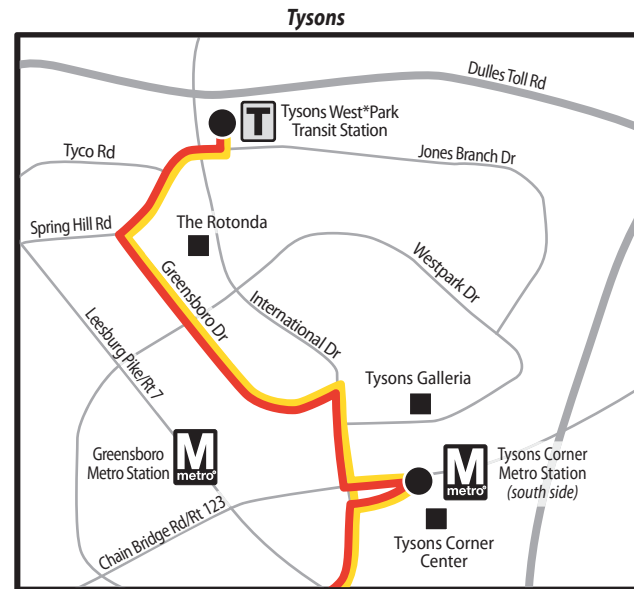

ROUTE 401

Backlick – Gallows
Northbound

ROUTE 402

Backlick – Gallows
Southbound

LEGEND

- Route 401
- Route 402
- Timepoint

401 BACKLICK - GALLOWES NORTHBOUND

 Franconia-Springfield
Metro Station

Springfield
Town Center

Commerce St &
Backlick Rd

Backlick Rd &
Braddock Rd

Little River Tpke &
Hummer Rd

INOVA Fairfax
Hospital

 Dunn Loring
Metro Station

Gallows Rd &
Merry Oaks Ln

 Tysons Corner
Metro Station
(South side)

402 BACKLICK – GALLOWES SOUTHBOUND

Tysons West*Park
Transit Station

 Tysons Corner
Metro Station
(South side)

Gallowes Rd &
Merry Oaks Ln

 Dunn Loring
Metro Station

INOVA Fairfax
Hospital

Little River Tpk &
Heritage Dr