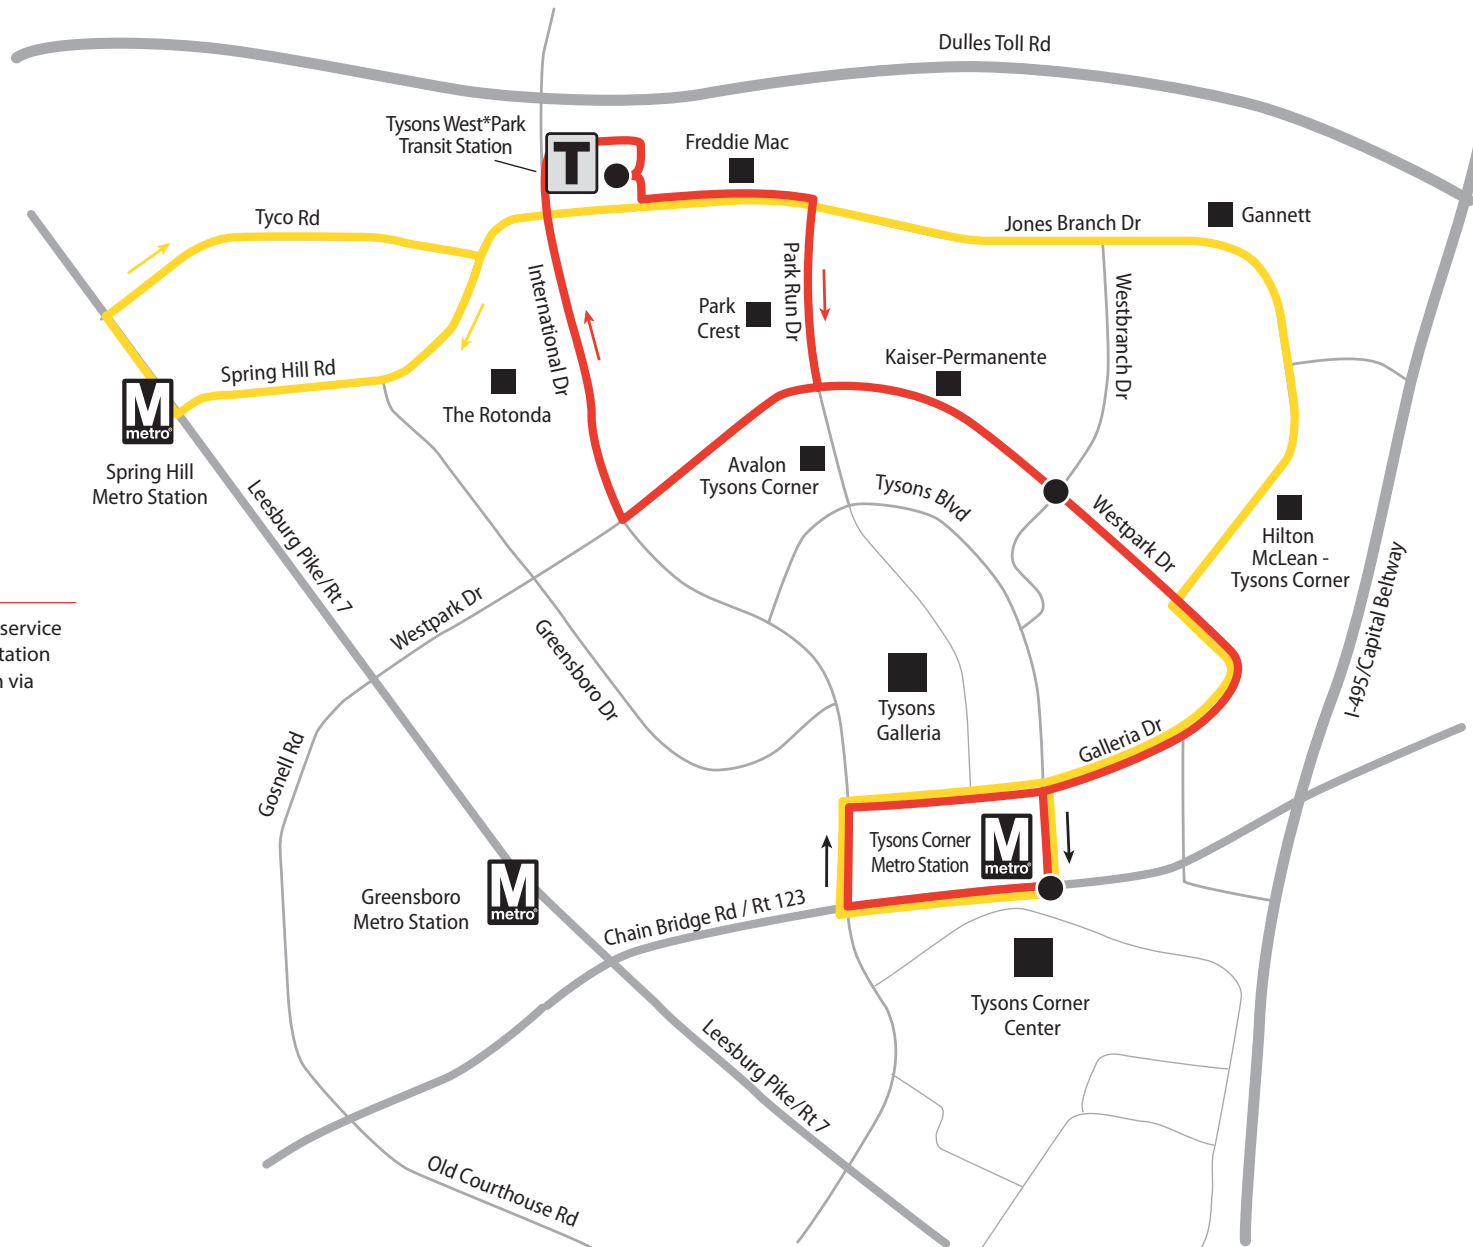

LEGEND

- Route 423
- Route 424
- Timepoint

Park Run – Westpark

Tysons Circulator

Tyson Corner Metro Station • Westpark Dr •
Tysons West*Park Transit Station • Park Run Dr

Weekday, Saturday & Sunday Service

Service Note

See the Route 424 timetable for service between the Spring Hill Metro Station and Tysons Corner Metro Station via Jones Branch Dr.

- Use exact fare; drivers do not carry change.
- Strollers must be folded.
- Service animals are permitted on the bus. Other small animals are permitted only if transported in a closed pet carrier.
- Smoking, eating, drinking, and littering are strictly prohibited.
- Use earphones with audio and video devices.

M Tysons Corner Metro Station (North side)
 Westpark Dr & Westbranch Dr
 Tysons West*Park Transit Station
 Westpark Dr & Westbranch Dr
M Tysons Corner Metro Station (North side)

Saturday & Sunday – PM Service 🌙

SERVICE NOTES

- * Bus departs Tysons West*Park Transit Station at time shown.
- ◆ Trips operate Saturday only.