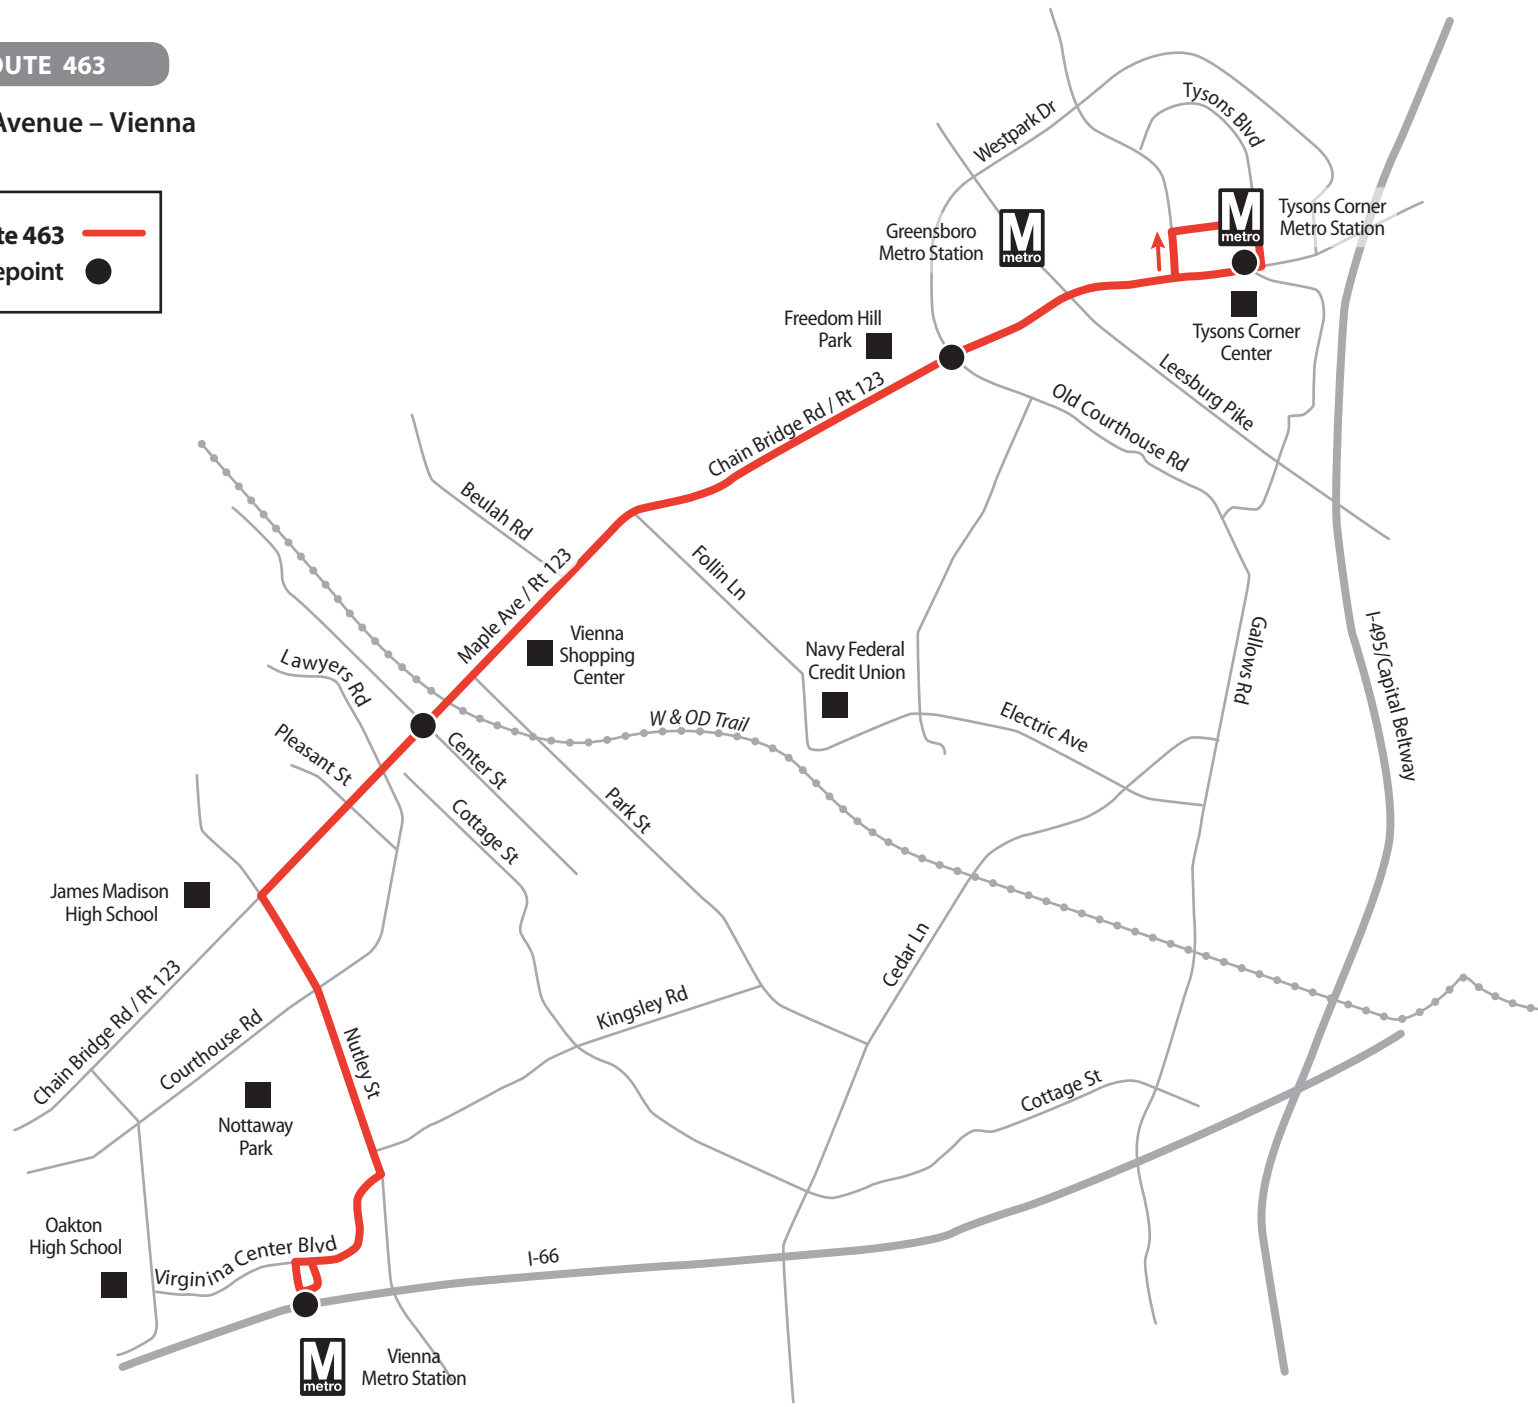

ROUTE 463

Maple Avenue – Vienna

LEGEND

Route 463 ———

Timepoint ●

463

Effective June 18, 2016

Maple Avenue – Vienna

 Vienna Metro Station (North side)

Maple Ave & Center St

Chain Bridge Rd & Old Courthouse Rd

 Tysons Corner Metro Station (North side)

 Tysons Corner Metro Station (North side)

Chain Bridge Rd & Old Courthouse Rd

Saturday – Southbound Service

6:30	6:35	6:41	6:49
7:30	7:35	7:41	7:49
8:30	8:35	8:41	8:49
9:30	9:35	9:41	9:49
10:30	10:35	10:41	10:49
11:30	11:35	11:41	11:49
12:30 PM	12:35	12:41	12:49
1:30	1:35	1:41	1:49
2:30	2:35	2:41	2:49
3:30	3:35	3:41	3:49
4:30	4:35	4:41	4:49
5:30	5:35	5:41	5:49
6:30	6:35	6:41	6:49
7:30	7:35	7:41	7:49
8:30	8:35	8:41	8:49
9:30	9:35	9:41	9:49
10:30	10:35	10:41	10:49

Sunday – Southbound Service

8:30	8:35	8:41	8:49
9:30	9:35	9:41	9:49
10:30	10:35	10:41	10:49
11:30	11:35	11:41	11:49
12:30 PM	12:35	12:41	12:49
1:30	1:35	1:41	1:49
2:30	2:35	2:41	2:49
3:30	3:35	3:41	3:49
4:30	4:35	4:41	4:49
5:30	5:35	5:41	5:49
6:30	6:35	6:41	6:49
7:30	7:35	7:41	7:49